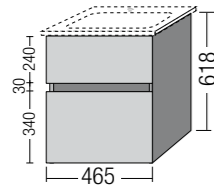

VANITY UNIT WITH BASIN SETS

PACK.50.XX01 465 x 618 x 406 mm
Complete with 50cm V-Line washbasin white
1 pull-out compartment top
1 pull-out compartment below

£1,099.20 inc VAT

PACK.60.XX01 555 x 618 x 482 mm
Complete with 60cm V-Line washbasin white
1 pull-out compartment top
1 pull-out compartment below

£1,201.20 inc VAT

PACK.80.XX01 755 x 618 x 482 mm
Complete with 80cm V-Line washbasin white
1 pull-out compartment top
1 pull-out compartment below

£1,762.80 inc VAT

PACK.10.XX01 955 x 618 x 482 mm
Complete with 100cm V-Line washbasin white
1 pull-out compartment top
1 pull-out compartment below