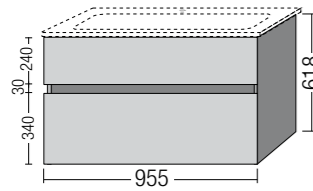

VANITY UNIT WITH BASIN SETS

PACK.50.XX01 465 x 618 x 406 mm
Complete with 50cm V-Line washbasin white
1 pull-out compartment top
1 pull-out compartment below

£1,099.20 inc VAT

PACK.60.XX01 555 x 618 x 482 mm
Complete with 60cm V-Line washbasin white
1 pull-out compartment top
1 pull-out compartment below

£1,201.20 inc VAT

PACK.80.XX01 755 x 618 x 482 mm
Complete with 80cm V-Line washbasin white
1 pull-out compartment top
1 pull-out compartment below

£1,762.80 inc VAT

PACK.10.XX01 955 x 618 x 482 mm
Complete with 100cm V-Line washbasin white
1 pull-out compartment top
1 pull-out compartment below

£1,999.20 inc VAT

PACK.13.XX01 1255 x 618 x 482 mm
Complete with 130cm V-Line double washbasin white
2 pull-out compartments top
2 pull-out compartments below

£3,102.00 inc VAT

TALL CABINETS

B667.00.XX
350 x 1743 x 342 mm
Hinges on left
1 shelf (Push to open)
3 glass shelves