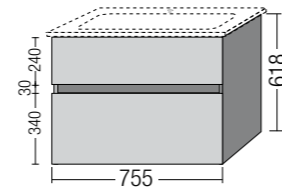

VANITY UNIT WITH BASIN SETS

PACK.50.XX01 465 x 618 x 406 mm
Complete with 50cm V-Line washbasin white
1 pull-out compartment top
1 pull-out compartment below

£1,099.20 inc VAT

PACK.60.XX01 555 x 618 x 482 mm
Complete with 60cm V-Line washbasin white
1 pull-out compartment top
1 pull-out compartment below

£1,201.20 inc VAT

PACK.80.XX01 755 x 618 x 482 mm
Complete with 80cm V-Line washbasin white
1 pull-out compartment top
1 pull-out compartment below

£1,762.80 inc VAT

PACK.10.XX01 955 x 618 x 482 mm
Complete with 100cm V-Line washbasin white
1 pull-out compartment top
1 pull-out compartment below

£1,999.20 inc VAT

PACK.13.XX01 1255 x 618 x 482 mm
Complete with 130cm V-Line double washbasin white
2 pull-out compartments top
2 pull-out compartments below

£3,102.00 inc VAT

TALL CABINETS

B667.00.XX
350 x 1743 x 342 mm
Hinges on left
1 shelf (Push to open)
3 glass shelves