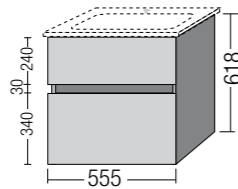

VANITY UNIT WITH BASIN SETS

PACK.50.XX01 465 x 618 x 406 mm
Complete with 50cm V-Line washbasin white
1 pull-out compartment top
1 pull-out compartment below

£1,099.20 inc VAT

PACK.60.XX01 555 x 618 x 482 mm
Complete with 60cm V-Line washbasin white
1 pull-out compartment top
1 pull-out compartment below

£1,201.20 inc VAT

PACK.80.XX01 755 x 618 x 482 mm
Complete with 80cm V-Line washbasin white
1 pull-out compartment top
1 pull-out compartment below

£1,762.80 inc VAT

PACK.10.XX01 955 x 618 x 482 mm
Complete with 100cm V-Line washbasin white
1 pull-out compartment top
1 pull-out compartment below