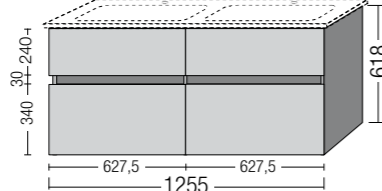

VANITY UNIT WITH BASIN SETS

PACK.50.XX01 465 x 618 x 406 mm
Complete with 50cm V-Line washbasin white
1 pull-out compartment top
1 pull-out compartment below

£1,099.20 inc VAT

PACK.60.XX01 555 x 618 x 482 mm
Complete with 60cm V-Line washbasin white
1 pull-out compartment top
1 pull-out compartment below

£1,201.20 inc VAT

PACK.80.XX01 755 x 618 x 482 mm
Complete with 80cm V-Line washbasin white
1 pull-out compartment top
1 pull-out compartment below

£1,762.80 inc VAT

PACK.10.XX01 955 x 618 x 482 mm
Complete with 100cm V-Line washbasin white
1 pull-out compartment top
1 pull-out compartment below

£1,999.20 inc VAT

PACK.13.XX01 1255 x 618 x 482 mm
Complete with 130cm V-Line double washbasin white
2 pull-out compartments top
2 pull-out compartments below

£3,102.00 inc VAT

TALL CABINETS

B667.00.XX
350 x 1743 x 342 mm
Hinges on left
1 shelf (Push to open)
3 glass shelves