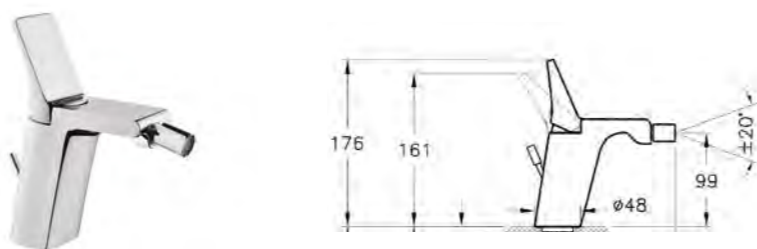

PRODUCT CODE:  
A42333

PRODUCT DESCRIPTION:  
Bidet mixer with pop-up waste

REC. MINIMUM PRESSURE:  
0.4 bar

PRICE\*:  
£437

PRODUCT CODE:  
A41242

PRODUCT DESCRIPTION:  
Basin mixer, cascade flow

REC. MINIMUM PRESSURE:  
0.4 bar