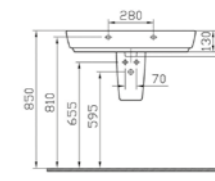

PRODUCT CODE:
4384B003-0973 1TH

PRODUCT DESCRIPTION:
Washbasin, 80cm for pedestal
and countertop use

PRICE:
£258

COMPATIBLE WITH:
4385 Half pedestal £126
4386 Pedestal £126