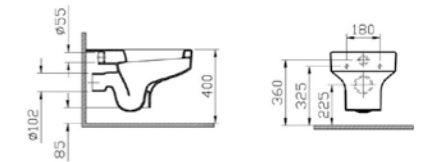

## SANITARYWARE WATER JEWELS

PRODUCT CODE:  
4328B003-0075

PRODUCT DESCRIPTION:  
Wall-hung WC pan

PRICE\*:  
£350

COMPATIBLE WITH:  
59-003-009 Toilet seat, soft closing £188