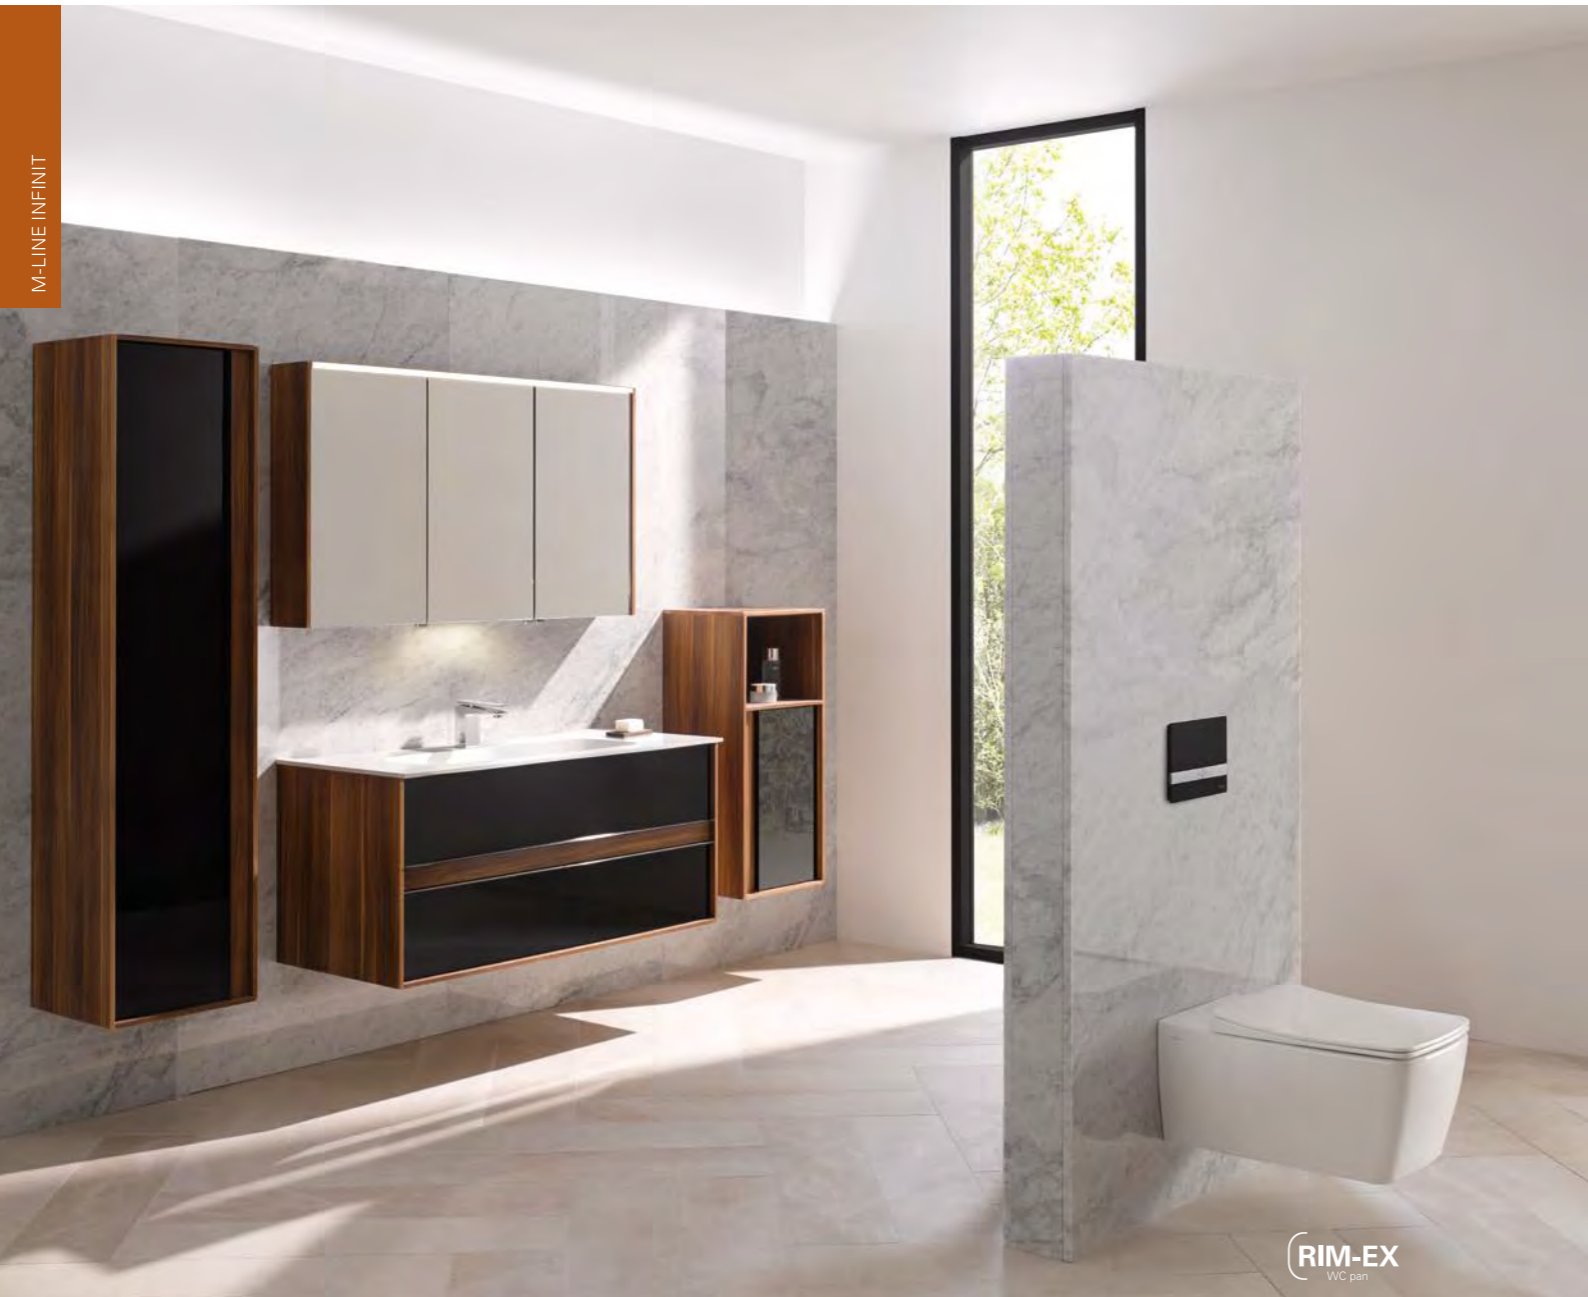

For technical information see pages 249-251

- 58204 Tall unit with door, left hand hinged, 40cm, plum tree £850
- 58504 Mirror cabinet, 120cm, plum tree £1094
- 58185 Washbasin unit with drawers, including Infinit washbasin, 120cm, plum tree £1820
- A42352 Brava basin mixer £234
- 58207 Medium unit, right hand hinged, 40cm, plum tree £722
- 7672 Wall-hung WC pan, Rim-Ex £324
- 102-003-009 Toilet seat, soft closing, slim £152
- 740-1101 Select flush plate\*, glass black £138