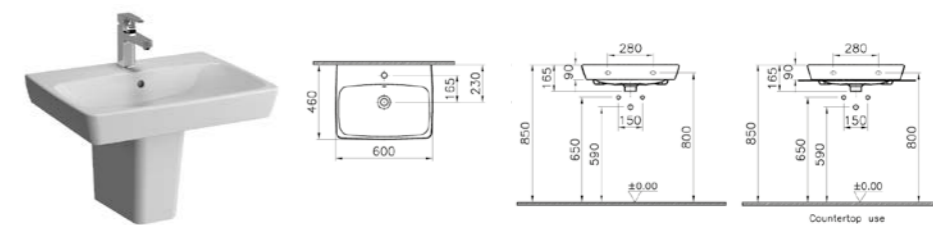

PRODUCT CODE:
5662B003-0973 1TH
5662B003-0937[†] 1TH

PRODUCT DESCRIPTION:
Washbasin, 60cm, for wall-hung,
pedestal and countertop use

PRICE:
£163

COMPATIBLE WITH:
4456 Half pedestal £123
4457 Pedestal £123
6397 Ceramic waste cover,
for use with pop-up mixers £51

[†]no overflow hole