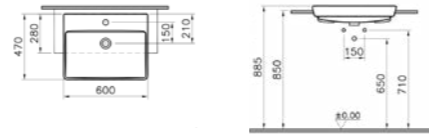

PRODUCT CODE:
4460B003-0001

PRODUCT DESCRIPTION:
Semi-recessed basin, 60cm

PRICE*:
£258