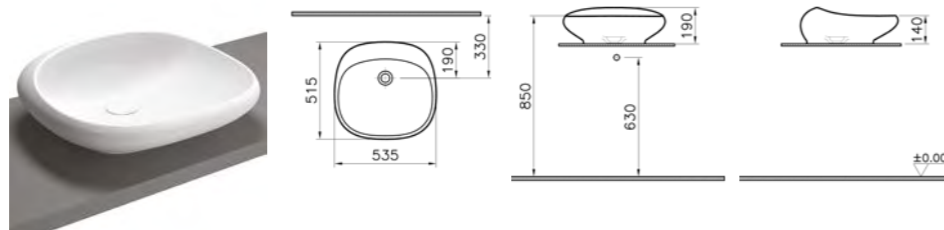

PRODUCT CODE:
4520B403-0016 White 0TH
4520B470-0016 Black 0TH

PRODUCT DESCRIPTION:
Countertop washbasin, 54cm

PRICE*:
White £833
Black £1164