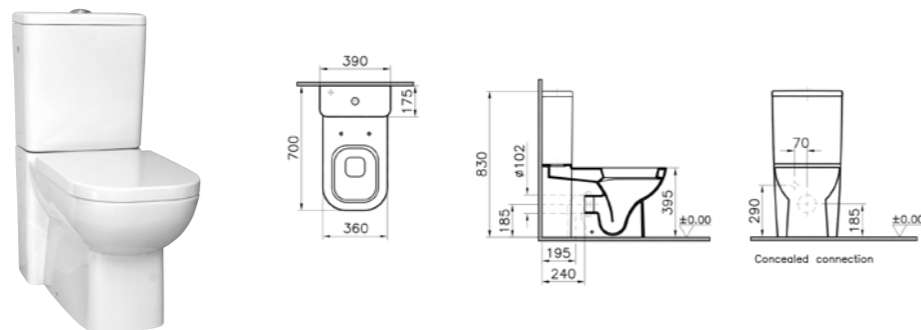

PRODUCT CODE:
5161B003-0585 WC pan
5162B003-5284 Cistern

PRODUCT DESCRIPTION:
Close-coupled WC pan
fully back-to-wall
Close-coupled cistern including fittings

PRICE:
WC pan £262
Cistern £200

COMPATIBLE WITH:
74-003-001 Toilet seat £87
74-003-009 Toilet seat,
soft closing £152