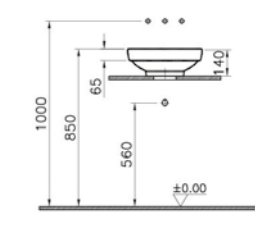

PRODUCT DESCRIPTION:  
Square bowl, 40cm

PRICE:  
£432

COMPATIBLE WITH:  
A45148 Waste set, chrome £52

PRODUCT CODE:  
4441B071-0016 Platinum

PRODUCT DESCRIPTION:  
Square bowl, 40cm

PRICE:  
£533

COMPATIBLE WITH:  
A45148 Waste set, chrome £52