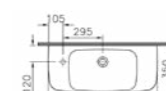

PRODUCT CODE:
4389B003-0922 1TH LH
4389B003-0921 1TH RH

PRODUCT DESCRIPTION:
Countertop washbasin, 80x35cm

PRICE:
£255