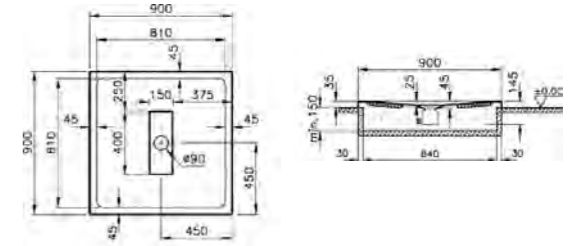

SHOWER TRAYS FLAT

PRODUCT CODE:
54220028000

PRODUCT DESCRIPTION:
Flat shower tray, 90x90cm

PRICE:
£276

COMPATIBLE WITH:
5601089 Shower waste and trap £70