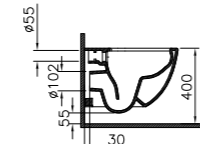

PRODUCT CODE:
7747B003-0075

RIM-EX
WC pan

PRODUCT DESCRIPTION:
Sento wall-hung WC pan,
compact, Rim-Ex

PRICE:
£252

COMPATIBLE WITH:
86-003-001 Toilet seat £86
86-003-009 Toilet seat,
soft closing £161
100-003-009 Slim toilet
seat, soft closing, £127