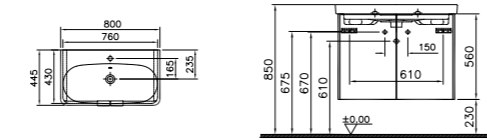

1. **PRODUCT CODE:**
   56535 High gloss white
   56536 Anthracite
   56537 Waved natural wood
   56538 Grey natural wood

PRODUCT DESCRIPTION:
Washbasin unit with 2 doors, 80cm

PRICE*:
£565

COMPATIBLE WITH:
5682 Washbasin, 80cm £201