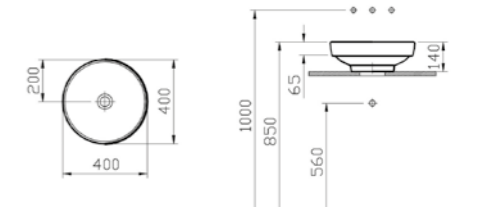

PRODUCT CODE:  
4334B072-0016 Gold

PRODUCT DESCRIPTION:  
Circular bowl, 40cm

PRICE\*:  
£761

COMPATIBLE WITH:  
A4514823 Waste set, gold £52

PRODUCT CODE:  
4334B073-0016 Copper

PRODUCT DESCRIPTION:  
Circular bowl, 40cm