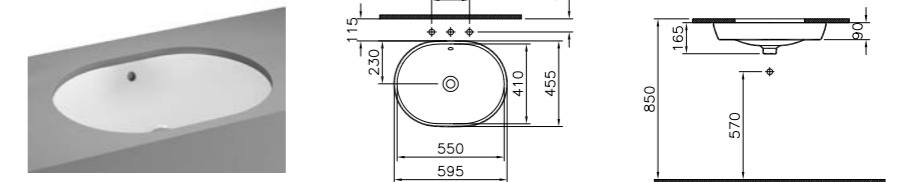

PRODUCT CODE:
5942B003-1082 OTH
5942B003-1083[†] OTH
PRODUCT DESCRIPTION:
Undercounter basin, 57cm
PRICE:
£152
*no overflow hole