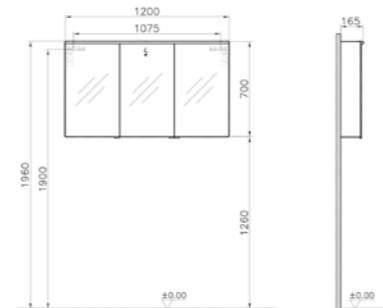

PRODUCT CODE:

- 58117 High gloss white
- 58110 Grey oak
- 58115 Metallic mink
- 58111 Waved natural wood
- 58116 Anthracite
- 58118 High gloss grey birch

PRODUCT DESCRIPTION:
Mirror cabinet, premium with LED lighting, 120cm

PRICE*:
£875