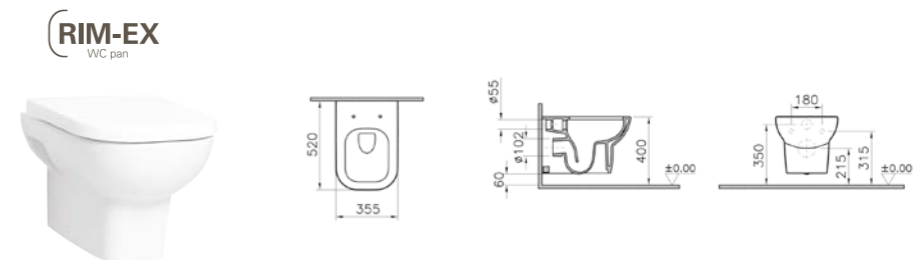

PRICE:  
£362

COMPATIBLE WITH:  
74-003-001 Toilet seat £87  
74-003-009 Toilet seat,  
soft closing £152

PRODUCT CODE:  
5160B003-0075

PRODUCT DESCRIPTION:  
Wall-hung WC pan

PRICE:  
£319

COMPATIBLE WITH:  
74-003-001 Toilet seat £87  
74-003-009 Toilet seat,  
soft closing £152