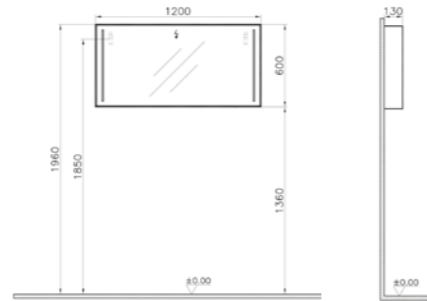

PRODUCT CODE:
56476 Chestnut
56477 High gloss grey
58992 High gloss mocha

PRODUCT DESCRIPTION:
Illuminated mirror, 120cm

PRICE*:
Chestnut £959
High gloss grey £914
High gloss mocha £914