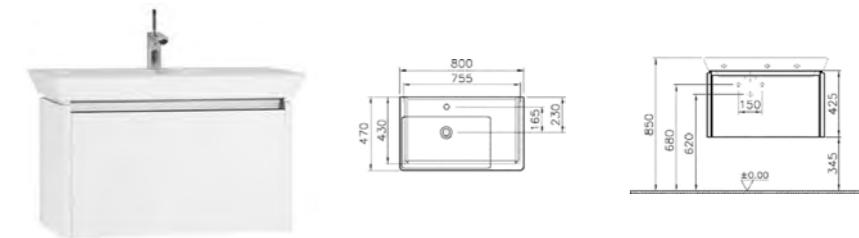

COMPATIBLE WITH:  
4452 Washbasin, 70cm £240

PRODUCT CODE:

- 56445 High gloss white
- 52967 Hacienda brown
- 53063 Hacienda black

PRODUCT DESCRIPTION:

Washbasin unit with  
1 drawer, 76cm

PRICE\*:  
£746

COMPATIBLE WITH:  
4453 Offset washbasin, 80cm £295