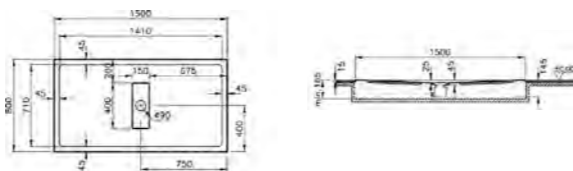

PRODUCT CODE:
54630028000

PRODUCT DESCRIPTION:
Zero to surface shower tray, 150x80cm

PRICE*:
£530

COMPATIBLE WITH:
5601089 Shower waste and trap £70