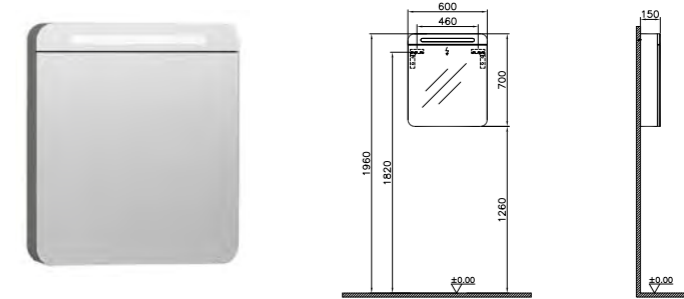

PRODUCT CODE:
56421 High gloss white
56171 Anthracite
56172 Waved natural wood
56173 Grey natural wood

PRODUCT DESCRIPTION:
Mirror cabinet with LED lighting, left hand hinged, 60cm

PRICE*:
£595