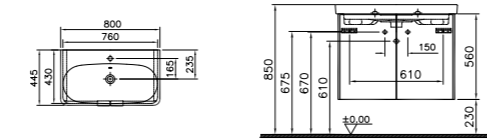

1. **PRODUCT CODE:**
   56535 High gloss white
   56536 Anthracite
   56537 Waved natural wood
   56538 Grey natural wood

PRODUCT DESCRIPTION:
Washbasin unit with 2 doors, 80cm

PRICE:
£565

COMPATIBLE WITH:
5682 Washbasin, 80cm £201