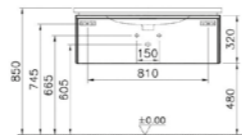

PRODUCT CODE:

- 56411 High gloss white
- 56322 Anthracite
- 56323 Waved natural wood
- 56324 Grey natural wood

PRODUCT DESCRIPTION:

Washbasin unit with 1 drawer, 100cm

PRICE:  
£788

COMPATIBLE WITH:

5687 Countertop washbasin, 100cm £303 with LED lighting £453  
Laundry unit with wheels, top opening, 100cm £532:  
56425 High gloss white  
56180 Anthracite  
56181 Waved natural wood  
56182 Grey natural Wood