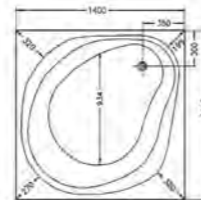

BATHS LIQUID SPACE

PRODUCT CODE:
54340001000

PRODUCT DESCRIPTION:
Monobloc 140x140cm bath,
including leg set, panel and waste

PRICE*:
£3149