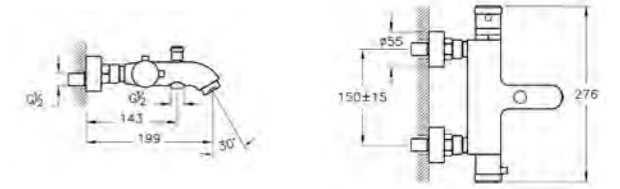

BRASSWARE SHOWER SYSTEMS

PRODUCT CODE:
A47056

PRODUCT DESCRIPTION:
Thermostatic bath / shower mixer

REC. MINIMUM PRESSURE:
1.0 bar

PRICE*:
£372