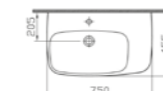

PRODUCT DESCRIPTION:  
Asymmetrical basin, 75x45cm

PRICE:  
£263

COMPATIBLE WITH:  
4385 Half pedestal £126  
4386 Pedestal £126

PRODUCT CODE:  
4389B003-0922 1TH LH  
4389B003-0921 1TH RH

PRODUCT DESCRIPTION:  
Countertop washbasin, 80x35cm