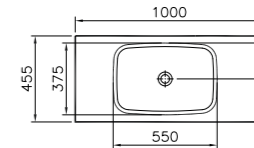

PRODUCT CODE:
56613 High gloss white
56614 Mocha

PRODUCT DESCRIPTION:
Washbasin unit with 1 drawer,
100x45x34cm

PRICE*:
£617

COMPATIBLE WITH:
4399 Washbasin £217