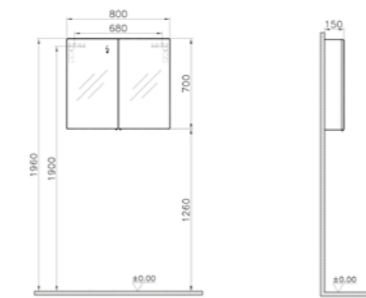

PRODUCT CODE:
57083 High gloss white

PRODUCT DESCRIPTION:
Mirror cabinet, classic, 80cm

PRICE*:
£265