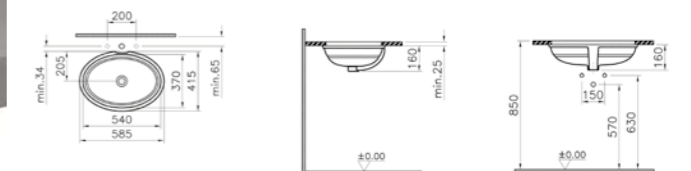

PRODUCT CODE:
5800B003-0012

PRODUCT DESCRIPTION:
Undercounter washbasin,
54cm, no overflow hole

PRICE*:
£165

COMPATIBLE WITH:
A45148 Waste set, chrome £52
A4514823 Waste set, gold £52
A4514826 Waste set, copper £52