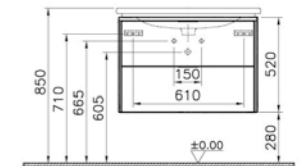

PRODUCT CODE:

- 56413 High gloss white
- 56328 Anthracite
- 56329 Waved natural wood
- 56330 Grey natural wood

PRODUCT DESCRIPTION:

Washbasin unit with 2 drawers, 80cm

PRICE:  
£949

COMPATIBLE WITH:

5686 Countertop washbasin, 80cm £228 with LED lighting £379