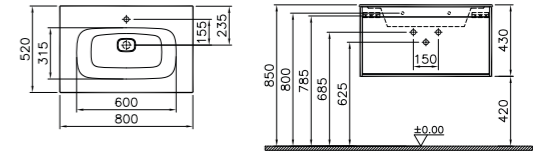

FURNITURE M-LINE INFINIT

PRODUCT CODE:
58193 Plum tree
58194 High gloss white

PRODUCT DESCRIPTION:
Washbasin unit** with 1 drawer,
including Infnit washbasin, 80cm

PRICE*:
£1314