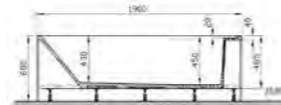

## BATHS MEMORIA

PRODUCT CODE:  
89006

PRODUCT DESCRIPTION:  
Memoria 190x90cm Infnit bath,  
frame and leg set included

PRICE:  
£3070

COMPATIBLE WITH:

5606301 Auto-siphon £317  
Dedicated front panel, 190cm:  
M5803011000 Chestnut £640  
M5803012000 High gloss grey £560  
M5803013000 High gloss mocha £560  
Dedicated end panel for free-standing  
configuration:  
M5803014000 Chestnut £392  
M5803015000 High gloss grey £349  
M5803016000 High gloss mocha £349  
Dedicated end panel for all configurations  
excluding free-standing:  
M5803017000 Chestnut £392  
M5803018000 High gloss grey £349  
M5803019000 High gloss mocha £349