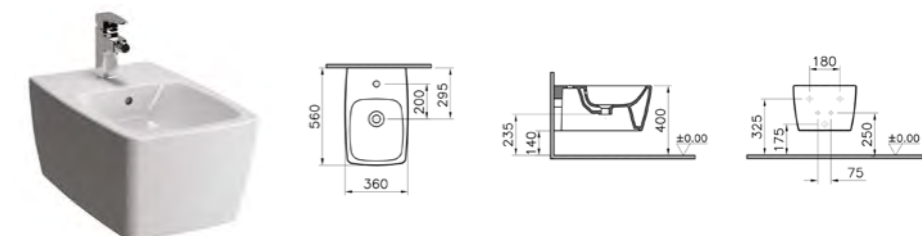

Image shown without Vitra Fresh

PRODUCT CODE:  
5675B003-0288

PRODUCT DESCRIPTION:  
Wall-hung bidet

PRICE\*:  
£248

COMPATIBLE WITH:  
6397 Ceramic waste cover £51

PRODUCT CODE:  
 UML60GW1D High gloss white  
 UML60GG1D Gloss grey  
 UML60DE1D Dark elm