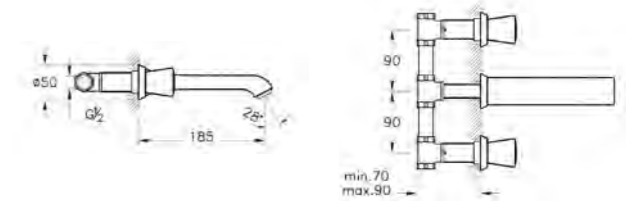

## BRASSWARE ELEGANCE

PRODUCT CODE:  
A42341 Chrome  
A4234123 Gold  
A4234126 Copper

PRODUCT DESCRIPTION:  
Built-in basin mixer including valve body

REC. MINIMUM PRESSURE:  
1.0 bar

PRICE\*:  
Chrome £502  
Gold £688  
Copper £724