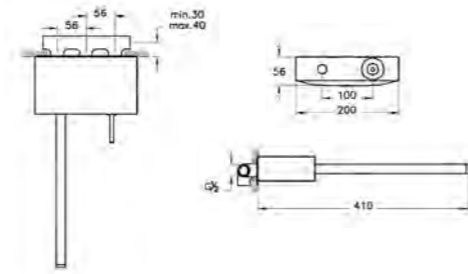

## BRASSWARE ISTANBUL

PRODUCT CODE:  
A41818

PRODUCT DESCRIPTION:  
Joystick built-in bidet mixer  
with towel holder

REC. MINIMUM PRESSURE:  
0.5 bar

PRICE\*:  
£802