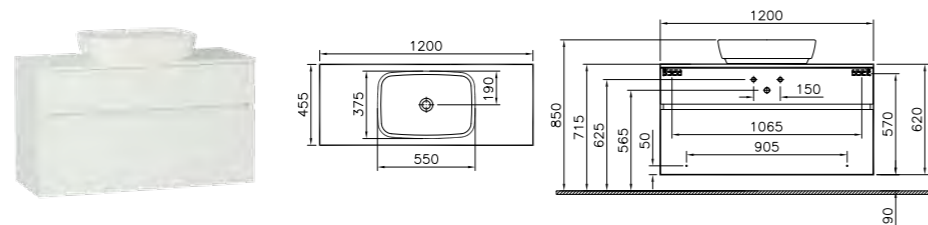

PRODUCT CODE:
56634 High gloss white
56635 Mocha

PRODUCT DESCRIPTION:
Acrylic washbasin unit with
2 drawers, 120x45x62cm

PRICE:
£853

COMPATIBLE WITH:
4388 Washbasin £187
4389 Washbasin £250
4399 Washbasin £217

PRODUCT CODE:
56663 High gloss white Left hand hinged
56658 High gloss white Right hand hinged
56664 Mocha Left hand hinged
56659 Mocha Right hand hinged

PRODUCT DESCRIPTION:
Tall unit with 2 doors,
45x37x160cm

PRICE:
£647