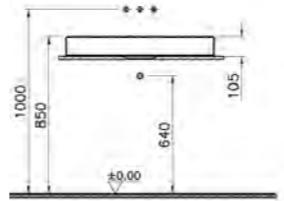

PRODUCT CODE:
89005

PRODUCT DESCRIPTION:
Rectangular countertop basin,
80cm, Infit mineralcast
White waste cover included

PRICE*:
£577