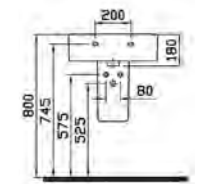

PRODUCT CODE:
4077B003-0001 1TH

PRODUCT DESCRIPTION:
Nuovella washbasin, 50cm

PRICE*:
£313

COMPATIBLE WITH:
340-1210 Towel bar £172