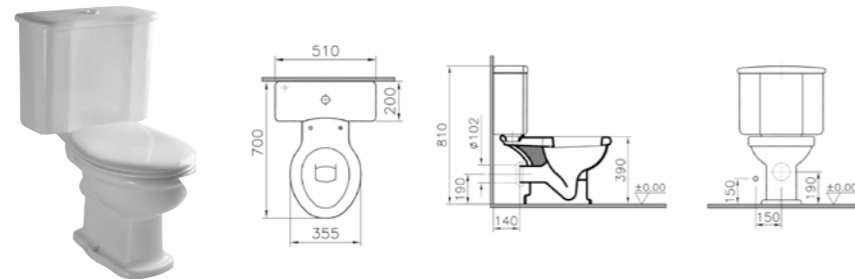

PRICE\*:  
 WC pan £263  
 Front-lever cistern £215  
 Top button cistern £201

COMPATIBLE WITH:  
 05-003-001 Toilet seat, white £45  
 84-003-019 Toilet seat, soft-closing, white £99  
 37-013-301 Toilet seat, wooden, metal hinge, chrome £291  
 37-013-311 Toilet seat, wooden, metal hinge, gold £319