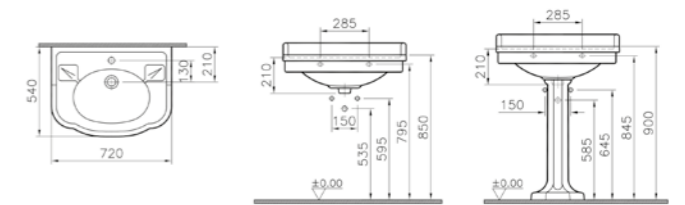

PRODUCT CODE:
6055B003-0001 1TH
6055B003-0033 3TH

PRODUCT DESCRIPTION:
Washbasin, 72cm

PRICE*:
£246

COMPATIBLE WITH:
4371 Pedestal £146
A45148 Waste set, chrome £52
A4514823 Waste set, gold £52
A4514826 Waste set, copper £52