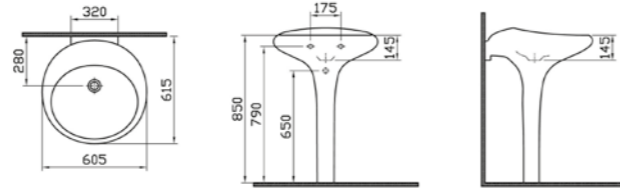

PRODUCT CODE:
4251B403-0016 White 0TH
4251B470-0016 Black 0TH

PRODUCT DESCRIPTION:
Floor-standing washbasin, 60cm

PRICE*:
White £1291
Black £1809