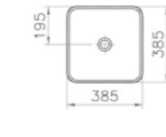

PRODUCT CODE:
4441B072-0016 Gold

PRODUCT DESCRIPTION:
Square bowl, 40cm

PRICE:
£761

COMPATIBLE WITH:
A4514823 Waste set, gold £52