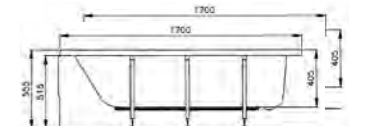

## SHOWER TRAYS ZERO

PRODUCT CODE:  
54580028000

PRODUCT DESCRIPTION:  
Zero to surface shower tray, 90x90cm

PRICE\*:  
£368

COMPATIBLE WITH:  
5601089 Shower waste and trap £70

PRODUCT CODE:  
54590028000