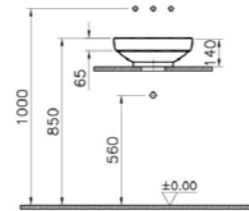

PRODUCT CODE:
4441B073-2100 Copper

PRODUCT DESCRIPTION:
Square bowl, 40cm with pattern

PRICE*:
£668

COMPATIBLE WITH:
A4514826 Waste set, copper £52