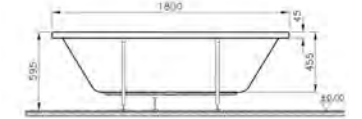

PRODUCT CODE:
56010001000

PRODUCT DESCRIPTION:
180x80cm bath, double-ended
and including waste

PRICE:
£1009

COMPATIBLE WITH:

59990601000 Leg set, £64

54540001000 Front panel, 180cm £217

54620001000 End panel, 80cm £102