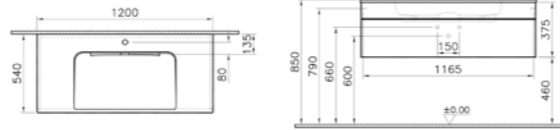

PRODUCT CODE:
56241 High gloss white
56242 High gloss grey birch

PRODUCT DESCRIPTION:
Washbasin unit, 120cm,
including Infnit mineralcast
washbasin†

PRICE*:
£1675