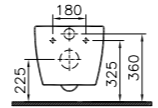

PRODUCT CODE:
7747B003-0075

RIM-EX
WC pan

PRODUCT DESCRIPTION:
Sento wall-hung WC pan,
compact, Rim-Ex

PRICE:
£252

COMPATIBLE WITH:
86-003-001 Toilet seat £86
86-003-009 Toilet seat,
soft closing £161
100-003-009 Slim toilet
seat, soft closing, £127