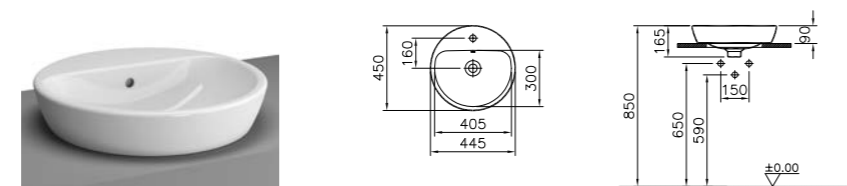

PRODUCT CODE:  
5940B003-0012 OTH  
5940B003-0016<sup>†</sup> OTH  
5941B003-0001 1TH  
5941B003-0041<sup>†</sup> 1TH  
PRODUCT DESCRIPTION:  
Bowl, 45cm  
PRICE:  
5940 £152  
5941 £163  
*\*no overflow hole*