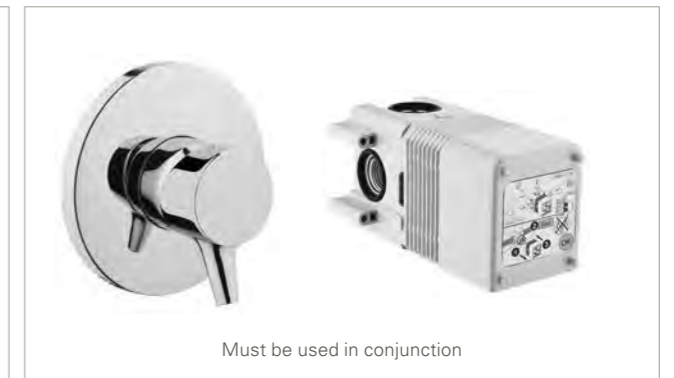

A42229 Built-in shower mixer £35

A42213 Built-in shower mixer, concealed part for A42229 £67