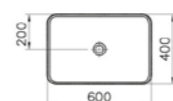

PRODUCT CODE:
4442B072-0016 Gold

PRODUCT DESCRIPTION:
Rectangular bowl, 60cm

PRICE*:
£845

COMPATIBLE WITH:
A4514823 Waste set, gold £52