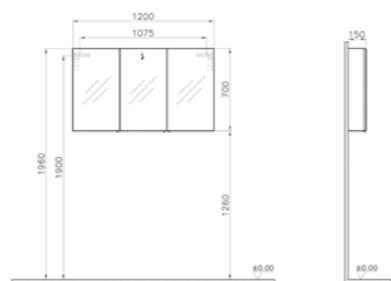

PRODUCT CODE:
57085 High gloss white

PRODUCT DESCRIPTION:
Mirror cabinet, classic, 120cm

PRICE*:
£383