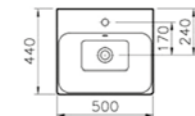

SANITARYWARE OPTIONS

PRODUCT CODE:
4431B003-0001 1TH

PRODUCT DESCRIPTION:
Nuo washbasin, 50cm

PRICE*:
£231