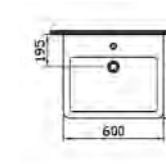

PRODUCT CODE:
4078B003-0001 1TH

PRODUCT DESCRIPTION:
Nuovella washbasin, 60cm

PRICE*:
£344

COMPATIBLE WITH:
340-1220 Towel bar £180