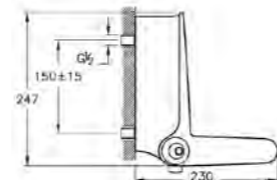

PRODUCT CODE:
A41245

PRODUCT DESCRIPTION:
Bath / shower mixer

REC. MINIMUM PRESSURE:
1.0 bar

PRICE*:
£742