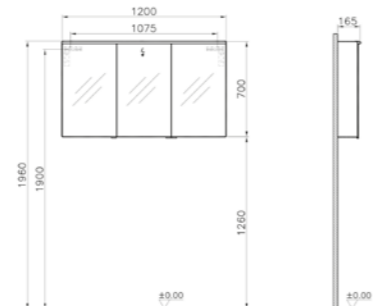

PRODUCT CODE:

- 58117 High gloss white
- 58110 Grey oak
- 58115 Metallic mink
- 58111 Waved natural wood
- 58116 Anthracite
- 58118 High gloss grey birch

PRODUCT DESCRIPTION:
Mirror cabinet, premium with LED lighting, 120cm

PRICE*:
£875