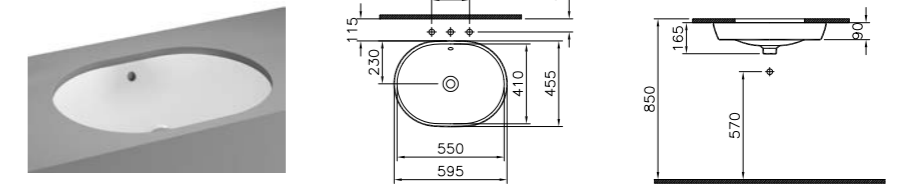

PRODUCT CODE:
5942B003-1082 OTH
5942B003-1083[†] OTH
PRODUCT DESCRIPTION:
Undercounter basin, 57cm
PRICE:
£152
*no overflow hole