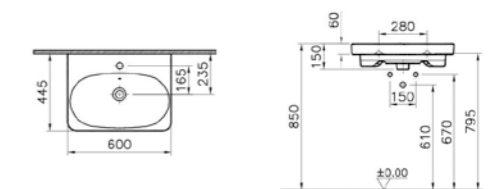

PRODUCT CODE:
5681B003-0001 1TH
5681B003-0033 3TH

PRODUCT DESCRIPTION:
Washbasin, 60cm for wall-hung,
pedestal and countertop use

PRICE*:
£152

COMPATIBLE WITH:
5691 Half pedestal £120
5690 Pedestal £120
340-1560 Towel bar £98