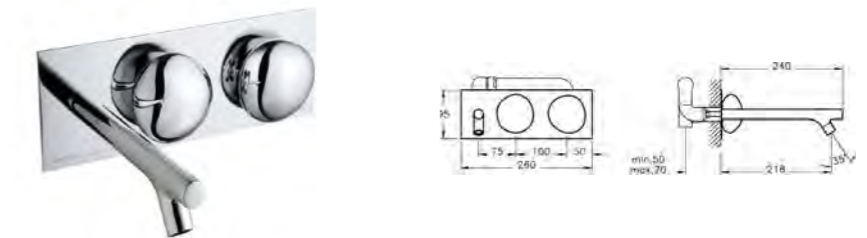

PRODUCT CODE:
A41808

PRODUCT DESCRIPTION:
Pebble built-in basin mixer

REC. MINIMUM PRESSURE:
0.5 bar

PRICE:
£628