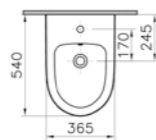

PRODUCT CODE:
4338B003-0288

PRODUCT DESCRIPTION:
Sento wall-hung bidet

PRICE:
£222