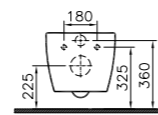

*Additional pipe may be required
due to wall thickness