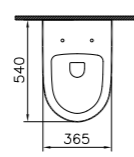

SANITARYWARE OPTIONS

PRODUCT CODE:
7748B003-0075

RIM-EX
WC pan

PRODUCT DESCRIPTION:
Sento wall-hung WC pan, Rim-Ex

PRICE:
£252

COMPATIBLE WITH:
86-003-001 Toilet seat £86
86-003-009 Toilet seat,
soft closing £161
100-003-009 Slim toilet
seat, soft closing, £127