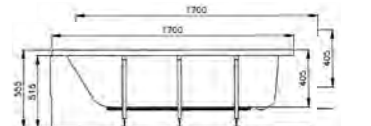

PRODUCT CODE:
50710001000

PRODUCT DESCRIPTION:
170x75cm Bath

PRICE*:
£586

COMPATIBLE WITH:
59990073000 Leg set £70
54910001000 Flat front panel, 170cm £144
54940001000 Flat end panel, 75cm £116