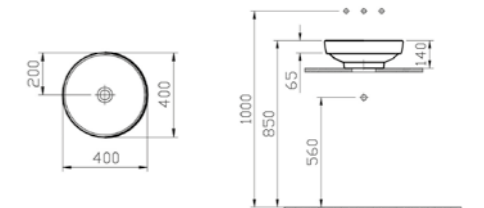

PRODUCT DESCRIPTION:  
Circular bowl, 40cm

PRICE\*:  
£391

COMPATIBLE WITH:  
A45148 Waste set, chrome £52

PRODUCT CODE:  
4334B071-0016 Platinum

PRODUCT DESCRIPTION:  
Circular bowl, 40cm

PRICE\*:  
£533

COMPATIBLE WITH:  
A45148 Waste set, chrome £52