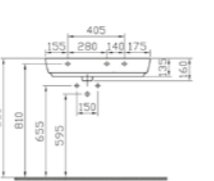

PRODUCT CODE:
4391B003-0973 1TH

PRODUCT DESCRIPTION:
Asymmetrical basin, 75x45cm

PRICE:
£263

COMPATIBLE WITH:
4385 Half pedestal £126
4386 Pedestal £126