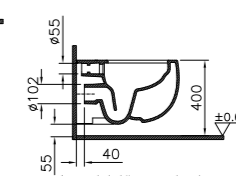

PRODUCT CODE:
5884B403-0075 White
5884B401-0075 Matt white
5884B483-0075 Matt black
5884B420-0075 Matt taupe
5885B403-0075 White, Rim-Ex
5885B401-0075 Matt white, Rim-Ex
5885B483-0075 Matt black, Rim-Ex
5885B420-0075 Matt taupe, Rim-Ex

PRODUCT DESCRIPTION:
Wall-hung WC
Wall-hung WC, Rim-Ex

PRICE*:
White £674 Rim-Ex £809
Matt white £808 Rim-Ex £969
Matt black £909 Rim-Ex £1090
Matt taupe £808 Rim-Ex £969

RIM-EX
WC pan