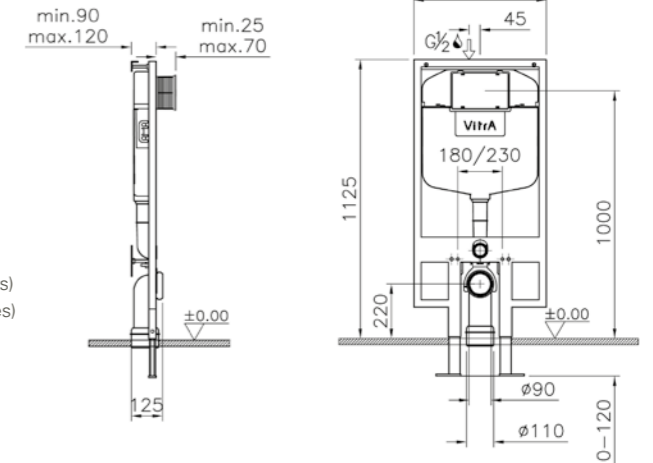

FLOOR FIXATION / SLIM FRAME

740-4800-01
3/6 litres wall-hung frame £279

740-4800-02
2.5/4 litres wall-hung frame £279

Installation type:
Rapid, stud wall
Front wall: Lightweight construction
Back wall: Lightweight construction

Control type:
Dual flush

Volume of water:
3/6 litres (adjustable to be used at 2.5/4 litres)
2.5/4 litres (adjustable to be used at 3/6 litres)

Working pressure: 0.5-10 bar

Weight: 20kg