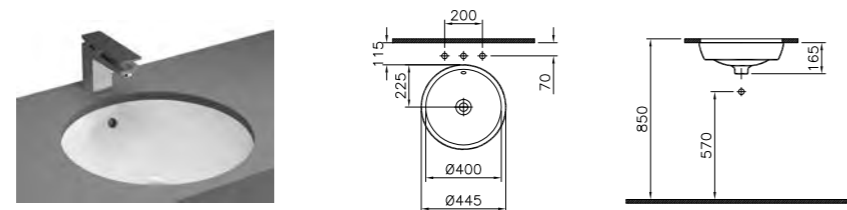

PRODUCT CODE:  
5940B003-0012 OTH  
5940B003-0016<sup>†</sup> OTH  
5941B003-0001 1TH  
5941B003-0041<sup>†</sup> 1TH  
PRODUCT DESCRIPTION:  
Bowl, 45cm  
PRICE:  
5940 £152  
5941 £163  
*\*no overflow hole*