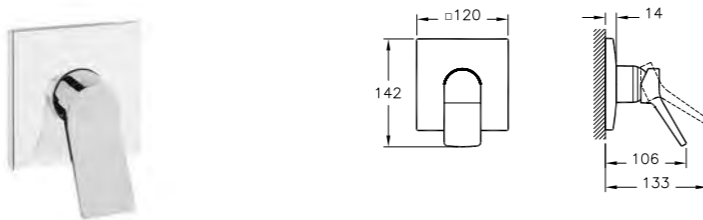

PRODUCT CODE:
A42283

PRODUCT DESCRIPTION:
Built-in shower mixer, single lever (exposed part)

REC. MINIMUM PRESSURE:
1.0 bar

PRICE*:
£299

Must be used with A42213