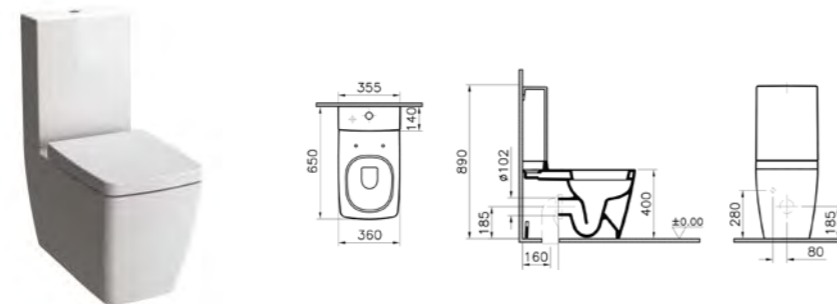

PRODUCT CODE:
5677B003-0585 WC pan
4471B003-7200 Cistern

PRODUCT DESCRIPTION:
Close-coupled WC pan,
fully back-to-wall
Close-coupled cistern
including fittings

PRICE*:
WC pan £286
Cistern £223

COMPATIBLE WITH:
90-003-001 Toilet seat £86
90-003-009 Toilet seat, soft closing £149
102-003-009 Slim toilet seat, soft closing £152