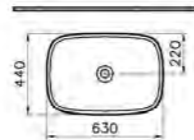

PRODUCT CODE:
89003

PRODUCT DESCRIPTION:
Oblong countertop basin,
63cm, Infit mineralcast
White waste cover included

PRICE*:
£542