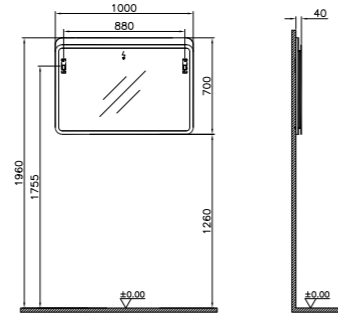

PRODUCT DESCRIPTION:  
 Mirror with LED lighting, 100cm

PRICE\*:  
 £566

PRODUCT CODE:  
 56153 Mirror with shelf  
 56198 Lighting right  
 56334 Lighting left

PRODUCT DESCRIPTION:  
 Mirror with shelf, 60cm, lighting right