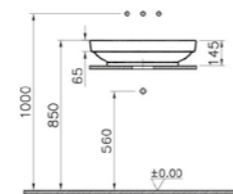

PRODUCT CODE:
4442B072-0016 Gold

PRODUCT DESCRIPTION:
Rectangular bowl, 60cm

PRICE*:
£845

COMPATIBLE WITH:
A4514823 Waste set, gold £52