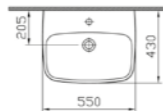

PRODUCT CODE:
4381B003-0973 1TH

PRODUCT DESCRIPTION:
Washbasin, 55cm for pedestal
and countertop use

PRICE:
£165

COMPATIBLE WITH:
4385 Half pedestal £126
4386 Pedestal £126