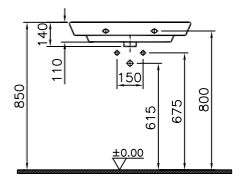

PRODUCT CODE:
4452B003-0001 1TH

PRODUCT DESCRIPTION:
Washbasin, 70cm

PRICE*:
£245

COMPATIBLE WITH:
4456 Half pedestal £123
4457 Pedestal £123
340-1550 Towel bar £146