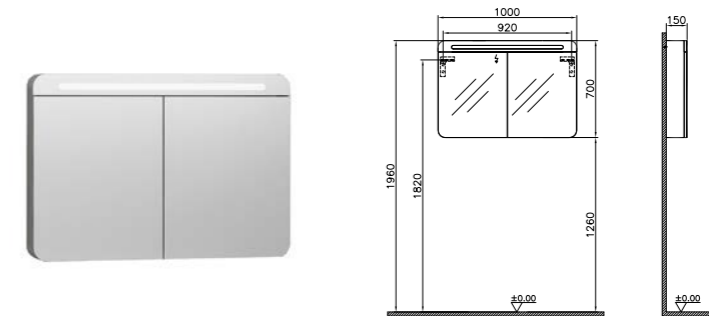

PRODUCT CODE:
56424 High gloss white
56177 Anthracite
56178 Waved natural wood
56179 Grey natural wood

PRODUCT DESCRIPTION:
Mirror cabinet with LED lighting, 100cm

PRICE*:
£668