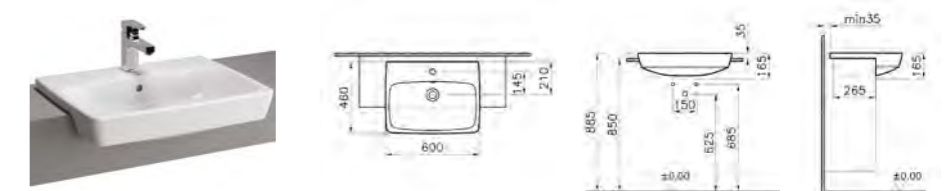

PRODUCT CODE:
5679B003-0001 1TH
PRODUCT DESCRIPTION:
Semi-recessed basin, 60cm
PRICE:
£209
COMPATIBLE WITH:
6397 Ceramic waste cover,
for use with pop-up mixers £51