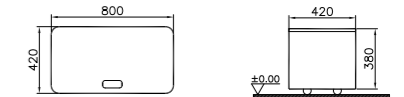

1. **PRODUCT CODE:**
   56425 High gloss white
   56180 Anthracite
   56181 Waved natural wood
   56182 Grey natural wood

PRODUCT DESCRIPTION:
Laundry unit with wheels, top opening, 80cm

PRICE*:
£468

COMPATIBLE WITH:
Washbasin unit with 1 drawer, 80cm £771:
56399 High gloss white
56319 Anthracite
56320 Waved natural wood
56321 Grey natural wood