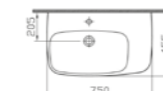

PRODUCT CODE:
4391B003-0973 1TH

PRODUCT DESCRIPTION:
Asymmetrical basin, 75x45cm

PRICE:
£263

COMPATIBLE WITH:
4385 Half pedestal £126
4386 Pedestal £126