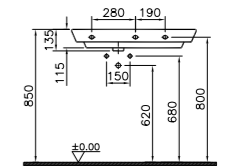

PRODUCT CODE:
4453B003-0001 1TH

PRODUCT DESCRIPTION:
Offset washbasin, 80cm

PRICE*:
£301

COMPATIBLE WITH:
4456 Half pedestal £123
4457 Pedestal £123
340-1550 Towel bar £146