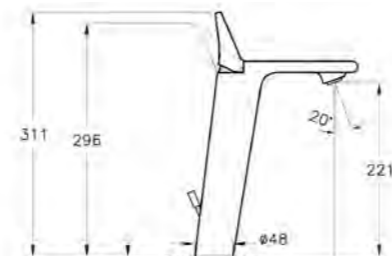

PRODUCT CODE:
A42332

PRODUCT DESCRIPTION:
Tall basin mixer with pop-up waste,
single lever

REC. MINIMUM PRESSURE:
0.4 bar

PRICE*:
£585