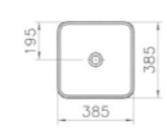

PRODUCT CODE:
4441B087-2000 Pearl pink and white

PRODUCT DESCRIPTION:
Square bowl, 40cm

PRICE:
£432

COMPATIBLE WITH:
A45148 Waste set, chrome £52