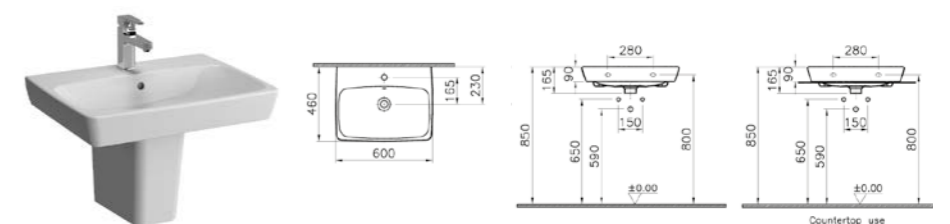

PRODUCT CODE:
5662B003-0973 1TH
5662B003-0937[†] 1TH

PRODUCT DESCRIPTION:
Washbasin, 60cm, for wall-hung,
pedestal and countertop use

PRICE:
£163

COMPATIBLE WITH:
4456 Half pedestal £123
4457 Pedestal £123
6397 Ceramic waste cover,
for use with pop-up mixers £51

[†]no overflow hole