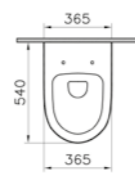

## FURNITURE OPTIONS

PRODUCT CODE:  
80104

PRODUCT DESCRIPTION:  
Bracket without towel holder,  
3x47x18cm, chrome

PRICE:  
£92

Please enquire for more information

PRODUCT CODE:  
80258

PRODUCT DESCRIPTION:  
Towel holder / bracket,  
3x47x13cm, chrome