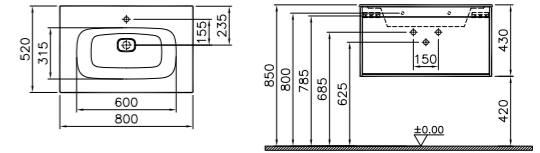

## FURNITURE M-LINE INFINIT

PRODUCT CODE:  
 58193 Plum tree  
 58194 High gloss white

PRODUCT DESCRIPTION:  
 Washbasin unit\*\* with 1 drawer,  
 including Infnit washbasin, 80cm

PRICE\*:  
 £1314

PRODUCT CODE:  
 58195 Plum tree  
 58196 High gloss white