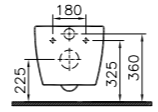

PRODUCT CODE:
7747B003-0075

RIM-EX
WC pan

PRODUCT DESCRIPTION:
Sento wall-hung WC pan,
compact, Rim-Ex

PRICE:
£252

COMPATIBLE WITH:
86-003-001 Toilet seat £86
86-003-009 Toilet seat,
soft closing £161
100-003-009 Slim toilet
seat, soft closing, £127