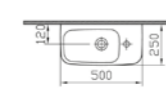

PRODUCT CODE:
4387B003-0921 1TH RH

PRODUCT DESCRIPTION:
Countertop washbasin 50x25cm

PRICE:
£149