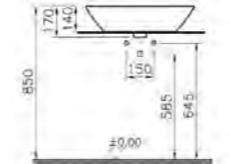

PRODUCT CODE:
4425B003-0016

PRODUCT DESCRIPTION:
Geo rectangular bowl, 60cm,
no overflow hole

PRICE*:
£320