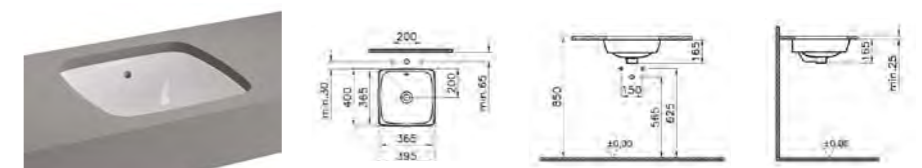

PRODUCT CODE:
5666B003-1082 0TH
5666B003-1083* 0TH

PRODUCT DESCRIPTION:
Undercounter washbasin, 37cm

PRICE:
£152

COMPATIBLE WITH:
6397 Ceramic waste cover,
for use with pop-up mixers £51

*no overflow hole