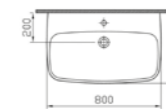

PRODUCT CODE:
4384B003-0973 1TH

PRODUCT DESCRIPTION:
Washbasin, 80cm for pedestal
and countertop use

PRICE:
£258

COMPATIBLE WITH:
4385 Half pedestal £126
4386 Pedestal £126