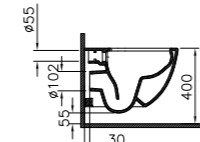

PRODUCT CODE:
7747B003-0075

RIM-EX
WC pan

PRODUCT DESCRIPTION:
Sento wall-hung WC pan,
compact, Rim-Ex

PRICE:
£252

COMPATIBLE WITH:
86-003-001 Toilet seat £86
86-003-009 Toilet seat,
soft closing £161
100-003-009 Slim toilet
seat, soft closing, £127