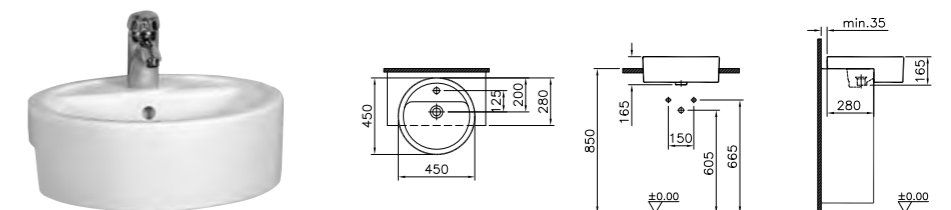

PRODUCT CODE:  
5943B003-0001 1TH  
5943B003-0041<sup>†</sup> 1TH  
PRODUCT DESCRIPTION:  
Bowl, 60cm  
PRICE:  
£163  
*\*no overflow hole*

PRODUCT CODE:  
5146B003-0001 1TH  
PRODUCT DESCRIPTION:  
Semi-recessed bowl, 45cm  
PRICE:  
£183