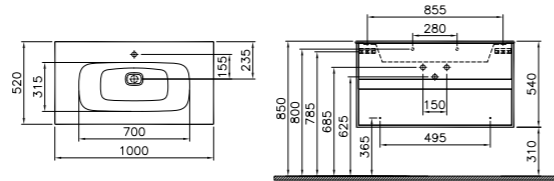

## FURNITURE M-LINE INFINIT

PRODUCT CODE:  
58183 Plum tree  
58184 High gloss white

PRODUCT DESCRIPTION:  
Washbasin unit\*\* with 2 drawers,  
including Infit washbasin, 100cm

PRICE\*:  
£1620

PRODUCT CODE:  
58185 Plum tree  
58186 High gloss white