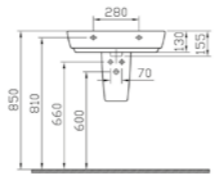

PRICE:  
£258

COMPATIBLE WITH:  
4385 Half pedestal £126  
4386 Pedestal £126

PRODUCT CODE:  
4382B003-0973 1TH

PRODUCT DESCRIPTION:  
Washbasin, 60cm for pedestal  
and countertop use

PRICE:  
£180

COMPATIBLE WITH:  
4385 Half pedestal £126  
4386 Pedestal £126