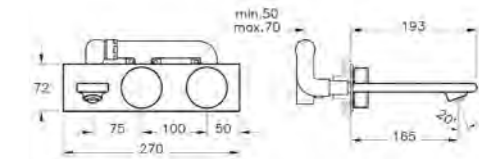

PRODUCT CODE:
A4231457

PRODUCT DESCRIPTION:
Built-in basin mixer

REC. MINIMUM PRESSURE:
1.0 bar

PRICE*:
£526