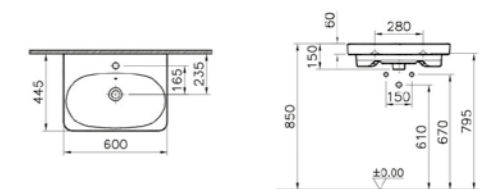

PRODUCT CODE:
5681B003-0001 1TH
5681B003-0033 3TH

PRODUCT DESCRIPTION:
Washbasin, 60cm for wall-hung,
pedestal and countertop use

PRICE*:
£152

COMPATIBLE WITH:
5691 Half pedestal £120
5690 Pedestal £120
340-1560 Towel bar £98