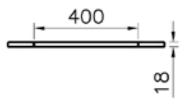

PRODUCT CODE:

- 56906 High gloss white
- 56897 Grey oak
- 56904 Metallic mink
- 56898 Waved natural wood
- 56905 Anthracite
- 56907 High gloss grey birch
- 56900 Hacienda black
- 56908 Hacienda brown

PRODUCT DESCRIPTION:
Shelf, 60cm

PRICE*:
£40