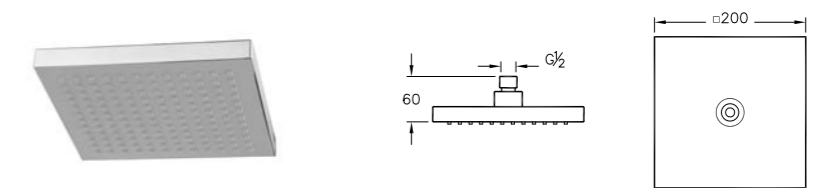

PRODUCT CODE:
A45637

PRODUCT DESCRIPTION:
Rain Q showerhead

PRICE*:
£48

Suitable with any connection
pipe shown on page 309