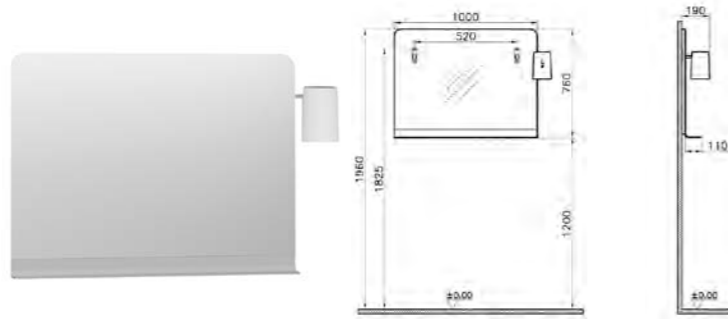

PRODUCT CODE:
56155 Mirror with shelf
56198 Lighting right
56334 Lighting left

PRODUCT DESCRIPTION:
Mirror with shelf, 100cm, lighting right

PRICE*:
Mirror with shelf £517
Lighting right £90
Lighting left £90