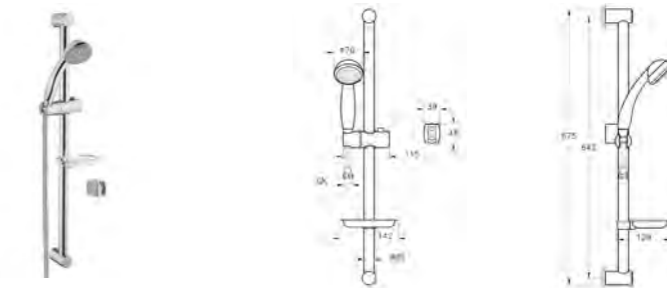

PRODUCT CODE:
A45514

PRODUCT DESCRIPTION:
Solo C handshower with slide rail

PRICE*:
£74