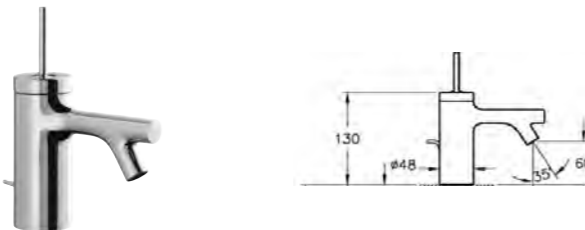

PRODUCT CODE:
A41823

PRODUCT DESCRIPTION:
Joystick basin mixer with pop-up waste

REC. MINIMUM PRESSURE:
0.5 bar

PRICE:
£482