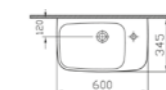

PRODUCT CODE:
4388B003-0921 1TH RH

PRODUCT DESCRIPTION:
Countertop washbasin, 60x35cm

PRICE:
£191