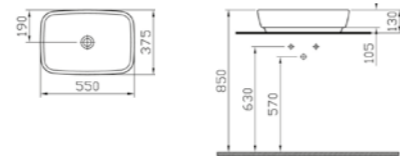

PRODUCT CODE:
4399B003-0016

PRODUCT DESCRIPTION:
Countertop washbasin, 55x38cm

PRICE:
£222