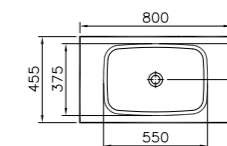

PRODUCT CODE:
56628 High gloss white
56629 Mocha

PRODUCT DESCRIPTION:
Washbasin unit with 2 drawers,
80x45x62cm

PRICE*:
£733

COMPATIBLE WITH:
4388 Washbasin £187
4389 Washbasin £250
4399 Washbasin £217