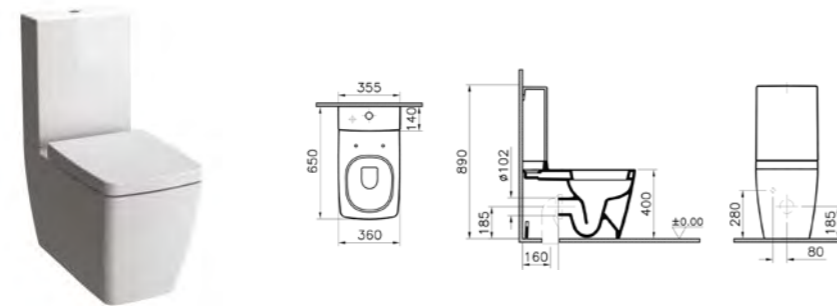

PRODUCT CODE:
5677B003-0585 WC pan
4471B003-7200 Cistern

PRODUCT DESCRIPTION:
Close-coupled WC pan,
fully back-to-wall
Close-coupled cistern
including fittings

PRICE*:
WC pan £286
Cistern £223

COMPATIBLE WITH:
90-003-001 Toilet seat £86
90-003-009 Toilet seat, soft closing £149
102-003-009 Slim toilet seat, soft closing £152