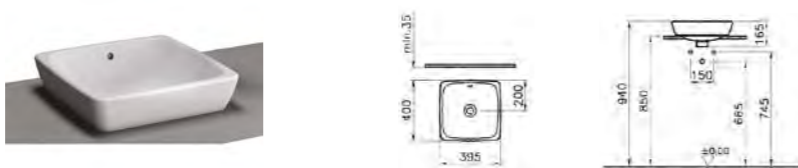

PRODUCT CODE:
5666B003-0012 0TH
5666B003-0016* 0TH

PRODUCT DESCRIPTION:
Countertop washbasin, 40cm

PRICE:
£152

COMPATIBLE WITH:
6397 Ceramic waste cover,
for use with pop-up mixers £51

*no overflow hole