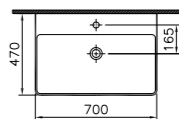

PRODUCT CODE:
4452B003-0001 1TH

PRODUCT DESCRIPTION:
Washbasin, 70cm

PRICE*:
£245

COMPATIBLE WITH:
4456 Half pedestal £123
4457 Pedestal £123
340-1550 Towel bar £146