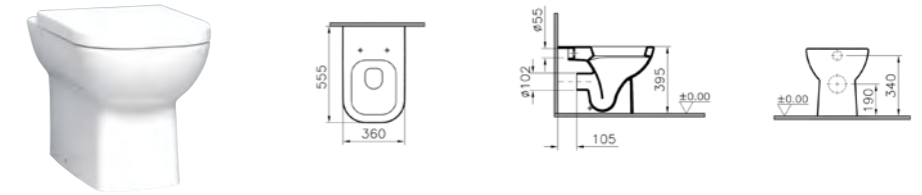

PRODUCT CODE:
5159B003-0075

PRODUCT DESCRIPTION:
Back-to-wall WC pan

PRICE:
£309

COMPATIBLE WITH:
74-003-001 Toilet seat £87
74-003-009 Toilet seat,
soft closing £152