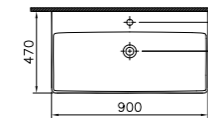

PRICE\*:  
 £301

COMPATIBLE WITH:  
 4456 Half pedestal £123  
 4457 Pedestal £123  
 340-1550 Towel bar £146

PRODUCT CODE:  
 4454B003-0001 1TH

PRODUCT DESCRIPTION:  
 Washbasin, 90cm

PRICE\*:  
 £334

COMPATIBLE WITH:  
 4456 Half pedestal £123  
 4457 Pedestal £123  
 340-1550 Towel bar £146