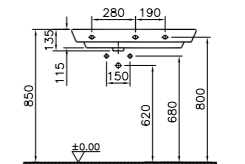

PRICE\*:  
 £301

COMPATIBLE WITH:  
 4456 Half pedestal £123  
 4457 Pedestal £123  
 340-1550 Towel bar £146

PRODUCT CODE:  
 4454B003-0001 1TH

PRODUCT DESCRIPTION:  
 Washbasin, 90cm

PRICE\*:  
 £334

COMPATIBLE WITH:  
 4456 Half pedestal £123  
 4457 Pedestal £123  
 340-1550 Towel bar £146