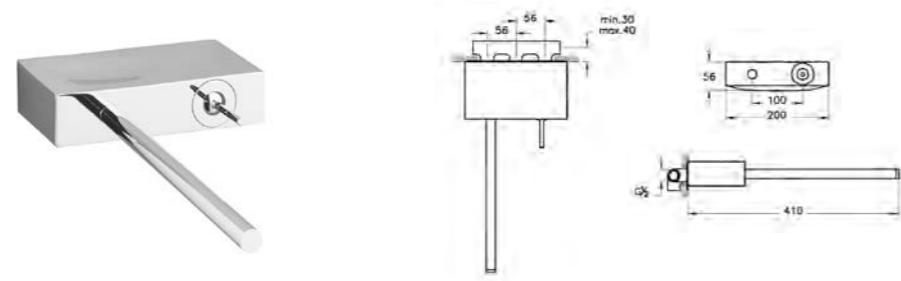

## BRASSWARE ISTANBUL

PRODUCT CODE:  
A41818

PRODUCT DESCRIPTION:  
Joystick built-in bidet mixer  
with towel holder

REC. MINIMUM PRESSURE:  
0.5 bar

PRICE\*:  
£802