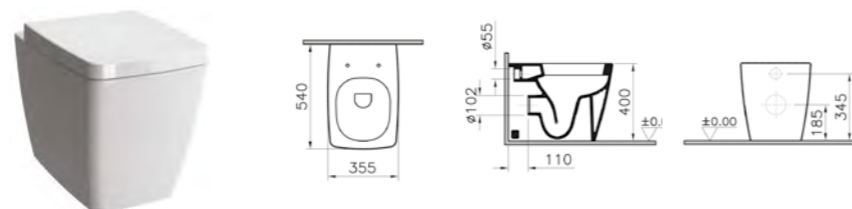

PRODUCT CODE:
5678B003-0075

PRODUCT DESCRIPTION:
Back-to-wall WC pan

PRICE*:
£250

COMPATIBLE WITH:
90-003-001 Toilet seat £86
90-003-009 Toilet seat, soft closing £149
102-003-009 Slim toilet seat, soft closing £152