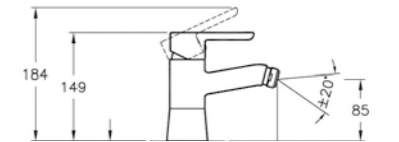

PRODUCT CODE:
A41761

PRODUCT DESCRIPTION:
Bidet mixer with pop-up waste

REC. MINIMUM PRESSURE:
0.4 bar

PRICE*:
£349