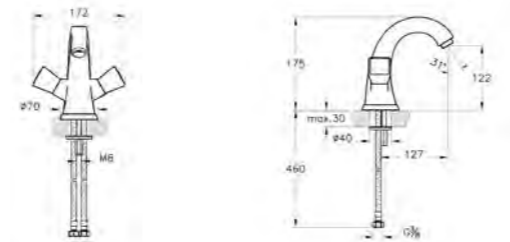

BRASSWARE ELEGANCE

PRODUCT CODE:
A42337 Chrome
A4233723 Gold
A4233726 Copper

PRODUCT DESCRIPTION:
Basin mixer

REC. MINIMUM PRESSURE:
1.0 bar

PRICE*:
Chrome £391
Gold £534
Copper £559