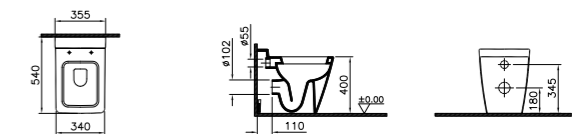

PRODUCT CODE:
4465B003-0075

PRODUCT DESCRIPTION:
Back-to-wall WC pan

PRICE*:
£305

COMPATIBLE WITH:
76-003-001 Toilet seat £89
76-003-009 Toilet seat, soft closing £149