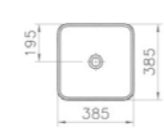

PRODUCT CODE:
4441B088-2000 Pearl blue and white

PRODUCT DESCRIPTION:
Square bowl, 40cm

PRICE:
£432

COMPATIBLE WITH:
A45148 Waste set, chrome £52