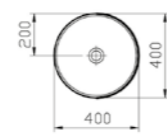

PRICE\*:  
£608

COMPATIBLE WITH:  
A4514826 Waste set, copper £52

PRODUCT CODE:  
4334B071-2100 Platinum

PRODUCT DESCRIPTION:  
Circular bowl, 40cm with pattern

PRICE:  
£584

COMPATIBLE WITH:  
A45148 Waste set, chrome £52