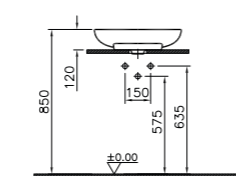

PRODUCT DESCRIPTION:  
Round bowl, 50cm

PRICE\*:  
White £432  
Matt white £519  
Matt black £583  
Matt taupe £519

PRODUCT CODE:  
5881B403-0041 White 1TH  
5881B401-0041 Matt white 1TH  
5881B483-0041 Matt black 1TH  
5881B420-0041 Matt taupe 1TH