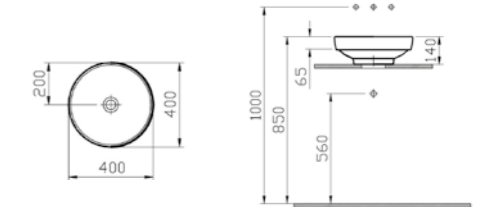

## SANITARYWARE WATER JEWELS

PRODUCT CODE:  
4334B003-1361 White

PRODUCT DESCRIPTION:  
Circular bowl, 40cm

PRICE\*:  
£257

COMPATIBLE WITH:  
A45148 Waste set, chrome £52

PRODUCT CODE:  
4334B070-0016 Black