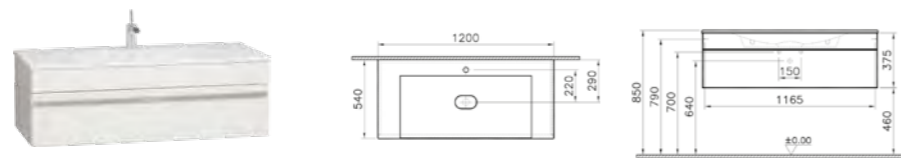

PRODUCT CODE:
56244 High gloss white
56245 High gloss grey birch

PRODUCT DESCRIPTION:
Washbasin unit, 120cm,
including Infinet mineralcast
washbasin†

PRICE*:
£1675