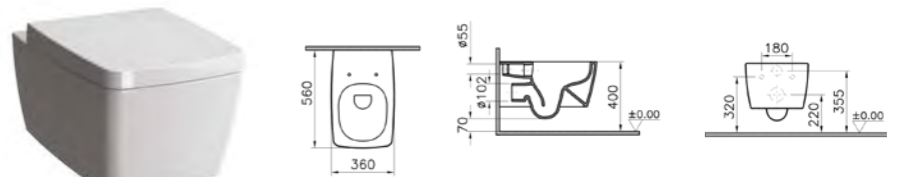

Image shown with Vitra Fresh

PRODUCT CODE:  
7672B003-0075  
7672B003-1086 with Vitra Fresh

PRODUCT DESCRIPTION:  
Wall-hung WC pan, 56cm, Rim-Ex

PRICE\*:  
£324  
£379 with Vitra Fresh

COMPATIBLE WITH:  
90-003-001 Toilet seat £86  
90-003-009 Toilet seat, soft closing £149  
102-003-009 Slim toilet seat,  
soft closing £152