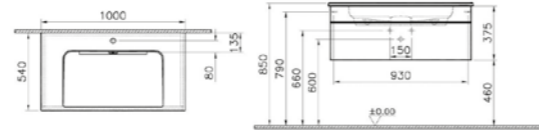

PRODUCT CODE:
56235 High gloss white
56236 High gloss grey birch

PRODUCT DESCRIPTION:
Washbasin unit, 100cm,
including Infnit mineralcast
washbasin†

PRICE*:
£1580