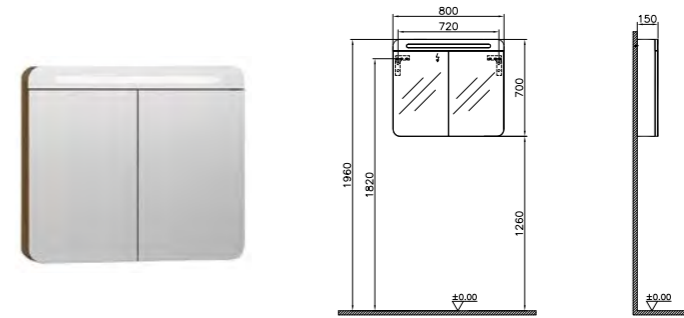

PRODUCT CODE:
56423 High gloss white
56174 Anthracite
56175 Waved natural wood
56176 Grey natural wood

PRODUCT DESCRIPTION:
Mirror cabinet with LED lighting, 80cm

PRICE*:
£637