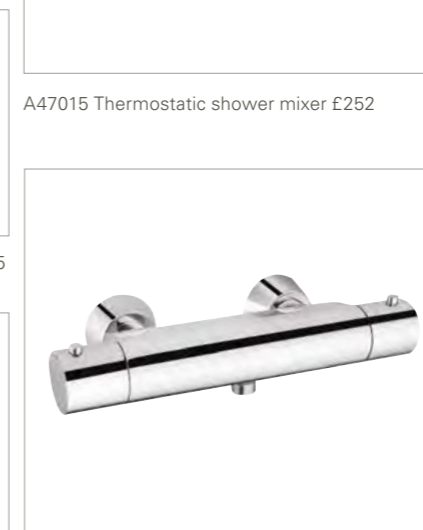

A45651 Long connection pipe, wall-mounted £62

A47056 Thermostatic bath / shower mixer £372