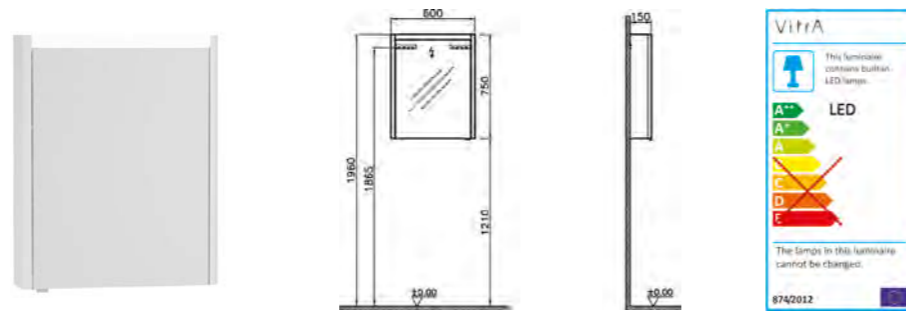

PRODUCT CODE:
58005 High gloss white
58007 Hacienda brown
58009 Hacienda black

PRODUCT DESCRIPTION:
Illuminated mirror cabinet, right hand hinged, 60cm

PRICE*:
£697