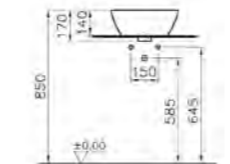

# SANITARYWARE OPTIONS

PRODUCT CODE:  
4434B003-0012

PRODUCT DESCRIPTION:  
Nuo bowl, 60cm

PRICE\*:  
£320

PRODUCT CODE:  
4421B003-0016

PRODUCT DESCRIPTION:  
Geo round bowl, 38cm,  
no overflow hole

PRICE\*:  
£238