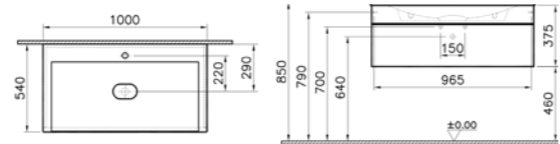

PRODUCT CODE:
56238 High gloss white
56239 High gloss grey birch

PRODUCT DESCRIPTION:
Washbasin unit, 100cm,
including Infnit mineralcast
washbasin†

PRICE*:
£1580