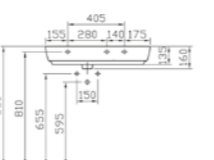

PRODUCT DESCRIPTION:  
Asymmetrical basin, 75x45cm

PRICE:  
£263

COMPATIBLE WITH:  
4385 Half pedestal £126  
4386 Pedestal £126

PRODUCT CODE:  
4389B003-0922 1TH LH  
4389B003-0921 1TH RH

PRODUCT DESCRIPTION:  
Countertop washbasin, 80x35cm