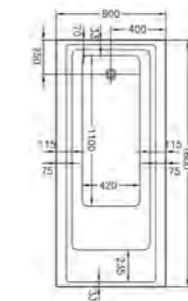

PRODUCT CODE:
54320001000

PRODUCT DESCRIPTION:
Pure 180x80cm bath

PRICE:
£491

COMPATIBLE WITH:

59990432000 Leg set £105

5603874 Bath wooden roll, 180cm £852

5603875 Bath wooden roll, 200cm £1024

Dedicated front panel, 180cm:

54540001000 Acrylic white £217

Dedicated end panel, 80cm:

54620001000 Acrylic white £149