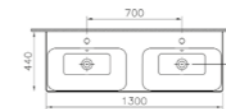

PRODUCT CODE:
4433B003-0001 1TH

PRODUCT DESCRIPTION:
Nuo washbasin with
two bowls, 130cm

PRICE*:
£607