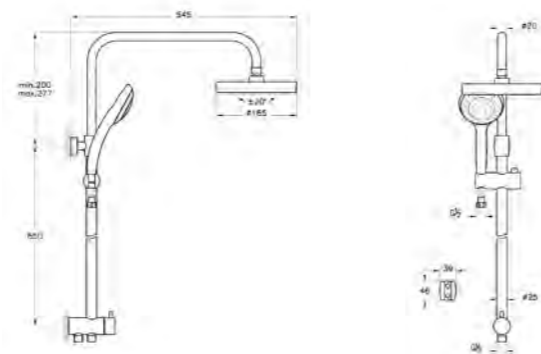

PRODUCT CODE:
A45597

PRODUCT DESCRIPTION:
System rain shower

PRICE*:
£372

COMPATIBLE WITH:
All VitrA bath / shower mixers