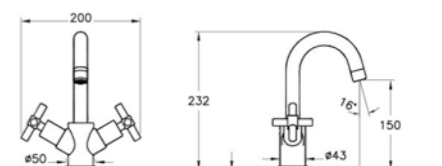

PRODUCT CODE:
A40862

PRODUCT DESCRIPTION:
Basin mixer

REC. MINIMUM PRESSURE:
0.5 bar

PRICE*:
£178