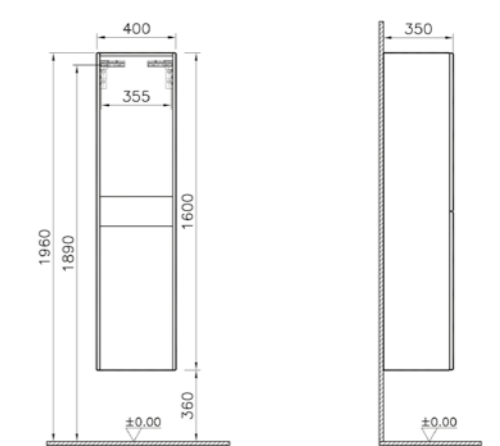

PRODUCT CODE:
54266 High gloss white**
54268 Grey oak
55923 Waved natural wood
55924 Metallic mink

PRODUCT DESCRIPTION:
Tall unit with 2 doors, right hand
hinged, 1 fixed shelf; 4 modular glass
shelves, 35cm

PRICE*:
High gloss white £756
Other finishes £794

** This unit can be used with
System Infnit furniture