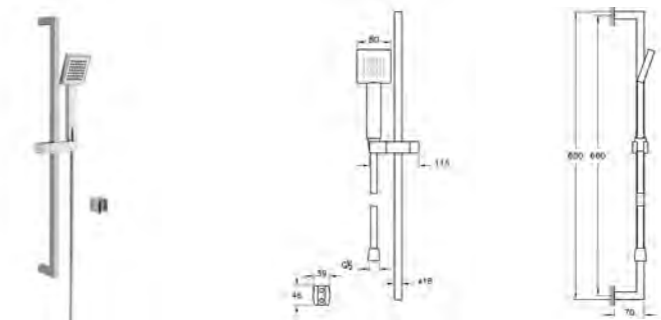

PRODUCT DESCRIPTION:  
Sense handshower with slide rail

PRICE\*:  
£91

PRODUCT CODE:  
A45610

PRODUCT DESCRIPTION:  
Q-Line handshower with slide rail

PRICE\*:  
£200