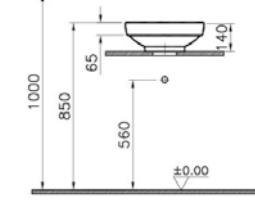

PRODUCT CODE:
4441B072-0016 Gold

PRODUCT DESCRIPTION:
Square bowl, 40cm

PRICE:
£761

COMPATIBLE WITH:
A4514823 Waste set, gold £52