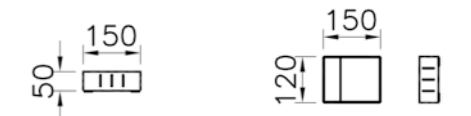

PRODUCT CODE:
56509

PRODUCT DESCRIPTION:
Drawer separator, small

PRICE:
£38