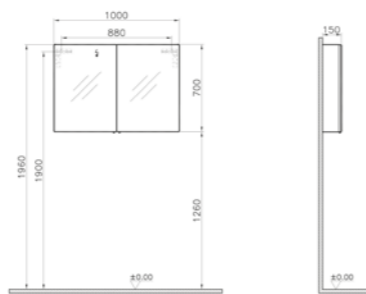

PRODUCT CODE:
57084 High gloss white

PRODUCT DESCRIPTION:
Mirror cabinet, classic, 100cm

PRICE:
£321