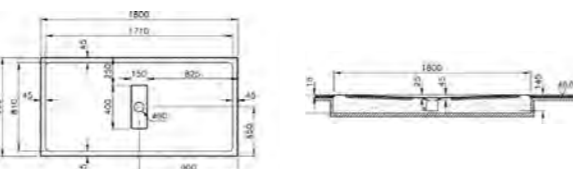

PRODUCT CODE:
54650028000

PRODUCT DESCRIPTION:
Zero to surface shower tray, 180x90cm

PRICE:
£683

COMPATIBLE WITH:
5601089 Shower waste and trap £70