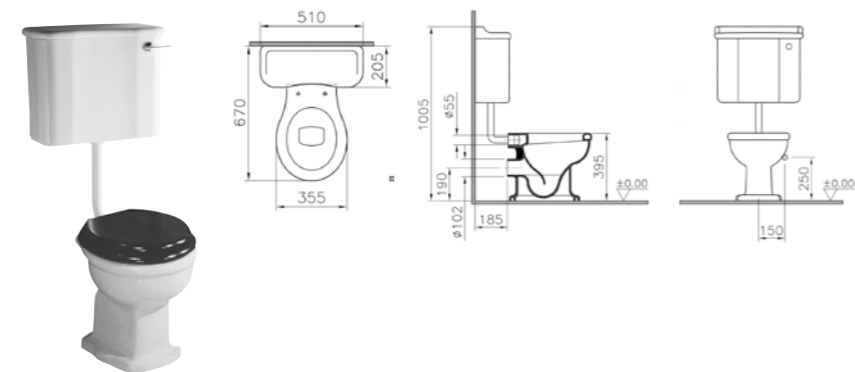

PRODUCT CODE:
6233B003-0075 WC pan
6455B003-5077 Low-level cistern, chrome
6455B003-5512 Low-level cistern, gold

PRODUCT DESCRIPTION:
WC pan
Low-level cistern, including fittings and pipe set, chrome
Low-level cistern, including fittings and pipe set, gold

PRICE*:
WC pan £238
Low-level cistern, chrome £377
Low-level cistern, gold £415

COMPATIBLE WITH:
05-003-001 Toilet seat, white £45
84-003-019 Toilet seat, soft-closing, white £99
37-013-301 Toilet seat, wooden, metal hinge, chrome £291
37-013-311 Toilet seat, wooden, metal hinge, gold £319