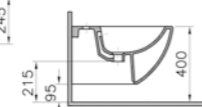

PRODUCT CODE:
4338B003-0288

PRODUCT DESCRIPTION:
Sento wall-hung bidet

PRICE:
£222