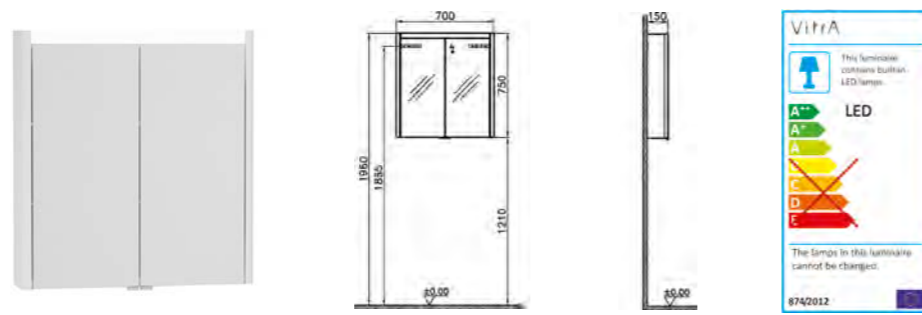

PRODUCT CODE:
56448 High gloss white
52970 Hacienda brown
53075 Hacienda black

PRODUCT DESCRIPTION:
Illuminated cloakroom mirror, 50cm

PRICE*:
£446

PRODUCT CODE:
56449 High gloss white
52971 Hacienda brown
53079 Hacienda black

PRODUCT DESCRIPTION:
Illuminated mirror, 60cm

PRICE*:
£573

PRODUCT CODE:
58005 High gloss white
58007 Hacienda brown
58009 Hacienda black

PRODUCT DESCRIPTION:
Illuminated mirror cabinet, right hand hinged, 60cm

PRICE*:
£697

PRODUCT CODE:
56450 High gloss white
52972 Hacienda brown
53083 Hacienda black

PRODUCT DESCRIPTION:
Illuminated mirror, 70cm

PRICE*:
£651

PRODUCT CODE:
58016 High gloss white
58017 Hacienda brown
58018 Hacienda black

PRODUCT DESCRIPTION:
Illuminated mirror cabinet, 70cm

PRICE*:
£870

PRODUCT CODE:
56451 High gloss white
52973 Hacienda brown
53087 Hacienda black

PRODUCT DESCRIPTION:
Illuminated mirror, 80cm

PRICE*:
£683

PRODUCT CODE:
58022 High gloss white
58023 Hacienda brown
58024 Hacienda black

PRODUCT DESCRIPTION:
Illuminated mirror cabinet, 80cm

PRICE*:
£963

PRODUCT CODE:
56452 High gloss white
52974 Hacienda brown
53091 Hacienda black

PRODUCT DESCRIPTION:
Illuminated mirror, 90cm

PRICE*:
£715

PRODUCT CODE:
58028 High gloss white
58029 Hacienda brown
58030 Hacienda black

PRODUCT DESCRIPTION:
Illuminated mirror cabinet, 90cm

PRICE*:
£1025