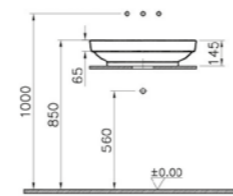

PRODUCT CODE:
4442B071-0016 Platinum

PRODUCT DESCRIPTION:
Rectangular bowl, 60cm

PRICE*:
£608

COMPATIBLE WITH:
A45148 Waste set, chrome £52