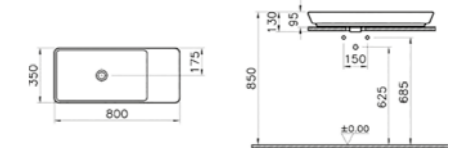

PRODUCT CODE:
4462B003-0016

PRODUCT DESCRIPTION:
Countertop washbasin, 80cm,
no overflow hole

PRICE*:
£268