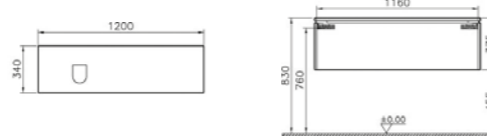

PRODUCT CODE:
53581 High gloss white
53583 Grey oak
55679 Waved natural wood
55680 Metallic mink

PRODUCT DESCRIPTION:
Washbasin unit with 1 drawer,
120x34x38cm, not including washbasin

PRICE*:
High gloss white £887
Other finishes £933