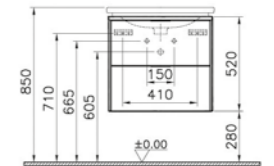

COMPATIBLE WITH:

5685 Countertop washbasin, 60cm £174 with LED lighting £324