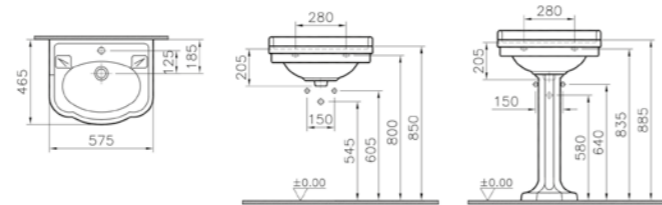

PRICE\*:  
£1785

SANITARYWARE ELEGANCE

PRODUCT CODE:  
6155B003-0001 1TH  
6155B003-0033 3TH

PRODUCT DESCRIPTION:  
Washbasin, 57cm

PRICE\*:  
£246

COMPATIBLE WITH:  
4371 Pedestal £146  
A45148 Waste set, chrome £52  
A4514823 Waste set, gold £52  
A4514826 Waste set, copper £52