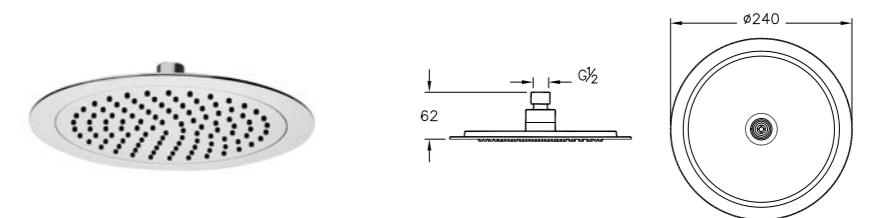

PRODUCT CODE:
A45640

PRODUCT DESCRIPTION:
Lite showerhead

PRICE*:
£98

Suitable with any connection
pipe shown on page 309