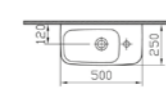

PRODUCT CODE:
4387B003-0921 1TH RH

PRODUCT DESCRIPTION:
Countertop washbasin 50x25cm

PRICE:
£149