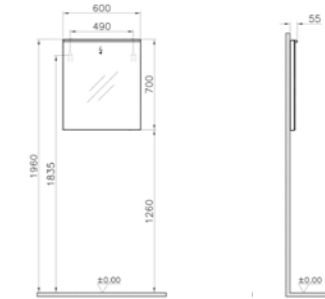

MIRRORS UNIVERSAL / PREMIUM

PRODUCT CODE:
56864

PRODUCT DESCRIPTION:
Mirror, premium with
LED lighting, 60cm

PRICE*:
£326