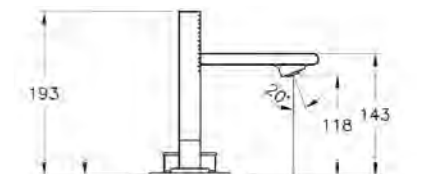

PRODUCT CODE:
A4231657

PRODUCT DESCRIPTION:
Deck-mounted 5 hole bath mixer

REC. MINIMUM PRESSURE:
2.0 bar

PRICE*:
£775