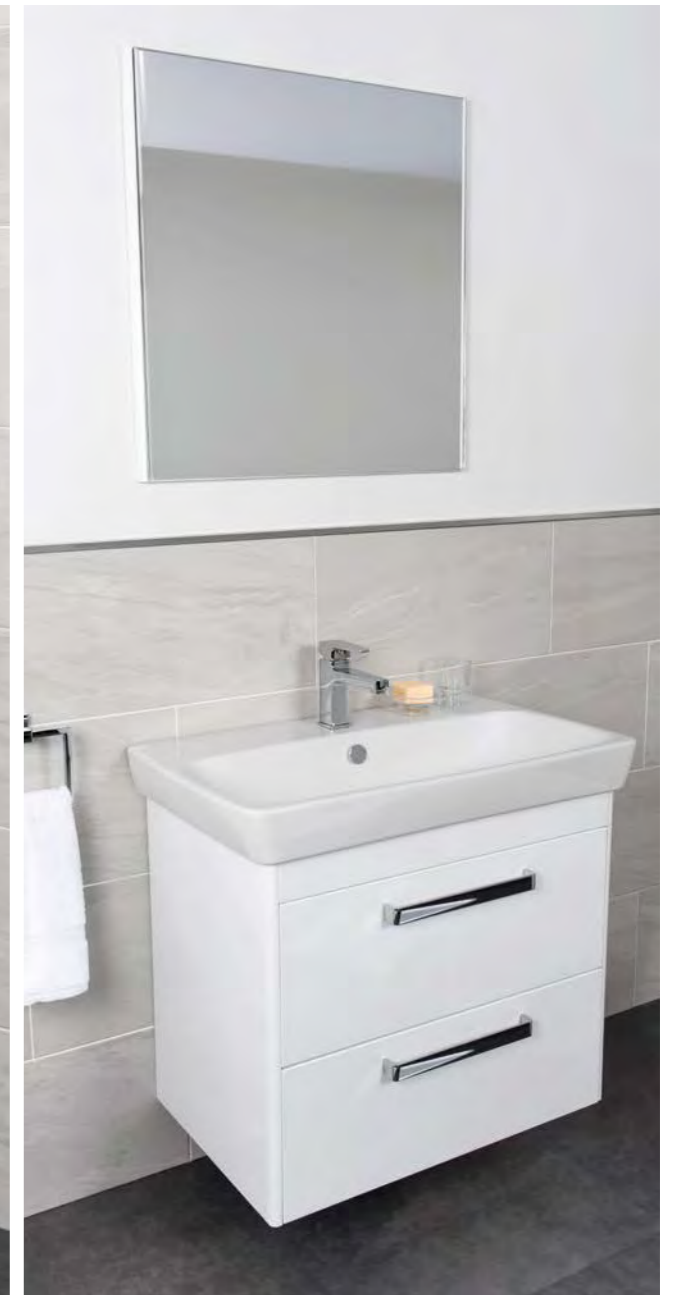

UML80GW2D Washbasin unit with drawers, 80cm, high gloss white £555 **NEW**
5663 Washbasin, 80cm £217
UML80GWMR Mirror, 80cm, high gloss white £210 **NEW**

THE CLEAN, SIMPLE DESIGN OF THE M-LINE WASHBASIN WILL ADD STYLE TO ANY BATHROOM