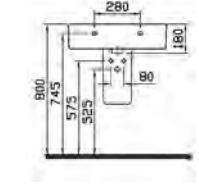

PRICE\*:  
£344

COMPATIBLE WITH:  
340-1220 Towel bar £180

PRODUCT CODE:  
4448B003-0075

PRODUCT DESCRIPTION:  
Sento wall-hung WC pan

PRICE\*:  
£222

COMPATIBLE WITH:  
86-003-001 Toilet seat £86  
86-003-009 Toilet seat,  
soft closing £161  
100-003-009 Slim toilet  
seat, soft closing £127