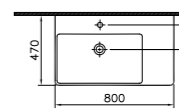

PRICE\*:  
 £301

COMPATIBLE WITH:  
 4456 Half pedestal £123  
 4457 Pedestal £123  
 340-1550 Towel bar £146

PRODUCT CODE:  
 4454B003-0001 1TH

PRODUCT DESCRIPTION:  
 Washbasin, 90cm

PRICE\*:  
 £334

COMPATIBLE WITH:  
 4456 Half pedestal £123  
 4457 Pedestal £123  
 340-1550 Towel bar £146