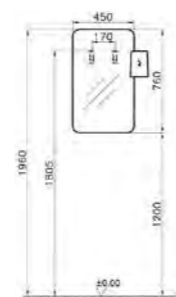

MIRRORS NEST

PRODUCT CODE:

- 56152 Mirror
- 56198 Lighting right
- 56334 Lighting left

PRODUCT DESCRIPTION:
Mirror, 45cm, lighting right

PRICE:
Mirror £184
Lighting right £90
Lighting left £90