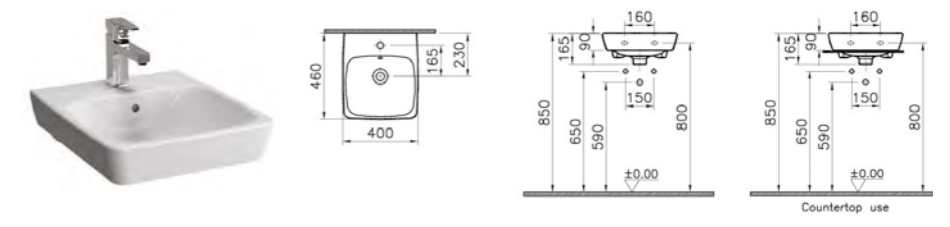

<sup>†</sup>no overflow hole

PRODUCT CODE:  
5661B003-0973 1TH  
5661B003-0937<sup>†</sup> 1TH

PRODUCT DESCRIPTION:  
Washbasin, 50cm, for wall-hung,  
pedestal and countertop use

PRICE:  
£163

COMPATIBLE WITH:  
4456 Half pedestal £123  
4457 Pedestal £123  
6397 Ceramic waste cover,  
for use with pop-up mixers £51