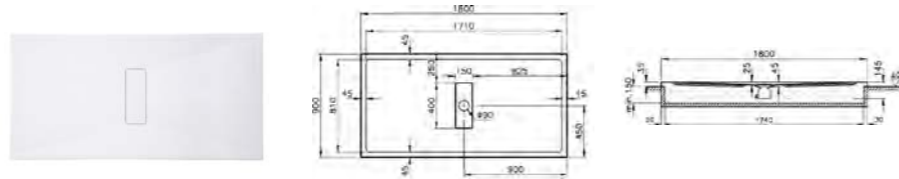

PRODUCT CODE:
54290028000

PRODUCT DESCRIPTION:
Flat shower tray, 180x90cm

PRICE:
£551

COMPATIBLE WITH:
5601089 Shower waste and trap £70

BRASSWARE ISTANBUL

PRODUCT CODE:
A41863

PRODUCT DESCRIPTION:
Tall joystick basin mixer

REC. MINIMUM PRESSURE:
0.5 bar

PRICE:
£641