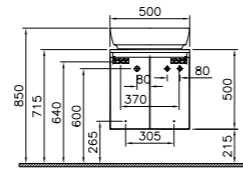

PRODUCT CODE:
56561 High gloss white
56562 Mocha

PRODUCT DESCRIPTION:
Washbasin unit with 2 doors,
including washbasin, 50x35x34cm

PRICE*:
£415