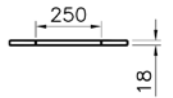

**PRODUCT DESCRIPTION:**  
Shelf, 45cm

**PRICE\*:**  
£31

**PRODUCT CODE:**

- 56906 High gloss white
- 56897 Grey oak
- 56904 Metallic mink
- 56898 Waved natural wood
- 56905 Anthracite
- 56907 High gloss grey birch
- 56900 Hacienda black
- 56908 Hacienda brown