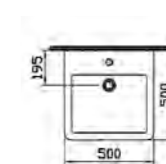

PRODUCT CODE:
4077B003-0001 1TH

PRODUCT DESCRIPTION:
Nuovella washbasin, 50cm

PRICE*:
£313

COMPATIBLE WITH:
340-1210 Towel bar £172