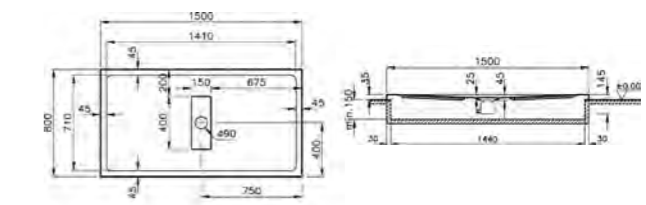

PRODUCT CODE:
54270028000

PRODUCT DESCRIPTION:
Flat shower tray, 150x80cm

PRICE*:
£419

COMPATIBLE WITH:
5601089 Shower waste and trap £70