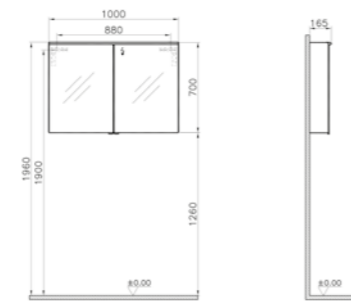

MIRROR CABINETS UNIVERSAL / PREMIUM

SHELVES UNIVERSAL

PRODUCT CODE:

- 58072 High gloss white
- 58065 Grey oak
- 58070 Metallic mink
- 58066 Waved natural wood
- 58071 Anthracite
- 58073 High gloss grey birch

PRODUCT DESCRIPTION:
Mirror cabinet, premium with LED lighting, right hand hinged, 60cm

PRICE*:
£581

PRODUCT CODE:

- 58087 High gloss white
- 58080 Grey oak
- 58085 Metallic mink
- 58081 Waved natural wood
- 58086 Anthracite
- 58088 High gloss grey birch

PRODUCT DESCRIPTION:
Mirror cabinet, premium with LED lighting, 80cm

PRICE*:
£669

PRODUCT CODE:

- 58104 High gloss white
- 58097 Grey oak
- 58102 Metallic mink
- 58098 Waved natural wood
- 58103 Anthracite
- 58105 High gloss grey birch

PRODUCT DESCRIPTION:
Mirror cabinet, premium with LED lighting, 100cm

PRICE*:
£765

PRODUCT CODE:

- 58117 High gloss white
- 58110 Grey oak
- 58115 Metallic mink
- 58111 Waved natural wood
- 58116 Anthracite
- 58118 High gloss grey birch

PRODUCT DESCRIPTION:
Mirror cabinet, premium with LED lighting, 120cm

PRICE*:
£875

PRODUCT CODE:

- 56885 High gloss white
- 56874 Grey oak
- 56883 Metallic mink
- 56875 Waved natural wood
- 56884 Anthracite
- 56886 High gloss grey birch
- 56879 Hacienda black
- 56887 Hacienda brown

PRODUCT DESCRIPTION:
Shelf, 45cm

PRICE*:
£31

PRODUCT CODE:

- 56906 High gloss white
- 56897 Grey oak
- 56904 Metallic mink
- 56898 Waved natural wood
- 56905 Anthracite
- 56907 High gloss grey birch
- 56900 Hacienda black
- 56908 Hacienda brown

PRODUCT DESCRIPTION:
Shelf, 60cm

PRICE*:
£40

PRODUCT CODE:

- 56927 High gloss white
- 56918 Grey oak
- 56925 Metallic mink
- 56919 Waved natural wood
- 56926 Anthracite
- 56928 High gloss grey birch
- 56921 Hacienda black
- 56929 Hacienda brown

PRODUCT DESCRIPTION:
Shelf, 80cm

PRICE*:
£45

PRODUCT CODE: