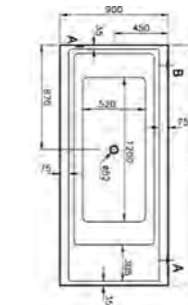

PRODUCT CODE:
54330001000

PRODUCT DESCRIPTION:
Pure 200x90cm bath

PRICE:
£607

COMPATIBLE WITH:

59990433000 Leg set £120
5603875 Bath wooden roll, 200cm £1024
Dedicated front panel, 200cm:
54660001000 Acrylic white £342
Dedicated end panel, 90cm:
54670001000 Acrylic white £167