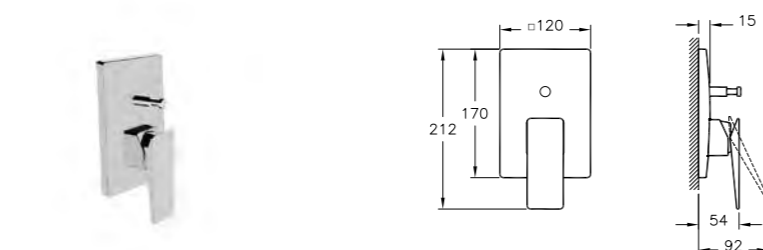

PRODUCT CODE:
A42395

PRODUCT DESCRIPTION:
Built-in bath / shower mixer
(exposed part)

REC. MINIMUM PRESSURE:
1.0 bar

PRICE*:
£170

Must be used with A41949