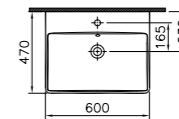

PRODUCT CODE:  
 4451B003-0001 1TH

PRODUCT DESCRIPTION:  
 Washbasin, 60cm

PRICE\*:  
 £179

COMPATIBLE WITH:  
 4456 Half pedestal £123  
 4457 Pedestal £123  
 340-1550 Towel bar £146

PRODUCT CODE:  
 4452B003-0001 1TH