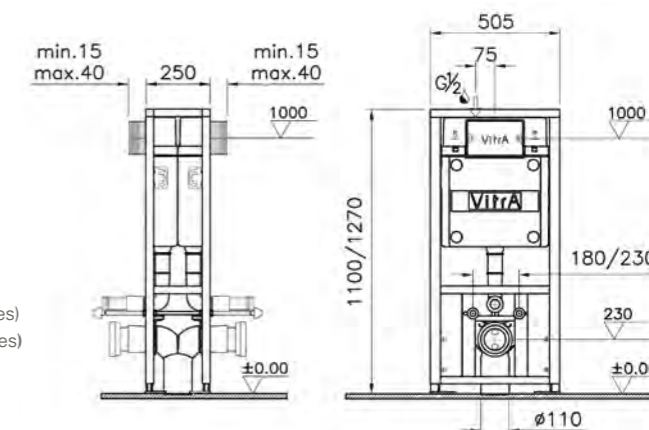

COMPATIBLE FLUSH PLATES

MECHANICAL

Sirius Loop O Loop R Loop T Select

Available in:
A range of other colour finishes

PNEUMATIC

Twin 2 Twin O

Available in:
White, matt black, chrome plated or matt chrome plated
Only compatible with 740 frames

ELECTRONIC*

Loop T

Available in:
Chrome plated or matt chrome plated

COMPATIBLE FLUSH PLATES

MECHANICAL

Sirius Loop O Loop R Loop T Select

Available in:
A range of other colour finishes

ELECTRONIC*

Loop T

Available in:
Chrome plated or matt chrome plated