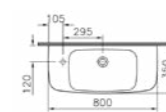

PRODUCT CODE:
4389B003-0922 1TH LH
4389B003-0921 1TH RH

PRODUCT DESCRIPTION:
Countertop washbasin, 80x35cm

PRICE:
£255