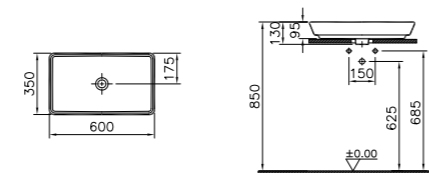

PRODUCT CODE:
4461B003-0016

PRODUCT DESCRIPTION:
Countertop washbasin, 60cm,
no overflow hole

PRICE*:
£157