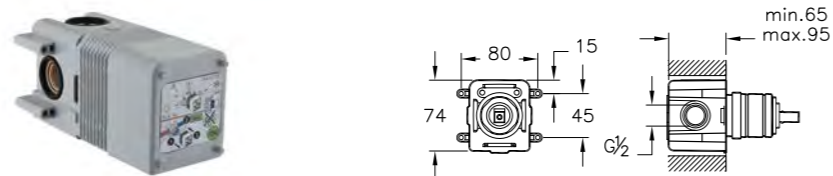

PRODUCT CODE:  
A42333

PRODUCT DESCRIPTION:  
Bidet mixer with pop-up waste

REC. MINIMUM PRESSURE:  
0.4 bar

PRICE\*:  
£437

PRODUCT CODE:  
A41242

PRODUCT DESCRIPTION:  
Basin mixer, cascade flow

REC. MINIMUM PRESSURE:  
0.4 bar