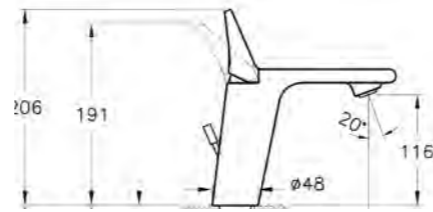

PRODUCT CODE:
A42330

PRODUCT DESCRIPTION:
Basin mixer with pop-up waste,
single lever

REC. MINIMUM PRESSURE:
0.4 bar

PRICE*:
£488