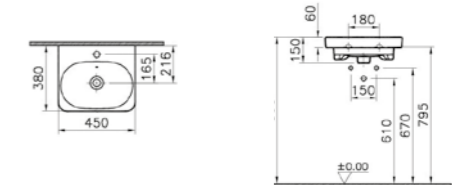

SANITARYWARE NEST

PRODUCT CODE:
5680B003-0001 1TH

PRODUCT DESCRIPTION:
Cloakroom basin, 45cm for
wall-hung and countertop use

PRICE*:
£141