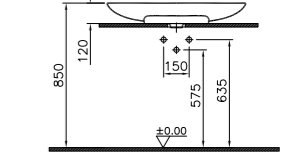

PRODUCT CODE:
5882B403-0041 White 1TH
5882B401-0041 Matt white 1TH
5882B483-0041 Matt black 1TH
5882B420-0041 Matt taupe 1TH

PRODUCT DESCRIPTION:
Rectangular bowl, 85cm

PRICE*:
White £529
Matt white £635
Matt black £714
Matt taupe £635