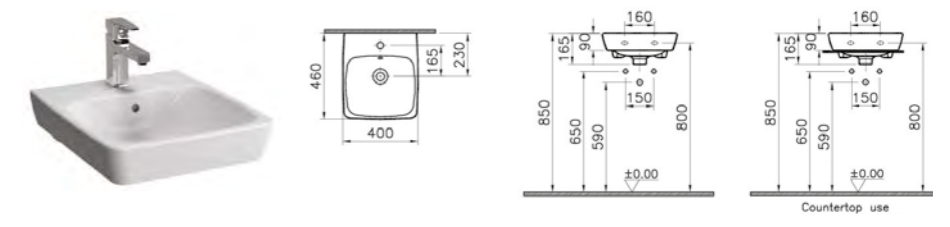

PRODUCT CODE:
5660B003-0973 1TH
5660B003-0937[†] 1TH

PRODUCT DESCRIPTION:
Washbasin, 40cm, for wall-hung,
pedestal and countertop use

PRICE:
£152

COMPATIBLE WITH:
4456 Half pedestal £123
6397 Ceramic waste cover,
for use with pop-up mixers £51

[†]no overflow hole