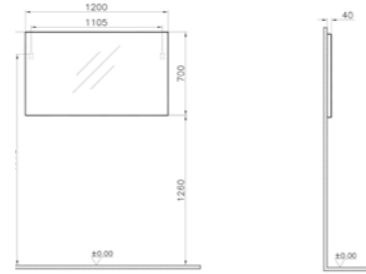

MIRRORS & MIRROR CABINETS UNIVERSAL / CLASSIC

PRODUCT CODE:
56858

PRODUCT DESCRIPTION:
Mirror, classic, 120cm

PRICE:
£150