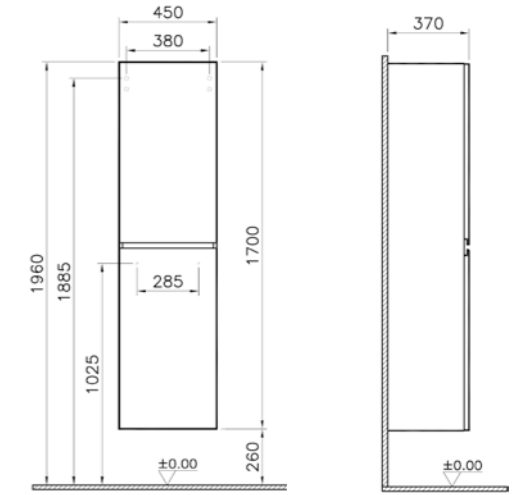

PRODUCT CODE:
58384 Chestnut
58385 High gloss grey
58998 High gloss mocha

PRODUCT DESCRIPTION:
Tall unit with pull-out mechanism
and 2 doors, right hand hinged

PRICE*:
Chestnut £2222
High gloss grey £2116
High gloss mocha £2116