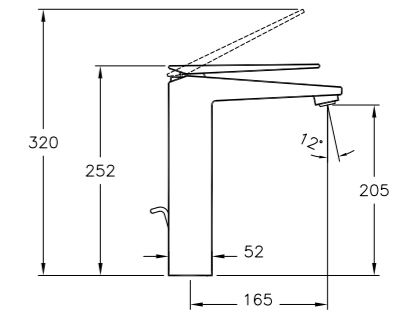

PRODUCT CODE:
A42355

PRODUCT DESCRIPTION:
Basin mixer with pop-up waste,
for bowls

REC. MINIMUM PRESSURE:
0.5 bar

PRICE*:
£386