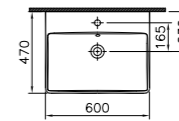

PRODUCT CODE:  
 4451B003-0001 1TH

PRODUCT DESCRIPTION:  
 Washbasin, 60cm

PRICE\*:  
 £179

COMPATIBLE WITH:  
 4456 Half pedestal £123  
 4457 Pedestal £123  
 340-1550 Towel bar £146

PRODUCT CODE:  
 4452B003-0001 1TH