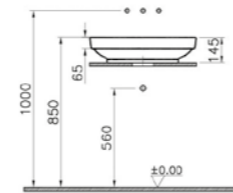

PRODUCT CODE:
4442B003-1361 White

PRODUCT DESCRIPTION:
Rectangular bowl, 60cm

PRICE*:
£322

COMPATIBLE WITH:
A45148 Waste set, chrome £52