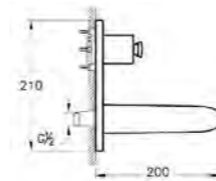

PRODUCT CODE:
A42236

PRODUCT DESCRIPTION:
Built-in basin mixer (exposed part)

REC. MINIMUM PRESSURE:
0.5 bar

PRICE*:
£384

Must be used with A42230