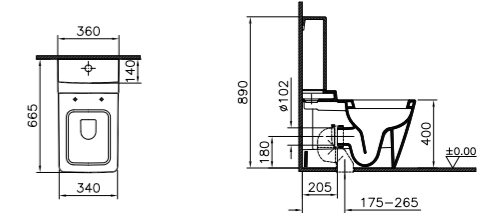

PRICE\*:  
WC pan £323  
Cistern £223

COMPATIBLE WITH:  
76-003-001 Toilet seat £89  
76-003-009 Toilet seat, soft closing £149

PRODUCT CODE:  
4465B003-0075

PRODUCT DESCRIPTION:  
Back-to-wall WC pan

PRICE\*:  
£305