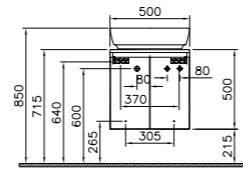

PRODUCT CODE:
56561 High gloss white
56562 Mocha

PRODUCT DESCRIPTION:
Washbasin unit with 2 doors,
including washbasin, 50x35x34cm

PRICE*:
£415