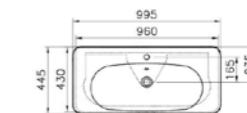

COMPATIBLE WITH:

5687 Countertop washbasin, 100cm £303 with LED lighting £453