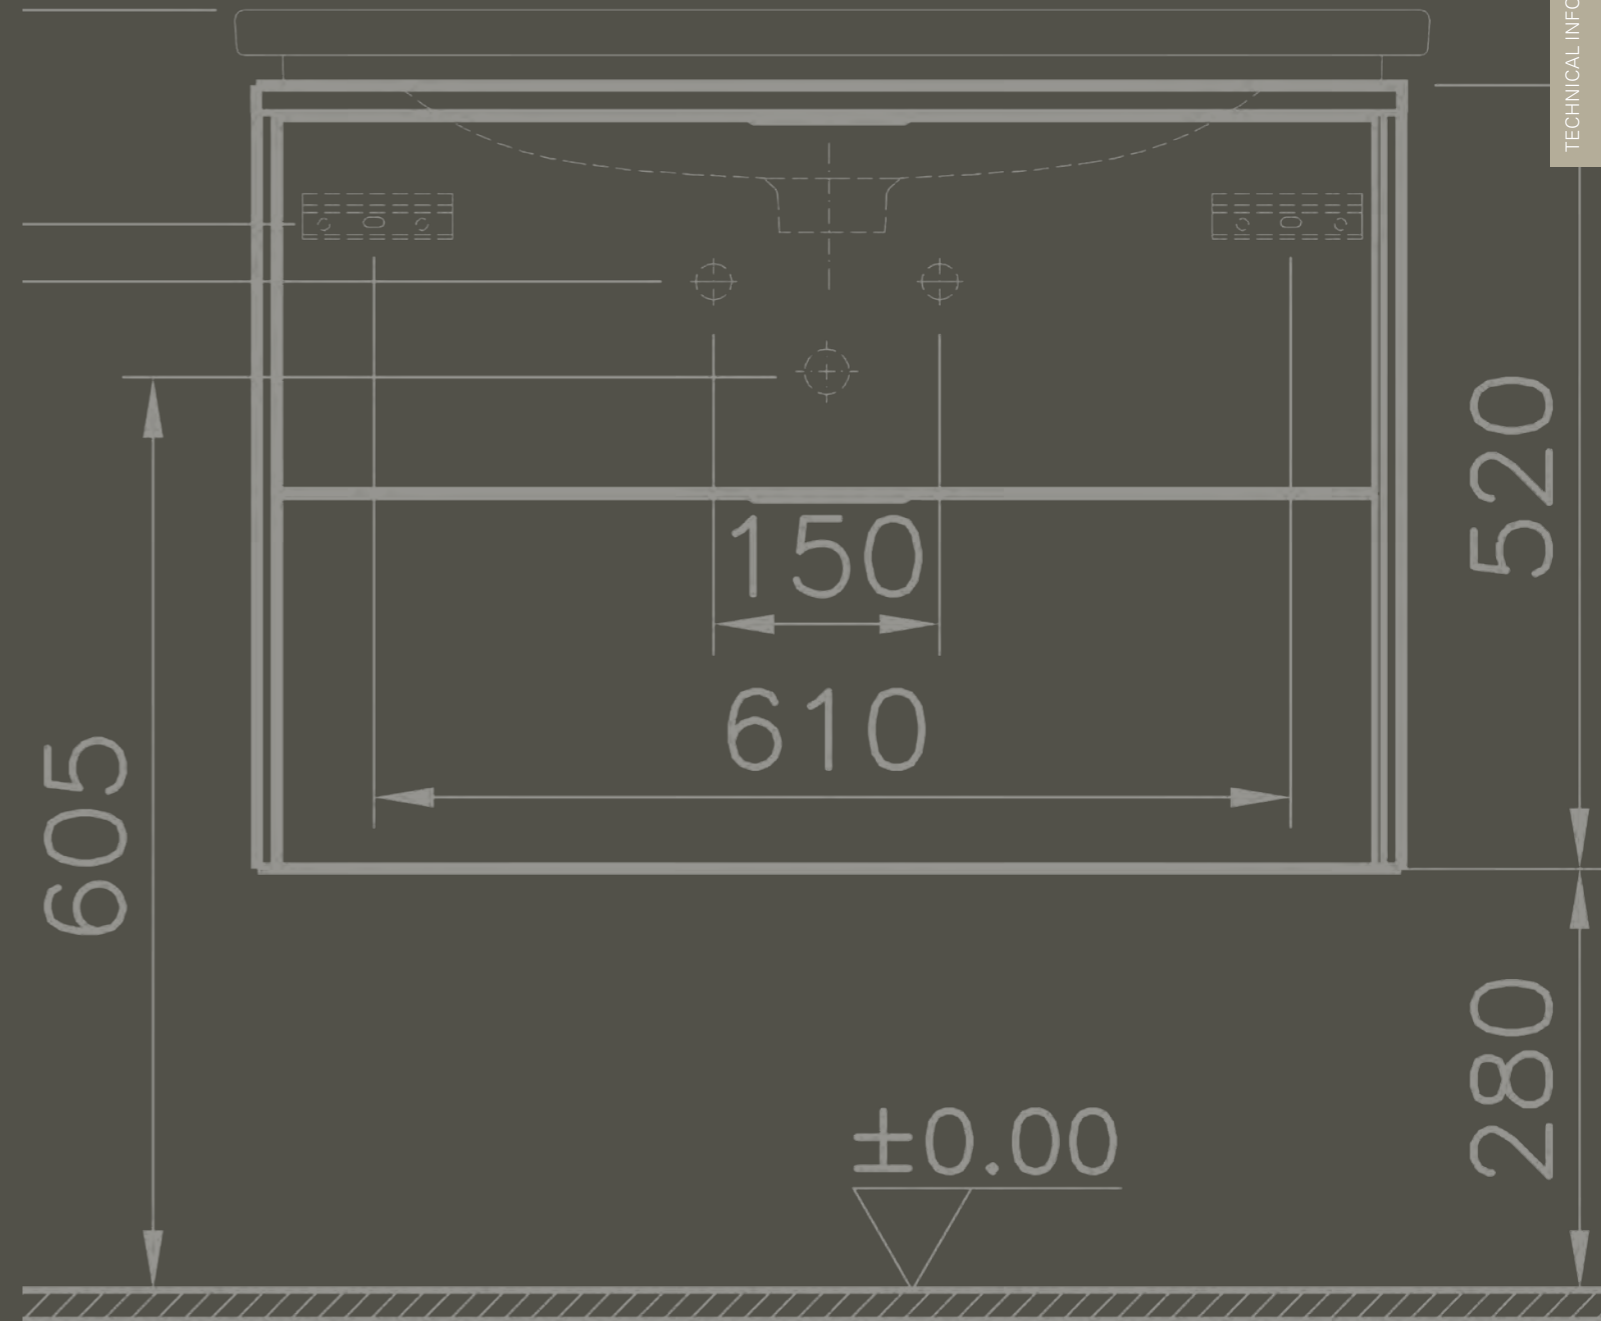

Please note:
TH = Tap hole
RH = Right hand
LH = Left hand
Dimensions ordered width x depth x height
Unless stated, compatible items are not included

TECHNICAL INFORMATION