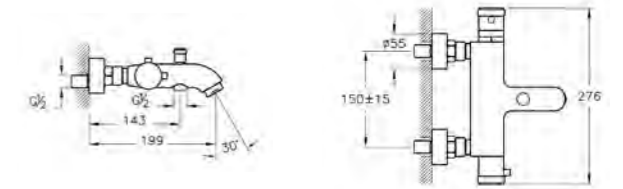

PRODUCT CODE:
A47056

PRODUCT DESCRIPTION:
Thermostatic bath / shower mixer

REC. MINIMUM PRESSURE:
1.0 bar

PRICE*:
£372