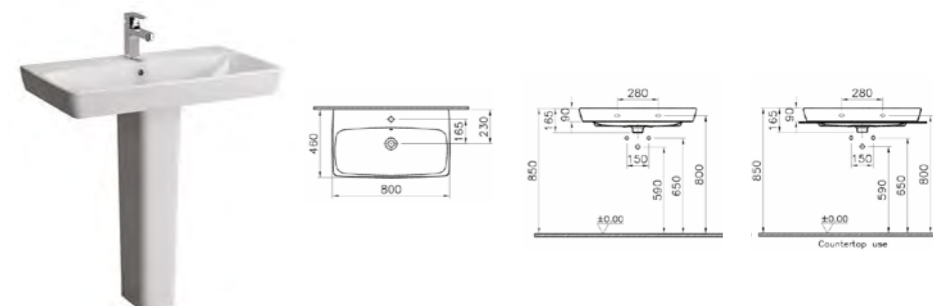

<sup>†</sup>no overflow hole

PRODUCT CODE:  
5664B003-0973 1TH  
5664B003-0937\* 1TH

PRODUCT DESCRIPTION:  
Washbasin, 100cm, for wall-hung,  
pedestal and countertop use

PRICE:  
£281

COMPATIBLE WITH:  
4456 Half pedestal, large £123  
4457 Pedestal £123  
6397 Ceramic waste cover,  
for use with pop-up mixers £51