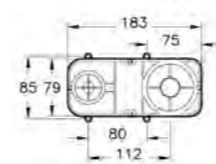

PRODUCT CODE:
A42230

PRODUCT DESCRIPTION:
Built-in basin mixer (concealed part for A42236 and A42237)

REC. MINIMUM PRESSURE:
0.5 bar

PRICE*:
£90