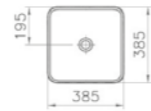

PRODUCT CODE:
4441B073-2100 Copper

PRODUCT DESCRIPTION:
Square bowl, 40cm with pattern

PRICE*:
£668

COMPATIBLE WITH:
A4514826 Waste set, copper £52