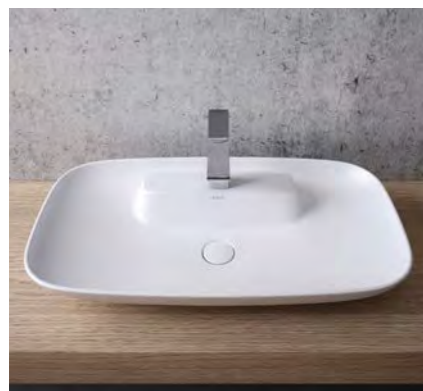

5882 Rectangular bowl, 85cm, matt white £635
A42329 Basin mixer, single lever £437