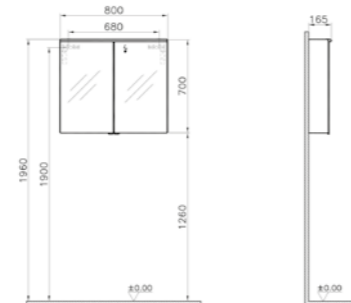

PRODUCT CODE:

- 58104 High gloss white
- 58097 Grey oak
- 58102 Metallic mink
- 58098 Waved natural wood
- 58103 Anthracite
- 58105 High gloss grey birch

PRODUCT DESCRIPTION:
Mirror cabinet, premium with LED lighting, 100cm

PRICE*:
£765