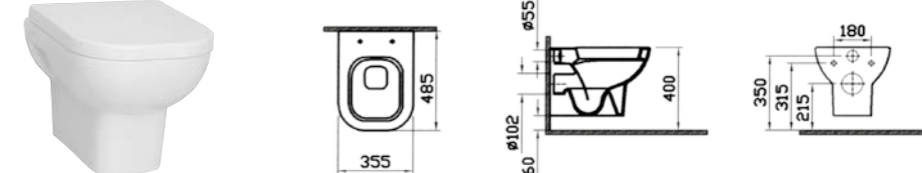

PRODUCT CODE:
5216B003-0075

PRODUCT DESCRIPTION:
Wall-hung WC pan,
short-projection

PRICE:
£319

COMPATIBLE WITH:
43-003-001 Toilet seat £75