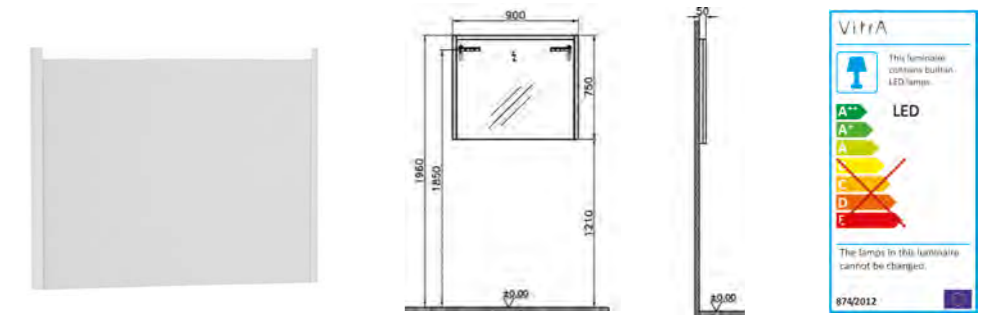

PRODUCT CODE:
56452 High gloss white
52974 Hacienda brown
53091 Hacienda black

PRODUCT DESCRIPTION:
Illuminated mirror, 90cm

PRICE*:
£715