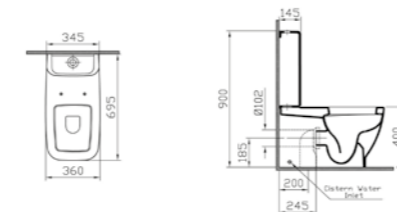

PRODUCT CODE:
4397B003-0075 WC pan
4396B003-7200 Cistern

PRODUCT DESCRIPTION:
Close-coupled WC pan, open
back / cistern including fittings

PRICE:
WC pan £360
Cistern £282

COMPATIBLE WITH:
91-003-001 Toilet seat £92
91-003-009 Toilet seat,
soft closing £155