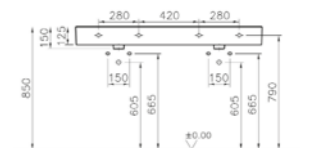

PRODUCT CODE:
4433B003-0001 1TH

PRODUCT DESCRIPTION:
Nuo washbasin with
two bowls, 130cm

PRICE*:
£607