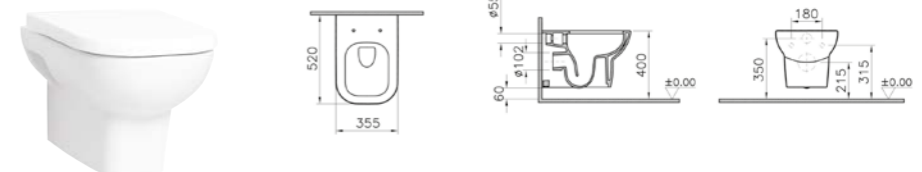

PRODUCT CODE:
7744B003-0075

RIM-EX
WC pan

PRODUCT DESCRIPTION:
Wall-hung WC pan, Rim-Ex

PRICE:
£362

COMPATIBLE WITH:
74-003-001 Toilet seat £87
74-003-009 Toilet seat,
soft closing £152