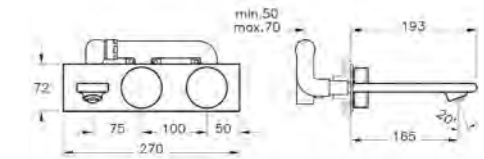

PRODUCT CODE:
A4231457

PRODUCT DESCRIPTION:
Built-in basin mixer

REC. MINIMUM PRESSURE:
1.0 bar

PRICE*:
£526