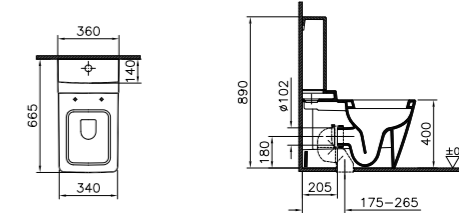

PRODUCT CODE:
4470B003-0585 WC pan
4471B003-7200 Cistern

PRODUCT DESCRIPTION:
Close-coupled WC pan, fully back-to-wall
Close-coupled cistern including fittings

PRICE*:
WC pan £323
Cistern £223

COMPATIBLE WITH:
76-003-001 Toilet seat £89
76-003-009 Toilet seat, soft closing £149