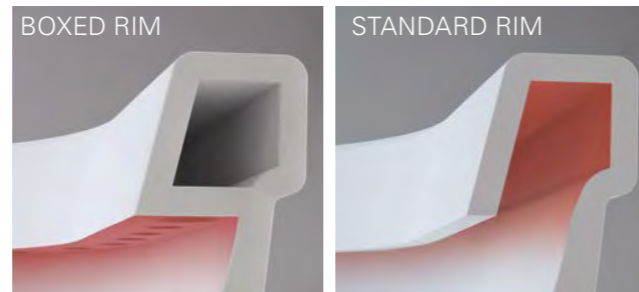

## VITRA INFINIT

Bathroom products made from mineralcast are distinguishable by the thinner profile edges and clean lines.

Made from a combination of natural stone powder and a polyester resin mineralcast produces a beautiful finish which is warm to the touch and easy to clean, it can also be used to create basins in wide range of shapes and sizes. Mineralcast is a hard-wearing material with the added benefit of being invisibly repairable in the unlikely event of the basin becoming damaged.

## SEE AND FEEL THE DIFFERENCE WITH VITRA INFINIT

BEAUTIFUL, THIN PROFILE EDGES

WARM TO TOUCH

VITRA RIM-EX™

Innovative design for improved hygiene and effortless cleaning.

Vitra's rimless WC pan technology dispenses with one of the most unhygienic aspects of traditional WC design, where hard-to-clean rims can harbour germs and allow them to multiply unchecked. The unique design of our Rim-Ex pans incorporates a water diverter to direct the flush around the bowl, which can be removed easily for cleaning.

- Easy cleaning
- No rim or holes for germs to collect
- 95% more hygienic than standard WC pans\*

- 1 RIMLESS BOWL**
  - Easy to clean with no rim or channel
  - No rim or holes where dirt and germs can collect
  - Efficient flushing in specially designed bowl
- 2 WATER OUTLET**
  - Precise water distribution for better flush
  - No hole for bacteria growth
- 3 CERAMIC WATER DISTRIBUTION TOOL**
  - Removable for easy cleaning

VITRA FRESH

VitrA Fresh WC pans feature an integral tank that dispenses detergent with every flush, helping to clean the pan thoroughly and protect against the build-up of bacteria.

VitrA Fresh prevents the need to add cleaning agents to the cistern, which can corrode the flushing mechanism. VitrA Fresh is currently only available in WCs in the M-Line series.