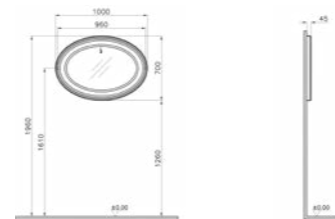

MIRRORS ELEGANCE

PRODUCT CODE:
56721

PRODUCT DESCRIPTION:
Illuminated mirror, matt white,
100cm

PRICE*: £528