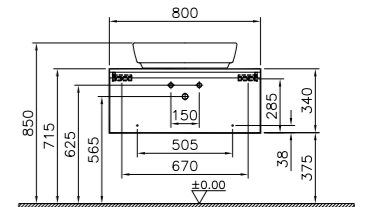

COMPATIBLE WITH:  
4388 Washbasin £187  
4389 Washbasin £250

PRODUCT CODE:  
56610 High gloss white  
56611 Mocha

PRODUCT DESCRIPTION:  
Washbasin unit with 1 drawer,  
80x45x34cm

PRICE\*:  
£557

COMPATIBLE WITH:  
4399 Washbasin £217