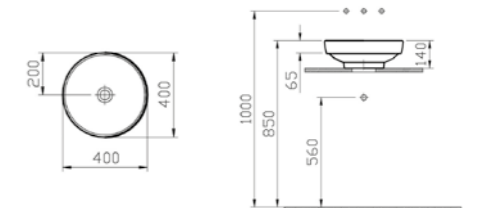

PRODUCT CODE:
4334B071-0016 Platinum

PRODUCT DESCRIPTION:
Circular bowl, 40cm

PRICE*:
£533

COMPATIBLE WITH:
A45148 Waste set, chrome £52