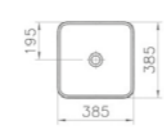

PRODUCT CODE:
4441B087-2000 Pearl pink and white

PRODUCT DESCRIPTION:
Square bowl, 40cm

PRICE:
£432

COMPATIBLE WITH:
A45148 Waste set, chrome £52