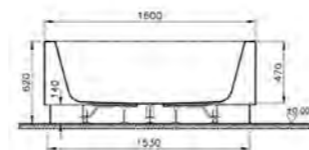

BATHS COCOON

PRODUCT CODE:
54310001000

PRODUCT DESCRIPTION:
Oval 160x80cm bath, including
leg set, panel and waste

PRICE*:
£2681

COMPATIBLE WITH:
5603873 Wooden step (780x270x175mm) £484
54260003000 Wall adapter £210
54260001000 Corner wall adapter right £263
54260002000 Corner wall adapter left £263