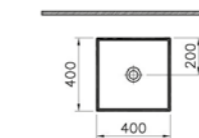

PRODUCT CODE:
89002

PRODUCT DESCRIPTION:
Square countertop basin, 40cm, Infnit mineralcast
White waste cover included

PRICE*:
£444