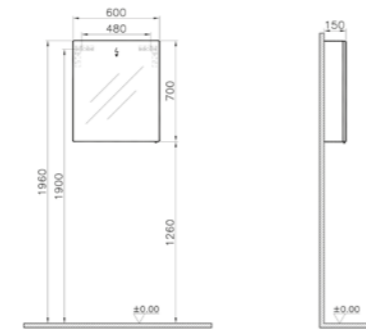

PRODUCT CODE:
57082 High gloss white

PRODUCT DESCRIPTION:
Mirror cabinet, classic,
right hand hinged, 60cm

PRICE:
£229