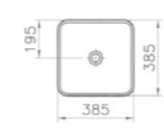

PRICE:  
£668

COMPATIBLE WITH:  
A4514826 Waste set, copper £52

PRODUCT CODE:  
4441B003-1361 White

PRODUCT DESCRIPTION:  
Square bowl, 40cm

PRICE:  
£257

COMPATIBLE WITH:  
A45148 Waste set, chrome £52

PRODUCT CODE:  
4441B087-2000 Pearl pink and white