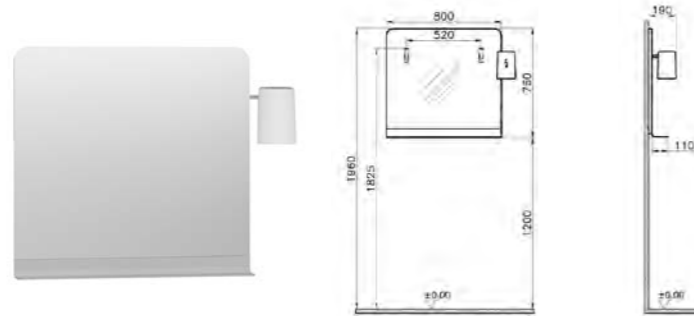

PRODUCT CODE:
56154 Mirror with shelf
56198 Lighting right
56334 Lighting left

PRODUCT DESCRIPTION:
Mirror with shelf, 80cm, lighting right

PRICE*:
Mirror with shelf £469
Lighting right £90
Lighting left £90