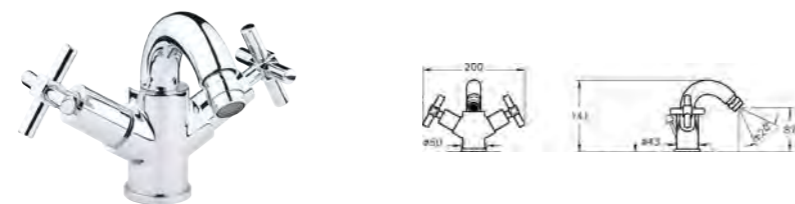

PRODUCT DESCRIPTION:  
Bidet mixer with pop-up waste

PRICE\*:  
£391

PRODUCT CODE:  
A45658 Chrome  
A4565823 Gold

PRODUCT DESCRIPTION:  
Elegance handshower,  
3 functions

PRICE\*:  
Chrome £78  
Gold £104