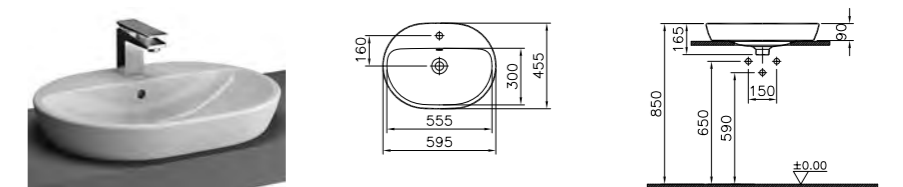

PRODUCT CODE:
5943B003-0001 1TH
5943B003-0041[†] 1TH
PRODUCT DESCRIPTION:
Bowl, 60cm
PRICE:
£163
*no overflow hole