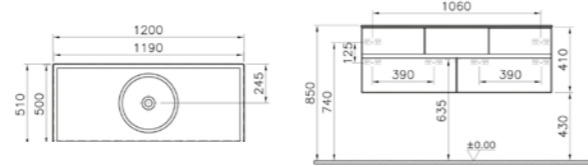

PRODUCT CODE:
58356 Chestnut
58359 High gloss grey
58984 High gloss mocha

PRODUCT DESCRIPTION:
Washbasin unit with 4 drawers,
120cm, including ceramic basin

PRICE*:
Chestnut £2386
High gloss grey £2272
High gloss mocha £2272