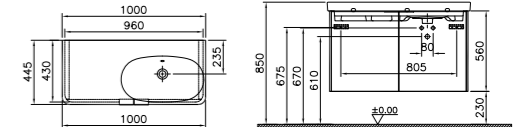

**PRODUCT DESCRIPTION:**  
 Asymmetrical washbasin unit with 2 doors, 100cm

**PRICE\*:**  
 £589

**COMPATIBLE WITH:**  
 5684 Asymmetrical washbasin, 100cm £255

- PRODUCT CODE:**  
 56425 High gloss white  
 56180 Anthracite  
 56181 Waved natural wood  
 56182 Grey natural wood