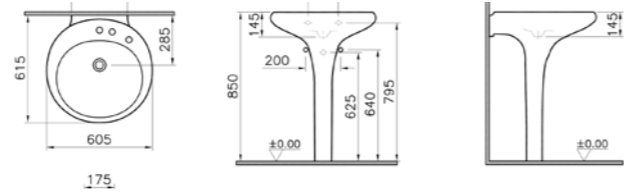

PRODUCT CODE:
4261B403-0041 White 1TH
4261B403-0871 White 3TH
4261B470-0041 Black 1TH
4261B470-0871 Black 3TH

PRODUCT DESCRIPTION:
Floor-standing washbasin, 60cm

PRICE*:
White £1291
Black £1809