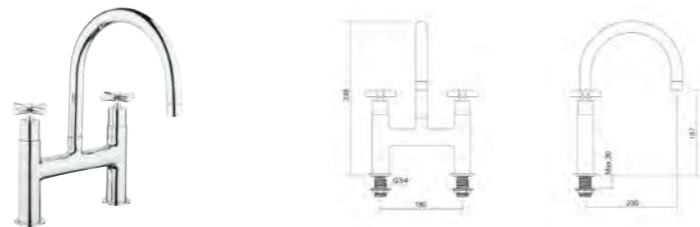

PRODUCT CODE:
A40856

PRODUCT DESCRIPTION:
H-type bath filler

REC. MINIMUM PRESSURE:
1.0 bar

PRICE*:
£311