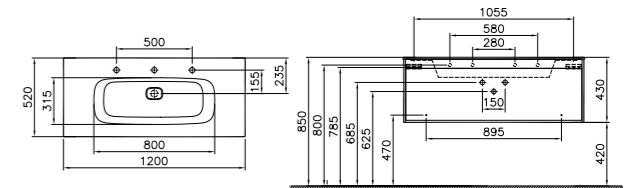

PRODUCT CODE:
58197 Plum tree
58198 High gloss white

PRODUCT DESCRIPTION:
Washbasin unit** with 1 drawer,
including Infnit washbasin, 120cm

PRICE*:
£1511