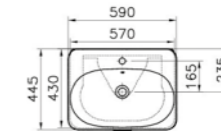

PRODUCT CODE:
56412 High gloss white
56325 Anthracite
56326 Waved natural wood
56327 Grey natural wood

PRODUCT DESCRIPTION:
Washbasin unit with 2 drawers, 60cm

PRICE:
£892

COMPATIBLE WITH:
5685 Countertop washbasin,
60cm £174 with LED lighting £324