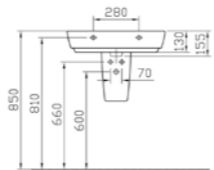

PRICE:  
£258

COMPATIBLE WITH:  
4385 Half pedestal £126  
4386 Pedestal £126

PRODUCT CODE:  
4382B003-0973 1TH

PRODUCT DESCRIPTION:  
Washbasin, 60cm for pedestal  
and countertop use

PRICE:  
£180

COMPATIBLE WITH:  
4385 Half pedestal £126  
4386 Pedestal £126