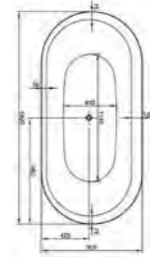

PRODUCT CODE:
53000001000

PRODUCT DESCRIPTION:
Oval bath 190x90cm, including
leg set, panel and waste

PRICE:
£3303