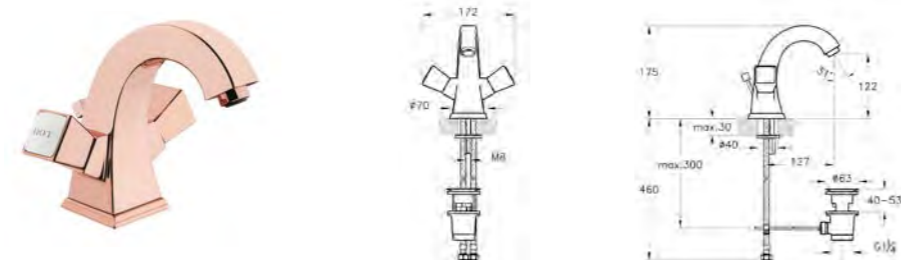

PRODUCT CODE:
A42338 Chrome
A4233823 Gold
A4233826 Copper

PRODUCT DESCRIPTION:
Basin mixer with pop-up waste

REC. MINIMUM PRESSURE:
1.0 bar

PRICE*:
Chrome £427
Gold £580
Copper £610