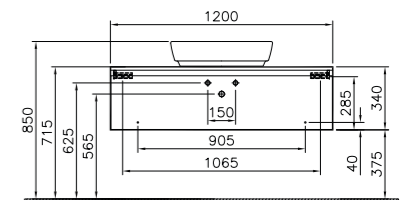

PRODUCT CODE:
56616 High gloss white
56617 Mocha

PRODUCT DESCRIPTION:
Washbasin unit with 1 drawer,
120x45x34cm

PRICE*:
£651

COMPATIBLE WITH:
4399 Washbasin £217