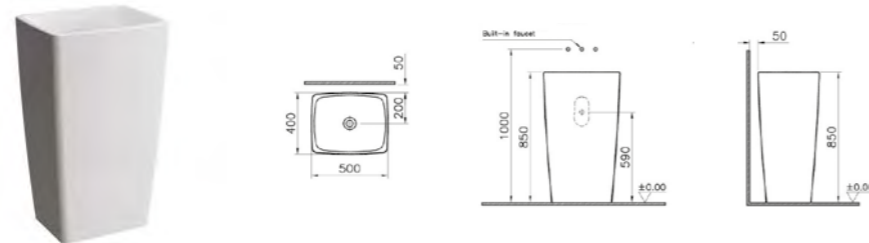

PRODUCT DESCRIPTION:  
Monobloc washbasin,  
50cm, no overflow hole

PRICE\*:  
£1057

COMPATIBLE WITH:  
6392 Ceramic waste cover set £51

PRODUCT CODE:  
5677B003-0585 WC pan  
4471B003-7200 Cistern

PRODUCT DESCRIPTION:  
Close-coupled WC pan,  
fully back-to-wall  
Close-coupled cistern  
including fittings