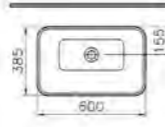

PRODUCT CODE:
4425B003-0016

PRODUCT DESCRIPTION:
Geo rectangular bowl, 60cm,
no overflow hole

PRICE*:
£320