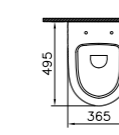

PRODUCT CODE:
4337B003-0075

PRODUCT DESCRIPTION:
Sento wall-hung WC pan, compact

PRICE*:
£206

COMPATIBLE WITH:
86-003-001 Toilet seat £86
86-003-009 Toilet seat,
soft closing £161
100-003-009 Slim toilet
seat, soft closing £127