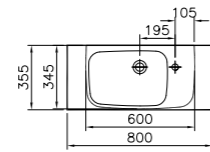

PRODUCT CODE:
56591 High gloss white
56592 Mocha

PRODUCT DESCRIPTION:
Washbasin unit with 2 drawers,
80x35x62cm

PRICE*:
£600

COMPATIBLE WITH:
4388 Washbasin £187
4389 Washbasin £250