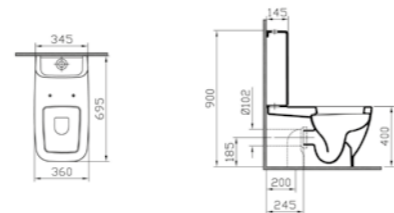

PRODUCT CODE:
4395B003-0585 WC pan
4396B003-7200 Cistern

PRODUCT DESCRIPTION:
Close-coupled WC pan,
fully back-to-wall
Close-coupled cistern including fittings

PRICE:
WC pan £360
Cistern £282

COMPATIBLE WITH:
91-003-001 Toilet seat £92
91-003-009 Toilet seat,
soft closing £155