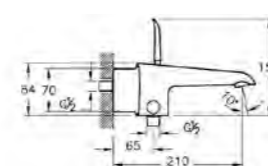

PRODUCT CODE:
A41245

PRODUCT DESCRIPTION:
Bath / shower mixer

REC. MINIMUM PRESSURE:
1.0 bar

PRICE*:
£742