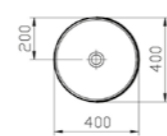

PRODUCT CODE:
4334B073-2100 Copper

PRODUCT DESCRIPTION:
Circular bowl, 40cm with pattern

PRICE:
£668

COMPATIBLE WITH:
A4514826 Waste set, copper £52