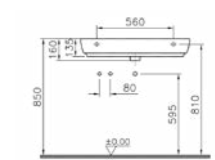

PRODUCT CODE:
4389B003-0922 1TH LH
4389B003-0921 1TH RH

PRODUCT DESCRIPTION:
Countertop washbasin, 80x35cm

PRICE:
£255