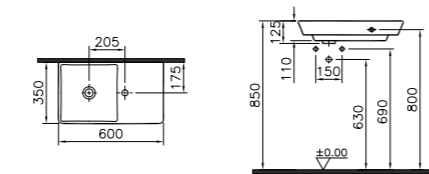

PRODUCT CODE:
4459B003-0041 1TH

PRODUCT DESCRIPTION:
Washbasin, 60x35cm,
no overflow hole

PRICE*:
£179