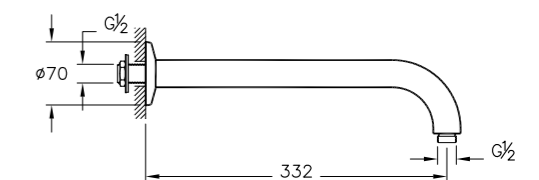

PRICE\*:  
£15

PRODUCT CODE:  
A45651

PRODUCT DESCRIPTION:  
Connection pipe, wall mounted, long

PRICE\*:  
£62

PRODUCT CODE:  
A45653

PRODUCT DESCRIPTION:  
Connection pipe, wall mounted, short

PRICE\*:  
£15