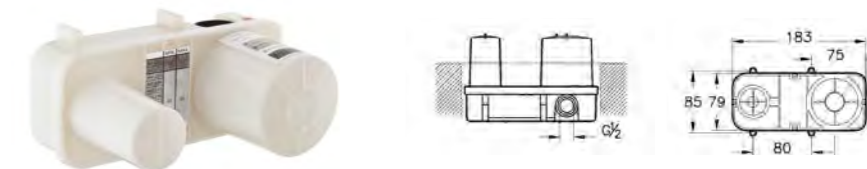

PRODUCT CODE:
A42230

PRODUCT DESCRIPTION:
Built-in basin mixer,
concealed part for A42231

REC. MINIMUM PRESSURE:
0.5 bar

PRICE:
£90