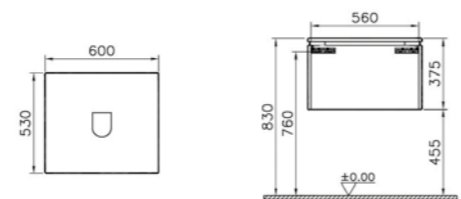

PRODUCT CODE:
53757 High gloss white
53759 Grey oak
55775 Waved natural wood
55776 Metallic mink

PRODUCT DESCRIPTION:
Washbasin unit with 1 drawer,
60x53x38cm, not including washbasin

PRICE*:
High gloss white £738
Other finishes £777