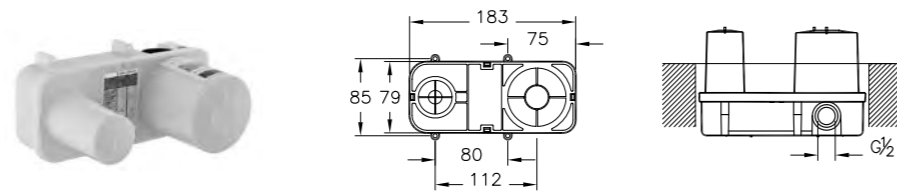

PRODUCT CODE:
A42230

PRODUCT DESCRIPTION:
Built-in basin mixer (concealed part)

REC. MINIMUM PRESSURE:
0.5 bar

PRICE*:
£90