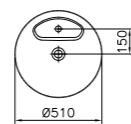

PRODUCT CODE:
5880B403-0041 White 1TH
5880B401-0041 Matt white 1TH
5880B483-0041 Matt black 1TH
5880B420-0041 Matt taupe 1TH

PRODUCT DESCRIPTION:
Round bowl, 50cm

PRICE*:
White £432
Matt white £519
Matt black £583
Matt taupe £519