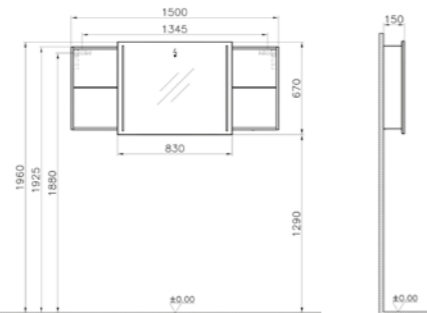

PRODUCT CODE:
56485 Chestnut
56486 High gloss grey
58995 High gloss mocha

PRODUCT DESCRIPTION:
Illuminated mirror cabinet with sliding door, 150cm

PRICE*:
Chestnut £1287
High gloss grey £1225
High gloss mocha £1225