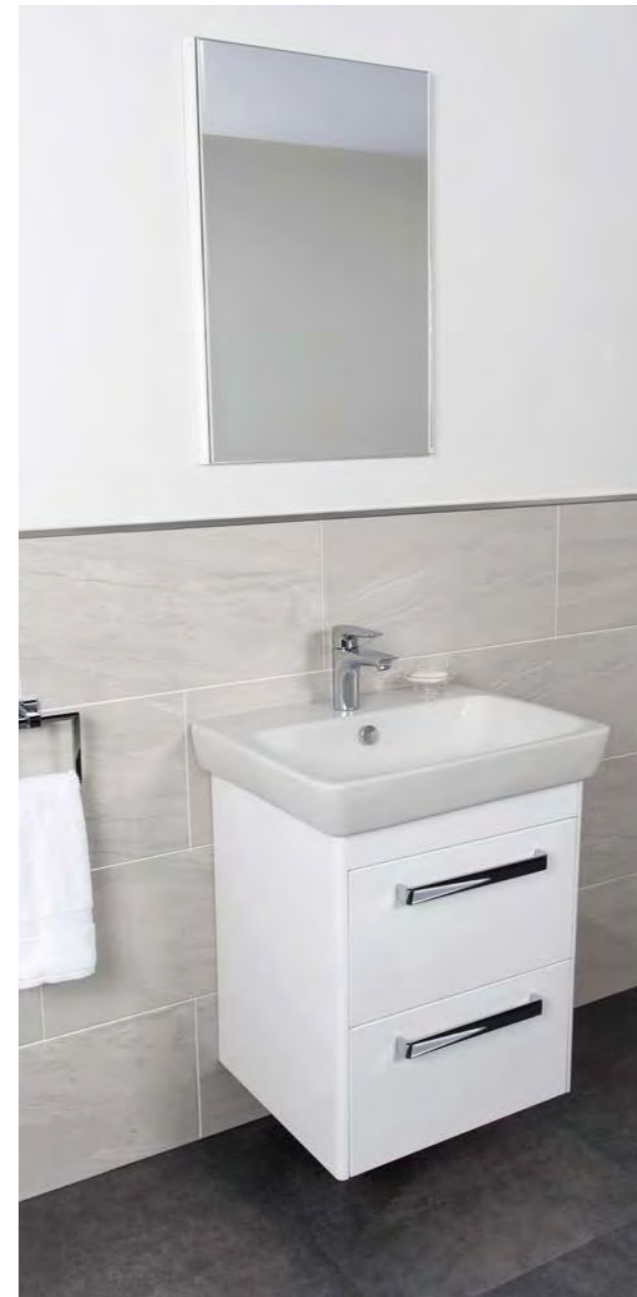

UML60GW2D Washbasin unit with drawers, 60cm, high gloss white £490 **NEW**
5662 Washbasin, 60cm £163
UML60GWMR Mirror, 60cm, high gloss white £175 **NEW**