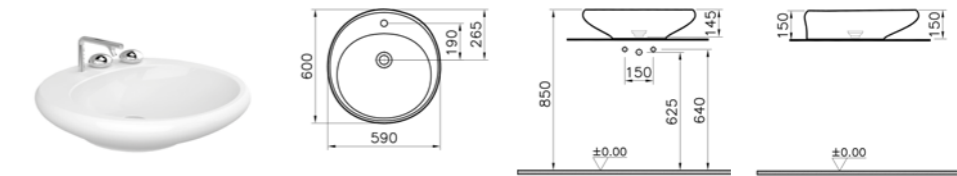

PRODUCT CODE:
4279B403-0041 White 1TH
4279B403-0871 White 3TH
4279B470-0041 Black 1TH
4279B470-0871 Black 3TH

PRODUCT DESCRIPTION:
Countertop washbasin, 60cm

PRICE*:
White £869
Black £1216