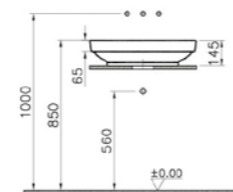

PRODUCT CODE:
4442B072-0016 Gold

PRODUCT DESCRIPTION:
Rectangular bowl, 60cm

PRICE*:
£845

COMPATIBLE WITH:
A4514823 Waste set, gold £52