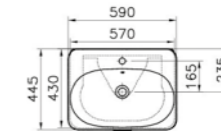

COMPATIBLE WITH:

5685 Countertop washbasin, 60cm £174 with LED lighting £324