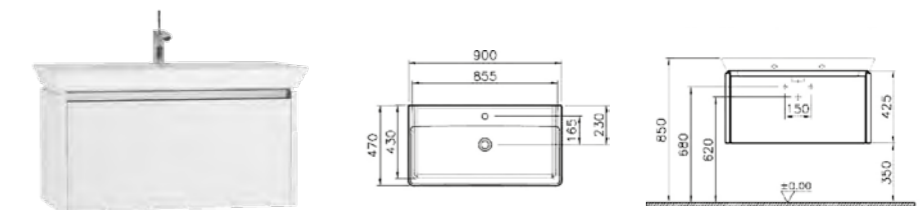

PRODUCT CODE:

- 56446 High gloss white
- 52968 Hacienda brown
- 53067 Hacienda black

PRODUCT DESCRIPTION:

Washbasin unit with  
1 drawer, 86cm

PRICE\*:  
£776

COMPATIBLE WITH:  
4454 Washbasin, 90cm £327

PRODUCT CODE:  
 56448 High gloss white  
 52970 Hacienda brown  
 53075 Hacienda black