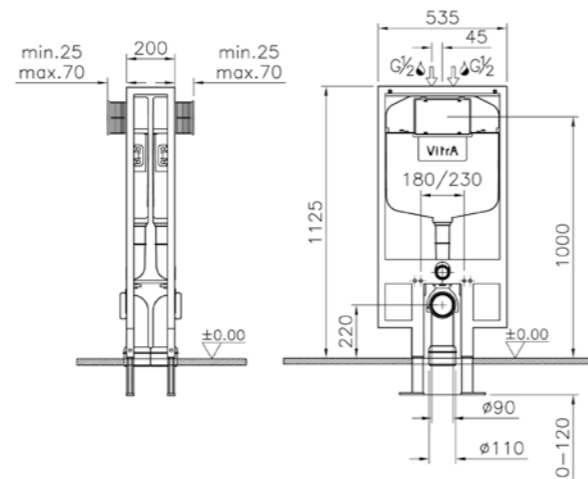

DOUBLE FLOOR FIXATION / SLIM FRAME

740-5850-01
3/6 litres wall-hung frame £447

740-5850-02
2.5/4 litres wall-hung frame £447

Installation type:
Rapid, Back-to-back
Front wall: Lightweight construction

Control type:
Dual flush

Volume of water:
3/6 litres (adjustable to be used at 2.5/4 litres)
2.5/4 litres (adjustable to be used at 3/6 litres)

Working pressure: 0.5-10 bar

Weight: 30kg

FLOOR FIXATION / REGULAR FRAME

742-4800-01
3/6 litres wall-hung frame £247

742-4800-02
2.5/4 litres wall-hung frame £247

Installation type:
Rapid, stud wall
Front wall: Lightweight construction
Back wall: Lightweight construction

Control type:
Dual flush

Volume of water:
3/6 litres (adjustable to be used at 2.5/4 litres)
2.5/4 litres (adjustable to be used at 3/6 litres)

Working pressure: 0.5-10 bar

Weight: 20kg

FLOOR AND WALL FIXATION / REGULAR FRAME

742-5805-01
3/6 litres wall-hung frame £216

742-5800-02
2.5/4 litres wall-hung frame £216

Installation type:
Rapid, solid wall
Front wall: Lightweight construction
Back wall: Brick construction

Control type:
Dual flush

Volume of water:
3/6 litres (adjustable to be used at 2.5/4 litres)
2.5/4 litres (adjustable to be used at 3/6 litres)

Working pressure: 0.5-10 bar

Weight: 16kg

DOUBLE FLOOR FIXATION / REGULAR FRAME

742-5850-01
3/6 litres wall-hung frame £431

742-5850-02
2.5/4 litres wall-hung frame £431

Installation type:
Rapid, Back to back
Front wall: Lightweight construction

Control type:
Dual flush

Volume of water:
3/6 litres (adjustable to be used at 2.5/4 litres)
2.5/4 litres (adjustable to be used at 3/6 litres)

Working pressure: 0.5-10 bar

Weight: 20kg

COMPATIBLE FLUSH PLATES

MECHANICAL

Sirius Loop O Loop R Loop T Select

Available in:
A range of other colour finishes

PNEUMATIC

Twin 2 Twin O