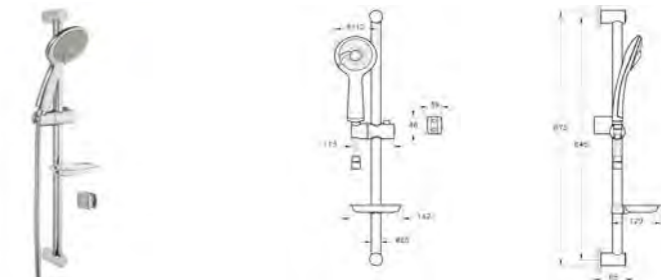

PRODUCT CODE:
A45495

PRODUCT DESCRIPTION:
Samba handshower with slide rail,
3 functions

PRICE*:
£82