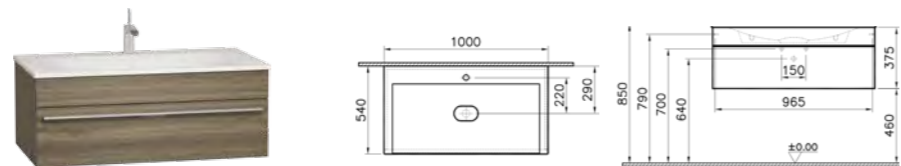

PRODUCT CODE:
56244 High gloss white
56245 High gloss grey birch

PRODUCT DESCRIPTION:
Washbasin unit, 120cm,
including Infinet mineralcast
washbasin†

PRICE*:
£1675