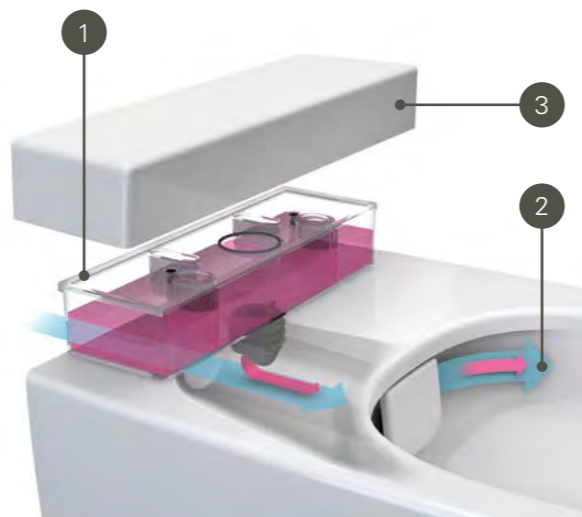

## SEE AND FEEL THE DIFFERENCE WITH VITRA INFINIT

BEAUTIFUL, THIN PROFILE EDGES

WARM TO TOUCH

VITRA RIM-EX™

Innovative design for improved hygiene and effortless cleaning.

Vitra's rimless WC pan technology dispenses with one of the most unhygienic aspects of traditional WC design, where hard-to-clean rims can harbour germs and allow them to multiply unchecked. The unique design of our Rim-Ex pans incorporates a water diverter to direct the flush around the bowl, which can be removed easily for cleaning.

- Easy cleaning
- No rim or holes for germs to collect
- 95% more hygienic than standard WC pans\*

- 1 RIMLESS BOWL**
  - Easy to clean with no rim or channel
  - No rim or holes where dirt and germs can collect
  - Efficient flushing in specially designed bowl
- 2 WATER OUTLET**
  - Precise water distribution for better flush
  - No hole for bacteria growth
- 3 CERAMIC WATER DISTRIBUTION TOOL**
  - Removable for easy cleaning

VITRA FRESH

VitrA Fresh WC pans feature an integral tank that dispenses detergent with every flush, helping to clean the pan thoroughly and protect against the build-up of bacteria.

VitrA Fresh prevents the need to add cleaning agents to the cistern, which can corrode the flushing mechanism. VitrA Fresh is currently only available in WCs in the M-Line series.

WC PAN WITH LIQUID CLEANING TANK PROVIDES MAXIMUM HYGIENE AND A FRESH SCENT WITH EVERY FLUSH

- 1 The detergent tank sits on top of the WC pan and stores and mixes liquid detergent\* with flushing water for maximum hygiene
- 2 VitrA Fresh not only emits the pleasant scent of your detergent but provides superior hygiene and sanitation with every flush
- 3 The removable lid enables easy cleaning and refill