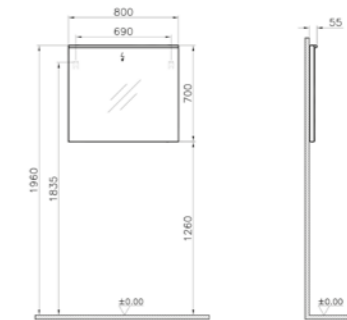

PRODUCT CODE:
56865

PRODUCT DESCRIPTION:
Mirror, premium with
LED lighting, 80cm

PRICE:
£352