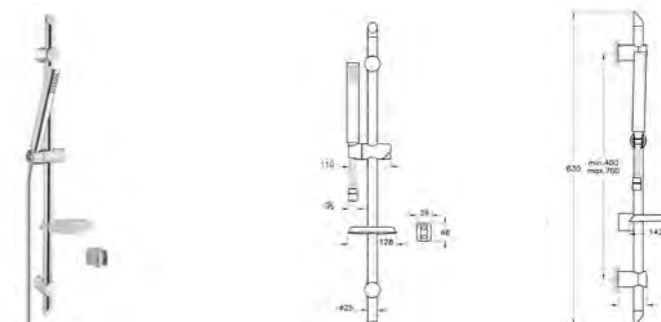

PRODUCT DESCRIPTION:  
Sense handshower with slide rail

PRICE\*:  
£91

PRODUCT CODE:  
A45610

PRODUCT DESCRIPTION:  
Q-Line handshower with slide rail

PRICE\*:  
£200