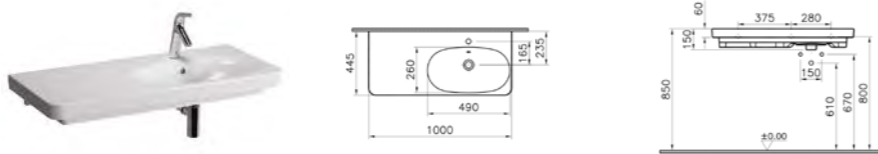

PRODUCT CODE:
5684B003-0001 1TH

PRODUCT DESCRIPTION:
Asymmetrical washbasin,
100cm

PRICE:
£261