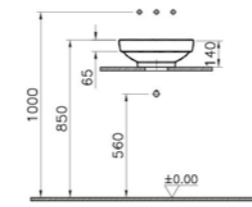

PRODUCT CODE:
4441B088-2000 Pearl blue and white

PRODUCT DESCRIPTION:
Square bowl, 40cm

PRICE:
£432

COMPATIBLE WITH:
A45148 Waste set, chrome £52