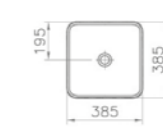

PRODUCT DESCRIPTION:  
Square bowl, 40cm

PRICE:  
£432

COMPATIBLE WITH:  
A45148 Waste set, chrome £52

PRODUCT CODE:  
4441B071-0016 Platinum

PRODUCT DESCRIPTION:  
Square bowl, 40cm

PRICE:  
£533

COMPATIBLE WITH:  
A45148 Waste set, chrome £52