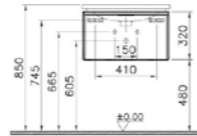

PRODUCT CODE:

- 56398 High gloss white
- 56316 Anthracite
- 56317 Waved natural wood
- 56318 Grey natural wood

PRODUCT DESCRIPTION:

Washbasin unit with 1 drawer, 60cm

PRICE:
£726

COMPATIBLE WITH:

5685 Countertop washbasin, 60cm £174 with LED lighting £324