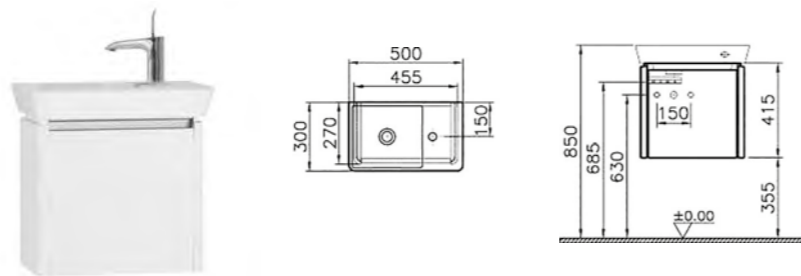

PRODUCT CODE:

- 56456 High gloss white
- 52963 Hacienda brown
- 53043 Hacienda black

PRODUCT DESCRIPTION:
Cloakroom unit with 1 door,
right hand hinged, 46cm

PRICE*:
£419

COMPATIBLE WITH:
4458 Washbasin, 50x30cm £132