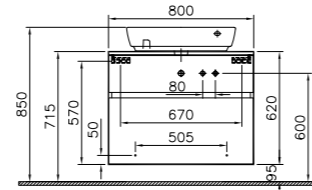

PRODUCT CODE:
56591 High gloss white
56592 Mocha

PRODUCT DESCRIPTION:
Washbasin unit with 2 drawers,
80x35x62cm

PRICE*:
£600

COMPATIBLE WITH:
4388 Washbasin £187
4389 Washbasin £250