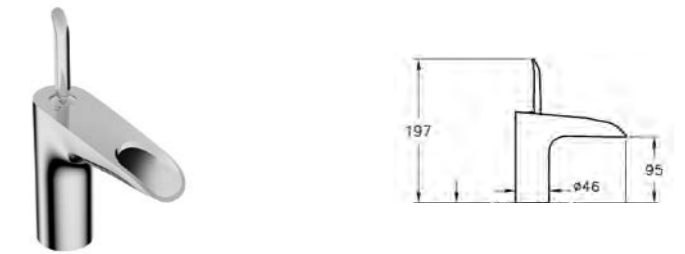

PRODUCT CODE:
A41242

PRODUCT DESCRIPTION:
Basin mixer, cascade flow

REC. MINIMUM PRESSURE:
0.4 bar

PRICE*:
£337