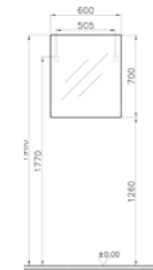

MIRRORS UNIVERSAL / CLASSIC

PRODUCT CODE:
56855

PRODUCT DESCRIPTION:
Mirror, classic, 60cm

PRICE:
£115