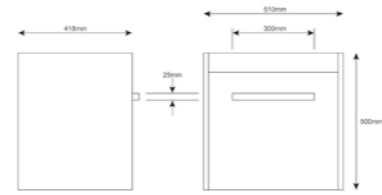

PRODUCT CODE:
UML60GW1D High gloss white
UML60GG1D Gloss grey
UML60DE1D Dark elm

PRODUCT DESCRIPTION:
Washbasin unit with 1 drawer,
60cm – new model

PRICE:
£415

COMPATIBLE WITH:
Washbasin, 60cm £163:
5662B003-0973 1TH
5662B003-0937* 1TH
*no overflow hole