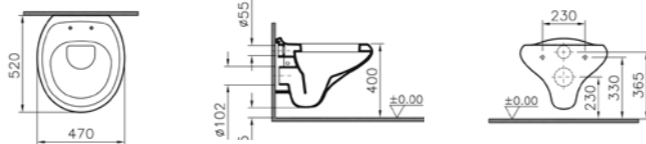

COMPATIBLE WITH:  
Toilet seat, soft closing  
66-003-109 White £293  
66-070-109 Black £408

PRODUCT CODE:  
4256B003-0848 White  
4256B470-0848 Black

PRODUCT DESCRIPTION:  
Wall-hung bidet

PRICE\*:  
White £770  
Black £1075