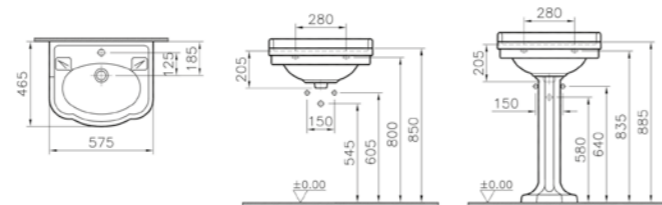

SANITARYWARE ELEGANCE

PRODUCT CODE:
6155B003-0001 1TH
6155B003-0033 3TH

PRODUCT DESCRIPTION:
Washbasin, 57cm

PRICE*:
£246

COMPATIBLE WITH:
4371 Pedestal £146
A45148 Waste set, chrome £52
A4514823 Waste set, gold £52
A4514826 Waste set, copper £52