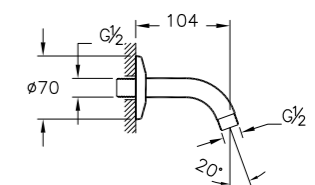

PRICE\*:  
£15

PRODUCT CODE:  
A45651

PRODUCT DESCRIPTION:  
Connection pipe, wall mounted, long

PRICE\*:  
£62

PRODUCT CODE:  
A45653

PRODUCT DESCRIPTION:  
Connection pipe, wall mounted, short

PRICE\*:  
£15