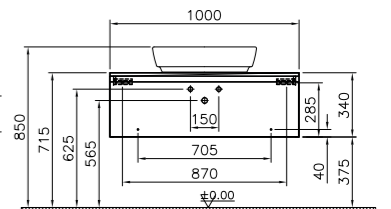

PRODUCT CODE:
56613 High gloss white
56614 Mocha

PRODUCT DESCRIPTION:
Washbasin unit with 1 drawer,
100x45x34cm

PRICE*:
£617

COMPATIBLE WITH:
4399 Washbasin £217