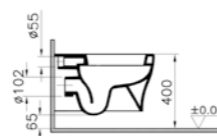

## FURNITURE OPTIONS

PRODUCT CODE:  
80104

PRODUCT DESCRIPTION:  
Bracket without towel holder,  
3x47x18cm, chrome

PRICE:  
£92

Please enquire for more information

PRODUCT CODE:  
80258

PRODUCT DESCRIPTION:  
Towel holder / bracket,  
3x47x13cm, chrome