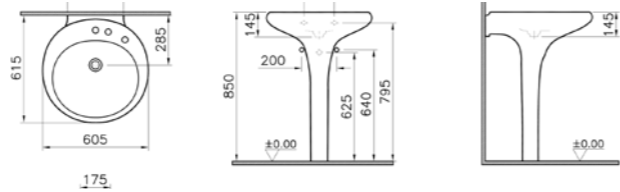

PRODUCT CODE:
4261B403-0041 White 1TH
4261B403-0871 White 3TH
4261B470-0041 Black 1TH
4261B470-0871 Black 3TH

PRODUCT DESCRIPTION:
Floor-standing washbasin, 60cm

PRICE*:
White £1291
Black £1809