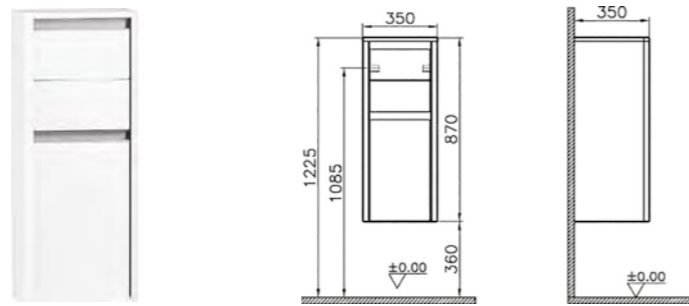

PRODUCT CODE:

- 56454 High gloss white Left hand hinged
- 56455 High gloss white Right hand hinged
- 52976 Hacienda brown Left hand hinged
- 52977 Hacienda brown Right hand hinged
- 55058 Hacienda black Left hand hinged
- 55062 Hacienda black Right hand hinged

PRODUCT DESCRIPTION:
Medium unit with 2 drawers
and 1 door, 35x35x87cm

PRICE*:
£558