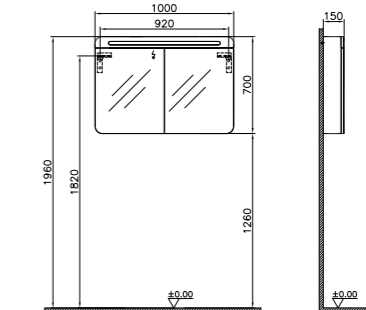

PRODUCT CODE:
56424 High gloss white
56177 Anthracite
56178 Waved natural wood
56179 Grey natural wood

PRODUCT DESCRIPTION:
Mirror cabinet with LED lighting,
100cm

PRICE*:
£668