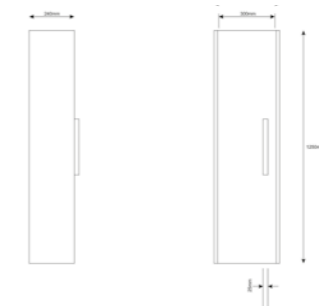

PRODUCT CODE:  
 UML35GW1D High gloss white  
 UML35GG1D Gloss grey  
 UML35DE1D Dark elm

PRODUCT DESCRIPTION:  
 Tall unit, reversible, 24cm

PRICE:  
 £265

PRODUCT CODE:  
 UML60GWMR High gloss white  
 UML60GGMR Gloss grey  
 UML60DEMR Dark elm