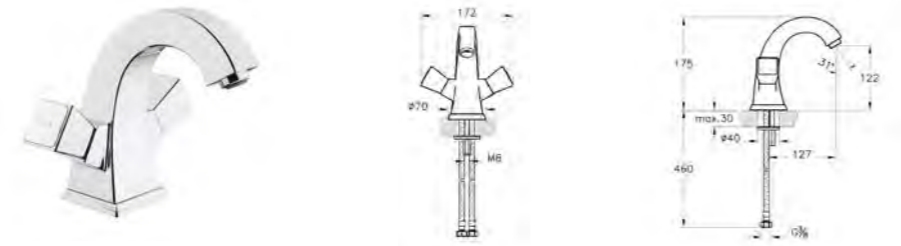

BRASSWARE ELEGANCE

PRODUCT CODE:
A42337 Chrome
A4233723 Gold
A4233726 Copper

PRODUCT DESCRIPTION:
Basin mixer

REC. MINIMUM PRESSURE:
1.0 bar

PRICE*:
Chrome £391
Gold £534
Copper £559