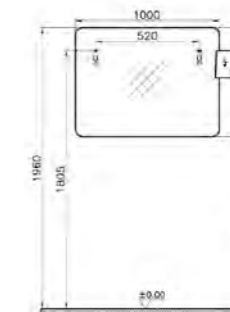

PRODUCT CODE:

- 56158 Mirror
- 56198 Lighting right
- 56334 Lighting left

PRODUCT DESCRIPTION:
Mirror, lighting right, 100cm

PRICE:
Mirror £324
Lighting right £90
Lighting left £90