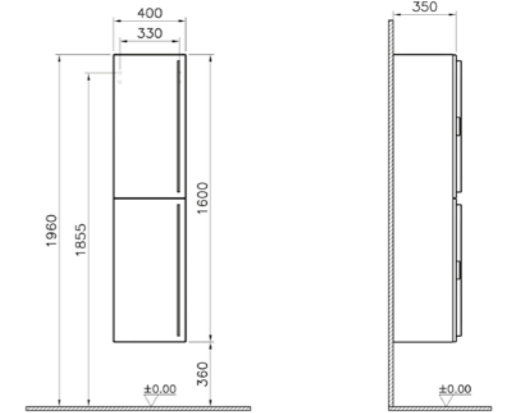

PRODUCT CODE:
56259 High gloss grey birch

PRODUCT DESCRIPTION:
Tall unit with 2 doors, right hand
hinged, 1 fixed shelf; 4 modular
glass shelves, 35cm

PRICE*:
High gloss grey birch £899