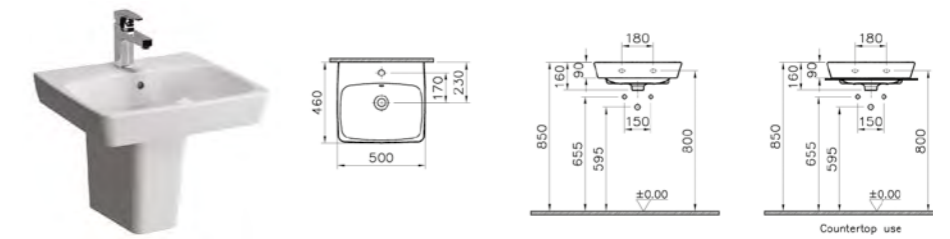

PRODUCT CODE:
5661B003-0973 1TH
5661B003-0937[†] 1TH

PRODUCT DESCRIPTION:
Washbasin, 50cm, for wall-hung,
pedestal and countertop use

PRICE:
£163

COMPATIBLE WITH:
4456 Half pedestal £123
4457 Pedestal £123
6397 Ceramic waste cover,
for use with pop-up mixers £51

[†]no overflow hole