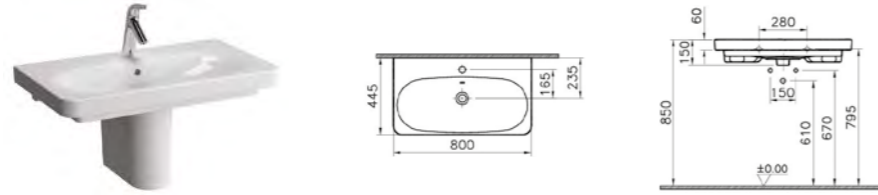

PRODUCT CODE:
5682B003-0001 1TH
5682B003-0033 3TH

PRODUCT DESCRIPTION:
Washbasin, 80cm for wall-hung,
pedestal and countertop use

PRICE:
£206

COMPATIBLE WITH:
5691 Half pedestal £120
5690 Pedestal £120