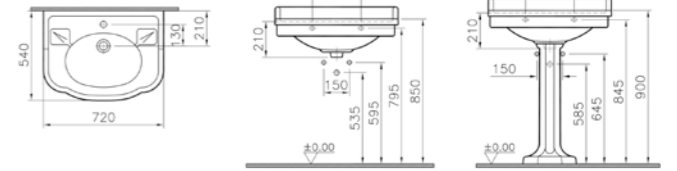

PRODUCT CODE:
6055B003-0001 1TH
6055B003-0033 3TH

PRODUCT DESCRIPTION:
Washbasin, 72cm

PRICE*:
£246

COMPATIBLE WITH:
4371 Pedestal £146
A45148 Waste set, chrome £52
A4514823 Waste set, gold £52
A4514826 Waste set, copper £52