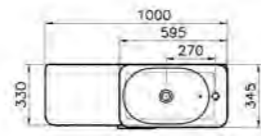

PRODUCT CODE:

- 56519 High gloss white
- 56520 Anthracite
- 56521 Waved natural wood
- 56522 Grey natural wood

PRODUCT DESCRIPTION:
Narrow washbasin unit, 100cm

PRICE:
£655

COMPATIBLE WITH:
5689 Countertop washbasin, 60x35cm £174