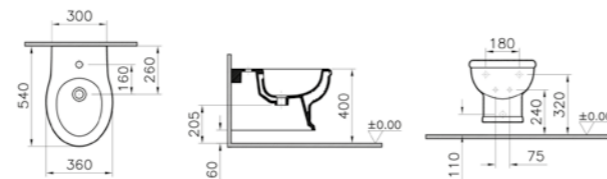

## SANITARYWARE ELEGANCE

PRODUCT CODE:  
6597B003-0068 1TH

PRODUCT DESCRIPTION:  
Bidet

PRICE\*: £241

PRODUCT CODE:  
5803B003-0288 1TH

PRODUCT DESCRIPTION:  
Wall-hung bidet

PRICE\*: £241