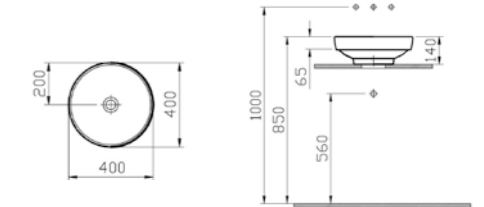

SANITARYWARE WATER JEWELS

PRODUCT CODE:
4334B003-1361 White

PRODUCT DESCRIPTION:
Circular bowl, 40cm

PRICE*:
£257

COMPATIBLE WITH:
A45148 Waste set, chrome £52