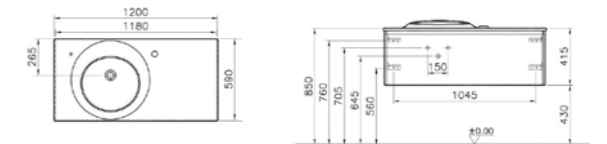

PRODUCT CODE:
60078 White
60070 Olive green
60074 Burgundy

PRODUCT DESCRIPTION:
Washbasin unit with 1 drawer,
120cm including Inifit mineralcast washbasin*

PRICE*:
£3005