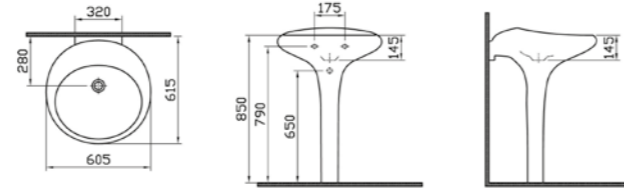

PRODUCT CODE:
4251B403-0016 White 0TH
4251B470-0016 Black 0TH

PRODUCT DESCRIPTION:
Floor-standing washbasin, 60cm

PRICE*:
White £1291
Black £1809