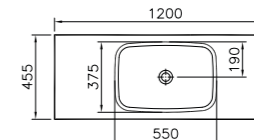

PRODUCT CODE:
56616 High gloss white
56617 Mocha

PRODUCT DESCRIPTION:
Washbasin unit with 1 drawer,
120x45x34cm

PRICE*:
£651

COMPATIBLE WITH:
4399 Washbasin £217