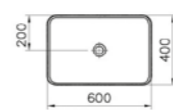

PRODUCT CODE:
4442B073-0016 Copper

PRODUCT DESCRIPTION:
Rectangular bowl, 60cm

PRICE*:
£701

COMPATIBLE WITH:
A4514826 Waste set, copper £52