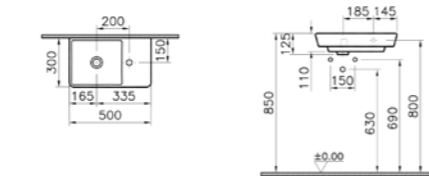

PRODUCT CODE:
4458B003-0041 1TH

PRODUCT DESCRIPTION:
Washbasin, 50x30cm,
no overflow hole

PRICE*:
£135