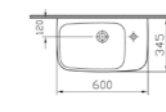

PRODUCT CODE:
4388B003-0921 1TH RH

PRODUCT DESCRIPTION:
Countertop washbasin, 60x35cm

PRICE:
£191