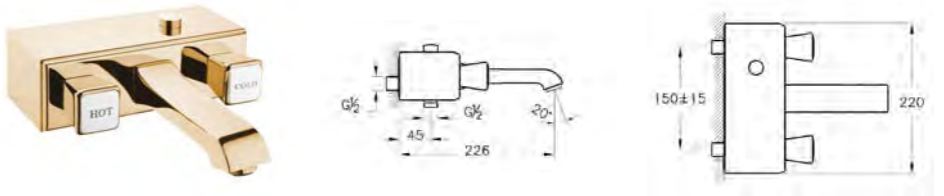

PRODUCT CODE:
A42343 Chrome
A4234323 Gold

PRODUCT DESCRIPTION:
Bath / shower mixer

REC. MINIMUM PRESSURE:
1.0 bar

PRICE*:
Chrome £488
Gold £661

COMPATIBLE WITH:
A45657 Elegance shower
column, chrome £365
A4565723 Elegance shower
column, gold £519