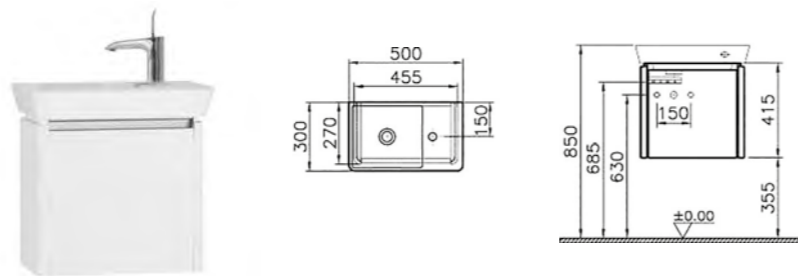

PRODUCT CODE:

- 56456 High gloss white
- 52963 Hacienda brown
- 53043 Hacienda black

PRODUCT DESCRIPTION:
Cloakroom unit with 1 door,
right hand hinged, 46cm

PRICE*:
£419

COMPATIBLE WITH:
4458 Washbasin, 50x30cm £132