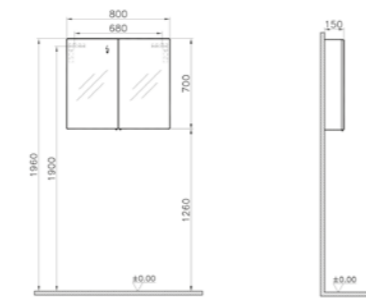

PRODUCT CODE:
57083 High gloss white

PRODUCT DESCRIPTION:
Mirror cabinet, classic, 80cm

PRICE:
£265