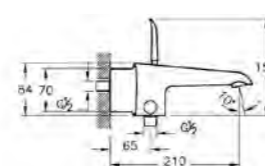

PRODUCT CODE:
A41245

PRODUCT DESCRIPTION:
Bath / shower mixer

REC. MINIMUM PRESSURE:
1.0 bar

PRICE*:
£742