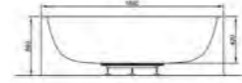

BATHS ISTANBUL

PRODUCT CODE:
52990001000

PRODUCT DESCRIPTION:
Cylindrical bath Ø160cm, including
leg set, panel and waste

PRICE:
£3684