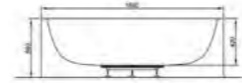

BATHS ISTANBUL

PRODUCT CODE:
52990001000

PRODUCT DESCRIPTION:
Cylindrical bath Ø160cm, including
leg set, panel and waste

PRICE:
£3684