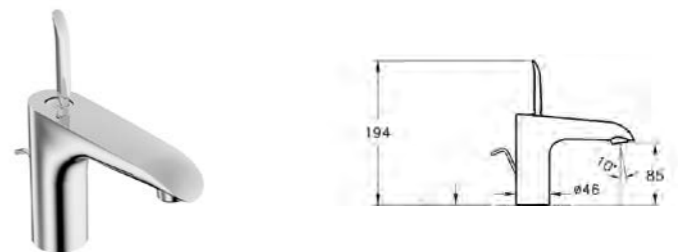

PRODUCT CODE:
A41237

PRODUCT DESCRIPTION:
Basin mixer with pop-up waste

REC. MINIMUM PRESSURE:
0.4 bar

PRICE*:
£315