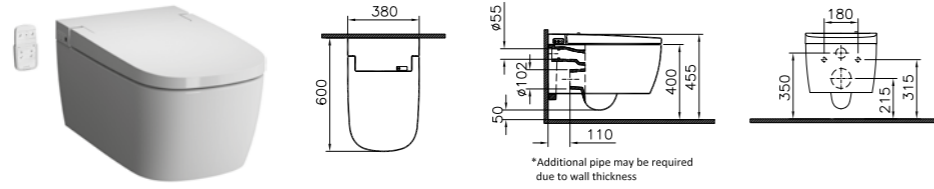

## SANITARYWARE V-CARE

PRODUCT CODE:  
5674B003-6103 Essential  
5674B003-6104 Comfort

PRODUCT DESCRIPTION:  
V-care WC, including toilet seat

PRICE\*:  
Essential £1299  
Comfort £1899