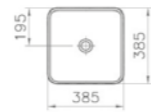

SANITARYWARE WATER JEWELS

PRODUCT CODE:
4441B072-2100 Gold

PRODUCT DESCRIPTION:
Square bowl, 40cm with pattern

PRICE*:
£837

COMPATIBLE WITH:
A4514823 Waste set, gold £52