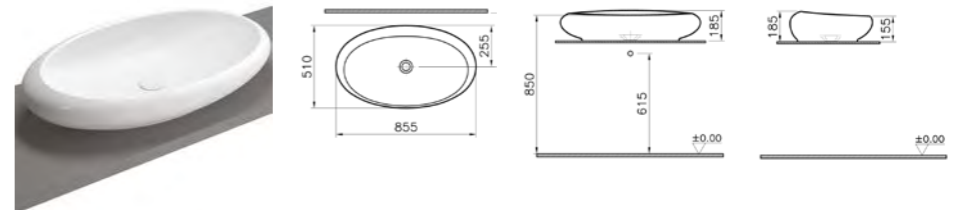

PRODUCT CODE:
4446B403-0016 White 0TH
4446B470-0016 Black 0TH

PRODUCT DESCRIPTION:
Countertop washbasin, 85cm

PRICE*:
White £1020
Black £1428