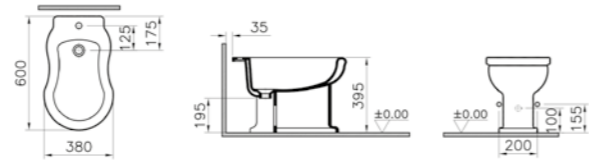

SANITARYWARE ELEGANCE

PRODUCT CODE:
6597B003-0068 1TH

PRODUCT DESCRIPTION:
Bidet

PRICE*: £241