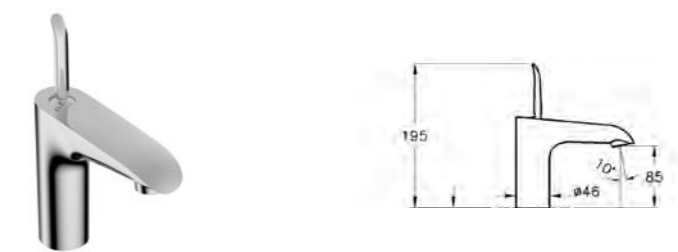

PRODUCT CODE:
A41236

PRODUCT DESCRIPTION:
Basin mixer

REC. MINIMUM PRESSURE:
0.4 bar

PRICE*:
£283