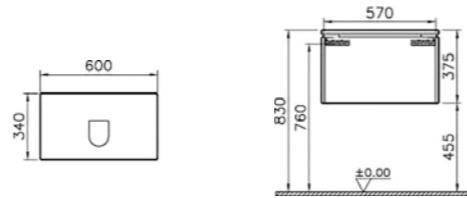

PRODUCT CODE:
53533 High gloss white
53535 Grey oak
55655 Waved natural wood
55656 Metallic mink

PRODUCT DESCRIPTION:
Washbasin unit with 1 drawer,
60x34x38cm, not including washbasin

PRICE*:
High gloss white £673
Other finishes £709