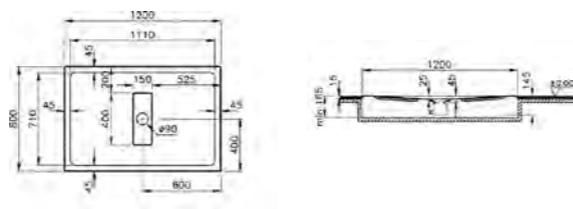

PRODUCT CODE:
54610028000

PRODUCT DESCRIPTION:
Zero to surface shower tray, 120x80cm

PRICE*:
£450

COMPATIBLE WITH:
5601089 Shower waste and trap £70