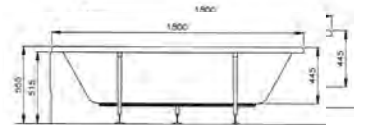

BATHS MATRIX

PRODUCT CODE:
50720001000

PRODUCT DESCRIPTION:
180x80cm Double-ended bath

PRICE*:
£666

COMPATIBLE WITH:
59990072000 Leg set £58
54920001000 Flat front panel, 180cm £180
54950001000 Flat end panel, 80cm £131