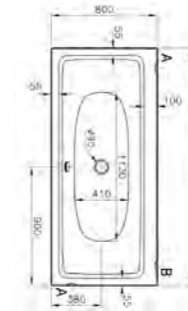

BATHS T4

PRODUCT CODE:
56010001000

PRODUCT DESCRIPTION:
180x80cm bath, double-ended
and including waste

PRICE:
£1009

COMPATIBLE WITH:

59990601000 Leg set, £64
54540001000 Front panel, 180cm £217
54620001000 End panel, 80cm £102