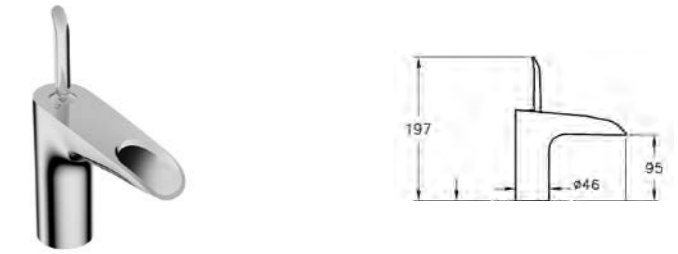

PRODUCT CODE:
A41242

PRODUCT DESCRIPTION:
Basin mixer, cascade flow

REC. MINIMUM PRESSURE:
0.4 bar

PRICE*:
£337