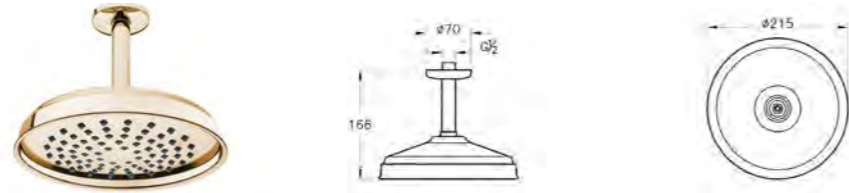

BRASSWARE SHOWER SYSTEMS

PRODUCT CODE:
A45660 Chrome
A4566023 Gold

PRODUCT DESCRIPTION:
Elegance shower head,
ceiling mounted,
including connection pipe

PRICE*:
Chrome £124
Gold £232