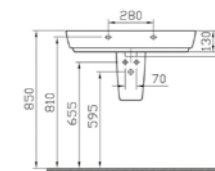

PRODUCT CODE:
4384B003-0973 1TH

PRODUCT DESCRIPTION:
Washbasin, 80cm for pedestal
and countertop use

PRICE:
£258

COMPATIBLE WITH:
4385 Half pedestal £126
4386 Pedestal £126