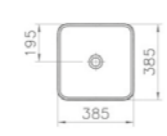

PRODUCT CODE:
4441B088-2000 Pearl blue and white

PRODUCT DESCRIPTION:
Square bowl, 40cm

PRICE:
£432

COMPATIBLE WITH:
A45148 Waste set, chrome £52