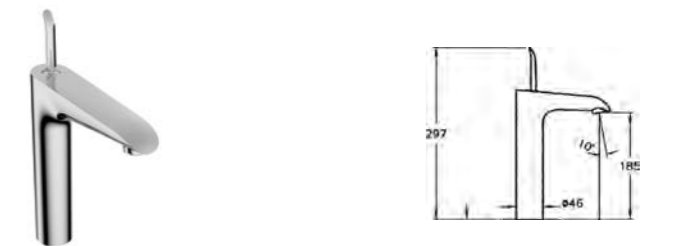

PRICE\*:  
£315

PRODUCT CODE:  
A41240

PRODUCT DESCRIPTION:  
Tall basin mixer

REC. MINIMUM PRESSURE:  
0.4 bar

PRICE\*:  
£337

PRODUCT CODE:  
A41243

PRODUCT DESCRIPTION:  
Tall basin mixer, cascade flow

REC. MINIMUM PRESSURE:  
0.4 bar