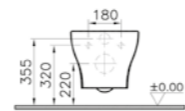

## FURNITURE OPTIONS

PRODUCT CODE:  
80104

PRODUCT DESCRIPTION:  
Bracket without towel holder,  
3x47x18cm, chrome

PRICE:  
£92

Please enquire for more information

PRODUCT CODE:  
80258

PRODUCT DESCRIPTION:  
Towel holder / bracket,  
3x47x13cm, chrome