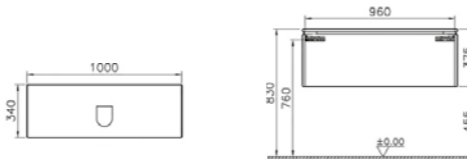

PRODUCT CODE:
53565 High gloss white
53567 Grey oak
55671 Waved natural wood
55672 Metallic mink

PRODUCT DESCRIPTION:
Washbasin unit with 1 drawer,
100x34x38cm, not including washbasin

PRICE*:
High gloss white £823
Other finishes £866