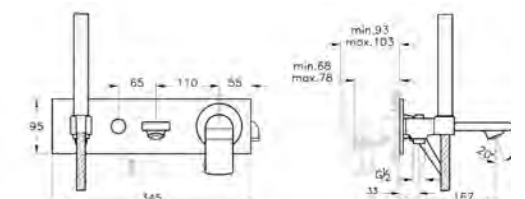

PRODUCT CODE:
A42334

PRODUCT DESCRIPTION:
Bath / shower mixer, single lever,
wall-mounted

REC. MINIMUM PRESSURE:
1.0 bar

PRICE*:
£831