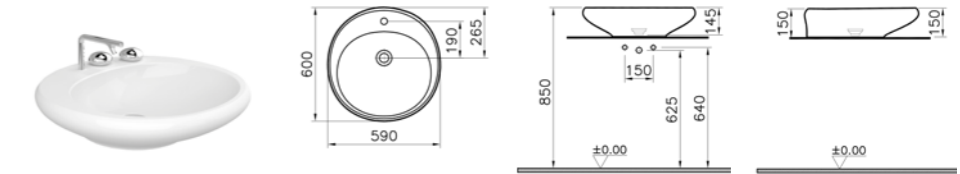

PRODUCT CODE:
4279B403-0041 White 1TH
4279B403-0871 White 3TH
4279B470-0041 Black 1TH
4279B470-0871 Black 3TH

PRODUCT DESCRIPTION:
Countertop washbasin, 60cm

PRICE*:
White £869
Black £1216