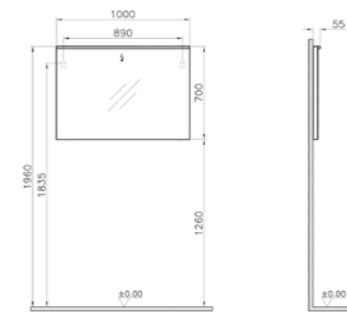

PRODUCT CODE:
56866

PRODUCT DESCRIPTION:
Mirror, premium with
LED lighting, 100cm

PRICE:
£379