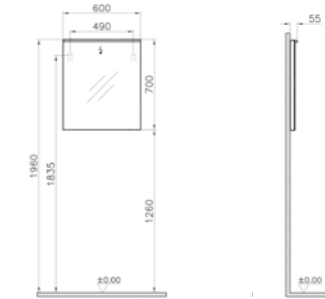

MIRRORS UNIVERSAL / PREMIUM

PRODUCT CODE:
56864

PRODUCT DESCRIPTION:
Mirror, premium with
LED lighting, 60cm

PRICE:
£326