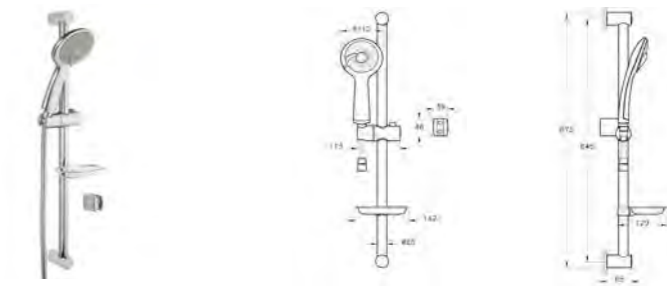

PRODUCT CODE:
A45495

PRODUCT DESCRIPTION:
Samba handshower with slide rail,
3 functions

PRICE*:
£82