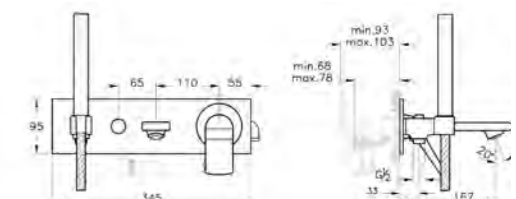

PRODUCT CODE:
A42334

PRODUCT DESCRIPTION:
Bath / shower mixer, single lever,
wall-mounted

REC. MINIMUM PRESSURE:
1.0 bar

PRICE*:
£831