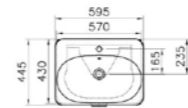

PRODUCT CODE:

- 56398 High gloss white
- 56316 Anthracite
- 56317 Waved natural wood
- 56318 Grey natural wood

PRODUCT DESCRIPTION:

Washbasin unit with 1 drawer, 60cm

PRICE:
£726

COMPATIBLE WITH:

5685 Countertop washbasin, 60cm £174 with LED lighting £324