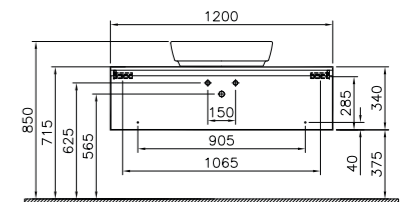

PRODUCT CODE:
56616 High gloss white
56617 Mocha

PRODUCT DESCRIPTION:
Washbasin unit with 1 drawer,
120x45x34cm

PRICE*:
£651

COMPATIBLE WITH:
4399 Washbasin £217