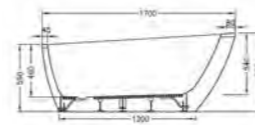

BATHS SILENCE

PRODUCT CODE:
54300001000

PRODUCT DESCRIPTION:
170x90cm bath, including
leg set, panel and waste

PRICE*:
£3087