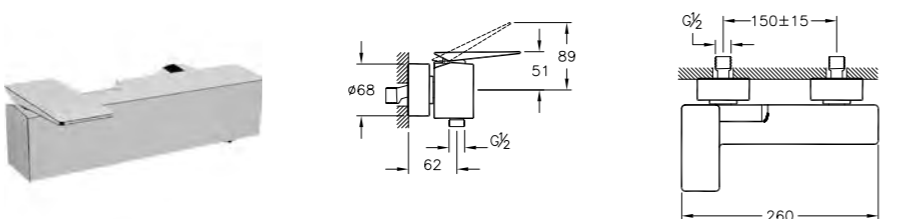

PRODUCT CODE:
A42357

PRODUCT DESCRIPTION:
Shower mixer

REC. MINIMUM PRESSURE:
1.0 bar

PRICE*:
£410