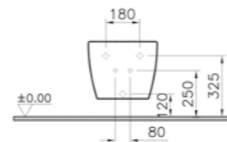

PRODUCT CODE:
4338B003-0288

PRODUCT DESCRIPTION:
Sento wall-hung bidet

PRICE:
£222