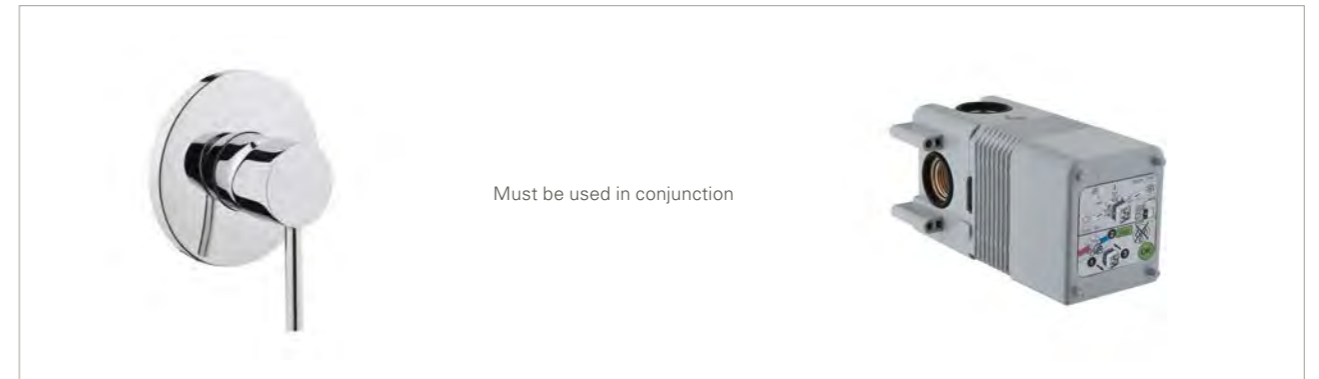

A42224 Built-in shower mixer £50

A42213 Built-in shower mixer, concealed part for A42224 £67