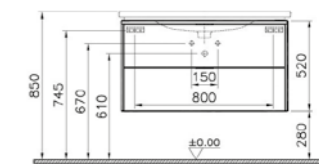

PRODUCT CODE:

- 56414 High gloss white
- 56331 Anthracite
- 56332 Waved natural wood
- 56333 Grey natural wood

PRODUCT DESCRIPTION:

Washbasin unit with 2 drawers, 100cm

PRICE:  
£981

COMPATIBLE WITH:

5687 Countertop washbasin, 100cm £303 with LED lighting £453