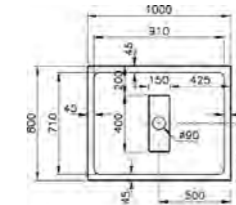

PRODUCT CODE:
54590028000

PRODUCT DESCRIPTION:
Zero to surface shower tray, 100x80cm

PRICE*:
£392

COMPATIBLE WITH:
5601089 Shower waste and trap £70