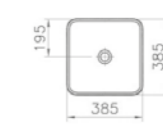

PRODUCT CODE:
4441B089-2000 Pearl green and white

PRODUCT DESCRIPTION:
Square bowl, 40cm

PRICE:
£432

COMPATIBLE WITH:
A45148 Waste set, chrome £52