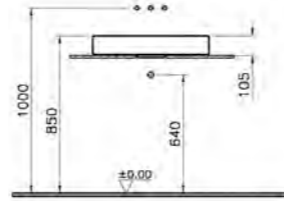

PRODUCT CODE:
89003

PRODUCT DESCRIPTION:
Oblong countertop basin,
63cm, Infit mineralcast
White waste cover included

PRICE*:
£542