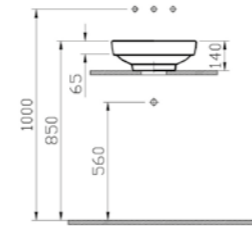

PRICE\*:  
£608

COMPATIBLE WITH:  
A4514826 Waste set, copper £52

PRODUCT CODE:  
4334B071-2100 Platinum

PRODUCT DESCRIPTION:  
Circular bowl, 40cm with pattern

PRICE:  
£584

COMPATIBLE WITH:  
A45148 Waste set, chrome £52