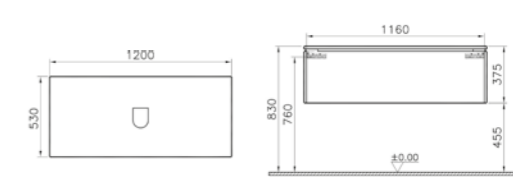

PRODUCT CODE:
53805 High gloss white
53807 Grey oak
55799 Waved natural wood
55800 Metallic mink

PRODUCT DESCRIPTION:
Washbasin unit with 1 drawer,
120x53x38cm, not including washbasin

PRICE*:
High gloss white £972
Other finishes £1023