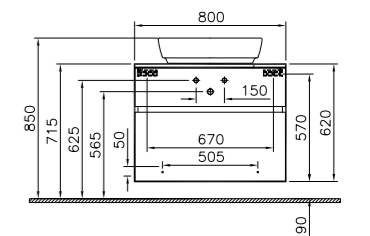

PRODUCT CODE:
56628 High gloss white
56629 Mocha

PRODUCT DESCRIPTION:
Washbasin unit with 2 drawers,
80x45x62cm

PRICE*:
£733

COMPATIBLE WITH:
4388 Washbasin £187
4389 Washbasin £250
4399 Washbasin £217