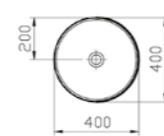

PRODUCT CODE:
4334B073-2100 Copper

PRODUCT DESCRIPTION:
Circular bowl, 40cm with pattern

PRICE:
£668

COMPATIBLE WITH:
A4514826 Waste set, copper £52