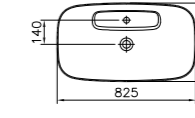

PRODUCT CODE:
5882B403-0041 White 1TH
5882B401-0041 Matt white 1TH
5882B483-0041 Matt black 1TH
5882B420-0041 Matt taupe 1TH

PRODUCT DESCRIPTION:
Rectangular bowl, 85cm

PRICE*:
White £529
Matt white £635
Matt black £714
Matt taupe £635