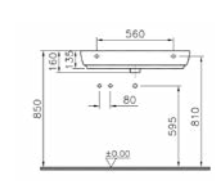

PRODUCT CODE:
4389B003-0922 1TH LH
4389B003-0921 1TH RH

PRODUCT DESCRIPTION:
Countertop washbasin, 80x35cm

PRICE:
£255