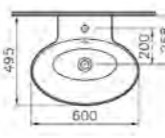

PRODUCT CODE:
4424B003-0001 1TH

PRODUCT DESCRIPTION:
Geo ellipse washbasin, 60cm

PRICE*:
£275