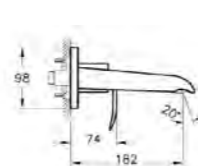

PRODUCT CODE:
A42236

PRODUCT DESCRIPTION:
Built-in basin mixer (exposed part)

REC. MINIMUM PRESSURE:
0.5 bar

PRICE*:
£384

Must be used with A42230