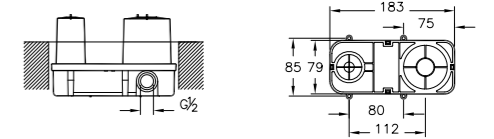

PRODUCT CODE:
A42230

PRODUCT DESCRIPTION:
Built-in basin mixer
(concealed part for A42345)

REC. MINIMUM PRESSURE:
0.5 bar

PRICE*:
£90