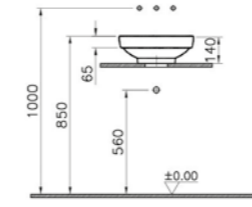

PRODUCT CODE:
4441B087-2000 Pearl pink and white

PRODUCT DESCRIPTION:
Square bowl, 40cm

PRICE:
£432

COMPATIBLE WITH:
A45148 Waste set, chrome £52