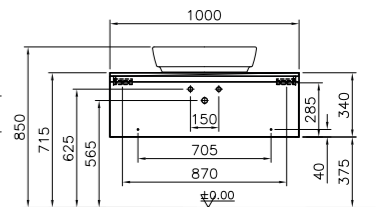

PRODUCT CODE:
56613 High gloss white
56614 Mocha

PRODUCT DESCRIPTION:
Washbasin unit with 1 drawer,
100x45x34cm

PRICE*:
£617

COMPATIBLE WITH:
4399 Washbasin £217