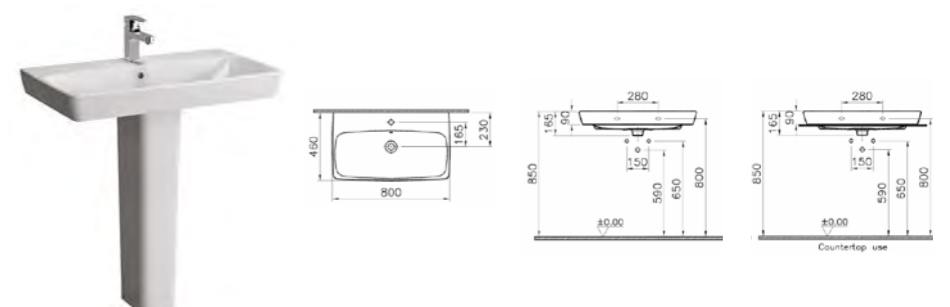

PRODUCT CODE:
5663B003-0973 1TH
5663B003-0937[†] 1TH

PRODUCT DESCRIPTION:
Washbasin, 80cm, for wall-hung,
pedestal and countertop use

PRICE:
£217

COMPATIBLE WITH:
4456 Half pedestal £123
4457 Pedestal £123
6397 Ceramic waste cover,
for use with pop-up mixers £51

[†]no overflow hole