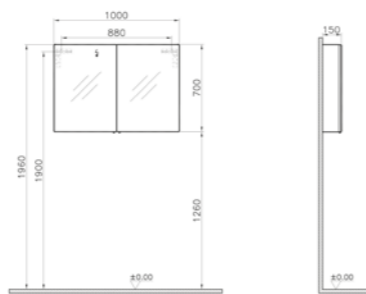

PRODUCT CODE:
57084 High gloss white

PRODUCT DESCRIPTION:
Mirror cabinet, classic, 100cm

PRICE*:
£321