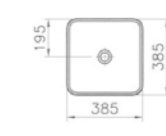

PRODUCT CODE:
4441B089-2000 Pearl green and white

PRODUCT DESCRIPTION:
Square bowl, 40cm

PRICE:
£432

COMPATIBLE WITH:
A45148 Waste set, chrome £52