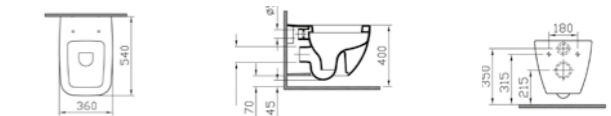

PRODUCT DESCRIPTION:  
Wall-hung WC pan

PRICE:  
£329

COMPATIBLE WITH:  
91-003-001 Toilet seat £92  
91-003-009 Toilet seat,  
soft closing £155

PRODUCT CODE:  
4394B003-0288 1TH

PRODUCT DESCRIPTION:  
Wall-hung bidet