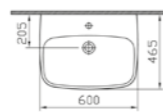

PRICE:  
£258

COMPATIBLE WITH:  
4385 Half pedestal £126  
4386 Pedestal £126

PRODUCT CODE:  
4382B003-0973 1TH

PRODUCT DESCRIPTION:  
Washbasin, 60cm for pedestal  
and countertop use

PRICE:  
£180

COMPATIBLE WITH:  
4385 Half pedestal £126  
4386 Pedestal £126