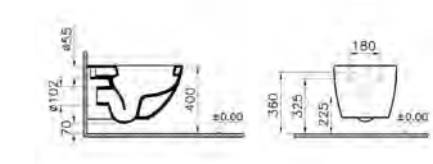

PRICE\*:  
£344

COMPATIBLE WITH:  
340-1220 Towel bar £180

PRODUCT CODE:  
4448B003-0075

PRODUCT DESCRIPTION:  
Sento wall-hung WC pan

PRICE\*:  
£222

COMPATIBLE WITH:  
86-003-001 Toilet seat £86  
86-003-009 Toilet seat,  
soft closing £161  
100-003-009 Slim toilet  
seat, soft closing £127