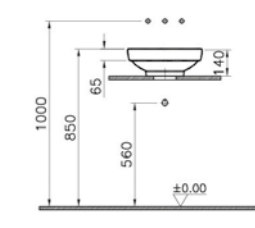

PRODUCT CODE:
4441B091-2000 Pearl white and black

PRODUCT DESCRIPTION:
Square bowl, 40cm

PRICE:
£432

COMPATIBLE WITH:
A45148 Waste set, chrome £52