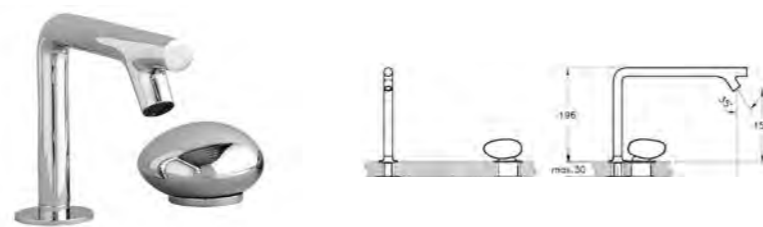

PRODUCT CODE:
A42304

PRODUCT DESCRIPTION:
Pebble basin mixer 2TH

REC. MINIMUM PRESSURE:
1.0 bar

PRICE:
£567