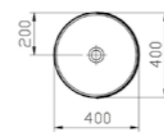

PRODUCT CODE:
4334B072-2100 Gold

PRODUCT DESCRIPTION:
Circular bowl, 40cm with pattern

PRICE:
£837

COMPATIBLE WITH:
A4514823 Waste set, gold £52