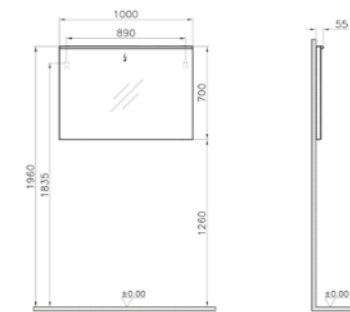

PRODUCT CODE:
56866

PRODUCT DESCRIPTION:
Mirror, premium with
LED lighting, 100cm

PRICE*:
£379