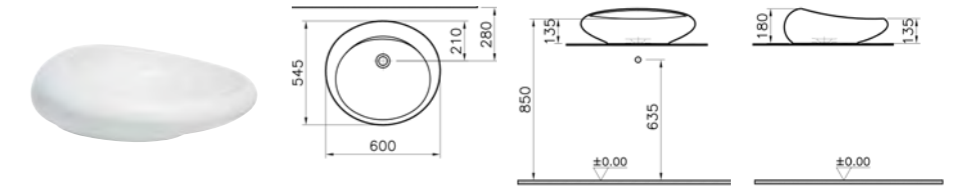

## ISTANBUL SANITARYWARE

PRODUCT CODE:  
4280B403-0016 White 0TH  
4280B470-0016 Black 0TH

PRODUCT DESCRIPTION:  
Countertop washbasin, 60cm

PRICE\*:  
White £869  
Black £1216

PRODUCT CODE:  
4279B403-0041 White 1TH  
4279B403-0871 White 3TH  
4279B470-0041 Black 1TH  
4279B470-0871 Black 3TH