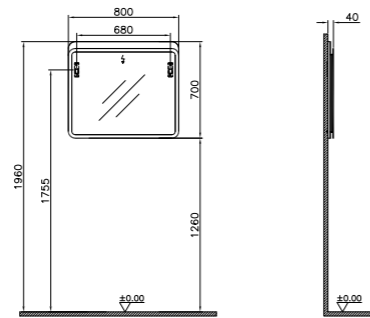

MIRRORS NEST

PRODUCT CODE:
56419 High gloss white
56162 Anthracite
56163 Waved natural wood
56164 Grey natural wood

PRODUCT DESCRIPTION:
Mirror with LED lighting, 80cm

PRICE*:
£528