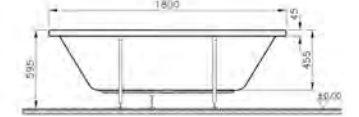

BATHS T4

PRODUCT CODE:
56010001000

PRODUCT DESCRIPTION:
180x80cm bath, double-ended
and including waste

PRICE:
£1009

COMPATIBLE WITH:

59990601000 Leg set, £64
54540001000 Front panel, 180cm £217
54620001000 End panel, 80cm £102