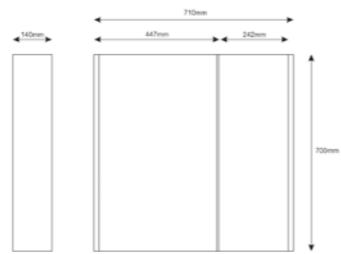

PRODUCT CODE:
UML80GWMC High gloss white
UML80GGMC Gloss grey
UML80DEMC Dark elm

PRODUCT DESCRIPTION:
Mirror cabinet, 70cm

PRICE*:
£425

Cabinet doors are interchangeable if required