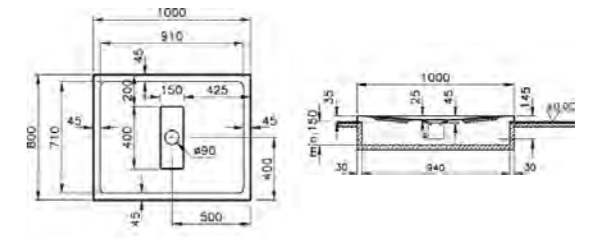

PRODUCT CODE:
54230028000

PRODUCT DESCRIPTION:
Flat shower tray, 100x80cm

PRICE:
£304

COMPATIBLE WITH:
5601089 Shower waste and trap £70