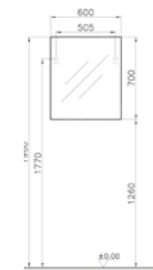

MIRRORS UNIVERSAL / CLASSIC

PRODUCT CODE:
56855

PRODUCT DESCRIPTION:
Mirror, classic, 60cm

PRICE:
£115