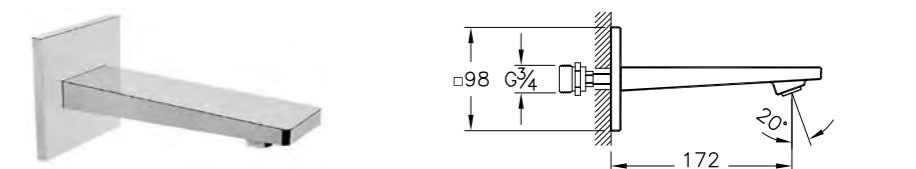

PRODUCT CODE:
A42397

PRODUCT DESCRIPTION:
Spout

PRICE*:
£176