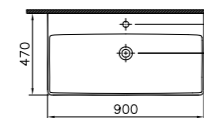

PRICE\*:  
 £301

COMPATIBLE WITH:  
 4456 Half pedestal £123  
 4457 Pedestal £123  
 340-1550 Towel bar £146

PRODUCT CODE:  
 4454B003-0001 1TH

PRODUCT DESCRIPTION:  
 Washbasin, 90cm

PRICE\*:  
 £334

COMPATIBLE WITH:  
 4456 Half pedestal £123  
 4457 Pedestal £123  
 340-1550 Towel bar £146