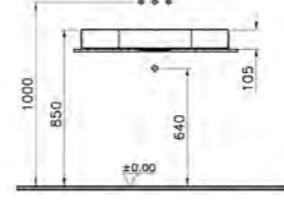

PRODUCT CODE:
89004

PRODUCT DESCRIPTION:
Oval countertop basin,
80cm, Infit mineralcast
White waste cover included

PRICE*:
£552