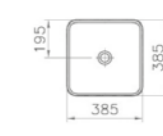

PRODUCT CODE:
4441B073-0016 Copper

PRODUCT DESCRIPTION:
Square bowl, 40cm

PRICE:
£608

COMPATIBLE WITH:
A4514826 Waste set, copper £52