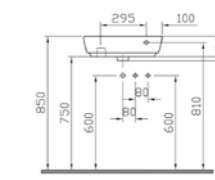

PRODUCT CODE:
4387B003-0921 1TH RH

PRODUCT DESCRIPTION:
Countertop washbasin 50x25cm

PRICE:
£149