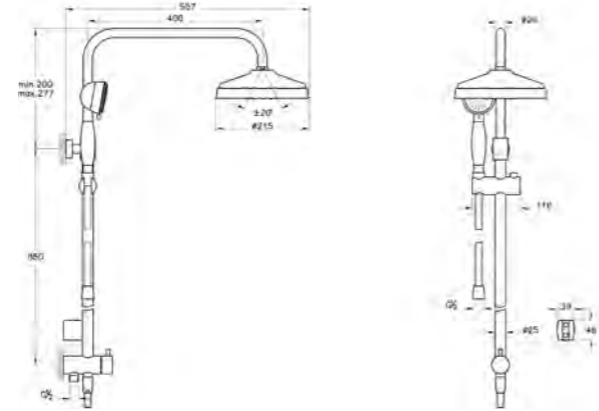

BRASSWARE SHOWER SYSTEMS

PRODUCT CODE:
A45657 Chrome
A4565723 Gold

PRODUCT DESCRIPTION:
Elegance shower column

PRICE*:
Chrome £365
Gold £519

COMPATIBLE WITH:
A42343 Elegance bath /
shower mixer, chrome £365
A4234323 Elegance bath /
shower mixer, gold £519