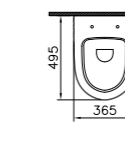

PRODUCT CODE:
4337B003-0075

PRODUCT DESCRIPTION:
Sento wall-hung WC pan, compact

PRICE*:
£206

COMPATIBLE WITH:
86-003-001 Toilet seat £86
86-003-009 Toilet seat,
soft closing £161
100-003-009 Slim toilet
seat, soft closing £127