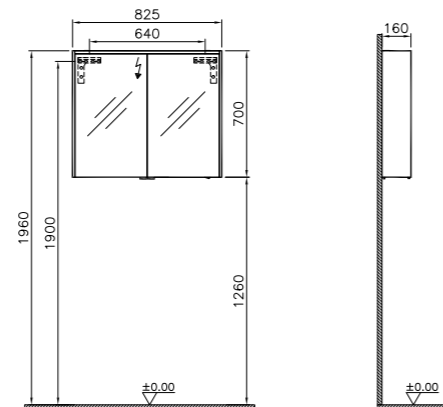

## MIRRORS M-LINE INFINIT

PRODUCT CODE:  
58500 Plum tree  
58501 High gloss white

PRODUCT DESCRIPTION:  
Mirror cabinet, 80cm

PRICE\*:  
£870