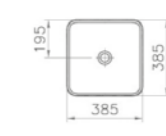

PRODUCT CODE:
4441B073-0016 Copper

PRODUCT DESCRIPTION:
Square bowl, 40cm

PRICE:
£608

COMPATIBLE WITH:
A4514826 Waste set, copper £52