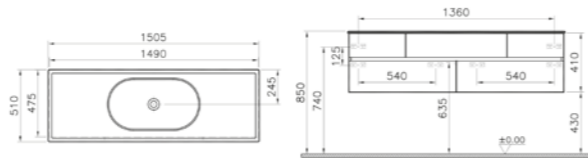

PRODUCT CODE:
58362 Chestnut
58365 High gloss grey
58987 High gloss mocha

PRODUCT DESCRIPTION:
Washbasin unit with 4 drawers,
150cm, including ceramic basin

PRICE*:
Chestnut £2623
High gloss grey £2498
High gloss mocha £2498