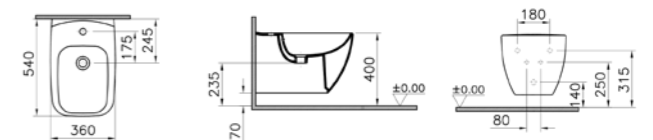

PRODUCT CODE:
4394B003-0288 1TH

PRODUCT DESCRIPTION:
Wall-hung bidet

PRICE:
£302