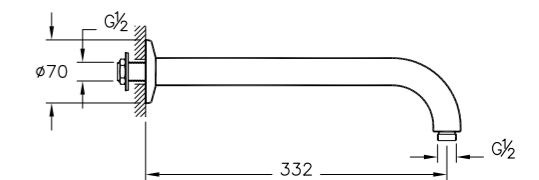

PRODUCT CODE:
A45649

PRODUCT DESCRIPTION:
Connection pipe, ceiling mounted, short

PRICE*:
£15

PRODUCT CODE:
A45651

PRODUCT DESCRIPTION:
Connection pipe, wall mounted, long

PRICE*:
£62