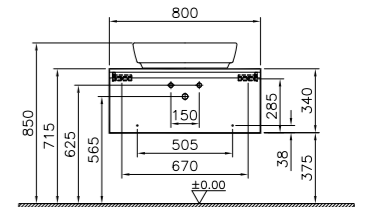

PRODUCT CODE:
56610 High gloss white
56611 Mocha

PRODUCT DESCRIPTION:
Washbasin unit with 1 drawer,
80x45x34cm

PRICE*:
£557

COMPATIBLE WITH:
4399 Washbasin £217