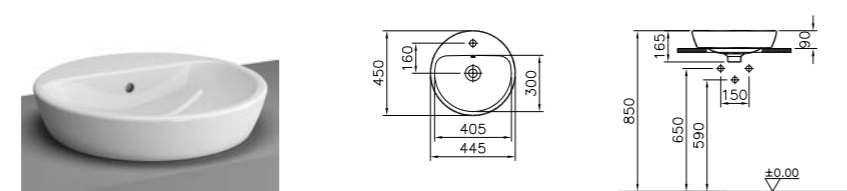

PRODUCT CODE:  
5940B003-0012 OTH  
5940B003-0016<sup>†</sup> OTH  
5941B003-0001 1TH  
5941B003-0041<sup>†</sup> 1TH  
PRODUCT DESCRIPTION:  
Bowl, 45cm  
PRICE:  
5940 £152  
5941 £163  
*\*no overflow hole*