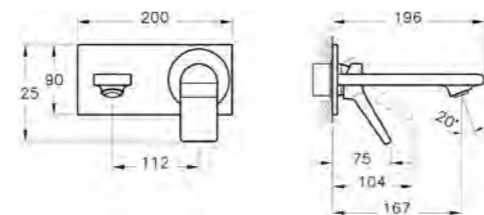

PRODUCT CODE:
A42345

PRODUCT DESCRIPTION:
Built-in basin mixer, single lever
(exposed part)

REC. MINIMUM PRESSURE:
0.5 bar

PRICE*:
£456

Must be used with A42230