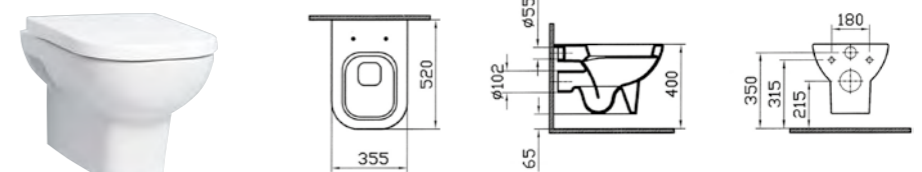

PRICE:  
£362

COMPATIBLE WITH:  
74-003-001 Toilet seat £87  
74-003-009 Toilet seat,  
soft closing £152

PRODUCT CODE:  
5160B003-0075

PRODUCT DESCRIPTION:  
Wall-hung WC pan

PRICE:  
£319

COMPATIBLE WITH:  
74-003-001 Toilet seat £87  
74-003-009 Toilet seat,  
soft closing £152