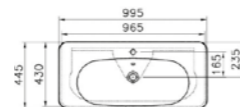

PRODUCT CODE:

- 56411 High gloss white
- 56322 Anthracite
- 56323 Waved natural wood
- 56324 Grey natural wood

PRODUCT DESCRIPTION:

Washbasin unit with 1 drawer, 100cm

PRICE:  
£788

COMPATIBLE WITH:

5687 Countertop washbasin, 100cm £303 with LED lighting £453  
Laundry unit with wheels, top opening, 100cm £532:  
56425 High gloss white  
56180 Anthracite  
56181 Waved natural wood  
56182 Grey natural Wood