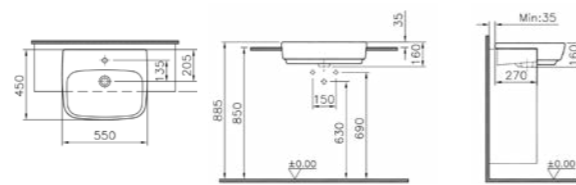

PRODUCT CODE:
4390B003-0001 1TH

PRODUCT DESCRIPTION:
Semi-recessed basin, 55cm

PRICE:
£233