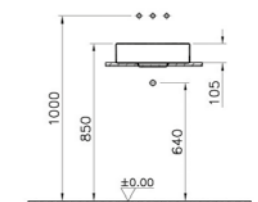

PRODUCT CODE:
89002

PRODUCT DESCRIPTION:
Square countertop basin, 40cm, Infnit mineralcast
White waste cover included

PRICE*:
£444