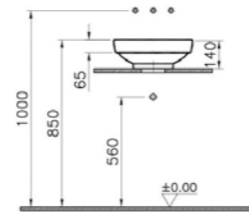

SANITARYWARE WATER JEWELS

PRODUCT CODE:
4441B072-2100 Gold

PRODUCT DESCRIPTION:
Square bowl, 40cm with pattern

PRICE*:
£837

COMPATIBLE WITH:
A4514823 Waste set, gold £52