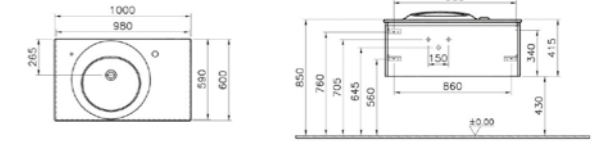

PRODUCT CODE:
60077 White
60069 Olive green
60073 Burgundy

PRODUCT DESCRIPTION:
Washbasin unit with 1 drawer,
100cm including Inifit mineralcast washbasin*

PRICE*:
£2862