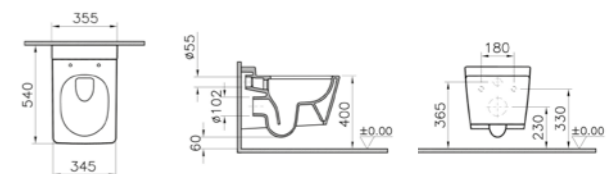

PRODUCT CODE:
7743B003-0075

PRODUCT DESCRIPTION:
Wall-hung WC pan, Rim-Ex

PRICE*:
£365

COMPATIBLE WITH:
96-003-001 Toilet seat £89
96-003-009 Toilet seat, soft closing £149