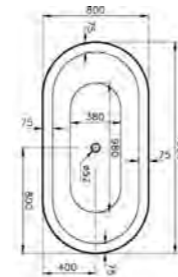

BATHS COCOON

PRODUCT CODE:
54310001000

PRODUCT DESCRIPTION:
Oval 160x80cm bath, including
leg set, panel and waste

PRICE*:
£2681

COMPATIBLE WITH:
5603873 Wooden step (780x270x175mm) £484
54260003000 Wall adapter £210
54260001000 Corner wall adapter right £263
54260002000 Corner wall adapter left £263