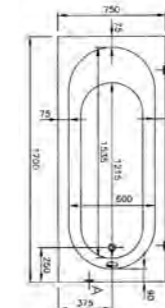

## SHOWER TRAYS ZERO

PRODUCT CODE:  
54580028000

PRODUCT DESCRIPTION:  
Zero to surface shower tray, 90x90cm

PRICE\*:  
£368

COMPATIBLE WITH:  
5601089 Shower waste and trap £70

PRODUCT CODE:  
54590028000