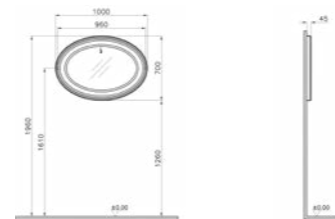

## SANITARYWARE WATER JEWELS

PRODUCT CODE:  
4334B003-1361 White

PRODUCT DESCRIPTION:  
Circular bowl, 40cm

PRICE\*:  
£257

COMPATIBLE WITH:  
A45148 Waste set, chrome £52

PRODUCT CODE:  
4334B070-0016 Black