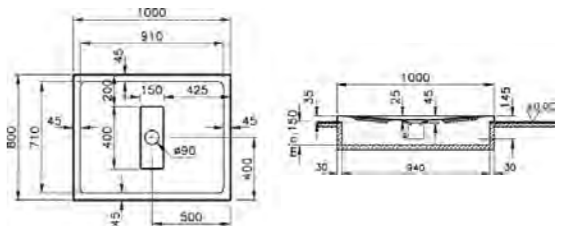

PRICE\*:  
£304

COMPATIBLE WITH:  
5601089 Shower waste and trap £70

PRODUCT CODE:  
54240028000

PRODUCT DESCRIPTION:  
Flat shower tray, 100x100cm

PRICE\*:  
£348

COMPATIBLE WITH:  
5601089 Shower waste and trap £70