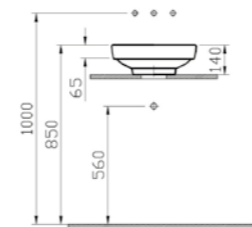

PRODUCT CODE:
4334B073-2100 Copper

PRODUCT DESCRIPTION:
Circular bowl, 40cm with pattern

PRICE:
£668

COMPATIBLE WITH:
A4514826 Waste set, copper £52