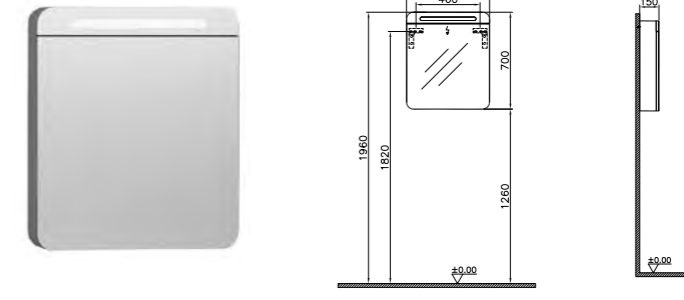

PRODUCT CODE:
56422 High gloss white
56168 Anthracite
56169 Waved natural wood
56170 Grey natural wood

PRODUCT DESCRIPTION:
Mirror cabinet with LED lighting, right hand hinged, 60cm

PRICE*:
£595