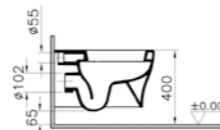

## FURNITURE OPTIONS

PRODUCT CODE:  
80104

PRODUCT DESCRIPTION:  
Bracket without towel holder,  
3x47x18cm, chrome

PRICE:  
£92

Please enquire for more information

PRODUCT CODE:  
80258

PRODUCT DESCRIPTION:  
Towel holder / bracket,  
3x47x13cm, chrome