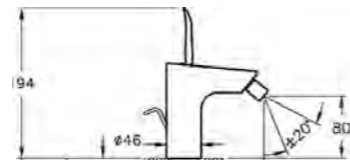

PRODUCT CODE:
A41244

PRODUCT DESCRIPTION:
Bidet mixer with pop-up waste

REC. MINIMUM PRESSURE:
0.4 bar

PRICE*:
£300