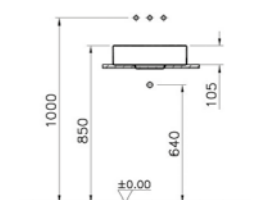

PRODUCT CODE:
89002

PRODUCT DESCRIPTION:
Square countertop basin, 40cm, Infnit mineralcast
White waste cover included

PRICE*:
£444