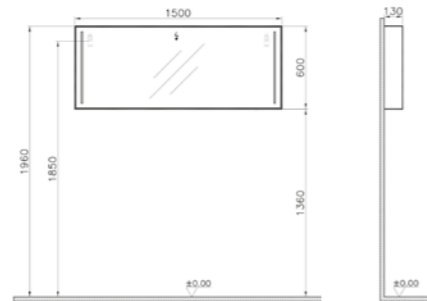

PRODUCT CODE:
56479 Chestnut
56480 High gloss grey
58993 High gloss mocha

PRODUCT DESCRIPTION:
Illuminated mirror, 150cm

PRICE*:
Chestnut £1055
High gloss grey £1005
High gloss mocha £1005