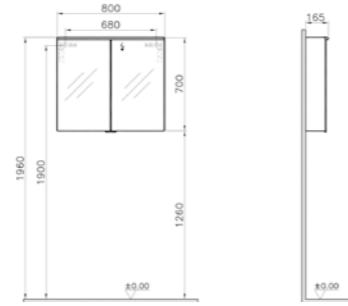

PRODUCT CODE:

- 58104 High gloss white
- 58097 Grey oak
- 58102 Metallic mink
- 58098 Waved natural wood
- 58103 Anthracite
- 58105 High gloss grey birch

PRODUCT DESCRIPTION:
Mirror cabinet, premium with LED lighting, 100cm

PRICE*:
£765