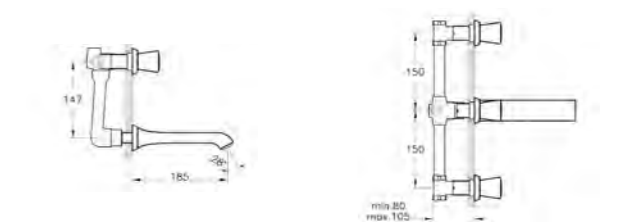

PRODUCT CODE:
A42342 Chrome
A4234223 Gold

PRODUCT DESCRIPTION:
Built-in bath / shower mixer
including valve body

REC. MINIMUM PRESSURE:
1.0 bar

PRICE*:
Chrome £610
Gold £831