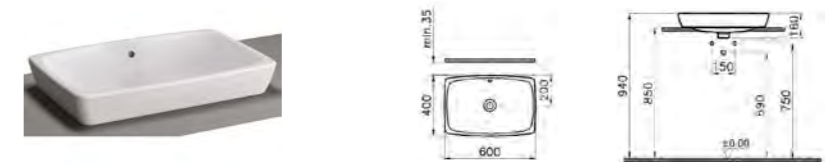

PRODUCT CODE:
5668B003-0012 0TH
5668B003-0016* 0TH

PRODUCT DESCRIPTION:
Countertop washbasin, 60cm

PRICE:
£152

COMPATIBLE WITH:
6397 Ceramic waste cover,
for use with pop-up mixers £51

*no overflow hole