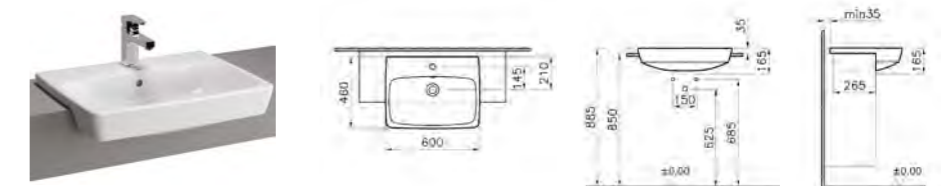

PRODUCT CODE:
5679B003-0001 1TH
PRODUCT DESCRIPTION:
Semi-recessed basin, 60cm
PRICE:
£209
COMPATIBLE WITH:
6397 Ceramic waste cover,
for use with pop-up mixers £51