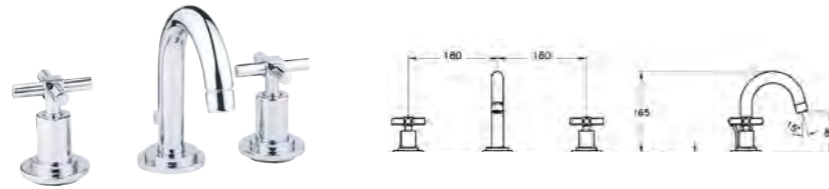

PRODUCT CODE:
A40877

PRODUCT DESCRIPTION:
Basin mixer 3TH with pop-up waste

REC. MINIMUM PRESSURE:
1.0 bar

PRICE*:
£377