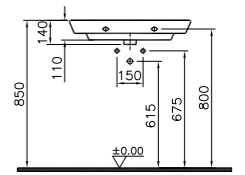

PRODUCT CODE:
4452B003-0001 1TH

PRODUCT DESCRIPTION:
Washbasin, 70cm

PRICE*:
£245

COMPATIBLE WITH:
4456 Half pedestal £123
4457 Pedestal £123
340-1550 Towel bar £146