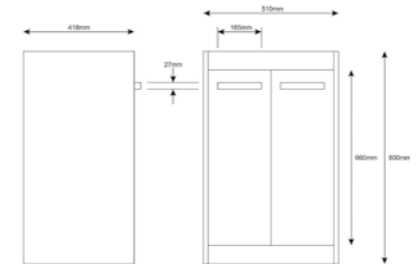

PRODUCT CODE:
UML60GWFS High gloss white
UML60GGFS Gloss grey
UML60DEFS Dark elm

PRODUCT DESCRIPTION:
Floor standing washbasin unit
with 2 doors, 60cm – new model

PRICE:
£380

COMPATIBLE WITH:
Washbasin, 60cm £163:
5662B003-0973 1TH
5662B003-0937* 1TH
*no overflow hole