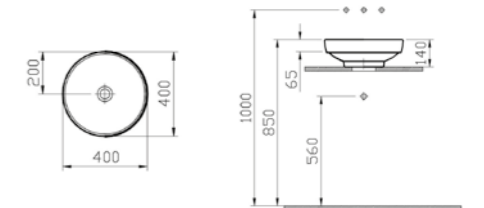

PRODUCT CODE:
4334B070-0016 Black

PRODUCT DESCRIPTION:
Circular bowl, 40cm

PRICE*:
£391

COMPATIBLE WITH:
A45148 Waste set, chrome £52