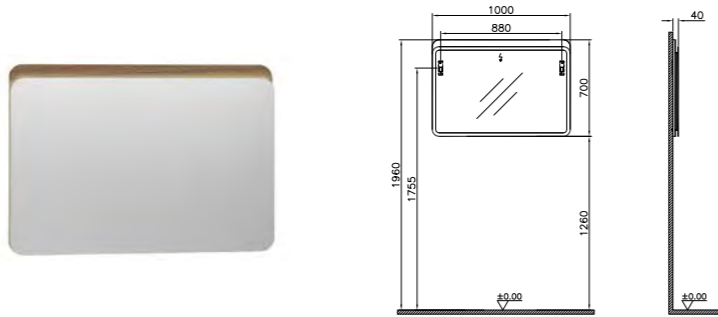

PRODUCT DESCRIPTION:  
 Mirror with LED lighting, 100cm

PRICE\*:  
 £566

PRODUCT CODE:  
 56153 Mirror with shelf  
 56198 Lighting right  
 56334 Lighting left

PRODUCT DESCRIPTION:  
 Mirror with shelf, 60cm, lighting right