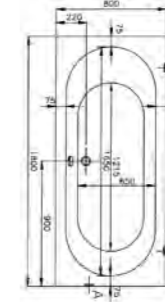

BATHS MATRIX

PRODUCT CODE:
50720001000

PRODUCT DESCRIPTION:
180x80cm Double-ended bath

PRICE*:
£666

COMPATIBLE WITH:
59990072000 Leg set £58
54920001000 Flat front panel, 180cm £180
54950001000 Flat end panel, 80cm £131