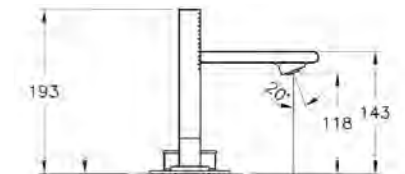

PRODUCT CODE:
A4231657

PRODUCT DESCRIPTION:
Deck-mounted 5 hole bath mixer

REC. MINIMUM PRESSURE:
2.0 bar

PRICE*:
£775