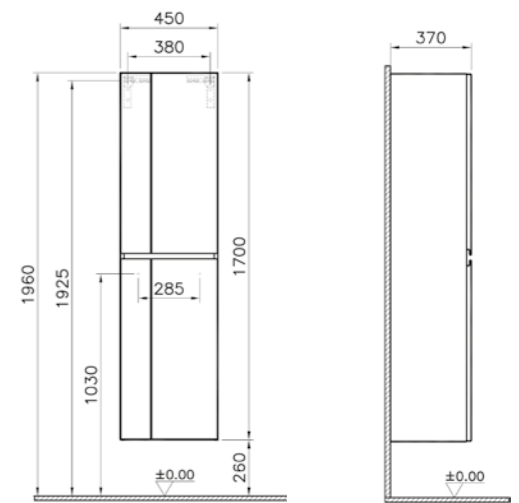

PRODUCT CODE:
56509

PRODUCT DESCRIPTION:
Drawer separator, small

PRICE:
£38

PRODUCT CODE:
56510

PRODUCT DESCRIPTION:
Drawer separator, large

PRICE:
£46