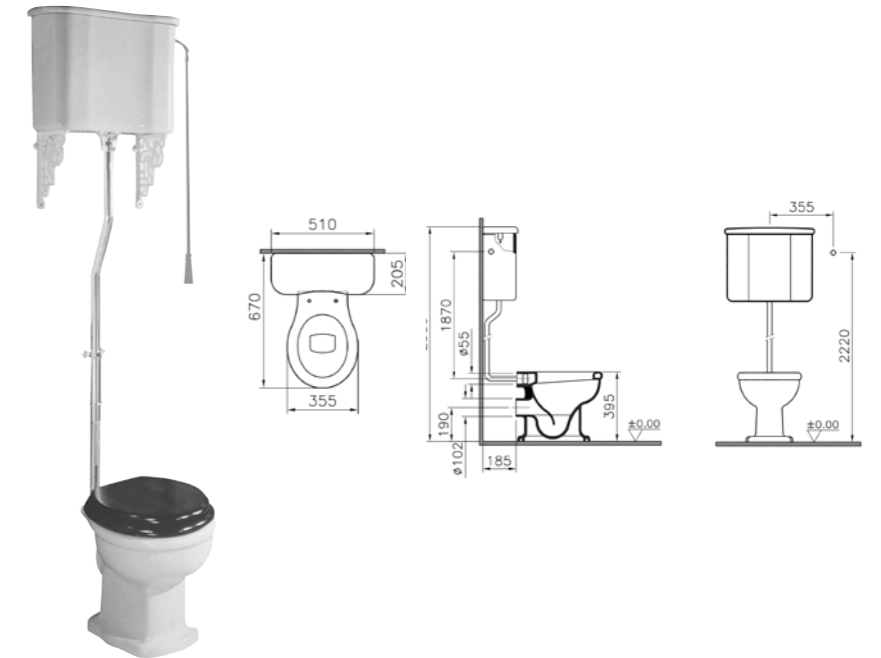

PRODUCT CODE:
6233B003-0075 WC pan
6961B003-5083 High-level cistern, chrome
6961B003-5511 High-level cistern, gold

PRODUCT DESCRIPTION:
WC pan
High-level cistern, including fittings and pipe set, chrome
High-level cistern, including fittings and pipe set, gold

PRICE*:
WC pan £238
High-level cistern, chrome £691
High-level cistern, gold £760

COMPATIBLE WITH:
05-003-001 Toilet seat, white £45
84-003-019 Toilet seat, soft-closing, white £99
37-013-301 Toilet seat, wooden, metal hinge, chrome £291
37-013-311 Toilet seat, wooden, metal hinge, gold £319