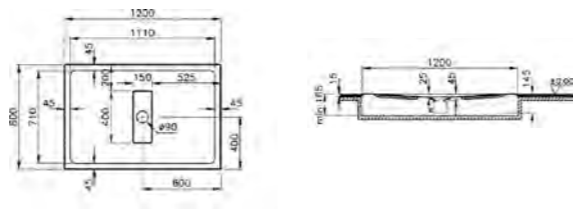

PRODUCT CODE:
54610028000

PRODUCT DESCRIPTION:
Zero to surface shower tray, 120x80cm

PRICE:
£450

COMPATIBLE WITH:
5601089 Shower waste and trap £70