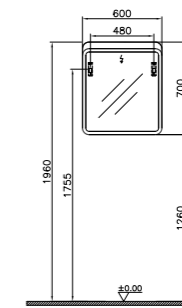

PRODUCT CODE:

- 56418 High gloss white
- 56159 Anthracite
- 56160 Waved natural wood
- 56161 Grey natural wood

PRODUCT DESCRIPTION:
Mirror with LED lighting, 60cm

PRICE:
£496