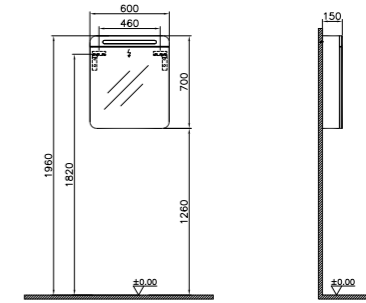

MIRRORS NEST

PRODUCT CODE:
56421 High gloss white
56171 Anthracite
56172 Waved natural wood
56173 Grey natural wood

PRODUCT DESCRIPTION:
Mirror cabinet with LED lighting,
left hand hinged, 60cm

PRICE*:
£595