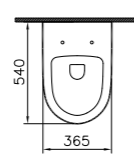

SANITARYWARE OPTIONS

PRODUCT CODE:
7748B003-0075

RIM-EX
WC pan

PRODUCT DESCRIPTION:
Sento wall-hung WC pan, Rim-Ex

PRICE:
£252

COMPATIBLE WITH:
86-003-001 Toilet seat £86
86-003-009 Toilet seat,
soft closing £161
100-003-009 Slim toilet
seat, soft closing, £127