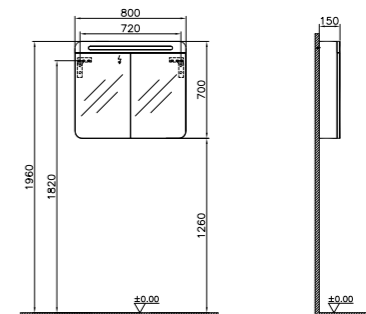

PRODUCT CODE:
56423 High gloss white
56174 Anthracite
56175 Waved natural wood
56176 Grey natural wood

PRODUCT DESCRIPTION:
Mirror cabinet with LED lighting,
80cm

PRICE*:
£637