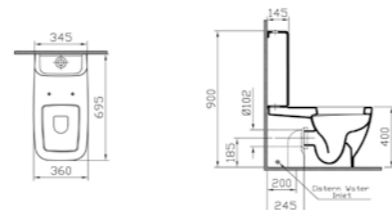

PRICE:  
WC pan £360  
Cistern £282

COMPATIBLE WITH:  
91-003-001 Toilet seat £92  
91-003-009 Toilet seat,  
soft closing £155

PRODUCT CODE:  
4393B003-0075

PRODUCT DESCRIPTION:  
Back-to-wall WC pan

PRICE:  
£315