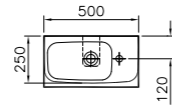

PRODUCT CODE:
56561 High gloss white
56562 Mocha

PRODUCT DESCRIPTION:
Washbasin unit with 2 doors,
including washbasin, 50x35x34cm

PRICE*:
£415