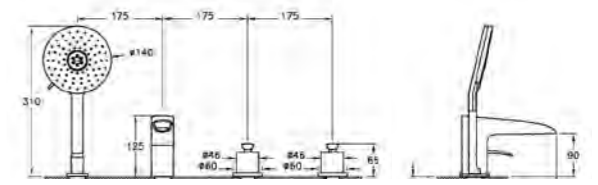

PRODUCT CODE:
A41283

PRODUCT DESCRIPTION:
Deck-mounted 4 hole bath / shower mixer, including handshower

REC. MINIMUM PRESSURE:
1.0 bar

PRICE*:
£1040