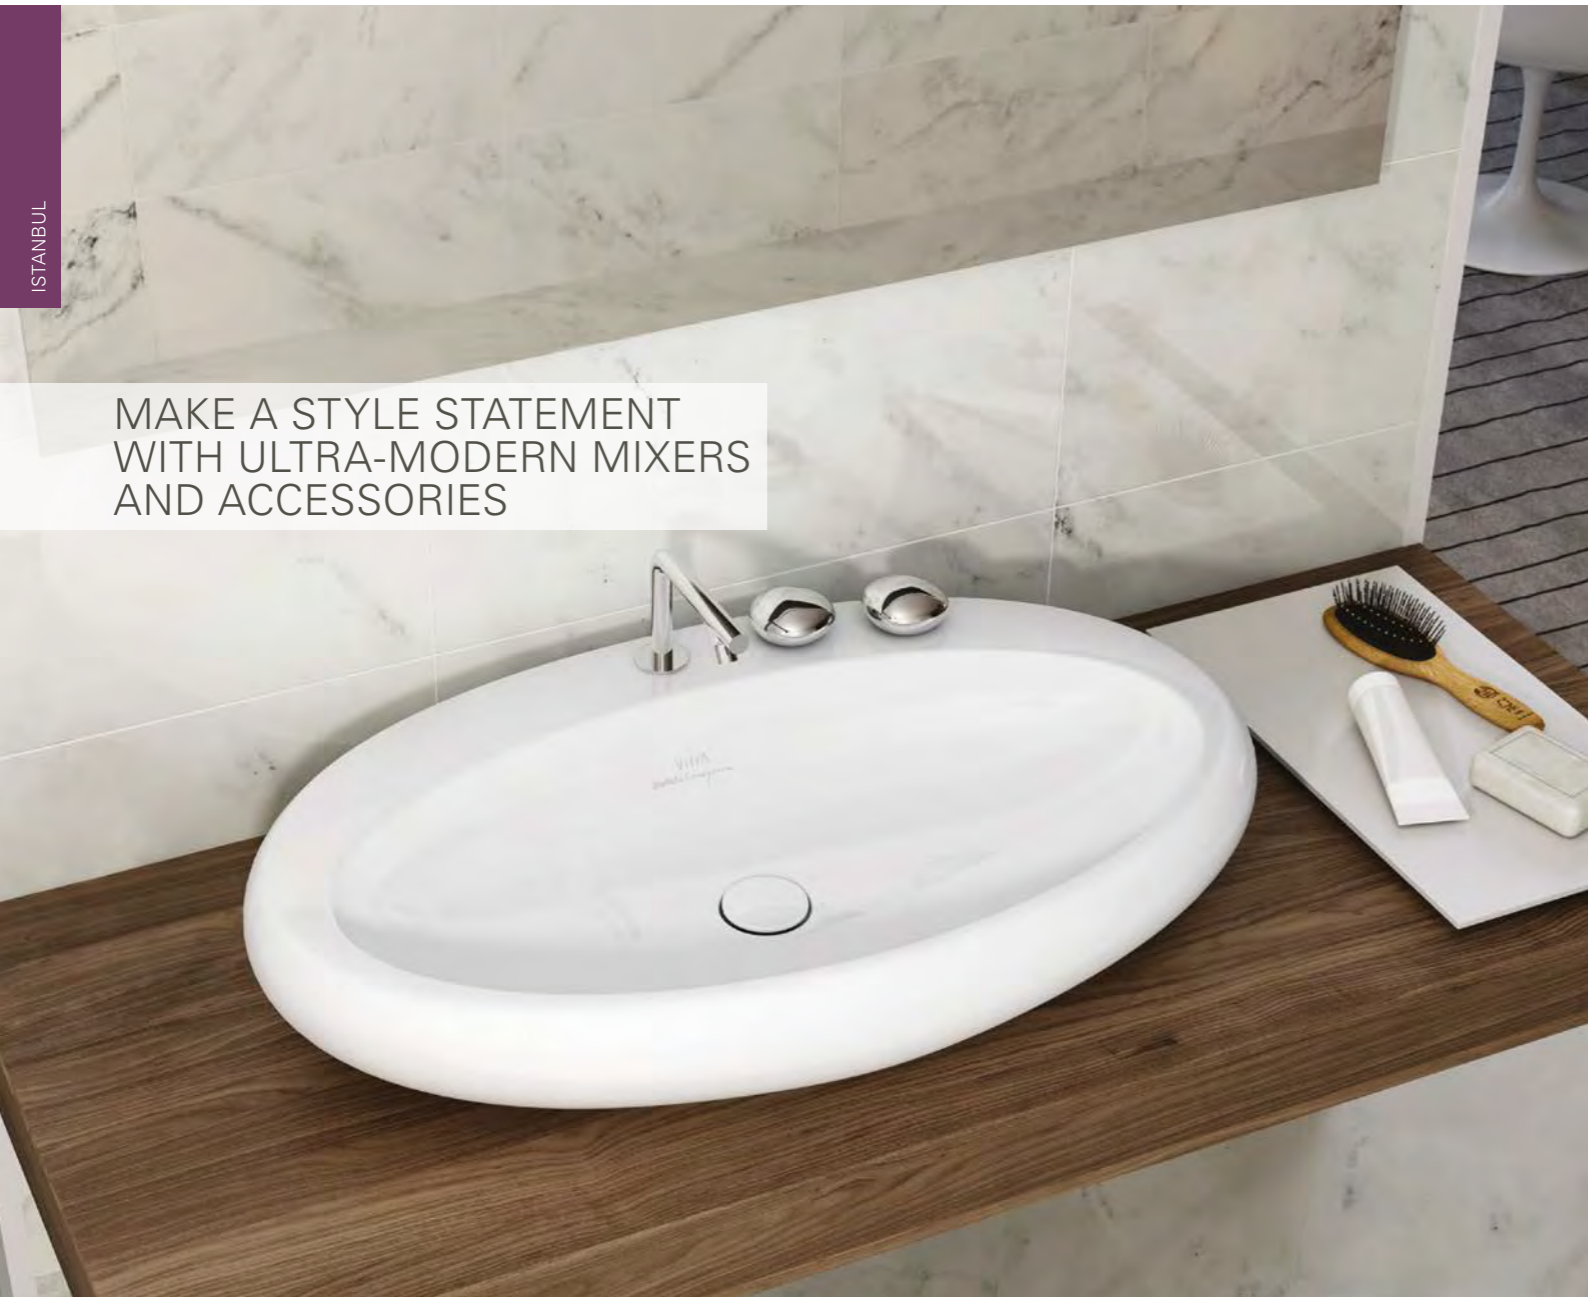

MAKE A STYLE STATEMENT
WITH ULTRA-MODERN MIXERS
AND ACCESSORIES

4447 Countertop washbasin, 85cm, white £1020
A41807 Pebble basin mixer, chrome £560