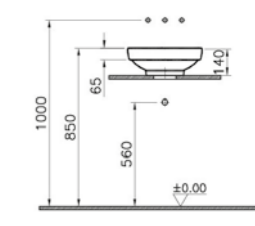

PRODUCT CODE:
4441B089-2000 Pearl green and white

PRODUCT DESCRIPTION:
Square bowl, 40cm

PRICE:
£432

COMPATIBLE WITH:
A45148 Waste set, chrome £52