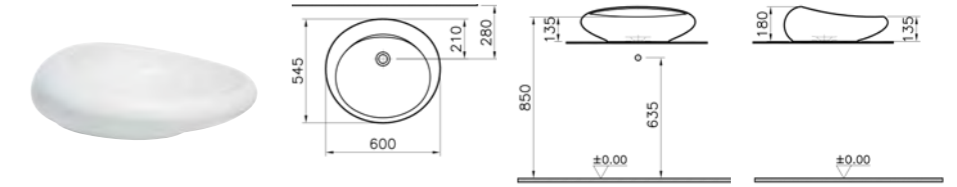

## ISTANBUL SANITARYWARE

PRODUCT CODE:  
4280B403-0016 White 0TH  
4280B470-0016 Black 0TH

PRODUCT DESCRIPTION:  
Countertop washbasin, 60cm

PRICE\*:  
White £869  
Black £1216

PRODUCT CODE:  
4279B403-0041 White 1TH  
4279B403-0871 White 3TH  
4279B470-0041 Black 1TH  
4279B470-0871 Black 3TH