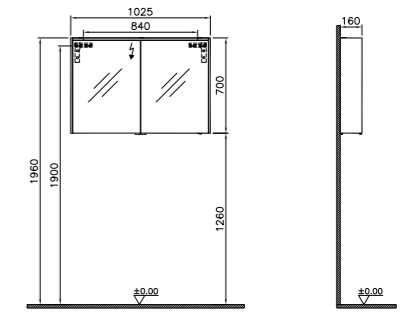

MIRRORS M-LINE INFINIT

PRODUCT CODE:
58502 Plum tree
58503 High gloss white

PRODUCT DESCRIPTION:
Mirror cabinet, 100cm

PRICE*:
£895