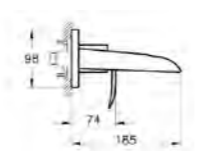

PRODUCT CODE:
A42237

PRODUCT DESCRIPTION:
Built-in basin mixer, cascade flow (exposed part)

REC. MINIMUM PRESSURE:
0.5 bar

PRICE*:
£541

Must be used with A42230