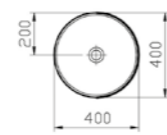

PRODUCT CODE:
4334B072-2100 Gold

PRODUCT DESCRIPTION:
Circular bowl, 40cm with pattern

PRICE:
£837

COMPATIBLE WITH:
A4514823 Waste set, gold £52