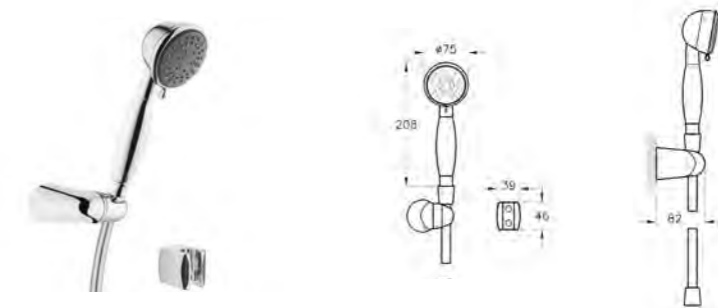

PRODUCT DESCRIPTION:  
Bidet mixer with pop-up waste

PRICE\*:  
£391

PRODUCT CODE:  
A45658 Chrome  
A4565823 Gold

PRODUCT DESCRIPTION:  
Elegance handshower,  
3 functions

PRICE\*:  
Chrome £78  
Gold £104