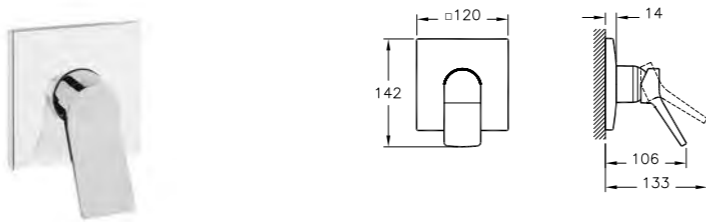

PRODUCT CODE:
A42283

PRODUCT DESCRIPTION:
Built-in shower mixer, single lever
(exposed part)

REC. MINIMUM PRESSURE:
1.0 bar

PRICE*:
£299

Must be used with A42213