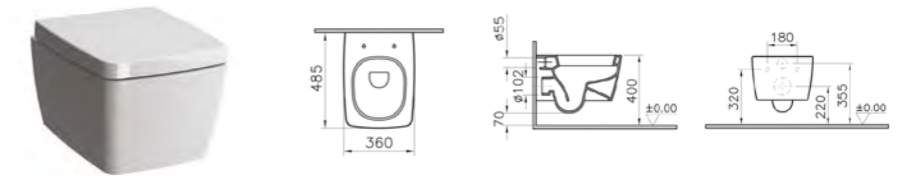

PRODUCT CODE:
5671B003-0075

PRODUCT DESCRIPTION:
Wall-hung WC pan, 48cm,
short-projection

PRICE*:
£271

COMPATIBLE WITH:
90-003-001 Toilet seat £86
90-003-009 Toilet seat, soft closing £149
102-003-009 Slim toilet seat, soft closing £152