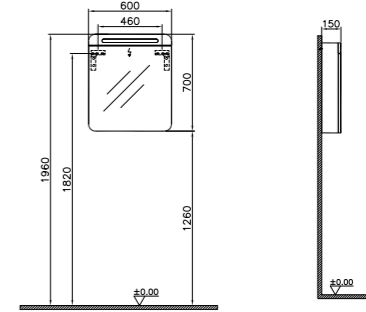

PRODUCT CODE:
56422 High gloss white
56168 Anthracite
56169 Waved natural wood
56170 Grey natural wood

PRODUCT DESCRIPTION:
Mirror cabinet with LED lighting,
right hand hinged, 60cm

PRICE*:
£595