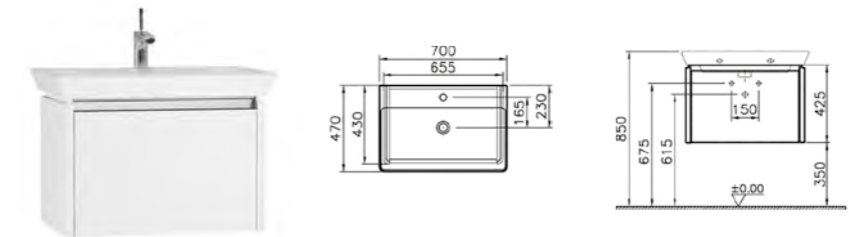

PRODUCT DESCRIPTION:

Washbasin unit with
1 drawer, 66cm

PRICE*:
£715

COMPATIBLE WITH:
4452 Washbasin, 70cm £240