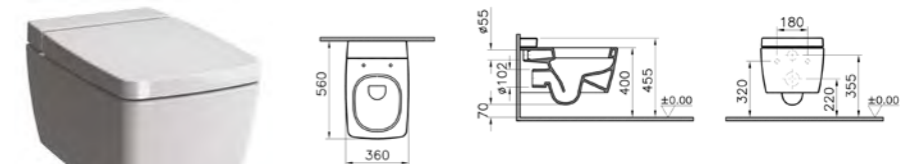

PRODUCT CODE:  
5676B003-0075  
5676B003-1086 with Vitra Fresh

PRODUCT DESCRIPTION:  
Wall-hung WC pan, 56cm

PRICE\*:  
£271  
£324 with Vitra Fresh

COMPATIBLE WITH:  
90-003-001 Toilet seat £86  
90-003-009 Toilet seat, soft closing £149  
102-003-009 Slim toilet seat,  
soft closing £152