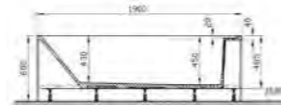

BATHS MEMORIA

PRODUCT CODE:
89006

PRODUCT DESCRIPTION:
Memoria 190x90cm Infnit bath,
frame and leg set included

PRICE:
£3070

COMPATIBLE WITH:

5606301 Auto-siphon £317

Dedicated front panel, 190cm:

M5803011000 Chestnut £640

M5803012000 High gloss grey £560

M5803013000 High gloss mocha £560

Dedicated end panel for free-standing
configuration:

M5803014000 Chestnut £392

M5803015000 High gloss grey £349

M5803016000 High gloss mocha £349

Dedicated end panel for all configurations
excluding free-standing:

M5803017000 Chestnut £392

M5803018000 High gloss grey £349

M5803019000 High gloss mocha £349