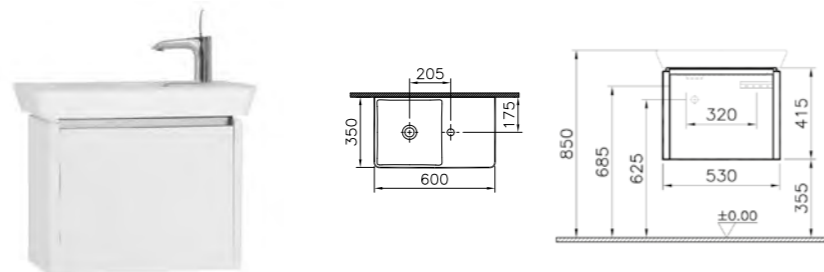

PRODUCT CODE:

- 56457 High gloss white
- 52964 Hacienda brown
- 53051 Hacienda black

PRODUCT DESCRIPTION:
Cloakroom unit with 1 door,
right hand hinged, 53cm

PRICE*:
£446

COMPATIBLE WITH:
4459 Washbasin, 60x35cm £175