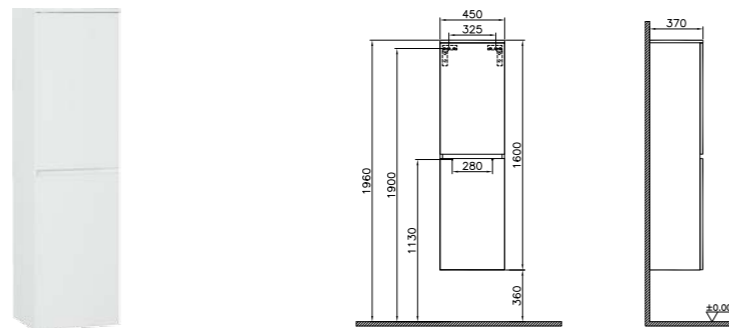

PRODUCT DESCRIPTION:  
Tall unit with 2 doors,  
45x37x160cm

PRICE:  
£647

PRODUCT CODE:  
56662

PRODUCT DESCRIPTION:  
Drawer separator

PRICE:  
£21

PRODUCT CODE:  
5660B003-0973 1TH  
5660B003-0937<sup>†</sup> 1TH