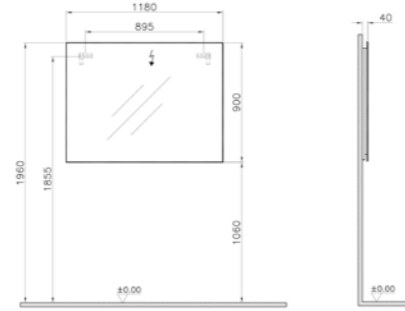

PRODUCT CODE:
56560

PRODUCT DESCRIPTION:
Illuminated mirror, 120cm

PRICE*:
£1785