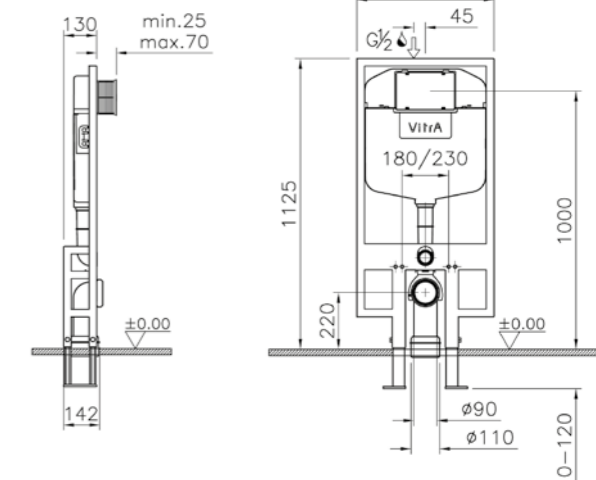

COMPATIBLE FLUSH PLATES

MECHANICAL

Sirius Loop O Loop R Loop T Select

Available in:
A range of other colour finishes

PNEUMATIC

Twin 2 Twin O

Available in:
White, matt black, chrome plated or matt chrome plated
Only compatible with 740 frames

ELECTRONIC*

Loop T

Available in:
Chrome plated or matt chrome plated