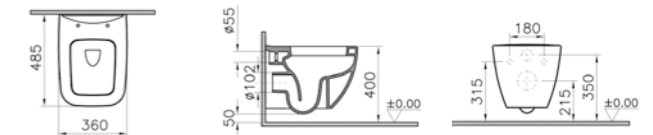

COMPATIBLE WITH:  
91-003-001 Toilet seat £92  
91-003-009 Toilet seat,  
soft closing £155

PRODUCT CODE:  
4379B003-0075

PRODUCT DESCRIPTION:  
Wall-hung WC pan, 48cm,  
short-projection

PRICE:  
£329

COMPATIBLE WITH:  
91-003-001 Toilet seat £92  
91-003-009 Toilet seat,  
soft closing £155