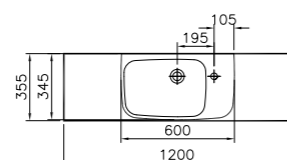

COMPATIBLE WITH:  
4388 Washbasin £187  
4389 Washbasin £250

PRODUCT CODE:  
56610 High gloss white  
56611 Mocha

PRODUCT DESCRIPTION:  
Washbasin unit with 1 drawer,  
80x45x34cm

PRICE\*:  
£557

COMPATIBLE WITH:  
4399 Washbasin £217