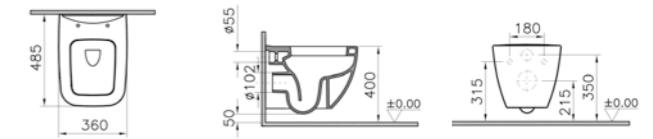

COMPATIBLE WITH:  
91-003-001 Toilet seat £92  
91-003-009 Toilet seat,  
soft closing £155

PRODUCT CODE:  
4379B003-0075

PRODUCT DESCRIPTION:  
Wall-hung WC pan, 48cm,  
short-projection

PRICE:  
£329

COMPATIBLE WITH:  
91-003-001 Toilet seat £92  
91-003-009 Toilet seat,  
soft closing £155