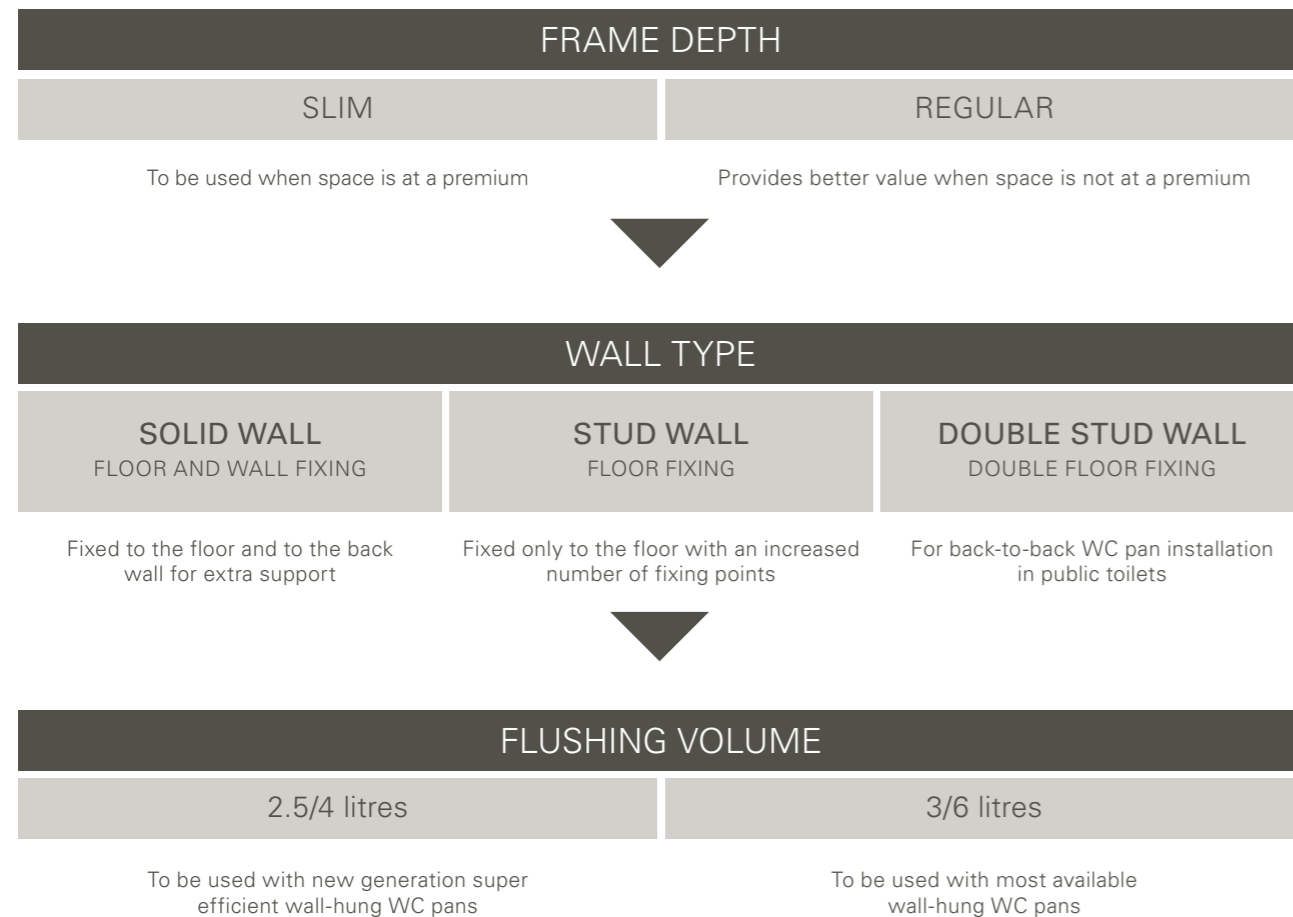

740-0880 / 742-0880  
Chrome plated £264

300-1021  
Electronic mechanism  
installation set\* £64

740-0885 / 742-0885  
Matt chrome plated £294

FRAMES

Whatever your project needs, the range of Vitra wall-hung frames offers you complete flexibility.

Both the slim and regular sized frames can be used in solid wall, stud wall and double stud wall scenarios, and are all available with a choice of flushing volumes. The slimline frame is perfect when space is at a premium.