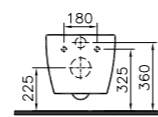

*Additional pipe may be required
due to wall thickness