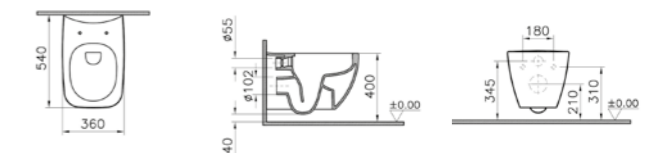

PRODUCT CODE:
7742B003-0075

PRODUCT DESCRIPTION:
Wall-hung WC pan, Rim-Ex

PRICE:
£382

COMPATIBLE WITH:
91-003-001 Toilet seat £92
91-003-009 Toilet seat,
soft closing £155