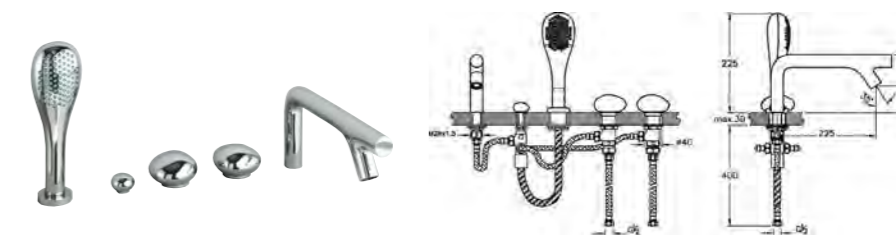

## BRASSWARE ISTANBUL

PRODUCT CODE:  
A41818

PRODUCT DESCRIPTION:  
Joystick built-in bidet mixer  
with towel holder

REC. MINIMUM PRESSURE:  
0.5 bar

PRICE\*:  
£802