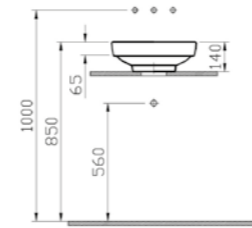

PRODUCT CODE:
4334B072-2100 Gold

PRODUCT DESCRIPTION:
Circular bowl, 40cm with pattern

PRICE:
£837

COMPATIBLE WITH:
A4514823 Waste set, gold £52