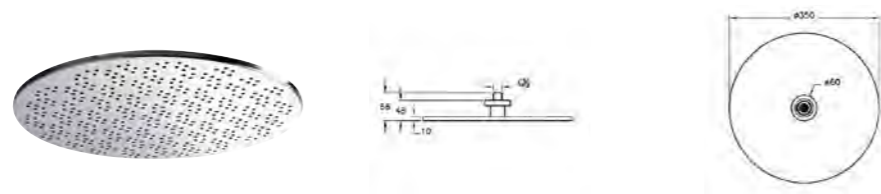

PRODUCT CODE:
A48021

PRODUCT DESCRIPTION:
Istanbul showerhead, easy clean

PRICE*:
£738

Suitable with any connection
pipe shown on page 309