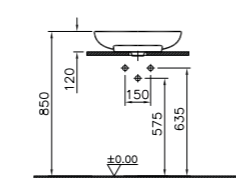

PRODUCT CODE:
5880B403-0041 White 1TH
5880B401-0041 Matt white 1TH
5880B483-0041 Matt black 1TH
5880B420-0041 Matt taupe 1TH

PRODUCT DESCRIPTION:
Round bowl, 50cm

PRICE*:
White £432
Matt white £519
Matt black £583
Matt taupe £519