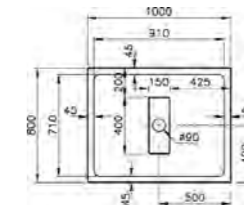

PRODUCT CODE:
54590028000

PRODUCT DESCRIPTION:
Zero to surface shower tray, 100x80cm

PRICE*:
£392

COMPATIBLE WITH:
5601089 Shower waste and trap £70