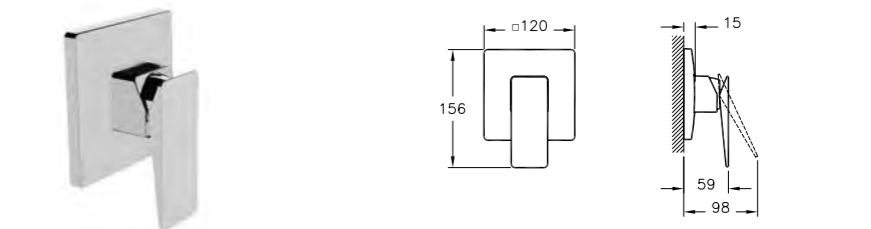

PRODUCT CODE:
A42396

PRODUCT DESCRIPTION:
Built-in shower mixer (exposed part)

REC. MINIMUM PRESSURE:
1.0 bar

PRICE*:
£165

Must be used with A42213