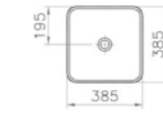

PRODUCT CODE:
4441B072-0016 Gold

PRODUCT DESCRIPTION:
Square bowl, 40cm

PRICE:
£761

COMPATIBLE WITH:
A4514823 Waste set, gold £52