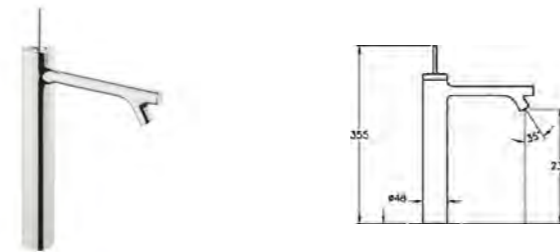

## BRASSWARE ISTANBUL

PRODUCT CODE:  
A41863

PRODUCT DESCRIPTION:  
Tall joystick basin mixer

REC. MINIMUM PRESSURE:  
0.5 bar

PRICE:  
£641

PRODUCT CODE:  
A41823

PRODUCT DESCRIPTION:  
Joystick basin mixer with pop-up waste