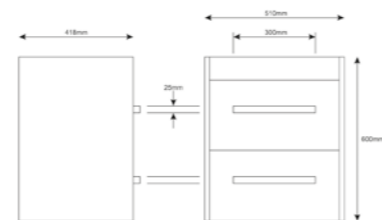

PRODUCT CODE:
UML60GW2D High gloss white
UML60GG2D Gloss grey
UML60DE2D Dark elm

PRODUCT DESCRIPTION:
Washbasin unit with 2 drawers
60cm – new model

PRICE:
£490

COMPATIBLE WITH:
Washbasin, 60cm £163:
5662B003-0973 1TH
5662B003-0937* 1TH
*no overflow hole