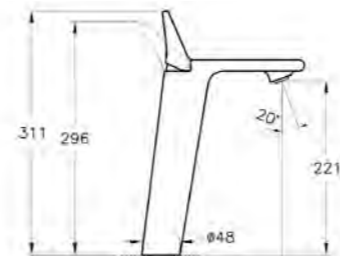

PRODUCT CODE:
A42331

PRODUCT DESCRIPTION:
Tall basin mixer, single lever

REC. MINIMUM PRESSURE:
0.4 bar

PRICE*:
£534