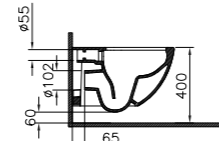

SANITARYWARE OPTIONS

PRODUCT CODE:
7748B003-0075

RIM-EX
WC pan

PRODUCT DESCRIPTION:
Sento wall-hung WC pan, Rim-Ex

PRICE:
£252

COMPATIBLE WITH:
86-003-001 Toilet seat £86
86-003-009 Toilet seat,
soft closing £161
100-003-009 Slim toilet
seat, soft closing, £127