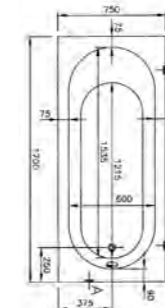

PRODUCT CODE:
50710001000

PRODUCT DESCRIPTION:
170x75cm Bath

PRICE*:
£586

COMPATIBLE WITH:
59990073000 Leg set £70
54910001000 Flat front panel, 170cm £144
54940001000 Flat end panel, 75cm £116