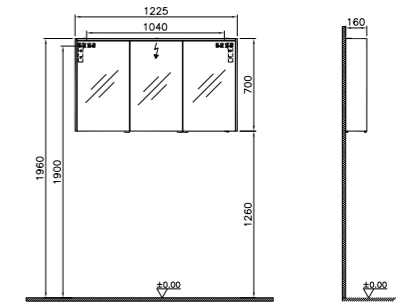

PRODUCT CODE:
58504 Plum tree
58505 High gloss white

PRODUCT DESCRIPTION:
Mirror cabinet, 120cm

PRICE*:
£1094