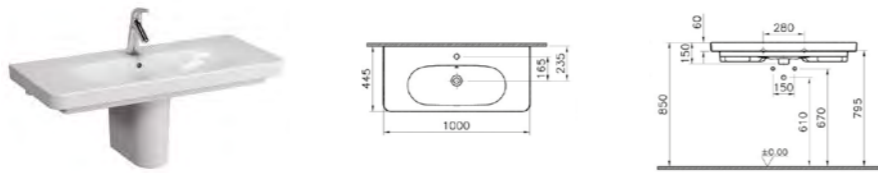

PRODUCT DESCRIPTION:  
Washbasin, 100cm for wall-hung,  
pedestal and countertop use

PRICE:  
£261

COMPATIBLE WITH:  
5691 Half pedestal £120  
5690 Pedestal £120

PRODUCT CODE:  
5684B003-0001 1TH

PRODUCT DESCRIPTION:  
Asymmetrical washbasin,  
100cm