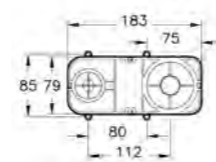

PRODUCT CODE:
A42230

PRODUCT DESCRIPTION:
Built-in basin mixer (concealed part for A42236 and A42237)

REC. MINIMUM PRESSURE:
0.5 bar

PRICE*:
£90