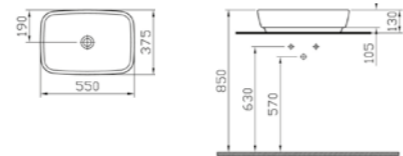

PRODUCT CODE:
4399B003-0016

PRODUCT DESCRIPTION:
Countertop washbasin, 55x38cm

PRICE:
£222