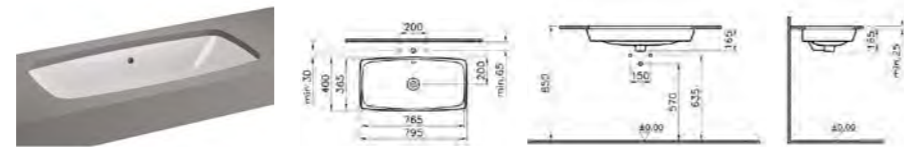

PRODUCT CODE:
5669B003-1082 OTH
5669B003-1083[†] OTH
PRODUCT DESCRIPTION:
Undercounter washbasin, 77cm
PRICE:
£217
COMPATIBLE WITH:
6397 Ceramic waste cover,
for use with pop-up mixers £51
*no overflow hole