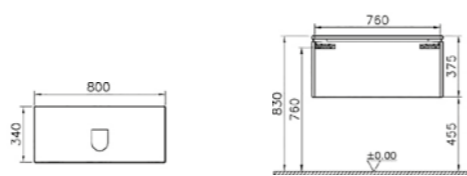

PRODUCT CODE:
53549 High gloss white
53551 Grey oak
55663 Waved natural wood
55664 Metallic mink

PRODUCT DESCRIPTION:
Washbasin unit with 1 drawer,
80x34x38cm, not including washbasin

PRICE*:
High gloss white £761
Other finishes £800