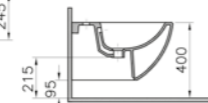

PRODUCT CODE:
4338B003-0288

PRODUCT DESCRIPTION:
Sento wall-hung bidet

PRICE:
£222