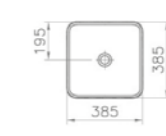

PRODUCT DESCRIPTION:  
Square bowl, 40cm

PRICE:  
£432

COMPATIBLE WITH:  
A45148 Waste set, chrome £52

PRODUCT CODE:  
4441B071-0016 Platinum

PRODUCT DESCRIPTION:  
Square bowl, 40cm

PRICE:  
£533

COMPATIBLE WITH:  
A45148 Waste set, chrome £52