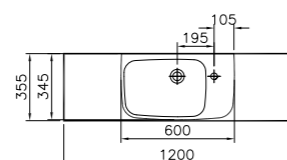

PRODUCT CODE:
56597 High gloss white
56598 Mocha

PRODUCT DESCRIPTION:
Washbasin unit with 2 drawers,
120x35x62cm

PRICE*:
£699

COMPATIBLE WITH:
4388 Washbasin £187
4389 Washbasin £250