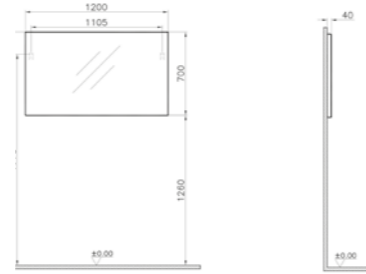

MIRRORS & MIRROR CABINETS UNIVERSAL / CLASSIC

PRODUCT CODE:
56858

PRODUCT DESCRIPTION:
Mirror, classic, 120cm

PRICE*:
£150