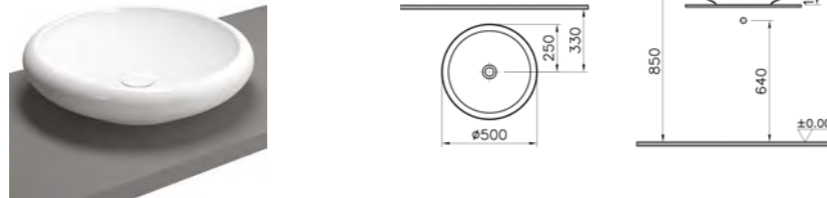

SANITARYWARE ISTANBUL

PRODUCT CODE:
4522B403-0016 White 0TH
4522B470-0016 Black 0TH

PRODUCT DESCRIPTION:
Countertop washbasin, 50cm

PRICE*:
White £833
Black £1164