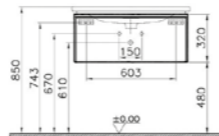

COMPATIBLE WITH:

5686 Countertop washbasin, 80cm £228 with LED lighting £379
Laundry unit with wheels, top opening, 80cm £468:
56425 High gloss white
56180 Anthracite
56181 Waved natural wood
56182 Grey natural Wood