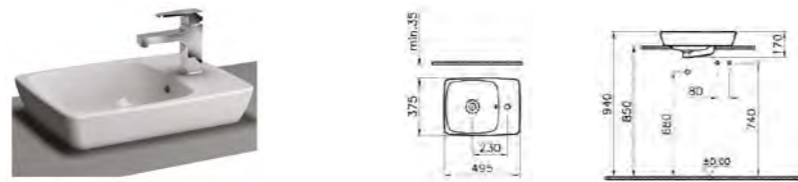

PRODUCT CODE:
5665B003-0029 1TH
5665B003-0294* 1TH

PRODUCT DESCRIPTION:
Countertop basin, 50x38cm,

PRICE:
£163

COMPATIBLE WITH:
6397 Ceramic waste cover,
for use with pop-up mixers £51

*no overflow hole