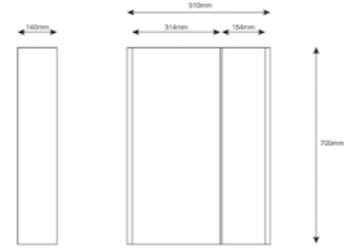

MIRRORS M-LINE

PRODUCT CODE:
UML60GWMC High gloss white
UML60GGMC Gloss grey
UML60DEMC Dark elm

PRODUCT DESCRIPTION:
Mirror cabinet, 50cm

PRICE*:
£385

Cabinet doors are interchangeable if required