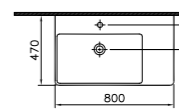

PRODUCT CODE:
4453B003-0001 1TH

PRODUCT DESCRIPTION:
Offset washbasin, 80cm

PRICE*:
£301

COMPATIBLE WITH:
4456 Half pedestal £123
4457 Pedestal £123
340-1550 Towel bar £146