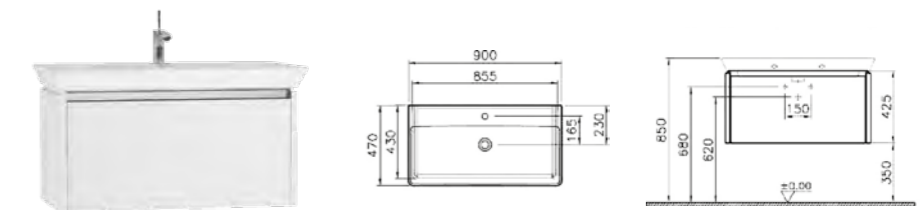

PRODUCT CODE:

- 56446 High gloss white
- 52968 Hacienda brown
- 53067 Hacienda black

PRODUCT DESCRIPTION:

Washbasin unit with  
1 drawer, 86cm

PRICE\*:  
£776

COMPATIBLE WITH:  
4454 Washbasin, 90cm £327

PRODUCT CODE:  
56448 High gloss white  
52970 Hacienda brown  
53075 Hacienda black