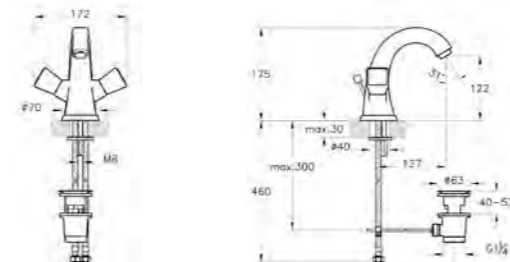

PRODUCT CODE:
A42338 Chrome
A4233823 Gold
A4233826 Copper

PRODUCT DESCRIPTION:
Basin mixer with pop-up waste

REC. MINIMUM PRESSURE:
1.0 bar

PRICE*:
Chrome £427
Gold £580
Copper £610