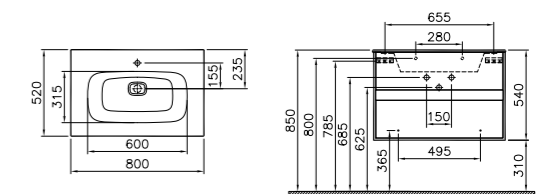

PRODUCT CODE:
58181 Plum tree
58182 High gloss white

PRODUCT DESCRIPTION:
Washbasin unit** with 2 drawers,
including Infnit washbasin, 80cm

PRICE*:
£1501