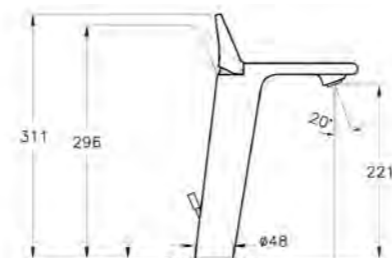

PRODUCT CODE:
A42332

PRODUCT DESCRIPTION:
Tall basin mixer with pop-up waste,
single lever

REC. MINIMUM PRESSURE:
0.4 bar

PRICE*:
£585