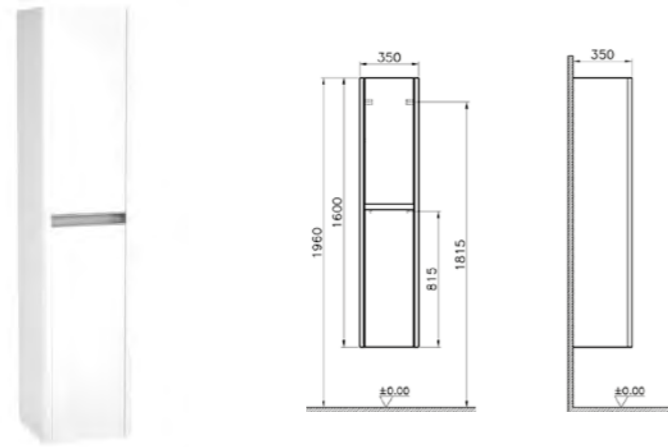

PRODUCT DESCRIPTION:

Tall unit with 2 doors,  
35x35x160cm

PRICE\*:  
£776

PRODUCT CODE:

- 56454 High gloss white Left hand hinged
- 56455 High gloss white Right hand hinged
- 52976 Hacienda brown Left hand hinged
- 52977 Hacienda brown Right hand hinged
- 55058 Hacienda black Left hand hinged
- 55062 Hacienda black Right hand hinged