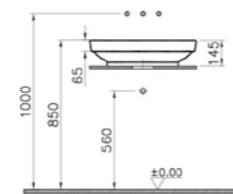

PRODUCT CODE:
4442B071-0016 Platinum

PRODUCT DESCRIPTION:
Rectangular bowl, 60cm

PRICE*:
£608

COMPATIBLE WITH:
A45148 Waste set, chrome £52