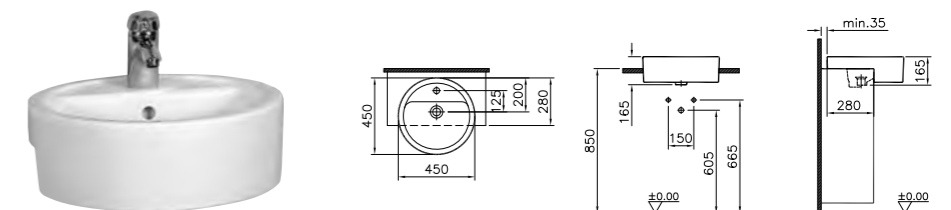

PRODUCT CODE:
5146B003-0001 1TH
PRODUCT DESCRIPTION:
Semi-recessed bowl, 45cm
PRICE:
£183