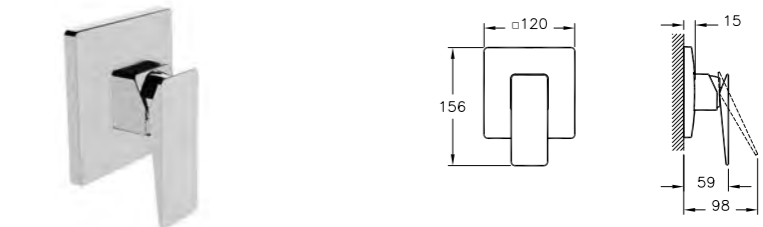

PRODUCT CODE:
A42396

PRODUCT DESCRIPTION:
Built-in shower mixer (exposed part)

REC. MINIMUM PRESSURE:
1.0 bar

PRICE*:
£165

Must be used with A42213