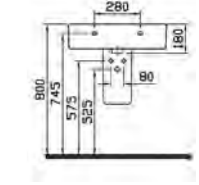

PRICE\*:  
£344

COMPATIBLE WITH:  
340-1220 Towel bar £180

PRODUCT CODE:  
4448B003-0075

PRODUCT DESCRIPTION:  
Sento wall-hung WC pan

PRICE\*:  
£222

COMPATIBLE WITH:  
86-003-001 Toilet seat £86  
86-003-009 Toilet seat,  
soft closing £161  
100-003-009 Slim toilet  
seat, soft closing £127