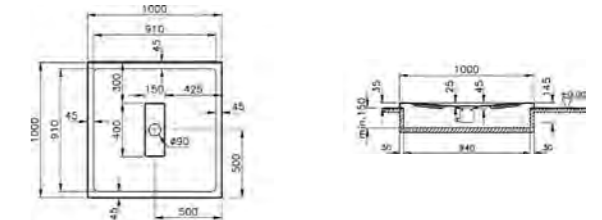

PRICE:  
£304

COMPATIBLE WITH:  
5601089 Shower waste and trap £70

PRODUCT CODE:  
54240028000

PRODUCT DESCRIPTION:  
Flat shower tray, 100x100cm

PRICE:  
£348

COMPATIBLE WITH:  
5601089 Shower waste and trap £70