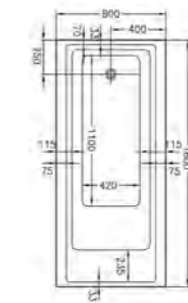

PRODUCT CODE:
54320001000

PRODUCT DESCRIPTION:
Pure 180x80cm bath

PRICE:
£491

COMPATIBLE WITH:

59990432000 Leg set £105
5603874 Bath wooden roll, 180cm £852
5603875 Bath wooden roll, 200cm £1024
Dedicated front panel, 180cm:
54540001000 Acrylic white £217
Dedicated end panel, 80cm:
54620001000 Acrylic white £149