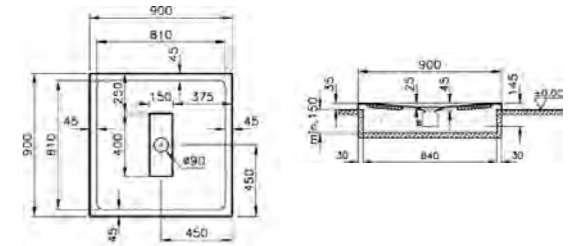

SHOWER TRAYS FLAT

PRODUCT CODE:
54220028000

PRODUCT DESCRIPTION:
Flat shower tray, 90x90cm

PRICE*:
£276

COMPATIBLE WITH:
5601089 Shower waste and trap £70