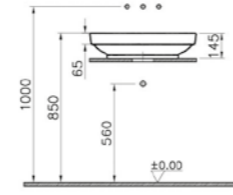

PRODUCT CODE:
4442B073-0016 Copper

PRODUCT DESCRIPTION:
Rectangular bowl, 60cm

PRICE*:
£701

COMPATIBLE WITH:
A4514826 Waste set, copper £52