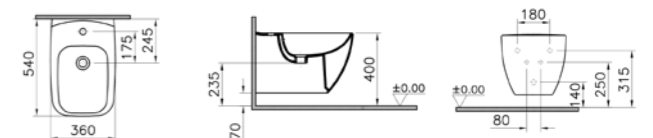

PRODUCT CODE:
4394B003-0288 1TH

PRODUCT DESCRIPTION:
Wall-hung bidet

PRICE:
£302