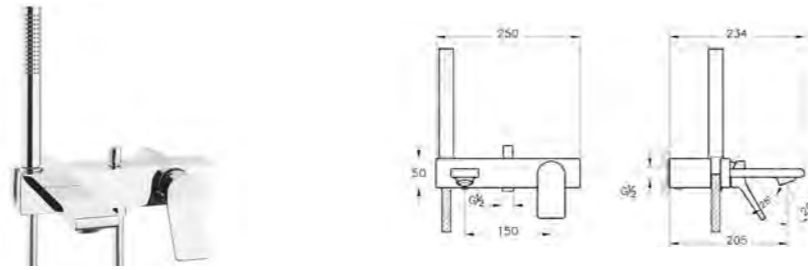

PRODUCT CODE:
A42347

PRODUCT DESCRIPTION:
Built-in bath / shower mixer, single
lever, including valve body

REC. MINIMUM PRESSURE:
1.0 bar

PRICE*:
£958