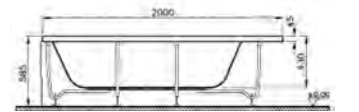

PRODUCT CODE:
54330001000

PRODUCT DESCRIPTION:
Pure 200x90cm bath

PRICE:
£607

COMPATIBLE WITH:

59990433000 Leg set £120
5603875 Bath wooden roll, 200cm £1024
Dedicated front panel, 200cm:
54660001000 Acrylic white £342
Dedicated end panel, 90cm:
54670001000 Acrylic white £167