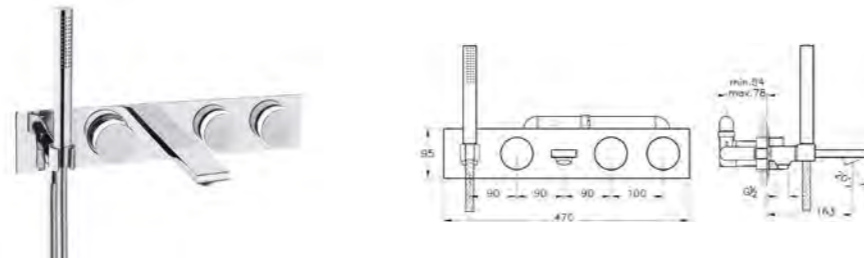

PRODUCT CODE:
A4231757

PRODUCT DESCRIPTION:
Built-in bath mixer

REC. MINIMUM PRESSURE:
2.0 bar

PRICE*:
£698