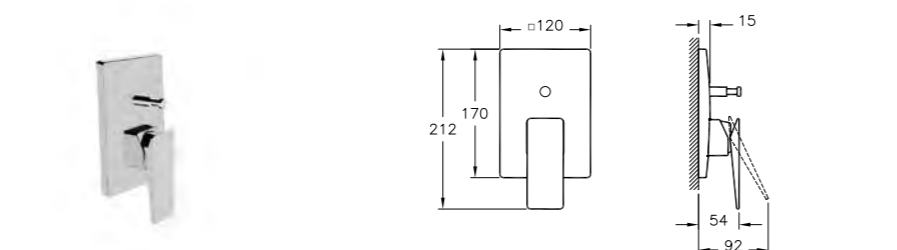

PRODUCT CODE:
A42395

PRODUCT DESCRIPTION:
Built-in bath / shower mixer
(exposed part)

REC. MINIMUM PRESSURE:
1.0 bar

PRICE*:
£170

Must be used with A41949