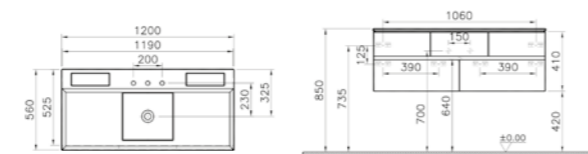

PRODUCT CODE:
58368 Chestnut
58369 High gloss grey
58990 High gloss mocha

PRODUCT DESCRIPTION:
Washbasin unit with 4 drawers,
120cm, including Infnit mineralcast basin[†]

PRICE*:
Chestnut £2743
High gloss grey £2612
High gloss mocha £2612