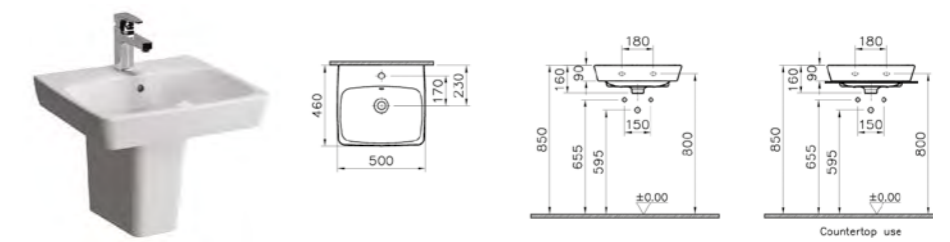

PRODUCT CODE:
5661B003-0973 1TH
5661B003-0937[†] 1TH

PRODUCT DESCRIPTION:
Washbasin, 50cm, for wall-hung,
pedestal and countertop use

PRICE:
£163

COMPATIBLE WITH:
4456 Half pedestal £123
4457 Pedestal £123
6397 Ceramic waste cover,
for use with pop-up mixers £51

[†]no overflow hole