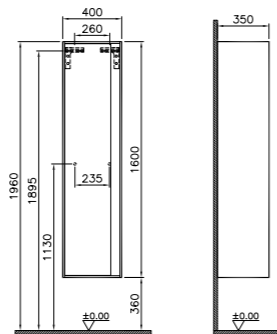

FURNITURE M-LINE INFINIT

PRODUCT CODE:
58204 Plum tree Left hand hinged
58203 Plum tree Right hand hinged
58206 High gloss white Left hand hinged
58205 High gloss white Right hand hinged

PRODUCT DESCRIPTION:
Tall unit with 1 door, 40cm

PRICE*:
£850