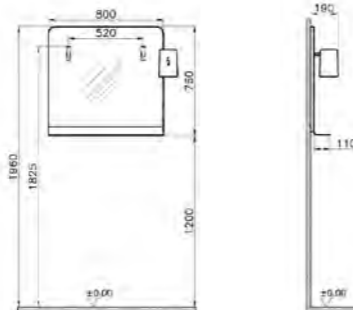

PRODUCT CODE:
56154 Mirror with shelf
56198 Lighting right
56334 Lighting left

PRODUCT DESCRIPTION:
Mirror with shelf, 80cm, lighting right

PRICE*:
Mirror with shelf £469
Lighting right £90
Lighting left £90