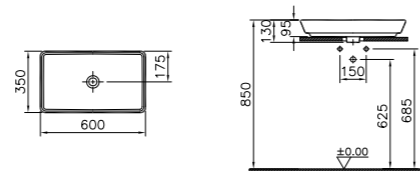

PRODUCT CODE:
4461B003-0016

PRODUCT DESCRIPTION:
Countertop washbasin, 60cm,
no overflow hole

PRICE*:
£157