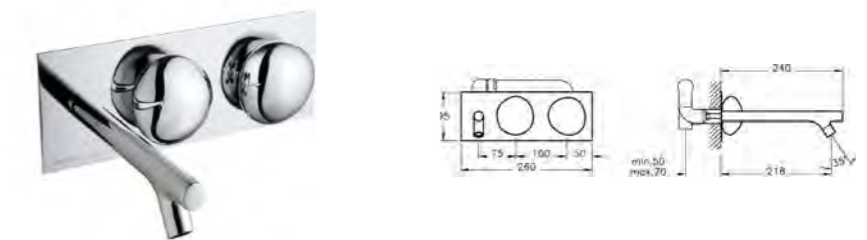

PRODUCT CODE:
A41808

PRODUCT DESCRIPTION:
Pebble built-in basin mixer

REC. MINIMUM PRESSURE:
0.5 bar

PRICE:
£628