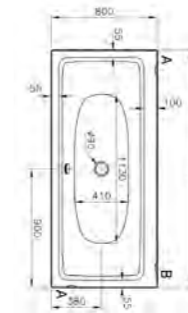

PRODUCT CODE:
56010001000

PRODUCT DESCRIPTION:
180x80cm bath, double-ended
and including waste

PRICE:
£1009

COMPATIBLE WITH:

59990601000 Leg set, £64

54540001000 Front panel, 180cm £217

54620001000 End panel, 80cm £102