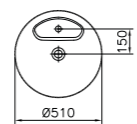

PRODUCT CODE:
5880B403-0041 White 1TH
5880B401-0041 Matt white 1TH
5880B483-0041 Matt black 1TH
5880B420-0041 Matt taupe 1TH

PRODUCT DESCRIPTION:
Round bowl, 50cm

PRICE*:
White £432
Matt white £519
Matt black £583
Matt taupe £519