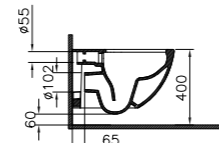

SANITARYWARE OPTIONS

PRODUCT CODE:
7748B003-0075

RIM-EX
WC pan

PRODUCT DESCRIPTION:
Sento wall-hung WC pan, Rim-Ex

PRICE:
£252

COMPATIBLE WITH:
86-003-001 Toilet seat £86
86-003-009 Toilet seat,
soft closing £161
100-003-009 Slim toilet
seat, soft closing, £127