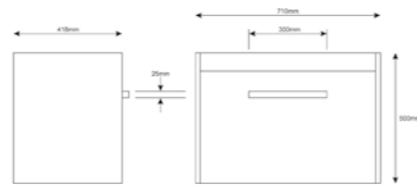

PRODUCT CODE:
UML80GW1D High gloss white
UML80GG1D Gloss grey
UML80DE1D Dark elm

PRODUCT DESCRIPTION:
Washbasin unit with 1 drawer,
80cm – new model

PRICE:
£450

COMPATIBLE WITH:
Washbasin, 80cm, £163:
5663B003-0973 1TH
5663B003-0937* 1TH
*no overflow hole