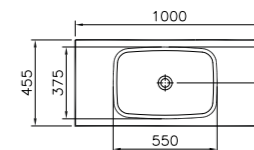

PRODUCT CODE:
56613 High gloss white
56614 Mocha

PRODUCT DESCRIPTION:
Washbasin unit with 1 drawer,
100x45x34cm

PRICE*:
£617

COMPATIBLE WITH:
4399 Washbasin £217