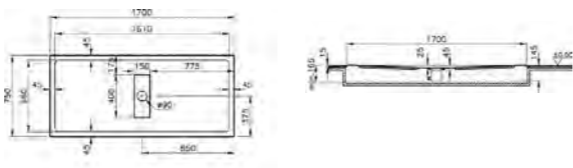

PRODUCT CODE:
54640028000

PRODUCT DESCRIPTION:
Zero to surface shower tray, 170x75cm

PRICE:
£560

COMPATIBLE WITH:
5601089 Shower waste and trap £70