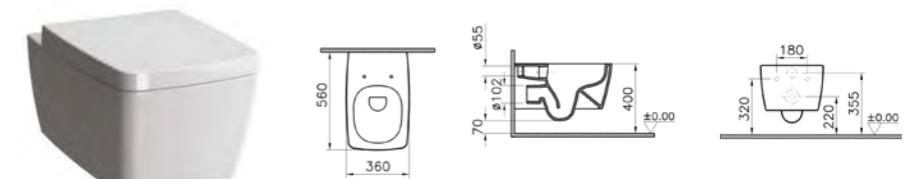

Image shown without Vitra Fresh

PRODUCT CODE:  
5675B003-0288

PRODUCT DESCRIPTION:  
Wall-hung bidet

PRICE\*:  
£248

COMPATIBLE WITH:  
6397 Ceramic waste cover £51

PRODUCT CODE:  
 UML60GW1D High gloss white  
 UML60GG1D Gloss grey  
 UML60DE1D Dark elm