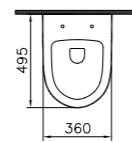

PRODUCT CODE:
7747B003-0075

RIM-EX
WC pan

PRODUCT DESCRIPTION:
Sento wall-hung WC pan,
compact, Rim-Ex

PRICE:
£252

COMPATIBLE WITH:
86-003-001 Toilet seat £86
86-003-009 Toilet seat,
soft closing £161
100-003-009 Slim toilet
seat, soft closing, £127