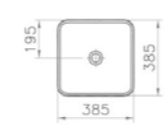

PRICE:  
£668

COMPATIBLE WITH:  
A4514826 Waste set, copper £52

PRODUCT CODE:  
4441B003-1361 White

PRODUCT DESCRIPTION:  
Square bowl, 40cm

PRICE:  
£257

COMPATIBLE WITH:  
A45148 Waste set, chrome £52

PRODUCT CODE:  
4441B087-2000 Pearl pink and white