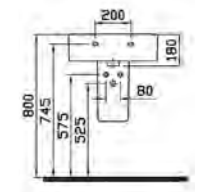

PRODUCT CODE:
4077B003-0001 1TH

PRODUCT DESCRIPTION:
Nuovella washbasin, 50cm

PRICE*:
£313

COMPATIBLE WITH:
340-1210 Towel bar £172