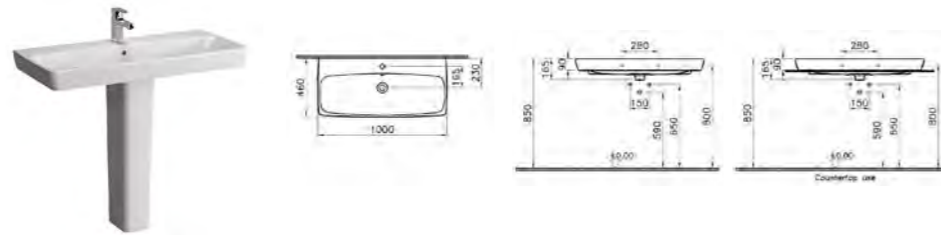

PRODUCT CODE:
5664B003-0973 1TH
5664B003-0937* 1TH

PRODUCT DESCRIPTION:
Washbasin, 100cm, for wall-hung,
pedestal and countertop use

PRICE:
£281

COMPATIBLE WITH:
4456 Half pedestal, large £123
4457 Pedestal £123
6397 Ceramic waste cover,
for use with pop-up mixers £51

*no overflow hole