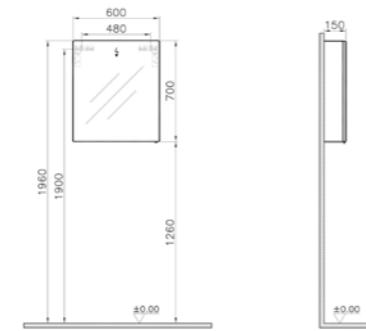

PRODUCT CODE:
57082 High gloss white

PRODUCT DESCRIPTION:
Mirror cabinet, classic,
right hand hinged, 60cm

PRICE*:
£229