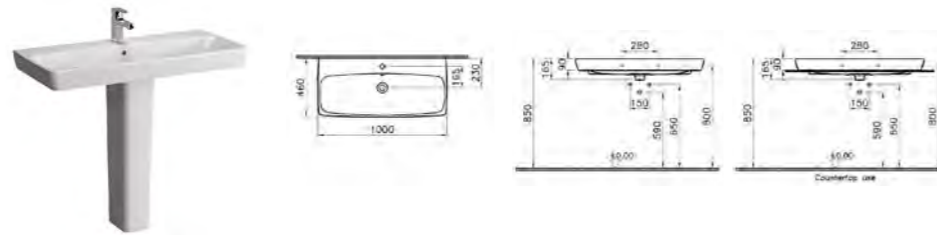

PRODUCT CODE:
5664B003-0973 1TH
5664B003-0937* 1TH

PRODUCT DESCRIPTION:
Washbasin, 100cm, for wall-hung,
pedestal and countertop use

PRICE:
£281

COMPATIBLE WITH:
4456 Half pedestal, large £123
4457 Pedestal £123
6397 Ceramic waste cover,
for use with pop-up mixers £51

*no overflow hole