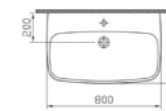

PRODUCT CODE:
4384B003-0973 1TH

PRODUCT DESCRIPTION:
Washbasin, 80cm for pedestal
and countertop use

PRICE:
£258

COMPATIBLE WITH:
4385 Half pedestal £126
4386 Pedestal £126