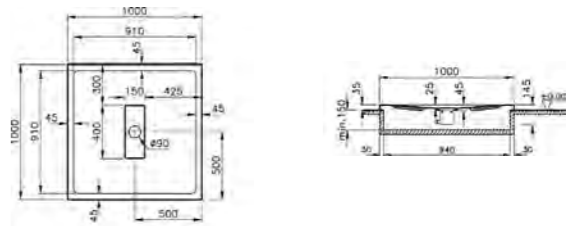

PRICE\*:  
£304

COMPATIBLE WITH:  
5601089 Shower waste and trap £70

PRODUCT CODE:  
54240028000

PRODUCT DESCRIPTION:  
Flat shower tray, 100x100cm

PRICE\*:  
£348

COMPATIBLE WITH:  
5601089 Shower waste and trap £70