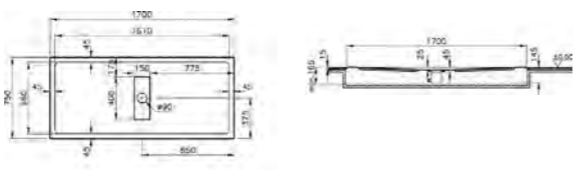

PRICE\*:  
£530

COMPATIBLE WITH:  
5601089 Shower waste and trap £70

PRODUCT CODE:  
54640028000

PRODUCT DESCRIPTION:  
Zero to surface shower tray, 170x75cm

PRICE\*:  
£560

COMPATIBLE WITH:  
5601089 Shower waste and trap £70