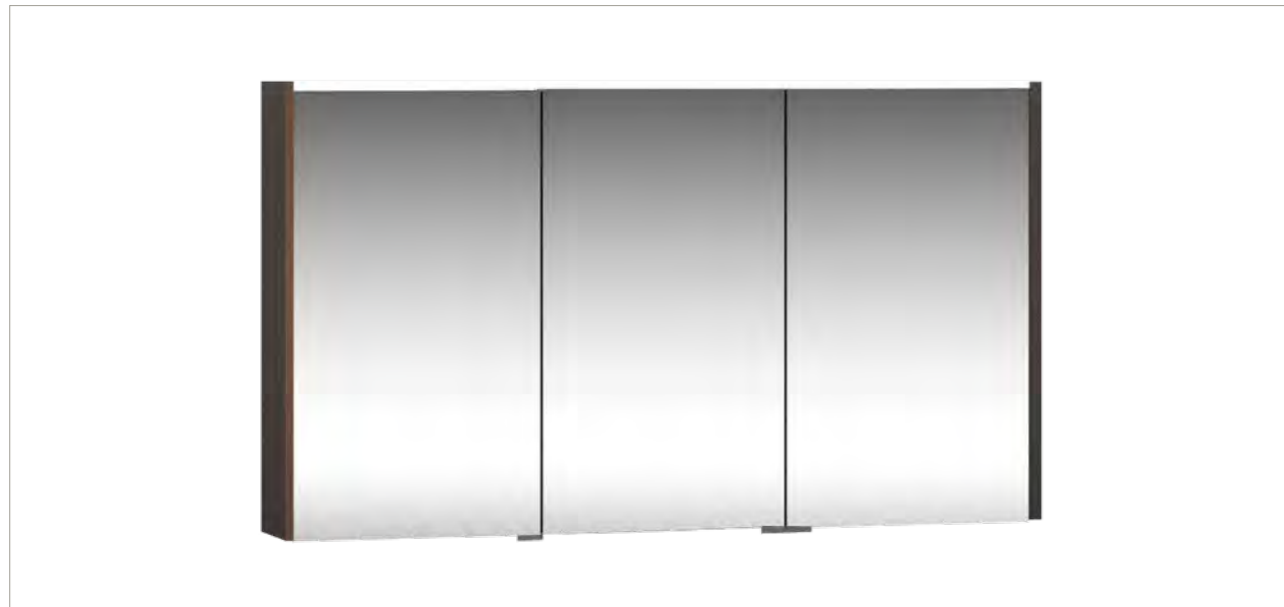

58504 Mirror cabinet, 120cm, plum tree / 58505 High gloss white £1094

M-Line Infnit mirror cabinets are available in:

HIGH GLOSS WHITE

PLUM TREE