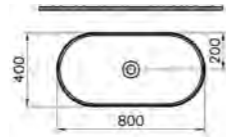

PRODUCT CODE:
89004

PRODUCT DESCRIPTION:
Oval countertop basin,
80cm, Infit mineralcast
White waste cover included

PRICE*:
£552