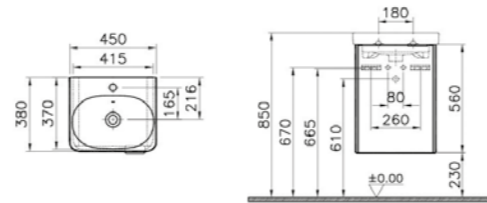

1. **PRODUCT CODE:**
   56523 High gloss white Left hand hinged
   56527 High gloss white Right hand hinged
   56524 Anthracite Left hand hinged
   56528 Anthracite Right hand hinged
   56525 Waved natural wood Left hand hinged
   56529 Waved natural wood Right hand hinged
   56526 Grey natural wood Left hand hinged
   56530 Grey natural wood Right hand hinged

PRODUCT DESCRIPTION:
Washbasin unit with 1 door, 45cm

PRICE*:
£436

COMPATIBLE WITH:
5680 Cloakroom basin, 45cm £138