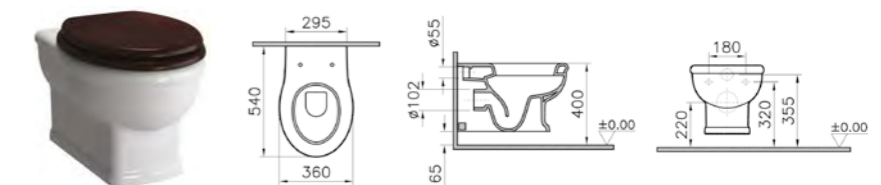

PRODUCT CODE:
5802B003-0075

PRODUCT DESCRIPTION:
Wall-hung WC pan

PRICE*:
£251

COMPATIBLE WITH:
05-003-001 Toilet seat, white £45
84-003-019 Toilet seat, soft-closing, white £99
37-013-301 Toilet seat, wooden, metal hinge, chrome £291
37-013-311 Toilet seat, wooden, metal hinge, gold £319