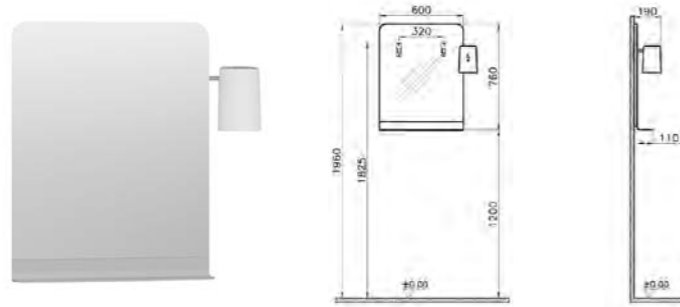

PRODUCT CODE:
56153 Mirror with shelf
56198 Lighting right
56334 Lighting left

PRODUCT DESCRIPTION:
Mirror with shelf, 60cm, lighting right

PRICE*:
Mirror with shelf £423
Lighting right £90
Lighting left £90