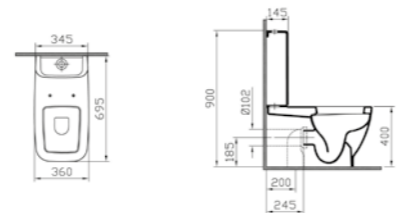

PRODUCT CODE:
4395B003-0585 WC pan
4396B003-7200 Cistern

PRODUCT DESCRIPTION:
Close-coupled WC pan,
fully back-to-wall
Close-coupled cistern including fittings

PRICE:
WC pan £360
Cistern £282

COMPATIBLE WITH:
91-003-001 Toilet seat £92
91-003-009 Toilet seat,
soft closing £155