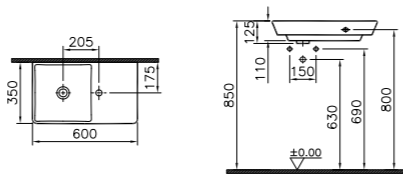

PRODUCT CODE:
4459B003-0041 1TH

PRODUCT DESCRIPTION:
Washbasin, 60x35cm,
no overflow hole

PRICE*:
£179