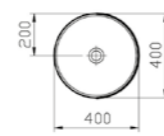

PRICE\*:  
£608

COMPATIBLE WITH:  
A4514826 Waste set, copper £52

PRODUCT CODE:  
4334B071-2100 Platinum

PRODUCT DESCRIPTION:  
Circular bowl, 40cm with pattern

PRICE:  
£584

COMPATIBLE WITH:  
A45148 Waste set, chrome £52