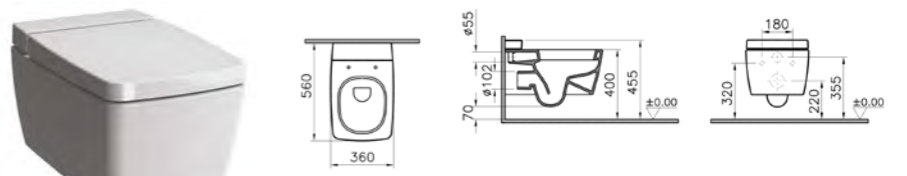

PRODUCT CODE:  
5676B003-0075  
5676B003-1086 with Vitra Fresh

PRODUCT DESCRIPTION:  
Wall-hung WC pan, 56cm

PRICE\*:  
£271  
£324 with Vitra Fresh

COMPATIBLE WITH:  
90-003-001 Toilet seat £86  
90-003-009 Toilet seat, soft closing £149  
102-003-009 Slim toilet seat,  
soft closing £152