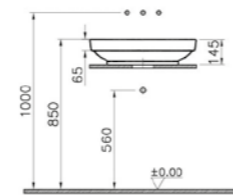

PRODUCT CODE:
4442B003-1361 White

PRODUCT DESCRIPTION:
Rectangular bowl, 60cm

PRICE*:
£322

COMPATIBLE WITH:
A45148 Waste set, chrome £52