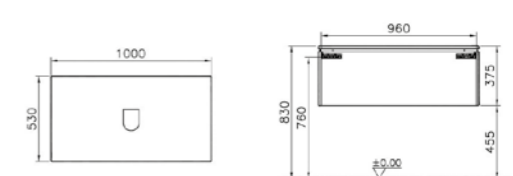

PRODUCT CODE:
53789 High gloss white
53791 Grey oak
55791 Waved natural wood
55792 Metallic mink

PRODUCT DESCRIPTION:
Washbasin unit with 1 drawer,
100x53x38cm, not including washbasin

PRICE*:
High gloss white £902
Other finishes £950