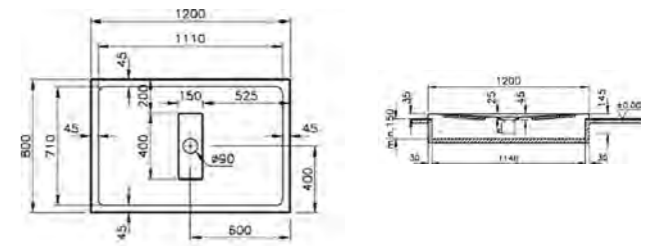

PRODUCT CODE:
54250028000

PRODUCT DESCRIPTION:
Flat shower tray, 120x80cm

PRICE*:
£354

COMPATIBLE WITH:
5601089 Shower waste and trap £70