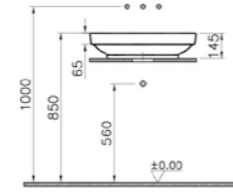

PRODUCT CODE:
4442B073-0016 Copper

PRODUCT DESCRIPTION:
Rectangular bowl, 60cm

PRICE*:
£701

COMPATIBLE WITH:
A4514826 Waste set, copper £52