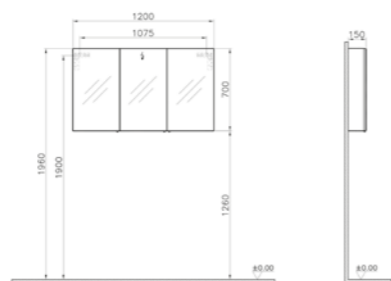

PRODUCT CODE:
57085 High gloss white

PRODUCT DESCRIPTION:
Mirror cabinet, classic, 120cm

PRICE:
£383