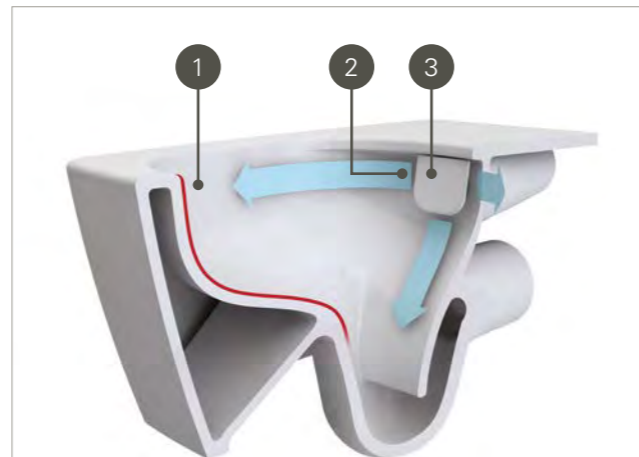

## VITRA INFINIT

Bathroom products made from mineralcast are distinguishable by the thinner profile edges and clean lines.

Made from a combination of natural stone powder and a polyester resin mineralcast produces a beautiful finish which is warm to the touch and easy to clean, it can also be used to create basins in wide range of shapes and sizes. Mineralcast is a hard-wearing material with the added benefit of being invisibly repairable in the unlikely event of the basin becoming damaged.

## SEE AND FEEL THE DIFFERENCE WITH VITRA INFINIT

BEAUTIFUL, THIN PROFILE EDGES

WARM TO TOUCH

VITRA RIM-EX™

Innovative design for improved hygiene and effortless cleaning.

Vitra's rimless WC pan technology dispenses with one of the most unhygienic aspects of traditional WC design, where hard-to-clean rims can harbour germs and allow them to multiply unchecked. The unique design of our Rim-Ex pans incorporates a water diverter to direct the flush around the bowl, which can be removed easily for cleaning.

- Easy cleaning
- No rim or holes for germs to collect
- 95% more hygienic than standard WC pans\*

- 1 RIMLESS BOWL**
  - Easy to clean with no rim or channel
  - No rim or holes where dirt and germs can collect
  - Efficient flushing in specially designed bowl
- 2 WATER OUTLET**
  - Precise water distribution for better flush
  - No hole for bacteria growth
- 3 CERAMIC WATER DISTRIBUTION TOOL**
  - Removable for easy cleaning

VITRA FRESH

VitrA Fresh WC pans feature an integral tank that dispenses detergent with every flush, helping to clean the pan thoroughly and protect against the build-up of bacteria.

VitrA Fresh prevents the need to add cleaning agents to the cistern, which can corrode the flushing mechanism. VitrA Fresh is currently only available in WCs in the M-Line series.