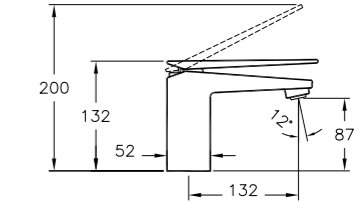

PRODUCT CODE:
A42352

PRODUCT DESCRIPTION:
Basin mixer

REC. MINIMUM PRESSURE:
0.5 bar

PRICE*:
£234