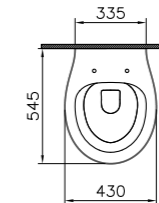

PRODUCT CODE:
5884B403-0075 White
5884B401-0075 Matt white
5884B483-0075 Matt black
5884B420-0075 Matt taupe
5885B403-0075 White, Rim-Ex
5885B401-0075 Matt white, Rim-Ex
5885B483-0075 Matt black, Rim-Ex
5885B420-0075 Matt taupe, Rim-Ex

PRODUCT DESCRIPTION:
Wall-hung WC
Wall-hung WC, Rim-Ex

PRICE*:
White £674 Rim-Ex £809
Matt white £808 Rim-Ex £969
Matt black £909 Rim-Ex £1090
Matt taupe £808 Rim-Ex £969

RIM-EX
WC pan