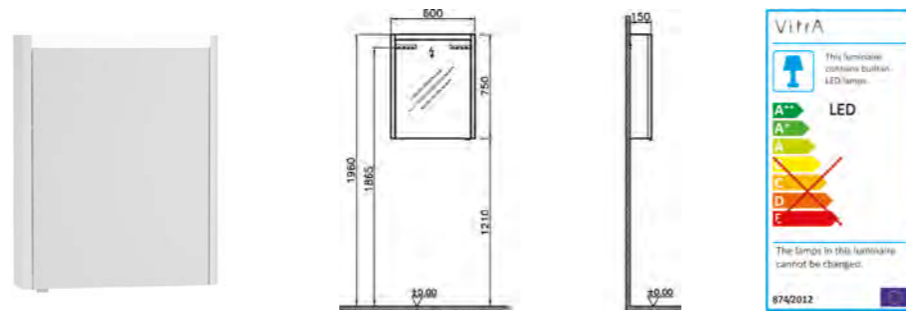

PRODUCT CODE:
58005 High gloss white
58007 Hacienda brown
58009 Hacienda black

PRODUCT DESCRIPTION:
Illuminated mirror cabinet, right hand hinged, 60cm

PRICE*:
£697