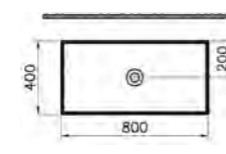

PRODUCT CODE:
89005

PRODUCT DESCRIPTION:
Rectangular countertop basin,
80cm, Infit mineralcast
White waste cover included

PRICE*:
£577