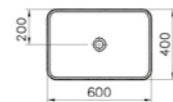

PRODUCT CODE:
4442B003-1361 White

PRODUCT DESCRIPTION:
Rectangular bowl, 60cm

PRICE*:
£322

COMPATIBLE WITH:
A45148 Waste set, chrome £52