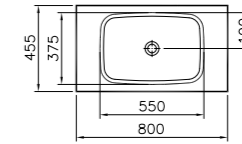

PRODUCT CODE:
56610 High gloss white
56611 Mocha

PRODUCT DESCRIPTION:
Washbasin unit with 1 drawer,
80x45x34cm

PRICE*:
£557

COMPATIBLE WITH:
4399 Washbasin £217