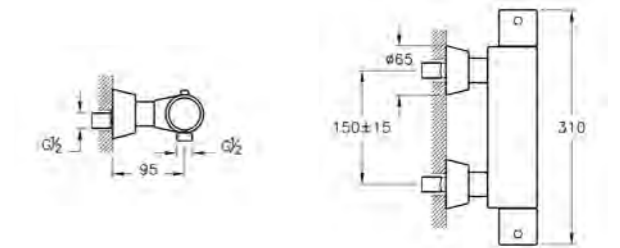

PRODUCT CODE:
A45649

PRODUCT DESCRIPTION:
Connection pipe, ceiling mounted, short

PRICE*:
£15

PRODUCT CODE:
A45651

PRODUCT DESCRIPTION:
Connection pipe, wall mounted, long

PRICE*:
£62