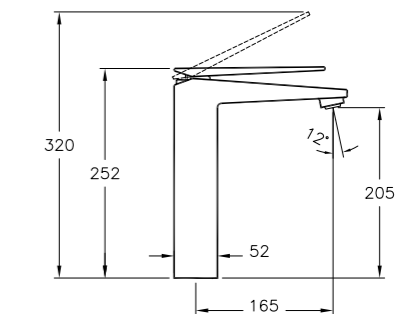

PRODUCT CODE:
A42354

PRODUCT DESCRIPTION:
Basin mixer for bowls

REC. MINIMUM PRESSURE:
0.5 bar

PRICE*:
£348