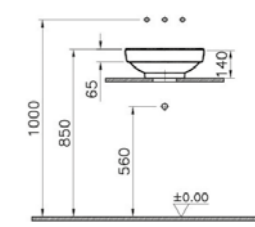

PRODUCT DESCRIPTION:  
Square bowl, 40cm

PRICE:  
£432

COMPATIBLE WITH:  
A45148 Waste set, chrome £52

PRODUCT CODE:  
4441B071-0016 Platinum

PRODUCT DESCRIPTION:  
Square bowl, 40cm

PRICE:  
£533

COMPATIBLE WITH:  
A45148 Waste set, chrome £52