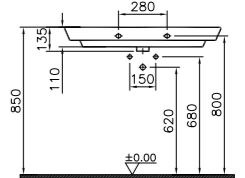

PRICE\*:  
 £301

COMPATIBLE WITH:  
 4456 Half pedestal £123  
 4457 Pedestal £123  
 340-1550 Towel bar £146

PRODUCT CODE:  
 4454B003-0001 1TH

PRODUCT DESCRIPTION:  
 Washbasin, 90cm

PRICE\*:  
 £334

COMPATIBLE WITH:  
 4456 Half pedestal £123  
 4457 Pedestal £123  
 340-1550 Towel bar £146