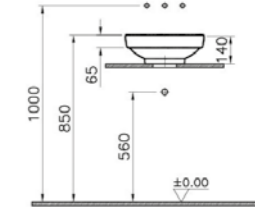

PRODUCT CODE:
4441B073-0016 Copper

PRODUCT DESCRIPTION:
Square bowl, 40cm

PRICE:
£608

COMPATIBLE WITH:
A4514826 Waste set, copper £52