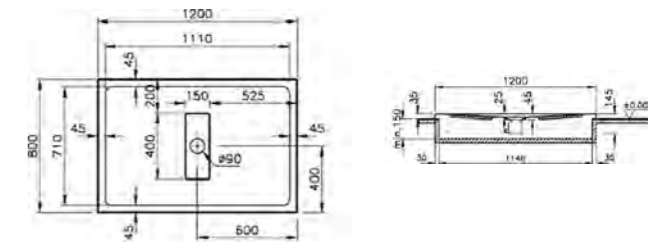

PRODUCT CODE:
54250028000

PRODUCT DESCRIPTION:
Flat shower tray, 120x80cm

PRICE:
£354

COMPATIBLE WITH:
5601089 Shower waste and trap £70