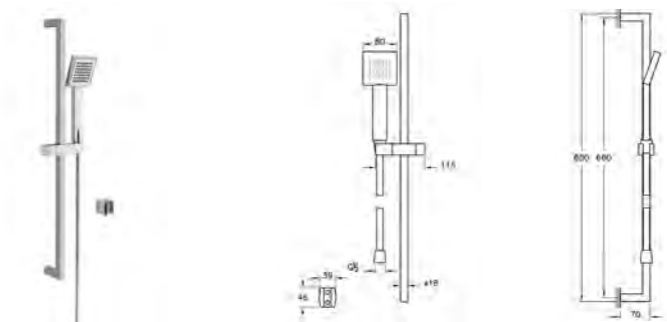

PRODUCT DESCRIPTION:  
Sense handshower with slide rail

PRICE\*:  
£91

PRODUCT CODE:  
A45610

PRODUCT DESCRIPTION:  
Q-Line handshower with slide rail

PRICE\*:  
£200