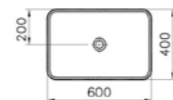

PRODUCT CODE:
4442B071-0016 Platinum

PRODUCT DESCRIPTION:
Rectangular bowl, 60cm

PRICE*:
£608

COMPATIBLE WITH:
A45148 Waste set, chrome £52