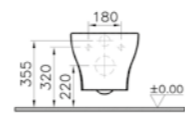

## FURNITURE OPTIONS

PRODUCT CODE:  
80104

PRODUCT DESCRIPTION:  
Bracket without towel holder,  
3x47x18cm, chrome

PRICE:  
£92

Please enquire for more information

PRODUCT CODE:  
80258

PRODUCT DESCRIPTION:  
Towel holder / bracket,  
3x47x13cm, chrome