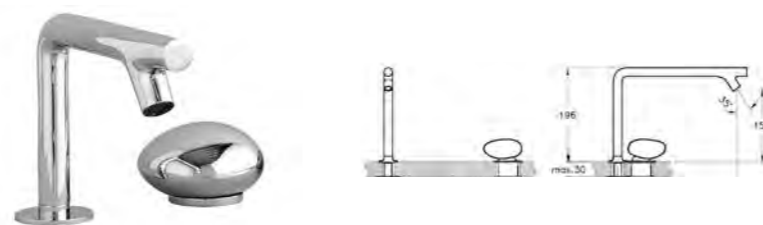

PRODUCT CODE:
A42304

PRODUCT DESCRIPTION:
Pebble basin mixer 2TH

REC. MINIMUM PRESSURE:
1.0 bar

PRICE:
£567