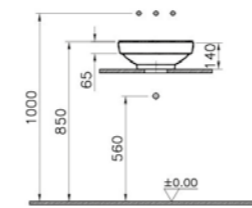

PRICE:  
£668

COMPATIBLE WITH:  
A4514826 Waste set, copper £52

PRODUCT CODE:  
4441B003-1361 White

PRODUCT DESCRIPTION:  
Square bowl, 40cm

PRICE:  
£257

COMPATIBLE WITH:  
A45148 Waste set, chrome £52

PRODUCT CODE:  
4441B087-2000 Pearl pink and white