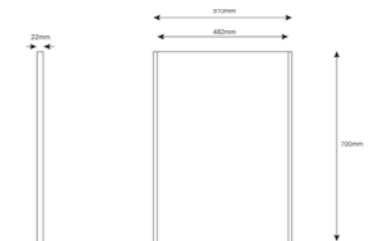

PRODUCT CODE:
UML60GWMR High gloss white
UML60GGMR Gloss grey
UML60DEMR Dark elm

PRODUCT DESCRIPTION:
Mirror, 60cm

PRICE:
£175