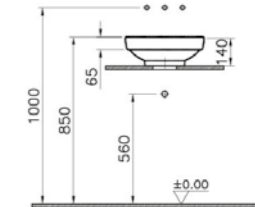

PRICE:  
£608

COMPATIBLE WITH:  
A4514826 Waste set, copper £52

PRODUCT CODE:  
4441B071-2100 Platinum

PRODUCT DESCRIPTION:  
Square bowl, 40cm with pattern

PRICE:  
£584

COMPATIBLE WITH:  
A45148 Waste set, chrome £52