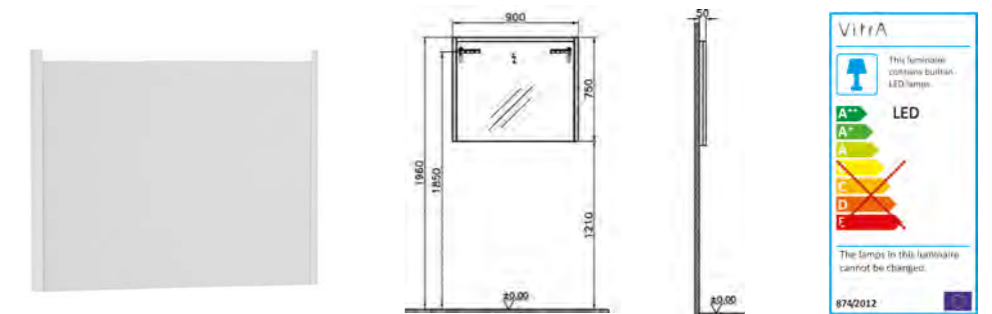

PRODUCT CODE:
56452 High gloss white
52974 Hacienda brown
53091 Hacienda black

PRODUCT DESCRIPTION:
Illuminated mirror, 90cm

PRICE*:
£715