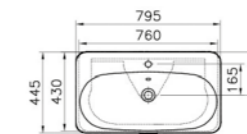

COMPATIBLE WITH:

5686 Countertop washbasin, 80cm £228 with LED lighting £379