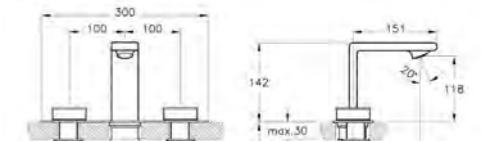

PRODUCT CODE:
A4231557

PRODUCT DESCRIPTION:
Basin mixer 3TH

REC. MINIMUM PRESSURE:
1.0 bar

PRICE*:
£510