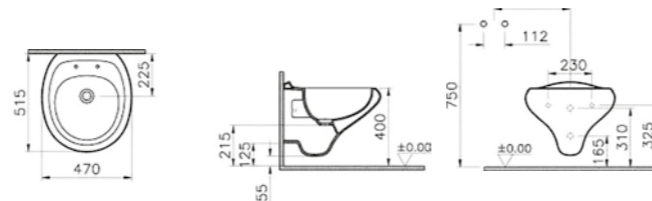

PRODUCT CODE:
4256B003-0848 White
4256B470-0848 Black

PRODUCT DESCRIPTION:
Wall-hung bidet

PRICE*:
White £770
Black £1075

COMPATIBLE WITH:
Bidet lid
67-003-109 White £158
67-070-109 Black £221