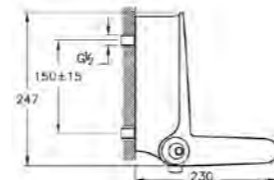

PRODUCT CODE:
A41245

PRODUCT DESCRIPTION:
Bath / shower mixer

REC. MINIMUM PRESSURE:
1.0 bar

PRICE*:
£742