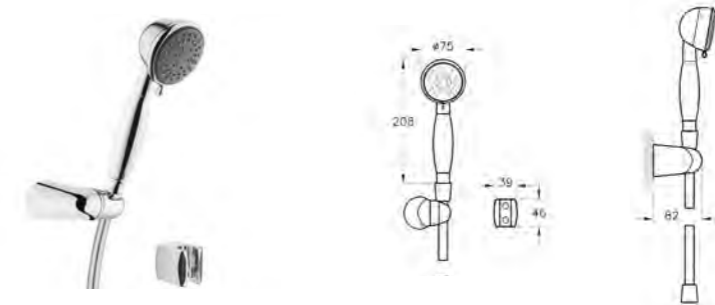

PRODUCT DESCRIPTION:  
Bidet mixer with pop-up waste

PRICE\*:  
£391

PRODUCT CODE:  
A45658 Chrome  
A4565823 Gold

PRODUCT DESCRIPTION:  
Elegance handshower,  
3 functions

PRICE\*:  
Chrome £78  
Gold £104