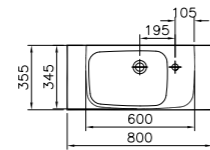

PRODUCT CODE:
56591 High gloss white
56592 Mocha

PRODUCT DESCRIPTION:
Washbasin unit with 2 drawers,
80x35x62cm

PRICE*:
£600

COMPATIBLE WITH:
4388 Washbasin £187
4389 Washbasin £250