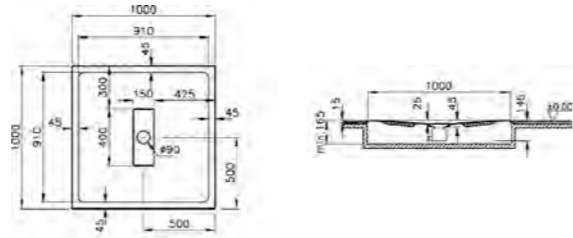

SHOWER TRAYS ZERO

PRODUCT CODE:
54600028000

PRODUCT DESCRIPTION:
Zero to surface shower tray, 100x100cm

PRICE:
£445

COMPATIBLE WITH:
5601089 Shower waste and trap £70