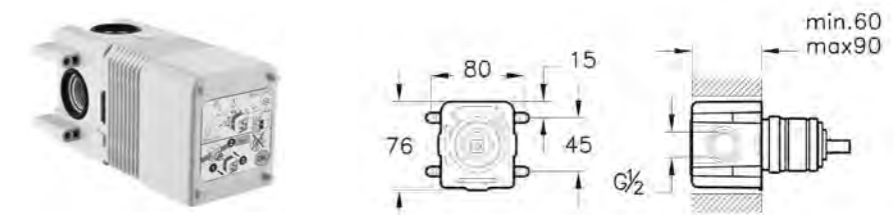

PRODUCT CODE:
A42213

PRODUCT DESCRIPTION:
Built-in shower mixer
(concealed part for A42396)

REC. MINIMUM PRESSURE:
1.0 bar

PRICE*:
£67