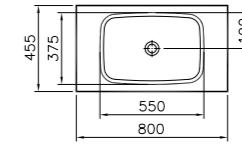

COMPATIBLE WITH:  
4388 Washbasin £187  
4389 Washbasin £250

PRODUCT CODE:  
56610 High gloss white  
56611 Mocha

PRODUCT DESCRIPTION:  
Washbasin unit with 1 drawer,  
80x45x34cm

PRICE\*:  
£557

COMPATIBLE WITH:  
4399 Washbasin £217