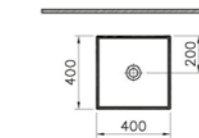

PRODUCT CODE:
89002

PRODUCT DESCRIPTION:
Square countertop basin, 40cm, Infnit mineralcast
White waste cover included

PRICE*:
£444