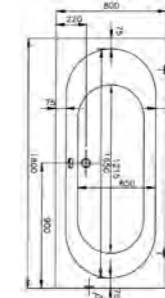

BATHS MATRIX

PRODUCT CODE:
50720001000

PRODUCT DESCRIPTION:
180x80cm Double-ended bath

PRICE*:
£666

COMPATIBLE WITH:
59990072000 Leg set £58
54920001000 Flat front panel, 180cm £180
54950001000 Flat end panel, 80cm £131