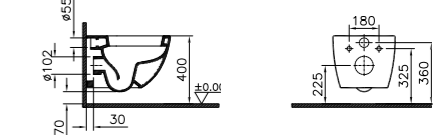

PRODUCT CODE:
4337B003-0075

PRODUCT DESCRIPTION:
Sento wall-hung WC pan, compact

PRICE*:
£206

COMPATIBLE WITH:
86-003-001 Toilet seat £86
86-003-009 Toilet seat,
soft closing £161
100-003-009 Slim toilet
seat, soft closing £127