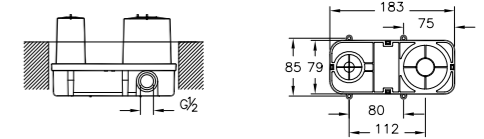

PRODUCT CODE:
A42230

PRODUCT DESCRIPTION:
Built-in basin mixer
(concealed part for A42345)

REC. MINIMUM PRESSURE:
0.5 bar

PRICE*:
£90