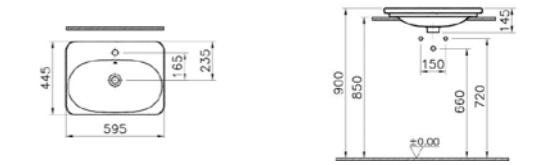

PRODUCT CODE:

5685B003-0001	1TH
5685B003-0033	3TH
5685B003-7200	1TH with LED lighting
5685B003-7201	3TH with LED lighting

PRODUCT DESCRIPTION:
Countertop washbasin, 60cm

PRICE:
£174

£324 with LED lighting