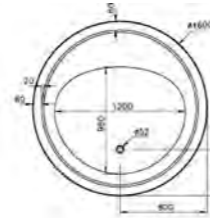

PRODUCT CODE:
52980001000

PRODUCT DESCRIPTION:
Round bath Ø160cm, including
leg set, panel and waste

PRICE:
£4414