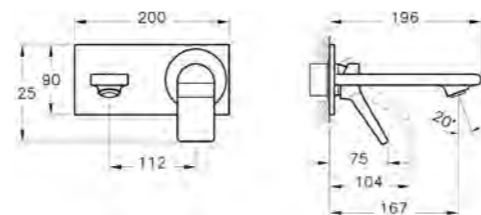

PRODUCT CODE:
A42345

PRODUCT DESCRIPTION:
Built-in basin mixer, single lever
(exposed part)

REC. MINIMUM PRESSURE:
0.5 bar

PRICE*:
£456

Must be used with A42230