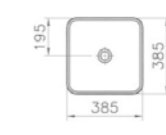

PRODUCT CODE:
4441B091-2000 Pearl white and black

PRODUCT DESCRIPTION:
Square bowl, 40cm

PRICE:
£432

COMPATIBLE WITH:
A45148 Waste set, chrome £52