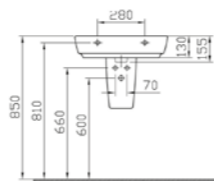

PRODUCT CODE:
4381B003-0973 1TH

PRODUCT DESCRIPTION:
Washbasin, 55cm for pedestal
and countertop use

PRICE:
£165

COMPATIBLE WITH:
4385 Half pedestal £126
4386 Pedestal £126