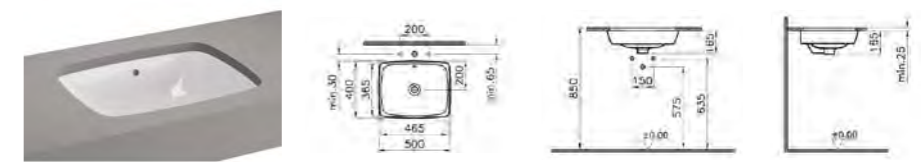

PRODUCT CODE:
5667B003-1082 0TH
5667B003-1083* 0TH

PRODUCT DESCRIPTION:
Undercounter washbasin, 47cm

PRICE:
£152

COMPATIBLE WITH:
6397 Ceramic waste cover,
for use with pop-up mixers £51

*no overflow hole