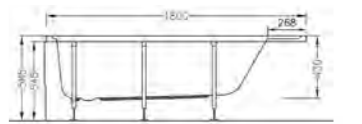

PRODUCT CODE:
54320001000

PRODUCT DESCRIPTION:
Pure 180x80cm bath

PRICE:
£491

COMPATIBLE WITH:

59990432000 Leg set £105

5603874 Bath wooden roll, 180cm £852

5603875 Bath wooden roll, 200cm £1024

Dedicated front panel, 180cm:

54540001000 Acrylic white £217

Dedicated end panel, 80cm:

54620001000 Acrylic white £149