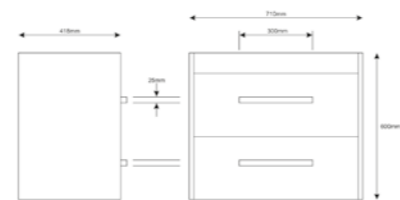

PRODUCT CODE:
UML80GW2D High gloss white
UML80GG2D Gloss grey
UML80DE2D Dark elm

PRODUCT DESCRIPTION:
Washbasin unit with 2 drawers
80cm – new model

PRICE:
£555

COMPATIBLE WITH:
Washbasin, 80cm, £163:
5663B003-0973 1TH
5663B003-0937* 1TH
*no overflow hole