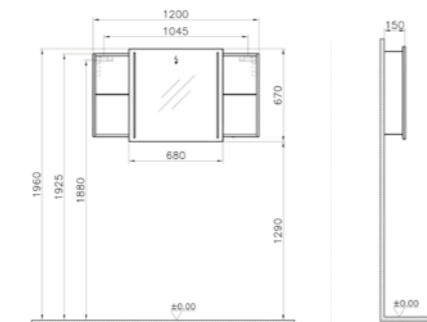

PRODUCT CODE:
56485 Chestnut
56486 High gloss grey
58995 High gloss mocha

PRODUCT DESCRIPTION:
Illuminated mirror cabinet with sliding door, 150cm

PRICE*:
Chestnut £1287
High gloss grey £1225
High gloss mocha £1225