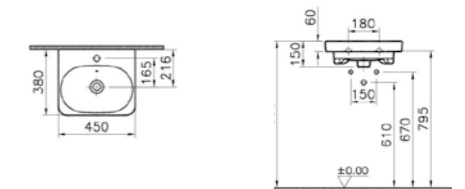

SANITARYWARE NEST

PRODUCT CODE:
5680B003-0001 1TH

PRODUCT DESCRIPTION:
Cloakroom basin, 45cm for
wall-hung and countertop use

PRICE*:
£141