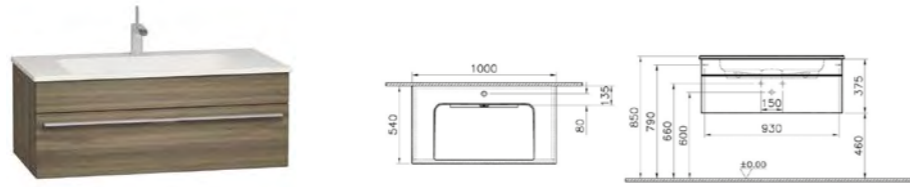

PRODUCT CODE:
56235 High gloss white
56236 High gloss grey birch

PRODUCT DESCRIPTION:
Washbasin unit, 100cm,
including Infinet mineralcast
washbasin†

PRICE*:
£1580

PRODUCT CODE:
56241 High gloss white
56242 High gloss grey birch

PRODUCT DESCRIPTION:
Washbasin unit, 120cm,
including Infinet mineralcast
washbasin†

PRICE*:
£1675