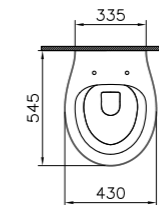

PRODUCT CODE:
5884B403-0075 White
5884B401-0075 Matt white
5884B483-0075 Matt black
5884B420-0075 Matt taupe
5885B403-0075 White, Rim-Ex
5885B401-0075 Matt white, Rim-Ex
5885B483-0075 Matt black, Rim-Ex
5885B420-0075 Matt taupe, Rim-Ex

PRODUCT DESCRIPTION:
Wall-hung WC
Wall-hung WC, Rim-Ex

PRICE*:
White £674 Rim-Ex £809
Matt white £808 Rim-Ex £969
Matt black £909 Rim-Ex £1090
Matt taupe £808 Rim-Ex £969

RIM-EX
WC pan