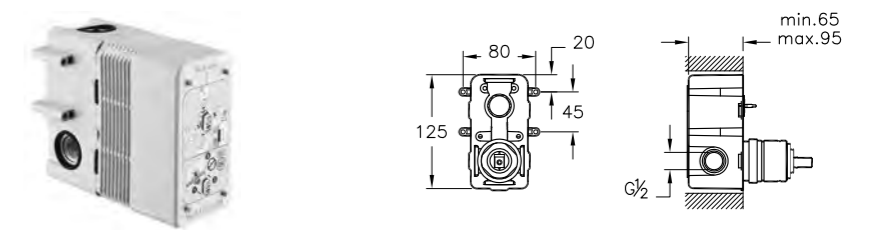

PRODUCT CODE:
A41949

PRODUCT DESCRIPTION:
Built-in bath / shower mixer
(concealed part for A42395)

REC. MINIMUM PRESSURE:
1.0 bar

PRICE*:
£72