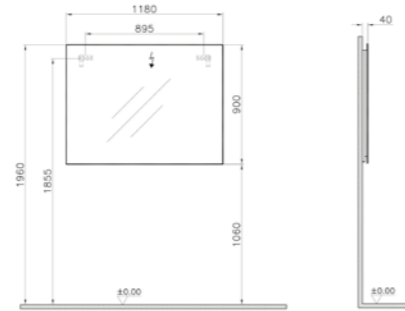

PRODUCT CODE:
56560

PRODUCT DESCRIPTION:
Illuminated mirror, 120cm

PRICE*:
£1785