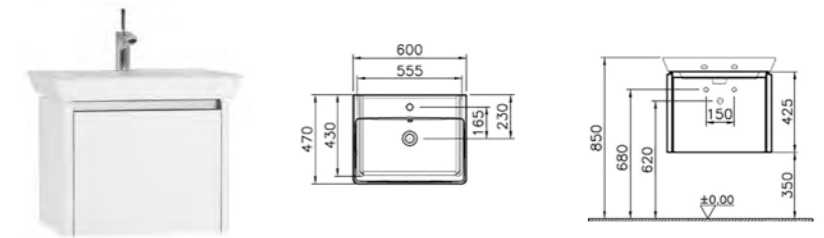

PRODUCT DESCRIPTION:

Washbasin unit with
1 drawer, 56cm

PRICE*:
£614

COMPATIBLE WITH:
4451 Washbasin, 60cm £175