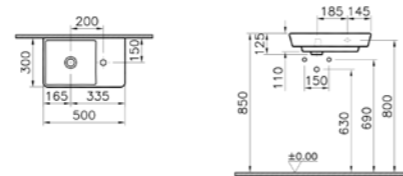

PRODUCT CODE:
4458B003-0041 1TH

PRODUCT DESCRIPTION:
Washbasin, 50x30cm,
no overflow hole

PRICE*:
£135