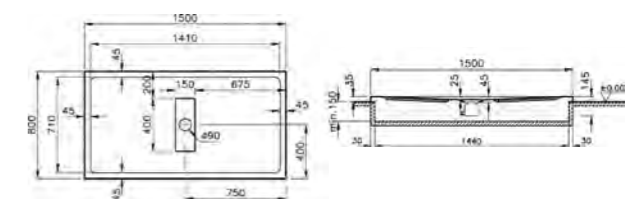

PRODUCT CODE:
54270028000

PRODUCT DESCRIPTION:
Flat shower tray, 150x80cm

PRICE:
£419

COMPATIBLE WITH:
5601089 Shower waste and trap £70