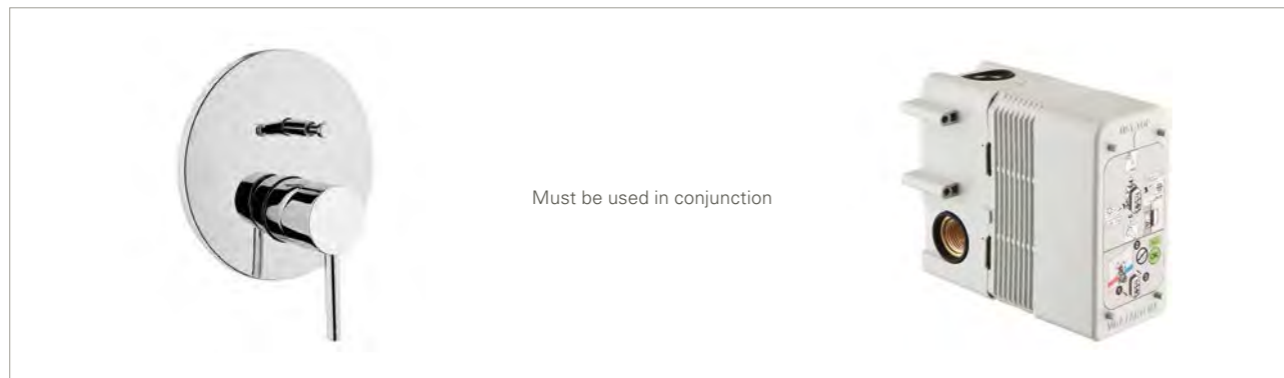

Must be used in conjunction

A42230 Built-in basin mixer, concealed part for A42239 £90

A41260 Basin mixer £144

A42381 Bath / shower mixer £172

A41280 Built-in basin mixer, 2 handle including concealed part £257