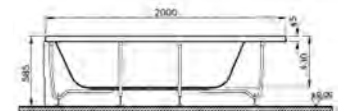

BATHS SHIFT+

PRODUCT CODE:
54330001000

PRODUCT DESCRIPTION:
Pure 200x90cm bath

PRICE:
£607

COMPATIBLE WITH:

59990433000 Leg set £120

5603875 Bath wooden roll, 200cm £1024

Dedicated front panel, 200cm:

54660001000 Acrylic white £342

Dedicated end panel, 90cm:

54670001000 Acrylic white £167