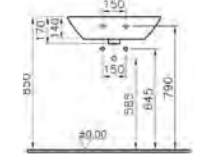

PRODUCT CODE:
4426B003-0001 1TH

PRODUCT DESCRIPTION:
Geo rectangular washbasin, 60cm

PRICE*:
£275