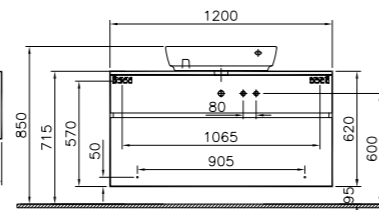

PRODUCT CODE:
56597 High gloss white
56598 Mocha

PRODUCT DESCRIPTION:
Washbasin unit with 2 drawers,
120x35x62cm

PRICE*:
£699

COMPATIBLE WITH:
4388 Washbasin £187
4389 Washbasin £250