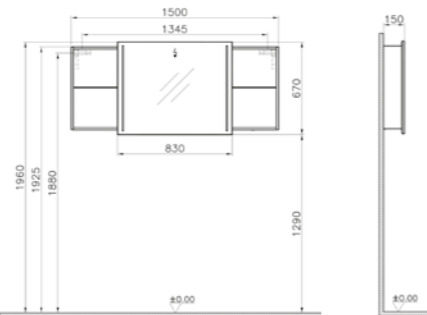

PRODUCT CODE:
56485 Chestnut
56486 High gloss grey
58995 High gloss mocha

PRODUCT DESCRIPTION:
Illuminated mirror cabinet with sliding door, 150cm

PRICE*:
Chestnut £1287
High gloss grey £1225
High gloss mocha £1225