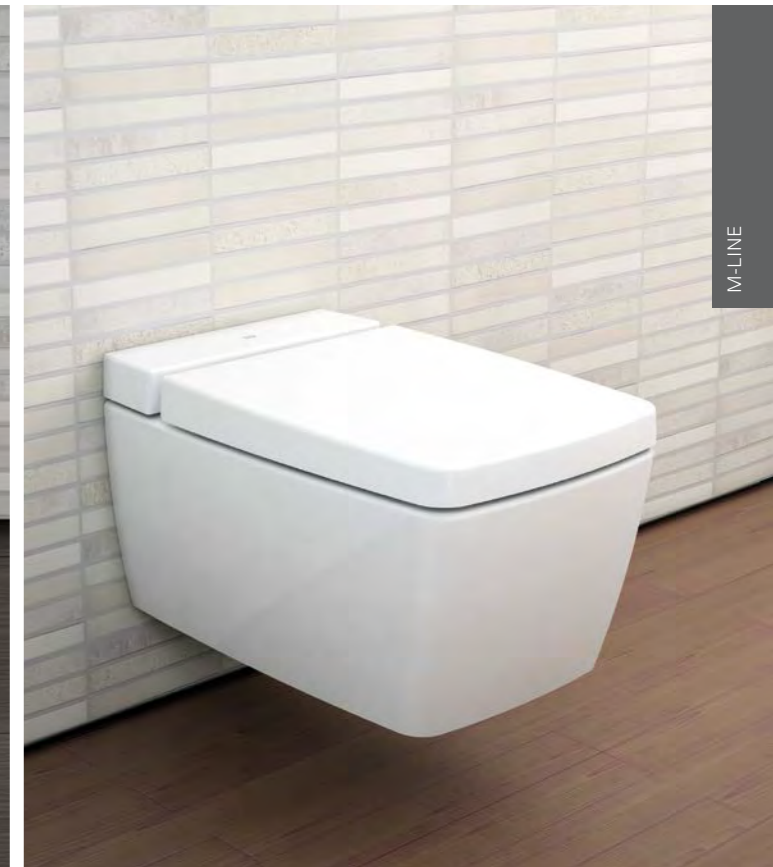

5676B003-1086 Wall-hung WC pan, with Vitra Fresh £324