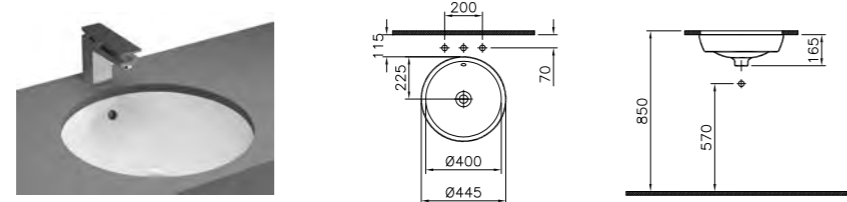

PRODUCT CODE:  
5940B003-0012 OTH  
5940B003-0016<sup>†</sup> OTH  
5941B003-0001 1TH  
5941B003-0041<sup>†</sup> 1TH  
PRODUCT DESCRIPTION:  
Bowl, 45cm  
PRICE:  
5940 £152  
5941 £163  
*\*no overflow hole*