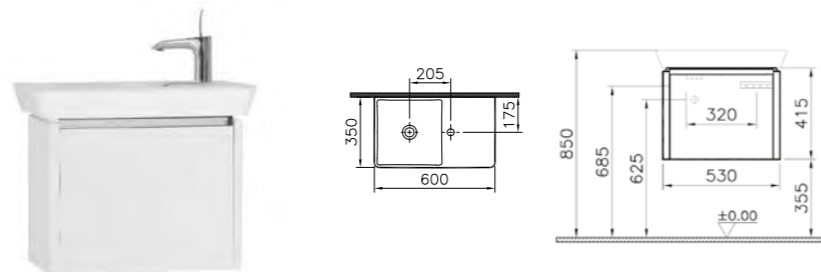

PRODUCT CODE:

- 56457 High gloss white
- 52964 Hacienda brown
- 53051 Hacienda black

PRODUCT DESCRIPTION:
Cloakroom unit with 1 door,
right hand hinged, 53cm

PRICE*:
£446

COMPATIBLE WITH:
4459 Washbasin, 60x35cm £175