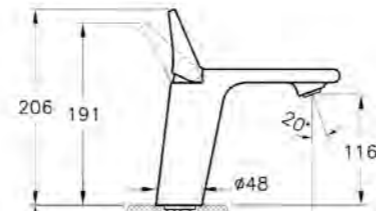

PRODUCT CODE:
A42329

PRODUCT DESCRIPTION:
Basin mixer, single lever

REC. MINIMUM PRESSURE:
0.4 bar

PRICE*:
£437