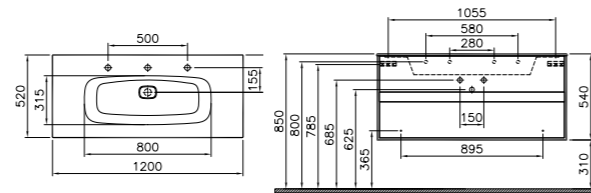

PRODUCT CODE:
58185 Plum tree
58186 High gloss white

PRODUCT DESCRIPTION:
Washbasin unit** with 2 drawers,
including Infit washbasin, 120cm

PRICE*:
£1820