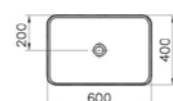

PRODUCT CODE:
4442B073-0016 Copper

PRODUCT DESCRIPTION:
Rectangular bowl, 60cm

PRICE*:
£701

COMPATIBLE WITH:
A4514826 Waste set, copper £52