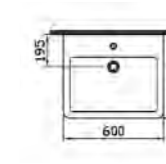

PRICE\*:  
£344

COMPATIBLE WITH:  
340-1220 Towel bar £180

PRODUCT CODE:  
4448B003-0075

PRODUCT DESCRIPTION:  
Sento wall-hung WC pan

PRICE\*:  
£222

COMPATIBLE WITH:  
86-003-001 Toilet seat £86  
86-003-009 Toilet seat,  
soft closing £161  
100-003-009 Slim toilet  
seat, soft closing £127