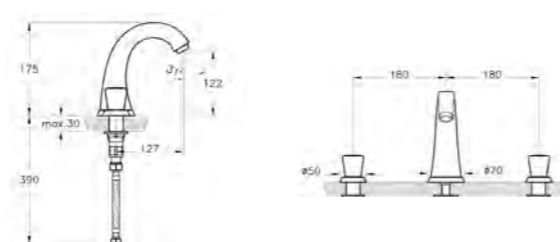

PRODUCT CODE:
A42339 Chrome
A4233923 Gold
A4233926 Copper

PRODUCT DESCRIPTION:
Basin mixer 3TH

REC. MINIMUM PRESSURE:
1.0 bar

PRICE*:
Chrome £473
Gold £575
Copper £591