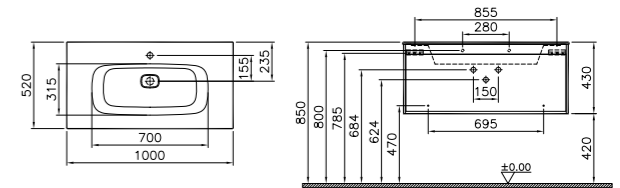

PRODUCT CODE:
58195 Plum tree
58196 High gloss white

PRODUCT DESCRIPTION:
Washbasin unit** with 1 drawer,
including Infnit washbasin, 100cm

PRICE*:
£1417