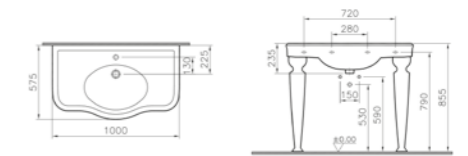

PRODUCT CODE:
6209B003-0001 1TH
6209B003-0033 3TH

PRODUCT DESCRIPTION:
Console washbasin, 100cm

PRICE*:
£508

COMPATIBLE WITH:
6210 Console leg, each £109
A45148 Waste set, chrome £52
A4514823 Waste set, gold £52
A4514826 Waste set, copper £52