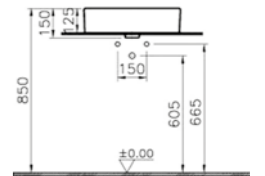

SANITARYWARE OPTIONS

PRODUCT CODE:
4431B003-0001 1TH

PRODUCT DESCRIPTION:
Nuo washbasin, 50cm

PRICE*:
£231