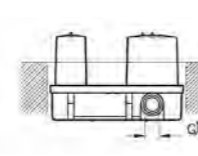

PRODUCT CODE:
A42230

PRODUCT DESCRIPTION:
Built-in basin mixer (concealed part for A42236 and A42237)

REC. MINIMUM PRESSURE:
0.5 bar

PRICE*:
£90