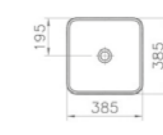

PRODUCT DESCRIPTION:  
Square bowl, 40cm

PRICE:  
£432

COMPATIBLE WITH:  
A45148 Waste set, chrome £52

PRODUCT CODE:  
4441B071-0016 Platinum

PRODUCT DESCRIPTION:  
Square bowl, 40cm

PRICE:  
£533

COMPATIBLE WITH:  
A45148 Waste set, chrome £52