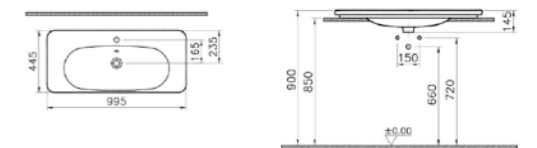

PRODUCT CODE:

5687B003-0001	1TH
5687B003-0033	3TH
5687B003-7200	1TH with LED lighting
5687B003-7201	3TH with LED lighting

PRODUCT DESCRIPTION:
Countertop washbasin, 100cm

PRICE:
£303

£453 with LED lighting