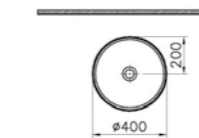

SANITARYWARE MEMORIA

PRODUCT CODE:
89001

PRODUCT DESCRIPTION:
Round countertop basin, 40cm, Infnit mineralcast
White waste cover included

PRICE*:
£383