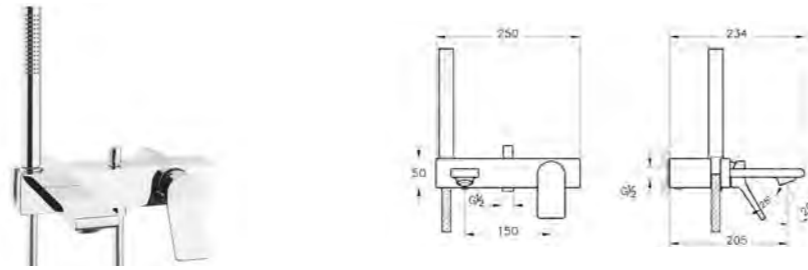

PRODUCT CODE:
A42347

PRODUCT DESCRIPTION:
Built-in bath / shower mixer, single lever, including valve body

REC. MINIMUM PRESSURE:
1.0 bar

PRICE*:
£958