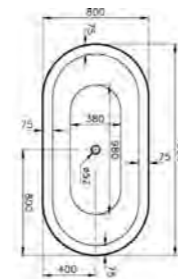

BATHS COCOON

PRODUCT CODE:
54310001000

PRODUCT DESCRIPTION:
Oval 160x80cm bath, including
leg set, panel and waste

PRICE*:
£2681

COMPATIBLE WITH:
5603873 Wooden step (780x270x175mm) £484
54260003000 Wall adapter £210
54260001000 Corner wall adapter right £263
54260002000 Corner wall adapter left £263