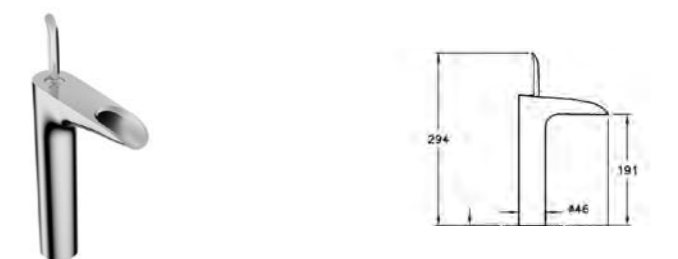

PRODUCT CODE:
A41243

PRODUCT DESCRIPTION:
Tall basin mixer, cascade flow

REC. MINIMUM PRESSURE:
0.4 bar

PRICE*:
£443