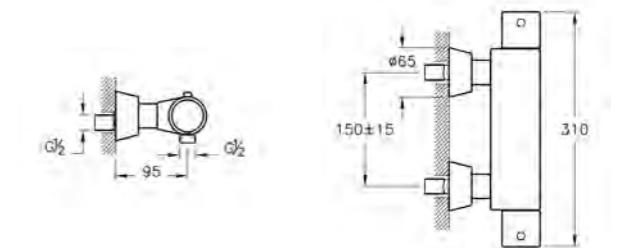

PRODUCT CODE:
A45649

PRODUCT DESCRIPTION:
Connection pipe, ceiling mounted, short

PRICE*:
£15

PRODUCT CODE:
A45651

PRODUCT DESCRIPTION:
Connection pipe, wall mounted, long

PRICE*:
£62