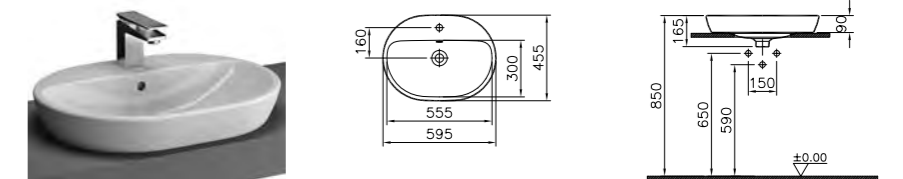

PRODUCT CODE:
5943B003-0001 1TH
5943B003-0041[†] 1TH
PRODUCT DESCRIPTION:
Bowl, 60cm
PRICE:
£163
*no overflow hole