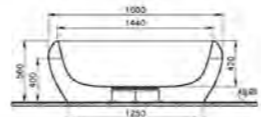

PRODUCT CODE:
52980001000

PRODUCT DESCRIPTION:
Round bath Ø160cm, including
leg set, panel and waste

PRICE:
£4414