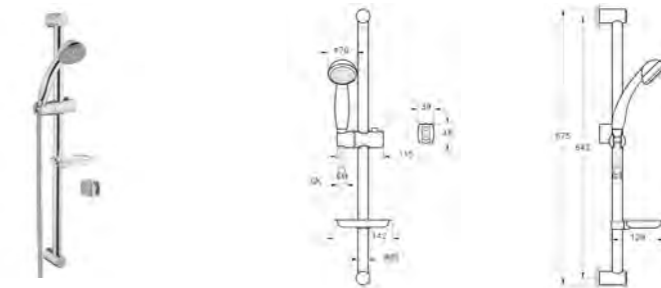

PRODUCT CODE:
A45514

PRODUCT DESCRIPTION:
Solo C handshower with slide rail

PRICE*:
£74