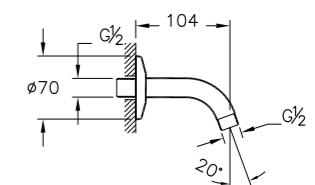

PRODUCT CODE:
A45653

PRODUCT DESCRIPTION:
Connection pipe, wall mounted, short

PRICE*:
£15