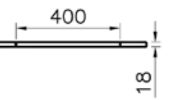

PRODUCT CODE:

- 56906 High gloss white
- 56897 Grey oak
- 56904 Metallic mink
- 56898 Waved natural wood
- 56905 Anthracite
- 56907 High gloss grey birch
- 56900 Hacienda black
- 56908 Hacienda brown

PRODUCT DESCRIPTION:
Shelf, 60cm

PRICE*:
£40