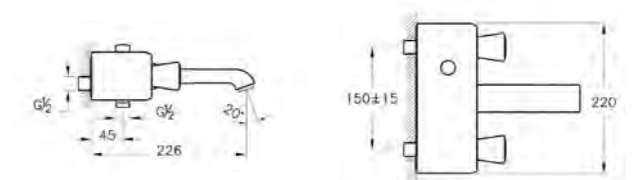

PRODUCT CODE:
A42343 Chrome
A4234323 Gold

PRODUCT DESCRIPTION:
Bath / shower mixer

REC. MINIMUM PRESSURE:
1.0 bar

PRICE*:
Chrome £488
Gold £661

COMPATIBLE WITH:
A45657 Elegance shower
column, chrome £365
A4565723 Elegance shower
column, gold £519