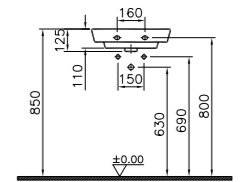

PRODUCT CODE:  
 4451B003-0001 1TH

PRODUCT DESCRIPTION:  
 Washbasin, 60cm

PRICE\*:  
 £179

COMPATIBLE WITH:  
 4456 Half pedestal £123  
 4457 Pedestal £123  
 340-1550 Towel bar £146

PRODUCT CODE:  
 4452B003-0001 1TH