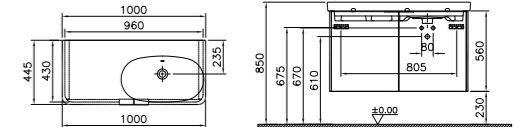

**PRODUCT DESCRIPTION:**  
 Asymmetrical washbasin unit with 2 doors, 100cm

**PRICE:**  
 £589

**COMPATIBLE WITH:**  
 5684 Asymmetrical washbasin, 100cm £255

- PRODUCT CODE:**  
 56425 High gloss white  
 56180 Anthracite  
 56181 Waved natural wood  
 56182 Grey natural wood