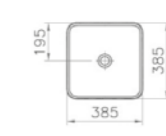

PRICE:  
£608

COMPATIBLE WITH:  
A4514826 Waste set, copper £52

PRODUCT CODE:  
4441B071-2100 Platinum

PRODUCT DESCRIPTION:  
Square bowl, 40cm with pattern

PRICE:  
£584

COMPATIBLE WITH:  
A45148 Waste set, chrome £52