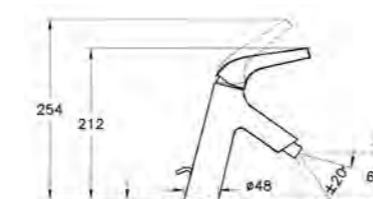

PRODUCT CODE:
A42302

PRODUCT DESCRIPTION:
Bidet mixer

REC. MINIMUM PRESSURE:
0.4 bar

PRICE*:
£171