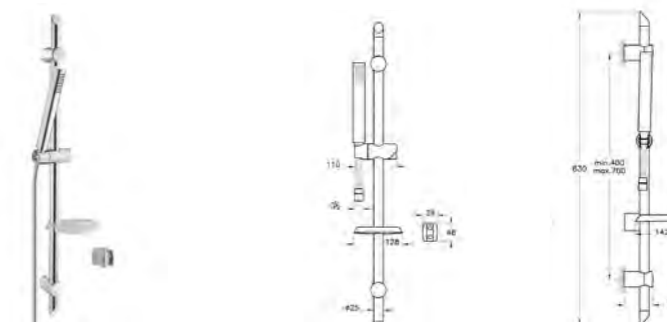

PRODUCT DESCRIPTION:  
Sense handshower with slide rail

PRICE\*:  
£91

PRODUCT CODE:  
A45610

PRODUCT DESCRIPTION:  
Q-Line handshower with slide rail

PRICE\*:  
£200