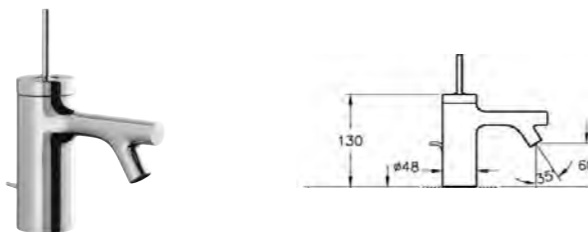

PRODUCT CODE:
A41823

PRODUCT DESCRIPTION:
Joystick basin mixer with pop-up waste

REC. MINIMUM PRESSURE:
0.5 bar

PRICE:
£482