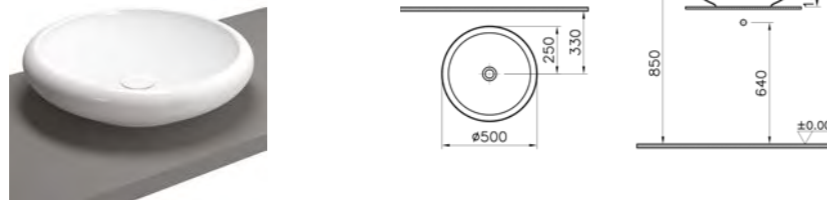

SANITARYWARE ISTANBUL

PRODUCT CODE:
4522B403-0016 White 0TH
4522B470-0016 Black 0TH

PRODUCT DESCRIPTION:
Countertop washbasin, 50cm

PRICE*:
White £833
Black £1164