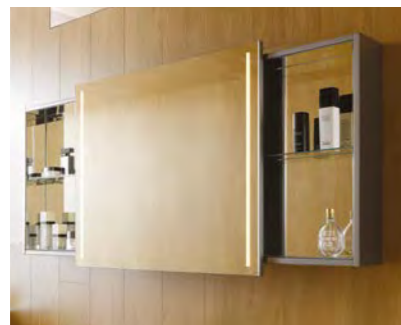

## MIRRORS / SHELVES

A Vitra mirror is the focal point of any bathroom. Our mirrors and mirrored cabinets combine sophisticated design with high quality materials, good craftsmanship and sensible practicality. Most of our mirrors also include integral lighting for a brighter, better-lit bathroom, and there are many options to choose from, whether with lamps or concealed backlighting, to options with shelves and sliding doors. All are easy to install, available in a wide range of sizes, from 45cm-50cm, and come with a 2 year guarantee.