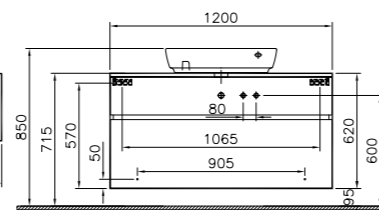

COMPATIBLE WITH:  
4388 Washbasin £187  
4389 Washbasin £250

PRODUCT CODE:  
56610 High gloss white  
56611 Mocha

PRODUCT DESCRIPTION:  
Washbasin unit with 1 drawer,  
80x45x34cm

PRICE\*:  
£557

COMPATIBLE WITH:  
4399 Washbasin £217