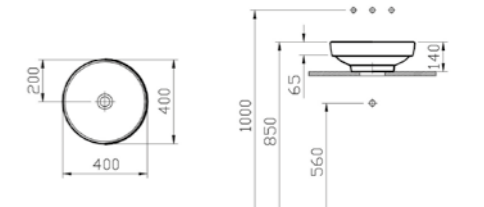

PRODUCT CODE:
4334B072-0016 Gold

PRODUCT DESCRIPTION:
Circular bowl, 40cm

PRICE*:
£761

COMPATIBLE WITH:
A4514823 Waste set, gold £52