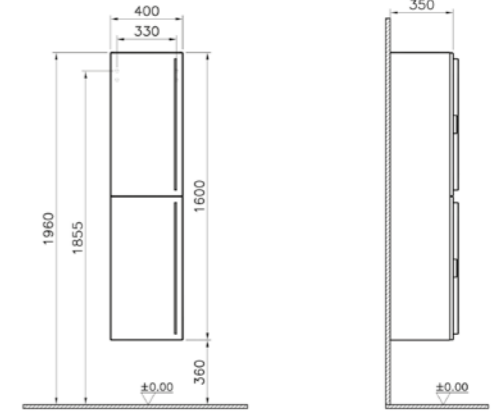

PRODUCT DESCRIPTION:  
Tall unit with 2 doors, right hand  
hinged, 1 fixed shelf; 4 modular  
glass shelves, 35cm

PRICE\*:  
High gloss grey birch £899

SANITARYWARE OPTIONS

PRODUCT CODE:  
4431B003-0001 1TH