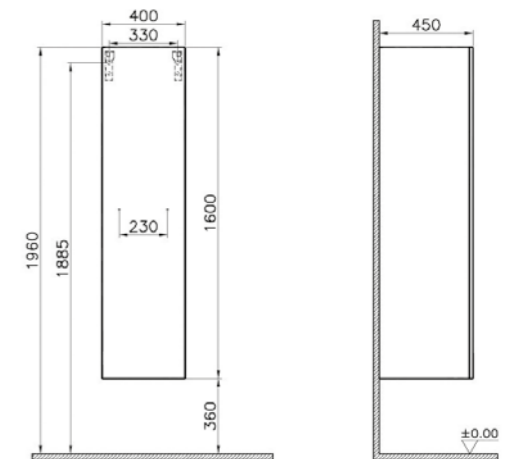

PRODUCT DESCRIPTION:  
Tall unit with 2 doors

PRICE\*:  
£2032

PRODUCT CODE:  
56559

PRODUCT DESCRIPTION:  
Illuminated mirror, 100cm

PRICE\*:  
£1669

PRODUCT CODE:  
56560

PRODUCT DESCRIPTION:  
Illuminated mirror, 120cm