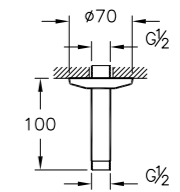

PRODUCT CODE:
A45649

PRODUCT DESCRIPTION:
Connection pipe, ceiling mounted, short

PRICE*:
£15