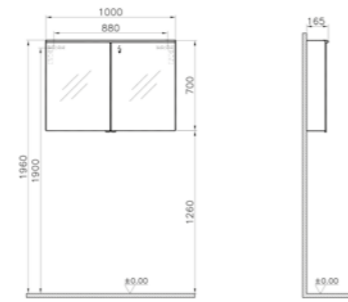

MIRROR CABINETS UNIVERSAL / PREMIUM

SHELVES UNIVERSAL

PRODUCT CODE:

- 58072 High gloss white
- 58065 Grey oak
- 58070 Metallic mink
- 58066 Waved natural wood
- 58071 Anthracite
- 58073 High gloss grey birch

PRODUCT DESCRIPTION:
Mirror cabinet, premium with LED lighting, right hand hinged, 60cm

PRICE*:
£581

PRODUCT CODE:

- 58087 High gloss white
- 58080 Grey oak
- 58085 Metallic mink
- 58081 Waved natural wood
- 58086 Anthracite
- 58088 High gloss grey birch

PRODUCT DESCRIPTION:
Mirror cabinet, premium with LED lighting, 80cm

PRICE*:
£669

PRODUCT CODE:

- 58104 High gloss white
- 58097 Grey oak
- 58102 Metallic mink
- 58098 Waved natural wood
- 58103 Anthracite
- 58105 High gloss grey birch

PRODUCT DESCRIPTION:
Mirror cabinet, premium with LED lighting, 100cm

PRICE*:
£765

PRODUCT CODE:

- 58117 High gloss white
- 58110 Grey oak
- 58115 Metallic mink
- 58111 Waved natural wood
- 58116 Anthracite
- 58118 High gloss grey birch

PRODUCT DESCRIPTION:
Mirror cabinet, premium with LED lighting, 120cm

PRICE*:
£875

PRODUCT CODE:

- 56885 High gloss white
- 56874 Grey oak
- 56883 Metallic mink
- 56875 Waved natural wood
- 56884 Anthracite
- 56886 High gloss grey birch
- 56879 Hacienda black
- 56887 Hacienda brown

PRODUCT DESCRIPTION:
Shelf, 45cm

PRICE*:
£31

PRODUCT CODE:

- 56906 High gloss white
- 56897 Grey oak
- 56904 Metallic mink
- 56898 Waved natural wood
- 56905 Anthracite
- 56907 High gloss grey birch
- 56900 Hacienda black
- 56908 Hacienda brown

PRODUCT DESCRIPTION:
Shelf, 60cm

PRICE*:
£40

PRODUCT CODE:

- 56927 High gloss white
- 56918 Grey oak
- 56925 Metallic mink
- 56919 Waved natural wood
- 56926 Anthracite
- 56928 High gloss grey birch
- 56921 Hacienda black
- 56929 Hacienda brown

PRODUCT DESCRIPTION:
Shelf, 80cm

PRICE*:
£45

PRODUCT CODE: