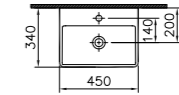

PRODUCT CODE:  
 4451B003-0001 1TH

PRODUCT DESCRIPTION:  
 Washbasin, 60cm

PRICE\*:  
 £179

COMPATIBLE WITH:  
 4456 Half pedestal £123  
 4457 Pedestal £123  
 340-1550 Towel bar £146

PRODUCT CODE:  
 4452B003-0001 1TH