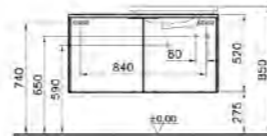

PRODUCT CODE:

- 56519 High gloss white
- 56520 Anthracite
- 56521 Waved natural wood
- 56522 Grey natural wood

PRODUCT DESCRIPTION:
Narrow washbasin unit, 100cm

PRICE:
£655

COMPATIBLE WITH:
5689 Countertop washbasin, 60x35cm £174