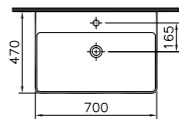

PRODUCT CODE:
4452B003-0001 1TH

PRODUCT DESCRIPTION:
Washbasin, 70cm

PRICE*:
£245

COMPATIBLE WITH:
4456 Half pedestal £123
4457 Pedestal £123
340-1550 Towel bar £146