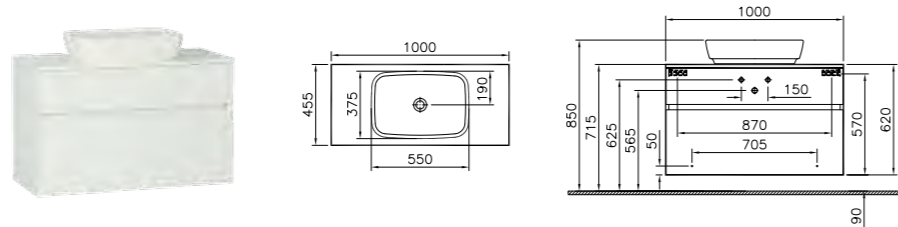

PRODUCT CODE:
56631 High gloss white
56632 Mocha

PRODUCT DESCRIPTION:
Washbasin unit with 2 drawers,
100x45x62cm

PRICE:
£806

COMPATIBLE WITH:
4388 Washbasin £187
4389 Washbasin £250
4399 Washbasin £217