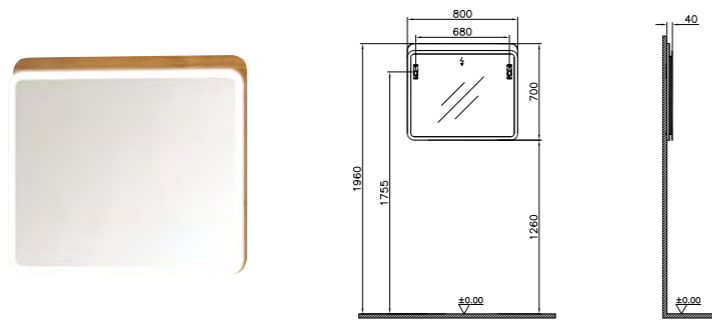

MIRRORS NEST

MIRRORS NEST

PRODUCT CODE:
56419 High gloss white
56162 Anthracite
56163 Waved natural wood
56164 Grey natural wood

PRODUCT DESCRIPTION:
Mirror with LED lighting, 80cm

PRICE*:
£528

PRODUCT CODE:
56420 High gloss white
56165 Anthracite
56166 Waved natural wood
56167 Grey natural wood

PRODUCT DESCRIPTION:
Mirror with LED lighting, 100cm

PRICE*:
£566