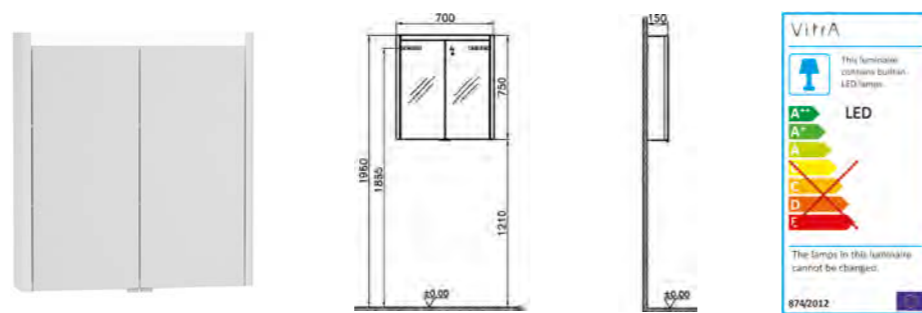

PRODUCT CODE:
56448 High gloss white
52970 Hacienda brown
53075 Hacienda black

PRODUCT DESCRIPTION:
Illuminated cloakroom mirror, 50cm

PRICE*:
£446

PRODUCT CODE:
56449 High gloss white
52971 Hacienda brown
53079 Hacienda black

PRODUCT DESCRIPTION:
Illuminated mirror, 60cm

PRICE*:
£573

PRODUCT CODE:
58005 High gloss white
58007 Hacienda brown
58009 Hacienda black

PRODUCT DESCRIPTION:
Illuminated mirror cabinet, right hand hinged, 60cm

PRICE*:
£697

PRODUCT CODE:
56450 High gloss white
52972 Hacienda brown
53083 Hacienda black

PRODUCT DESCRIPTION:
Illuminated mirror, 70cm

PRICE*:
£651

PRODUCT CODE:
58016 High gloss white
58017 Hacienda brown
58018 Hacienda black

PRODUCT DESCRIPTION:
Illuminated mirror cabinet, 70cm

PRICE*:
£870

PRODUCT CODE:
56451 High gloss white
52973 Hacienda brown
53087 Hacienda black

PRODUCT DESCRIPTION:
Illuminated mirror, 80cm

PRICE*:
£683

PRODUCT CODE:
58022 High gloss white
58023 Hacienda brown
58024 Hacienda black

PRODUCT DESCRIPTION:
Illuminated mirror cabinet, 80cm

PRICE*:
£963

PRODUCT CODE:
56452 High gloss white
52974 Hacienda brown
53091 Hacienda black

PRODUCT DESCRIPTION:
Illuminated mirror, 90cm

PRICE*:
£715

PRODUCT CODE:
58028 High gloss white
58029 Hacienda brown
58030 Hacienda black

PRODUCT DESCRIPTION:
Illuminated mirror cabinet, 90cm

PRICE*:
£1025