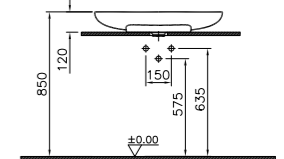

PRODUCT CODE:
5881B403-0041 White 1TH
5881B401-0041 Matt white 1TH
5881B483-0041 Matt black 1TH
5881B420-0041 Matt taupe 1TH

PRODUCT DESCRIPTION:
Oval bowl, 75cm

PRICE*:
White £477
Matt white £572
Matt black £643
Matt taupe £572