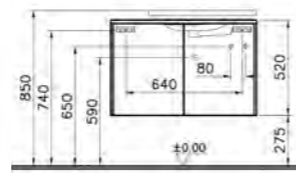

PRODUCT CODE:

- 56515 High gloss white
- 56516 Anthracite
- 56517 Waved natural wood
- 56518 Grey natural wood

PRODUCT DESCRIPTION:
Narrow washbasin unit, 80cm

PRICE:
£618

COMPATIBLE WITH:
5689 Countertop washbasin, 60x35cm £174