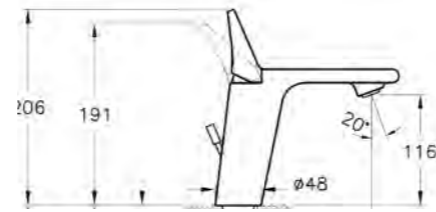

PRODUCT CODE:
A42330

PRODUCT DESCRIPTION:
Basin mixer with pop-up waste,
single lever

REC. MINIMUM PRESSURE:
0.4 bar

PRICE*:
£488