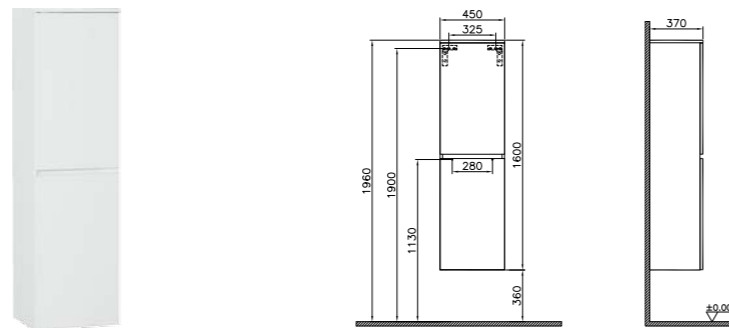

PRODUCT CODE:
56631 High gloss white
56632 Mocha

PRODUCT DESCRIPTION:
Washbasin unit with 2 drawers,
100x45x62cm

PRICE:
£806

COMPATIBLE WITH:
4388 Washbasin £187
4389 Washbasin £250
4399 Washbasin £217

PRODUCT CODE:
56634 High gloss white
56635 Mocha

PRODUCT DESCRIPTION:
Acrylic washbasin unit with
2 drawers, 120x45x62cm

PRICE:
£853

COMPATIBLE WITH:
4388 Washbasin £187
4389 Washbasin £250
4399 Washbasin £217

PRODUCT CODE:
56663 High gloss white Left hand hinged
56658 High gloss white Right hand hinged
56664 Mocha Left hand hinged
56659 Mocha Right hand hinged

PRODUCT DESCRIPTION:
Tall unit with 2 doors,
45x37x160cm

PRICE:
£647

PRODUCT CODE:
56662

PRODUCT DESCRIPTION:
Drawer separator

PRICE:
£21

PRODUCT CODE:
5660B003-0973 1TH
5660B003-0937[†] 1TH

PRODUCT DESCRIPTION:
Washbasin, 40cm, for wall-hung,
pedestal and countertop use

PRICE:
£152

COMPATIBLE WITH:
4456 Half pedestal £123
6397 Ceramic waste cover,
for use with pop-up mixers £51

[†]no overflow hole

PRODUCT CODE:
5661B003-0973 1TH
5661B003-0937[†] 1TH

PRODUCT DESCRIPTION:
Washbasin, 50cm, for wall-hung,
pedestal and countertop use

PRICE:
£163

COMPATIBLE WITH:
4456 Half pedestal £123
4457 Pedestal £123
6397 Ceramic waste cover,
for use with pop-up mixers £51

[†]no overflow hole

PRODUCT CODE:
5662B003-0973 1TH
5662B003-0937[†] 1TH

PRODUCT DESCRIPTION:
Washbasin, 60cm, for wall-hung,
pedestal and countertop use

PRICE:
£163

COMPATIBLE WITH:
4456 Half pedestal £123
4457 Pedestal £123
6397 Ceramic waste cover,
for use with pop-up mixers £51

[†]no overflow hole

PRODUCT CODE:
5663B003-0973 1TH
5663B003-0937[†] 1TH

PRODUCT DESCRIPTION:
Washbasin, 80cm, for wall-hung,
pedestal and countertop use

PRICE:
£217