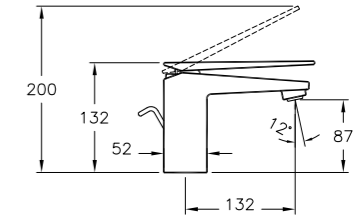

BRASSWARE BRAVA

PRODUCT CODE:
A42353

PRODUCT DESCRIPTION:
Basin mixer with pop-up waste

REC. MINIMUM PRESSURE:
0.5 bar

PRICE*:
£263