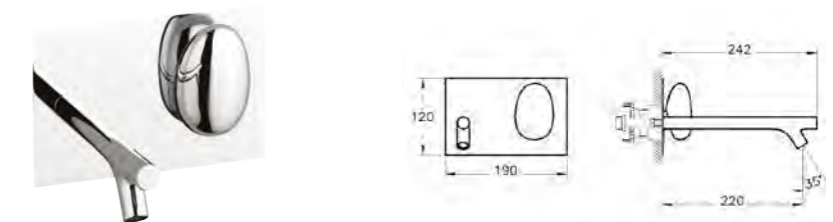

PRODUCT CODE:
A42231

PRODUCT DESCRIPTION:
Pebble built-in basin mixer
single lever (exposed part)

REC. MINIMUM PRESSURE:
0.5 bar

PRICE:
£541

Must be used with A42230