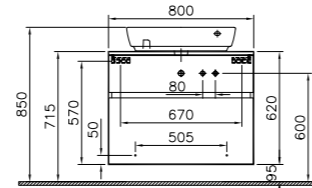

PRODUCT CODE:
56591 High gloss white
56592 Mocha

PRODUCT DESCRIPTION:
Washbasin unit with 2 drawers,
80x35x62cm

PRICE*:
£600

COMPATIBLE WITH:
4388 Washbasin £187
4389 Washbasin £250