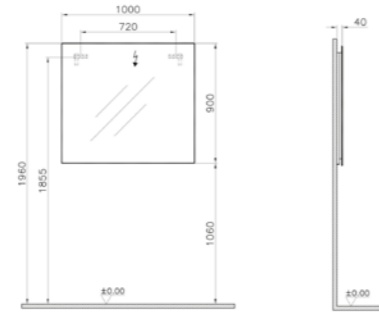

PRODUCT DESCRIPTION:  
Tall unit with 2 doors

PRICE\*:  
£2032

PRODUCT CODE:  
56559

PRODUCT DESCRIPTION:  
Illuminated mirror, 100cm

PRICE\*:  
£1669

PRODUCT CODE:  
56560

PRODUCT DESCRIPTION:  
Illuminated mirror, 120cm