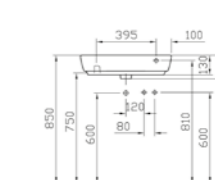

PRODUCT CODE:
4388B003-0921 1TH RH

PRODUCT DESCRIPTION:
Countertop washbasin, 60x35cm

PRICE:
£191