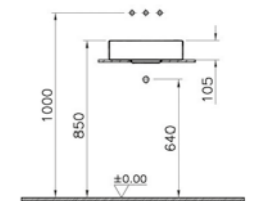

SANITARYWARE MEMORIA

PRODUCT CODE:
89001

PRODUCT DESCRIPTION:
Round countertop basin, 40cm, Infnit mineralcast
White waste cover included

PRICE*:
£383