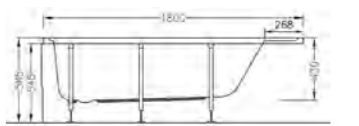

PRODUCT CODE:
54320001000

PRODUCT DESCRIPTION:
Pure 180x80cm bath

PRICE:
£491

COMPATIBLE WITH:

59990432000 Leg set £105
5603874 Bath wooden roll, 180cm £852
5603875 Bath wooden roll, 200cm £1024
Dedicated front panel, 180cm:
54540001000 Acrylic white £217
Dedicated end panel, 80cm:
54620001000 Acrylic white £149