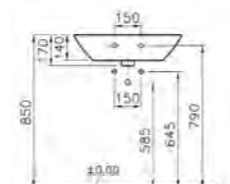

PRODUCT CODE:
4424B003-0001 1TH

PRODUCT DESCRIPTION:
Geo ellipse washbasin, 60cm

PRICE*:
£275