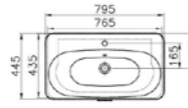

COMPATIBLE WITH:

5686 Countertop washbasin, 80cm £228 with LED lighting £379
Laundry unit with wheels, top opening, 80cm £468:
56425 High gloss white
56180 Anthracite
56181 Waved natural wood
56182 Grey natural Wood