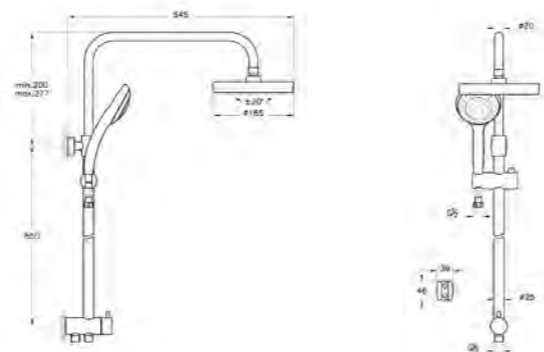

PRODUCT CODE:
A45597

PRODUCT DESCRIPTION:
System rain shower

PRICE*:
£372

COMPATIBLE WITH:
All VitrA bath / shower mixers