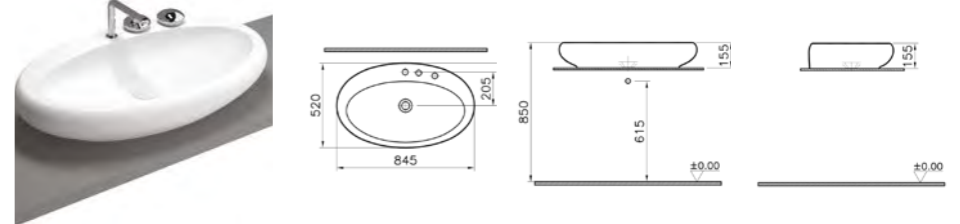

PRODUCT CODE:
4447B403-0041 White 1TH
4447B403-0871 White 3TH
4447B470-0041 Black 1TH
4447B470-0871 Black 3TH

PRODUCT DESCRIPTION:
Countertop washbasin, 85cm

PRICE*:
White £1020
Black £1428