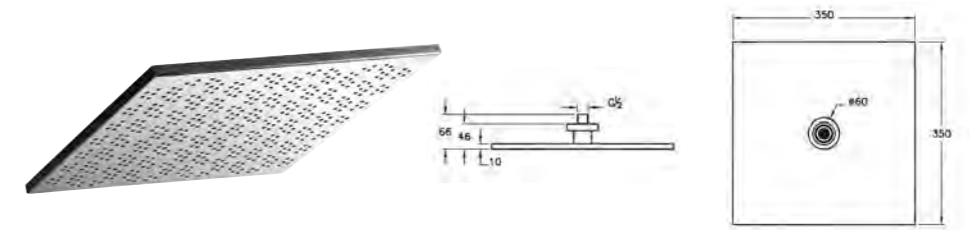

BRASSWARE SHOWER SYSTEMS

PRODUCT CODE:
A48022

PRODUCT DESCRIPTION:
Istanbul showerhead,
easy clean

PRICE*:
£738

Suitable with any connection
pipe shown on page 309