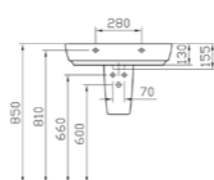

PRODUCT CODE:
4383B003-0973 1TH

PRODUCT DESCRIPTION:
Washbasin, 65cm for pedestal
and countertop use

PRICE:
£200

COMPATIBLE WITH:
4385 Half pedestal £126
4386 Pedestal £126