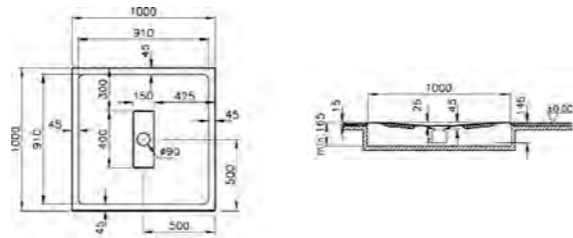

SHOWER TRAYS ZERO

PRODUCT CODE:
54600028000

PRODUCT DESCRIPTION:
Zero to surface shower tray, 100x100cm

PRICE*:
£445

COMPATIBLE WITH:
5601089 Shower waste and trap £70