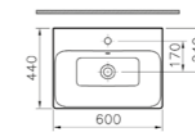

PRODUCT CODE:
4432B003-0001 1TH

PRODUCT DESCRIPTION:
Nuo washbasin, 60cm

PRICE*:
£305