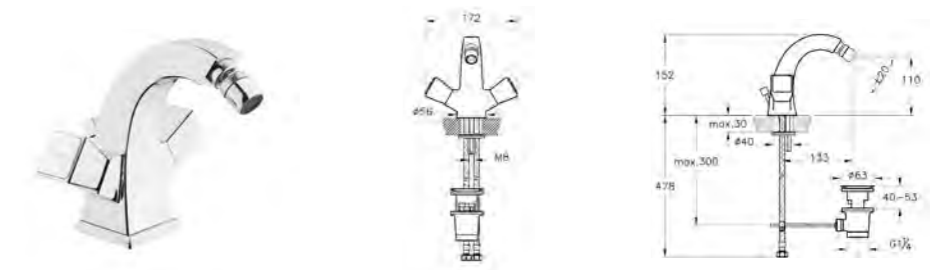

PRODUCT CODE:
A42340 Chrome
A4234023 Gold

PRODUCT DESCRIPTION:
Bidet mixer with pop-up waste

REC. MINIMUM PRESSURE:
1.0 bar

PRICE*:
Chrome £391
Gold £688