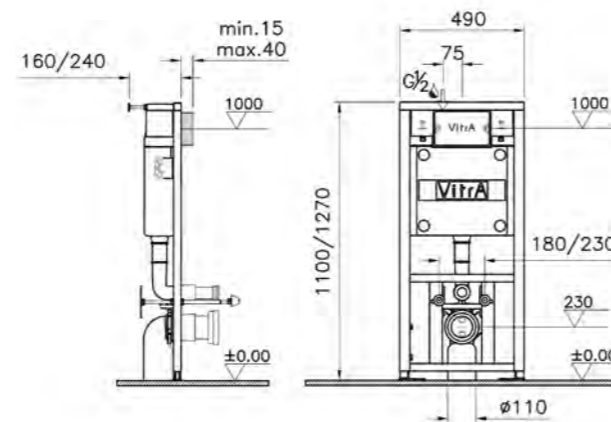

DOUBLE FLOOR FIXATION / SLIM FRAME

740-5850-01
3/6 litres wall-hung frame £447

740-5850-02
2.5/4 litres wall-hung frame £447

Installation type:
Rapid, Back-to-back
Front wall: Lightweight construction

Control type:
Dual flush

Volume of water:
3/6 litres (adjustable to be used at 2.5/4 litres)
2.5/4 litres (adjustable to be used at 3/6 litres)

Working pressure: 0.5-10 bar

Weight: 30kg

FLOOR FIXATION / REGULAR FRAME

742-4800-01
3/6 litres wall-hung frame £247

742-4800-02
2.5/4 litres wall-hung frame £247

Installation type:
Rapid, stud wall
Front wall: Lightweight construction
Back wall: Lightweight construction

Control type:
Dual flush

Volume of water:
3/6 litres (adjustable to be used at 2.5/4 litres)
2.5/4 litres (adjustable to be used at 3/6 litres)

Working pressure: 0.5-10 bar

Weight: 20kg

FLOOR AND WALL FIXATION / REGULAR FRAME

742-5805-01
3/6 litres wall-hung frame £216

742-5800-02
2.5/4 litres wall-hung frame £216

Installation type:
Rapid, solid wall
Front wall: Lightweight construction
Back wall: Brick construction

Control type:
Dual flush

Volume of water:
3/6 litres (adjustable to be used at 2.5/4 litres)
2.5/4 litres (adjustable to be used at 3/6 litres)

Working pressure: 0.5-10 bar

Weight: 16kg

DOUBLE FLOOR FIXATION / REGULAR FRAME

742-5850-01
3/6 litres wall-hung frame £431

742-5850-02
2.5/4 litres wall-hung frame £431

Installation type:
Rapid, Back to back
Front wall: Lightweight construction

Control type:
Dual flush

Volume of water:
3/6 litres (adjustable to be used at 2.5/4 litres)
2.5/4 litres (adjustable to be used at 3/6 litres)

Working pressure: 0.5-10 bar

Weight: 20kg

COMPATIBLE FLUSH PLATES

MECHANICAL

Sirius Loop O Loop R Loop T Select

Available in:
A range of other colour finishes

PNEUMATIC

Twin 2 Twin O