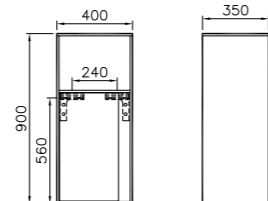

PRODUCT CODE:
58208 Plum tree Left hand hinged
58207 Plum tree Right hand hinged
58210 High gloss white Left hand hinged
58209 High gloss white Right hand hinged

PRODUCT DESCRIPTION:
Medium unit with 1 door, 40cm

PRICE*:
£722