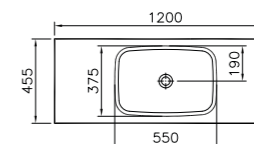

PRODUCT CODE:
56616 High gloss white
56617 Mocha

PRODUCT DESCRIPTION:
Washbasin unit with 1 drawer,
120x45x34cm

PRICE*:
£651

COMPATIBLE WITH:
4399 Washbasin £217