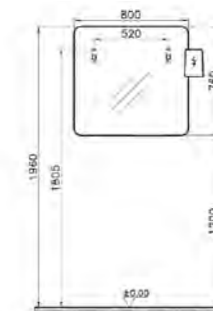

PRODUCT CODE:

- 56157 Mirror
- 56198 Lighting right
- 56334 Lighting left

PRODUCT DESCRIPTION:
Mirror, 80cm, lighting right

PRICE:
Mirror £303
Lighting right £90
Lighting left £90