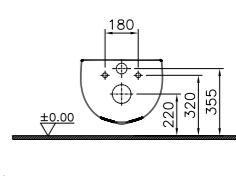

PRODUCT CODE:
5884B403-0075 White
5884B401-0075 Matt white
5884B483-0075 Matt black
5884B420-0075 Matt taupe
5885B403-0075 White, Rim-Ex
5885B401-0075 Matt white, Rim-Ex
5885B483-0075 Matt black, Rim-Ex
5885B420-0075 Matt taupe, Rim-Ex

PRODUCT DESCRIPTION:
Wall-hung WC
Wall-hung WC, Rim-Ex

PRICE*:
White £674 Rim-Ex £809
Matt white £808 Rim-Ex £969
Matt black £909 Rim-Ex £1090
Matt taupe £808 Rim-Ex £969

RIM-EX
WC pan