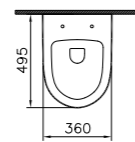

PRODUCT CODE:
7747B003-0075

RIM-EX
WC pan

PRODUCT DESCRIPTION:
Sento wall-hung WC pan,
compact, Rim-Ex

PRICE:
£252

COMPATIBLE WITH:
86-003-001 Toilet seat £86
86-003-009 Toilet seat,
soft closing £161
100-003-009 Slim toilet
seat, soft closing, £127