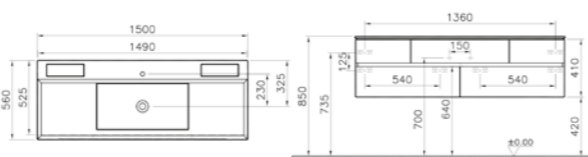

PRODUCT CODE:
58370 Chestnut
58371 High gloss grey
58991 High gloss mocha

PRODUCT DESCRIPTION:
Washbasin unit with 4 drawers,
150cm, including Infnit mineralcast basin[†]

PRICE*:
Chestnut £3017
High gloss grey £2874
High gloss mocha £2874