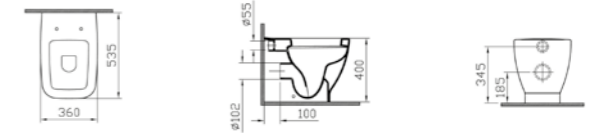

PRODUCT CODE:
4393B003-0075

PRODUCT DESCRIPTION:
Back-to-wall WC pan

PRICE:
£315

COMPATIBLE WITH:
91-003-001 Toilet seat £92
91-003-009 Toilet seat,
soft closing £155