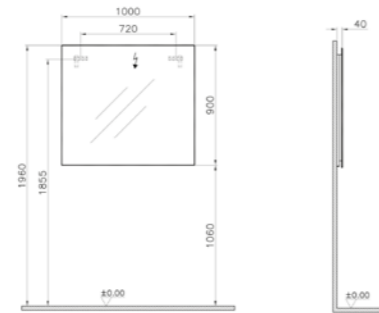

PRODUCT DESCRIPTION:  
Tall unit with 2 doors

PRICE\*:  
£2032

PRODUCT CODE:  
56559

PRODUCT DESCRIPTION:  
Illuminated mirror, 100cm

PRICE\*:  
£1669

PRODUCT CODE:  
56560

PRODUCT DESCRIPTION:  
Illuminated mirror, 120cm