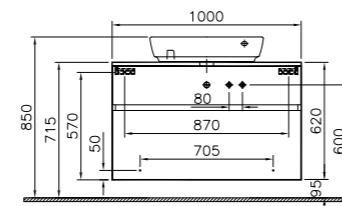

PRODUCT CODE:
56594 High gloss white
56595 Mocha

PRODUCT DESCRIPTION:
Washbasin unit with 2 drawers,
100x35x62cm

PRICE*:
£660

COMPATIBLE WITH:
4388 Washbasin £187
4389 Washbasin £250