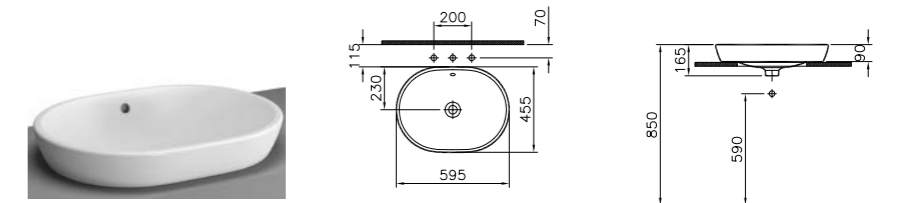

PRODUCT CODE:
5942B003-0012 OTH
5942B003-0016[†] OTH
PRODUCT DESCRIPTION:
Bowl, 60cm
PRICE:
£163
*no overflow hole