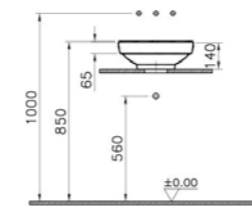

PRODUCT CODE:
4441B003-1361 White

PRODUCT DESCRIPTION:
Square bowl, 40cm

PRICE:
£257

COMPATIBLE WITH:
A45148 Waste set, chrome £52