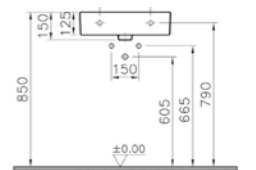

PRODUCT CODE:
4432B003-0001 1TH

PRODUCT DESCRIPTION:
Nuo washbasin, 60cm

PRICE*:
£305