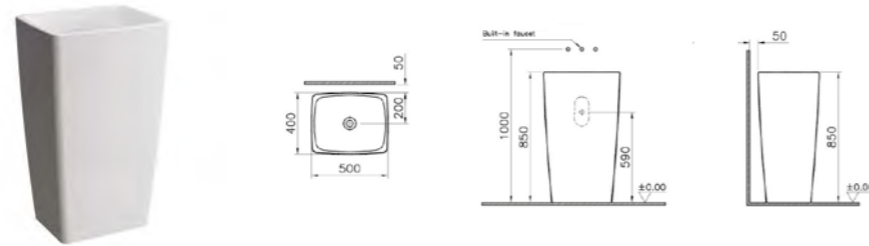

PRODUCT DESCRIPTION:  
Monobloc washbasin,  
50cm, no overflow hole

PRICE\*:  
£1057

COMPATIBLE WITH:  
6392 Ceramic waste cover set £51

PRODUCT CODE:  
5677B003-0585 WC pan  
4471B003-7200 Cistern

PRODUCT DESCRIPTION:  
Close-coupled WC pan,  
fully back-to-wall  
Close-coupled cistern  
including fittings