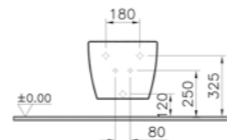

PRODUCT CODE:
4338B003-0288

PRODUCT DESCRIPTION:
Sento wall-hung bidet

PRICE:
£222