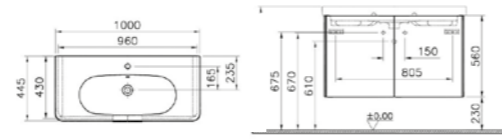

1. **PRODUCT CODE:**
   56539 High gloss white
   56540 Anthracite
   56541 Waved natural wood
   56542 Grey natural wood

PRODUCT DESCRIPTION:
Washbasin unit with 2 doors, 100cm

PRICE*:
£589

COMPATIBLE WITH:
5683 Washbasin, 100cm £255