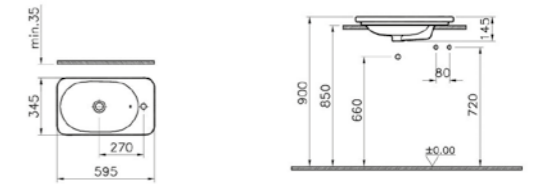

SANITARYWARE NEST TRENDY

PRODUCT CODE:

5689B003-0029 1TH RH

PRODUCT DESCRIPTION:
Countertop washbasin, 60x35cm

PRICE:
£174