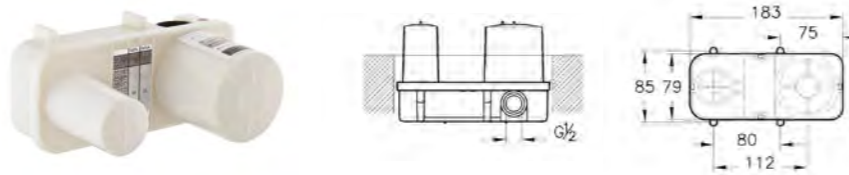

PRODUCT CODE:
A42230

PRODUCT DESCRIPTION:
Built-in basin mixer
(concealed part for A42240)

REC. MINIMUM PRESSURE:
0.5 bar

PRICE*:
£90