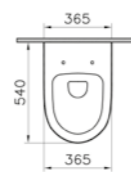

## FURNITURE OPTIONS

PRODUCT CODE:  
80104

PRODUCT DESCRIPTION:  
Bracket without towel holder,  
3x47x18cm, chrome

PRICE:  
£92

Please enquire for more information

PRODUCT CODE:  
80258

PRODUCT DESCRIPTION:  
Towel holder / bracket,  
3x47x13cm, chrome