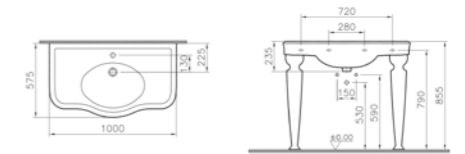

PRODUCT CODE:
6209B003-0001 1TH
6209B003-0033 3TH

PRODUCT DESCRIPTION:
Console washbasin, 100cm

PRICE*:
£508

COMPATIBLE WITH:
6210 Console leg, each £109
A45148 Waste set, chrome £52
A4514823 Waste set, gold £52
A4514826 Waste set, copper £52