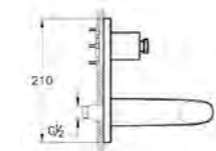

PRODUCT CODE:
A42237

PRODUCT DESCRIPTION:
Built-in basin mixer, cascade flow (exposed part)

REC. MINIMUM PRESSURE:
0.5 bar

PRICE*:
£541

Must be used with A42230