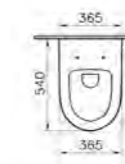

PRICE\*:  
£344

COMPATIBLE WITH:  
340-1220 Towel bar £180

PRODUCT CODE:  
4448B003-0075

PRODUCT DESCRIPTION:  
Sento wall-hung WC pan

PRICE\*:  
£222

COMPATIBLE WITH:  
86-003-001 Toilet seat £86  
86-003-009 Toilet seat,  
soft closing £161  
100-003-009 Slim toilet  
seat, soft closing £127