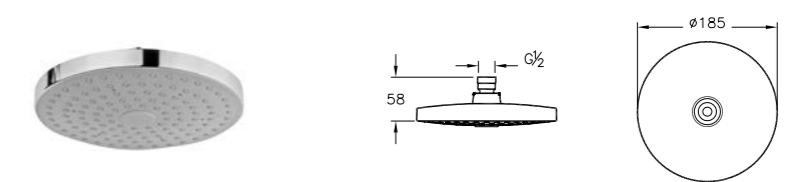

PRODUCT CODE:
A45633

PRODUCT DESCRIPTION:
Rain L showerhead

PRICE*:
£49

Suitable with any connection
pipe shown on page 309