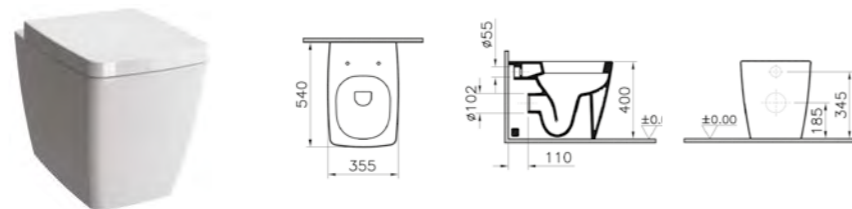

PRODUCT CODE:
5678B003-0075

PRODUCT DESCRIPTION:
Back-to-wall WC pan

PRICE*:
£250

COMPATIBLE WITH:
90-003-001 Toilet seat £86
90-003-009 Toilet seat, soft closing £149
102-003-009 Slim toilet seat, soft closing £152