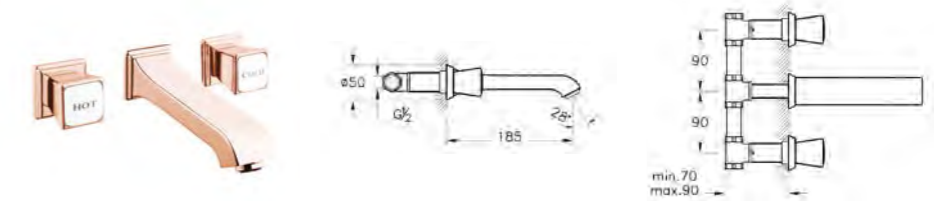

BRASSWARE ELEGANCE

PRODUCT CODE:
A42341 Chrome
A4234123 Gold
A4234126 Copper

PRODUCT DESCRIPTION:
Built-in basin mixer including valve body

REC. MINIMUM PRESSURE:
1.0 bar

PRICE*:
Chrome £502
Gold £688
Copper £724