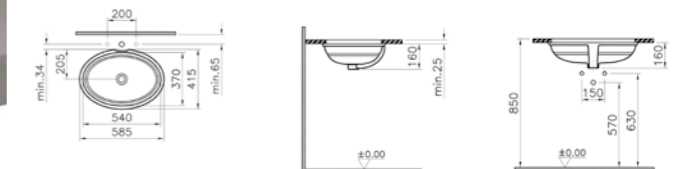

PRODUCT CODE:
5800B003-0012

PRODUCT DESCRIPTION:
Undercounter washbasin,
54cm, no overflow hole

PRICE*:
£165

COMPATIBLE WITH:
A45148 Waste set, chrome £52
A4514823 Waste set, gold £52
A4514826 Waste set, copper £52