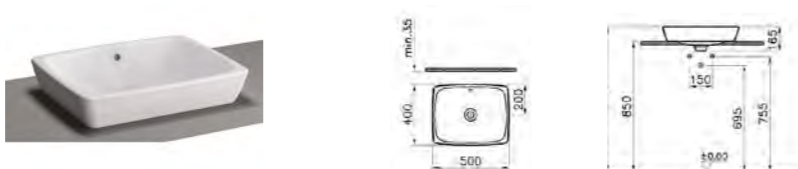

PRODUCT CODE:
5667B003-0012 0TH
5667B003-0016* 0TH

PRODUCT DESCRIPTION:
Countertop washbasin, 50cm

PRICE:
£152

COMPATIBLE WITH:
6397 Ceramic waste cover,
for use with pop-up mixers £51

*no overflow hole