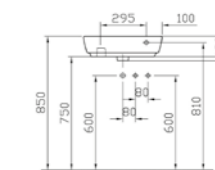

PRODUCT CODE:
4387B003-0921 1TH RH

PRODUCT DESCRIPTION:
Countertop washbasin 50x25cm

PRICE:
£149