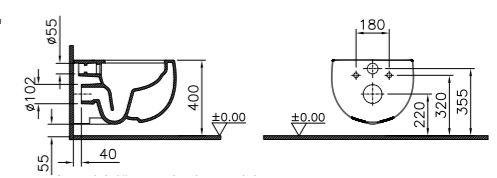

PRODUCT CODE:
5884B403-0075 White
5884B401-0075 Matt white
5884B483-0075 Matt black
5884B420-0075 Matt taupe
5885B403-0075 White, Rim-Ex
5885B401-0075 Matt white, Rim-Ex
5885B483-0075 Matt black, Rim-Ex
5885B420-0075 Matt taupe, Rim-Ex

PRODUCT DESCRIPTION:
Wall-hung WC
Wall-hung WC, Rim-Ex

PRICE*:
White £674 Rim-Ex £809
Matt white £808 Rim-Ex £969
Matt black £909 Rim-Ex £1090
Matt taupe £808 Rim-Ex £969

RIM-EX
WC pan