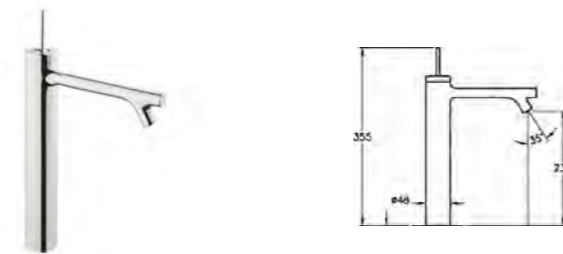

SHOWER TRAYS FLAT

PRODUCT CODE:
54280028000

PRODUCT DESCRIPTION:
Flat shower tray, 170x75cm

PRICE:
£440

COMPATIBLE WITH:
5601089 Shower waste and trap £70

PRODUCT CODE:
54290028000

PRODUCT DESCRIPTION:
Flat shower tray, 180x90cm

PRICE:
£551

COMPATIBLE WITH:
5601089 Shower waste and trap £70

BRASSWARE ISTANBUL

PRODUCT CODE:
A41863

PRODUCT DESCRIPTION:
Tall joystick basin mixer

REC. MINIMUM PRESSURE:
0.5 bar

PRICE:
£641

PRODUCT CODE:
A41823

PRODUCT DESCRIPTION:
Joystick basin mixer with pop-up waste

REC. MINIMUM PRESSURE:
0.5 bar

PRICE:
£482

PRODUCT CODE:
A42304

PRODUCT DESCRIPTION:
Pebble basin mixer 2TH

REC. MINIMUM PRESSURE:
1.0 bar

PRICE:
£567

BRASSWARE ISTANBUL

PRODUCT CODE:
A41807

PRODUCT DESCRIPTION:
Pebble basin mixer 3TH

REC. MINIMUM PRESSURE:
1.0 bar

PRICE:
£560

PRODUCT CODE:
A42231

PRODUCT DESCRIPTION:
Pebble built-in basin mixer
single lever (exposed part)

REC. MINIMUM PRESSURE:
0.5 bar

PRICE:
£541

Must be used with A42230

PRODUCT CODE:
A42230

PRODUCT DESCRIPTION:
Built-in basin mixer,
concealed part for A42231

REC. MINIMUM PRESSURE:
0.5 bar

PRICE:
£90

PRODUCT CODE:
A41808

PRODUCT DESCRIPTION:
Pebble built-in basin mixer

REC. MINIMUM PRESSURE:
0.5 bar

PRICE:
£628

PRODUCT CODE:
A41813

PRODUCT DESCRIPTION:
Pebble deck-mounted 5 hole bath /
shower mixer, including handshower

REC. MINIMUM PRESSURE:
2.0 bar

PRICE:
£915