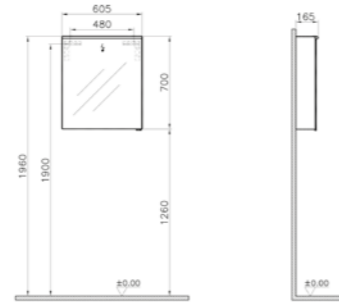

MIRROR CABINETS UNIVERSAL / PREMIUM

SHELVES UNIVERSAL

PRODUCT CODE:

- 58072 High gloss white
- 58065 Grey oak
- 58070 Metallic mink
- 58066 Waved natural wood
- 58071 Anthracite
- 58073 High gloss grey birch

PRODUCT DESCRIPTION:
Mirror cabinet, premium with LED lighting, right hand hinged, 60cm

PRICE*:
£581

PRODUCT CODE:

- 58087 High gloss white
- 58080 Grey oak
- 58085 Metallic mink
- 58081 Waved natural wood
- 58086 Anthracite
- 58088 High gloss grey birch

PRODUCT DESCRIPTION:
Mirror cabinet, premium with LED lighting, 80cm

PRICE*:
£669