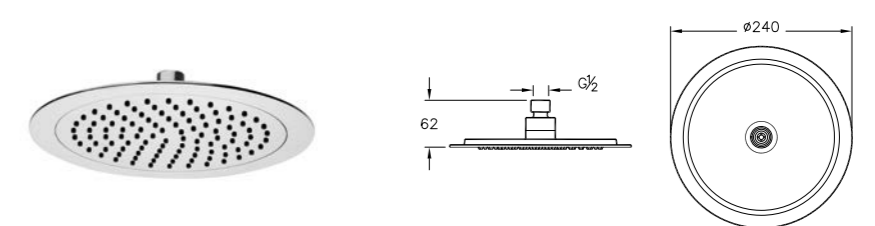

PRODUCT CODE:
A45640

PRODUCT DESCRIPTION:
Lite showerhead

PRICE*:
£98

Suitable with any connection
pipe shown on page 309