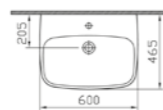

PRICE:  
£258

COMPATIBLE WITH:  
4385 Half pedestal £126  
4386 Pedestal £126

PRODUCT CODE:  
4382B003-0973 1TH

PRODUCT DESCRIPTION:  
Washbasin, 60cm for pedestal  
and countertop use

PRICE:  
£180

COMPATIBLE WITH:  
4385 Half pedestal £126  
4386 Pedestal £126