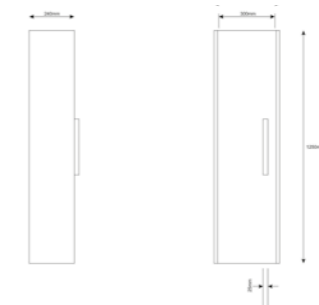

PRODUCT CODE:  
 UML35GW1D High gloss white  
 UML35GG1D Gloss grey  
 UML35DE1D Dark elm

PRODUCT DESCRIPTION:  
 Tall unit, reversible, 24cm

PRICE:  
 £265

PRODUCT CODE:  
 UML60GWMR High gloss white  
 UML60GGMR Gloss grey  
 UML60DEMR Dark elm