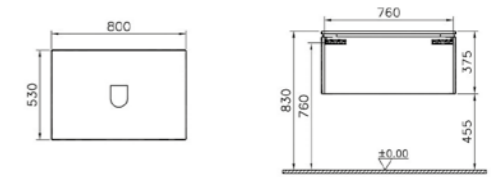

PRODUCT CODE:
53773 High gloss white
53775 Grey oak
55783 Waved natural wood
55784 Metallic mink

PRODUCT DESCRIPTION:
Washbasin unit with 1 drawer,
80x53x38cm, not including washbasin

PRICE*:
High gloss white £834
Other finishes £878