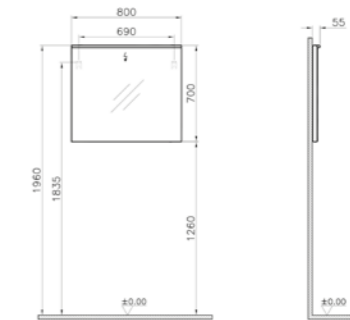

PRODUCT CODE:
56865

PRODUCT DESCRIPTION:
Mirror, premium with
LED lighting, 80cm

PRICE*:
£352