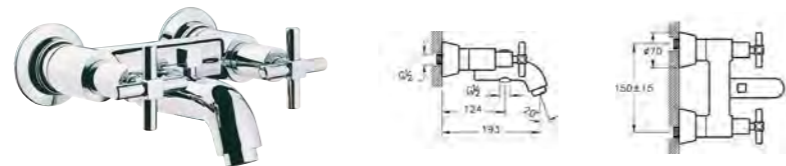

PRODUCT CODE:
A40868

PRODUCT DESCRIPTION:
Wall-mounted bath / shower mixer,
not including handshower

REC. MINIMUM PRESSURE:
1.0 bar

PRICE*:
£338