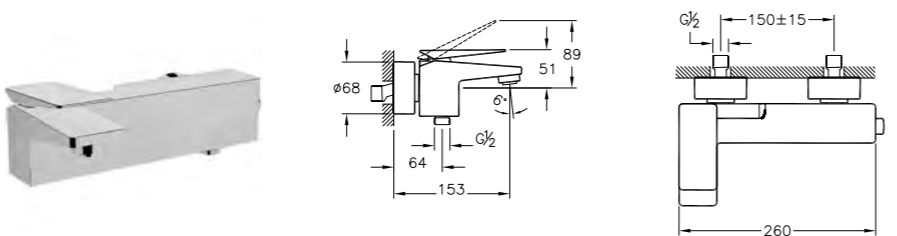

PRODUCT CODE:
A42356

PRODUCT DESCRIPTION:
Bath / shower mixer

REC. MINIMUM PRESSURE:
1.0 bar

PRICE*:
£585