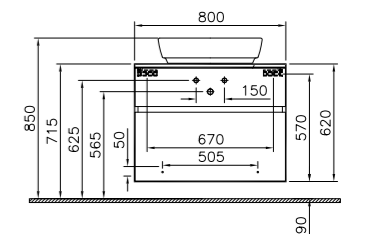

PRODUCT CODE:
56628 High gloss white
56629 Mocha

PRODUCT DESCRIPTION:
Washbasin unit with 2 drawers,
80x45x62cm

PRICE*:
£733

COMPATIBLE WITH:
4388 Washbasin £187
4389 Washbasin £250
4399 Washbasin £217