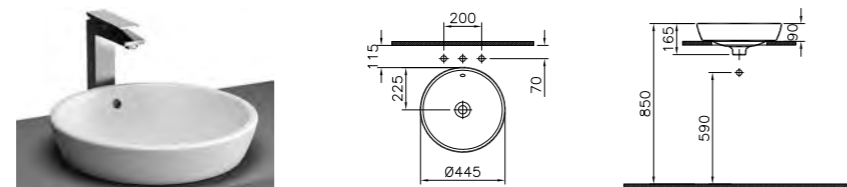

PRODUCT CODE:
5940B003-0012 OTH
5940B003-0016[†] OTH
PRODUCT DESCRIPTION:
Bowl, 45cm
PRICE:
£152
*no overflow hole