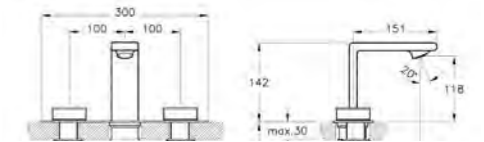

PRODUCT CODE:
A4231557

PRODUCT DESCRIPTION:
Basin mixer 3TH

REC. MINIMUM PRESSURE:
1.0 bar

PRICE*:
£510