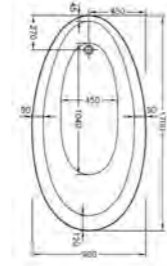

BATHS SILENCE

PRODUCT CODE:
54300001000

PRODUCT DESCRIPTION:
170x90cm bath, including
leg set, panel and waste

PRICE*:
£3087