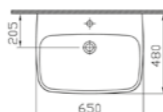

PRODUCT CODE:
4383B003-0973 1TH

PRODUCT DESCRIPTION:
Washbasin, 65cm for pedestal
and countertop use

PRICE:
£200

COMPATIBLE WITH:
4385 Half pedestal £126
4386 Pedestal £126