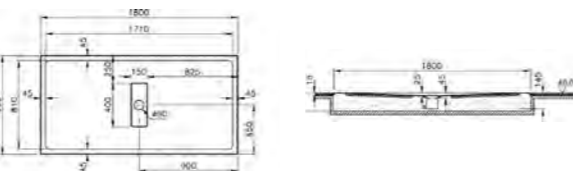

PRODUCT CODE:
54650028000

PRODUCT DESCRIPTION:
Zero to surface shower tray, 180x90cm

PRICE*:
£683

COMPATIBLE WITH:
5601089 Shower waste and trap £70