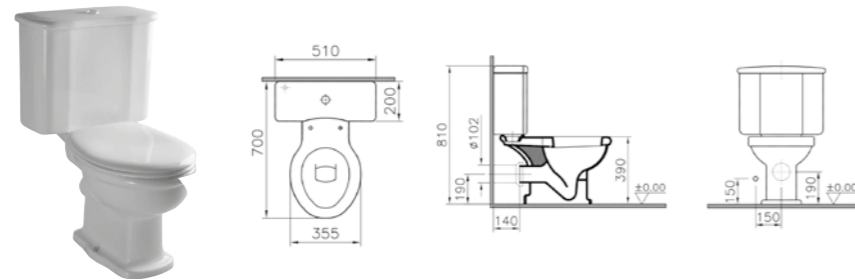

PRODUCT CODE:
6285B003-0075 WC pan
6455B003-5521 Front-lever cistern
6455B003-5520 Top button cistern

PRODUCT DESCRIPTION:
Close-coupled WC pan
Close-coupled cistern, front-lever, right 6L
Close-coupled cistern, top button, dual flush 3 / 6L

PRICE*:
WC pan £263
Front-lever cistern £215
Top button cistern £201

COMPATIBLE WITH:
05-003-001 Toilet seat, white £45
84-003-019 Toilet seat, soft-closing, white £99
37-013-301 Toilet seat, wooden, metal hinge, chrome £291
37-013-311 Toilet seat, wooden, metal hinge, gold £319