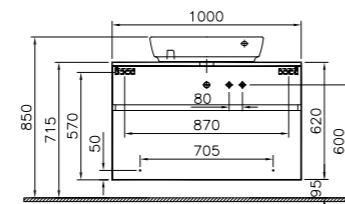

PRODUCT CODE:
56594 High gloss white
56595 Mocha

PRODUCT DESCRIPTION:
Washbasin unit with 2 drawers,
100x35x62cm

PRICE*:
£660

COMPATIBLE WITH:
4388 Washbasin £187
4389 Washbasin £250