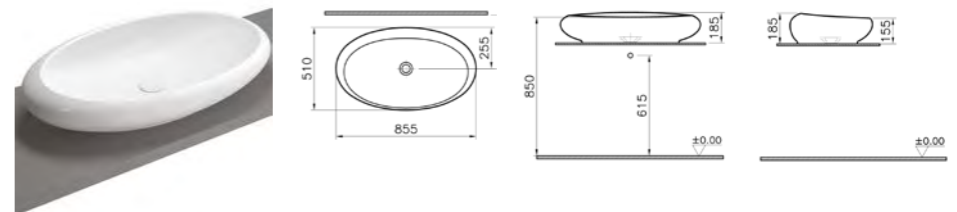

PRODUCT CODE:
4446B403-0016 White 0TH
4446B470-0016 Black 0TH

PRODUCT DESCRIPTION:
Countertop washbasin, 85cm

PRICE*:
White £1020
Black £1428