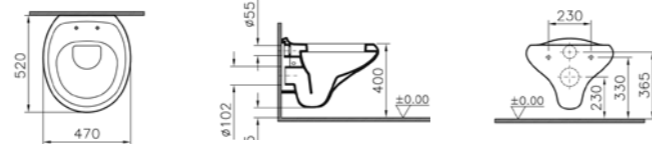

COMPATIBLE WITH:  
Toilet seat, soft closing  
66-003-109 White £293  
66-070-109 Black £408

PRODUCT CODE:  
4256B003-0848 White  
4256B470-0848 Black

PRODUCT DESCRIPTION:  
Wall-hung bidet

PRICE\*:  
White £770  
Black £1075