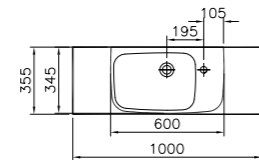

PRODUCT CODE:
56594 High gloss white
56595 Mocha

PRODUCT DESCRIPTION:
Washbasin unit with 2 drawers,
100x35x62cm

PRICE*:
£660

COMPATIBLE WITH:
4388 Washbasin £187
4389 Washbasin £250