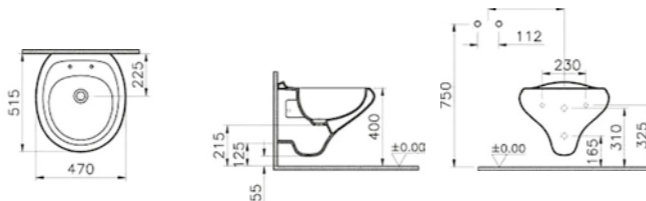

PRODUCT CODE:
4256B003-0848 White
4256B470-0848 Black

PRODUCT DESCRIPTION:
Wall-hung bidet

PRICE*:
White £770
Black £1075

COMPATIBLE WITH:
Bidet lid
67-003-109 White £158
67-070-109 Black £221