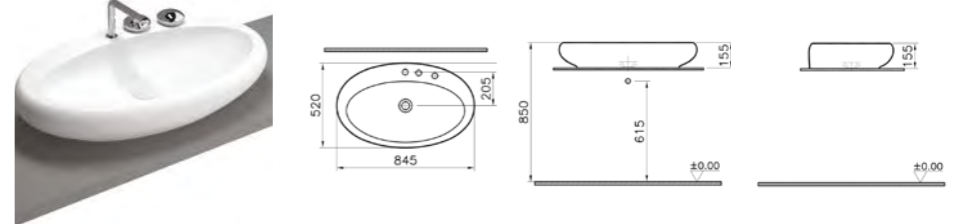

PRODUCT CODE:
4447B403-0041 White 1TH
4447B403-0871 White 3TH
4447B470-0041 Black 1TH
4447B470-0871 Black 3TH

PRODUCT DESCRIPTION:
Countertop washbasin, 85cm

PRICE*:
White £1020
Black £1428