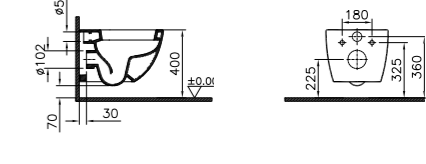

PRODUCT CODE:
4337B003-0075

PRODUCT DESCRIPTION:
Sento wall-hung WC pan, compact

PRICE*:
£206

COMPATIBLE WITH:
86-003-001 Toilet seat £86
86-003-009 Toilet seat,
soft closing £161
100-003-009 Slim toilet
seat, soft closing £127