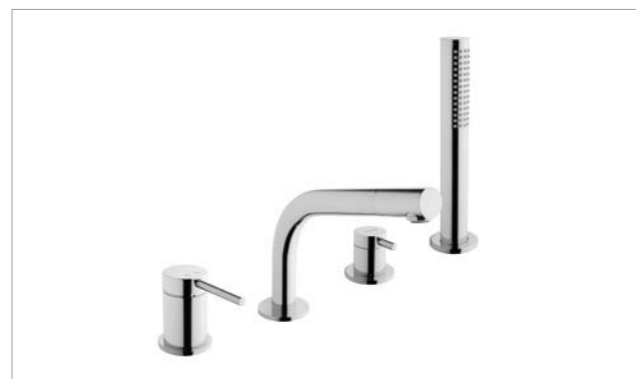

A41270 Deck-mounted bath mixer £645