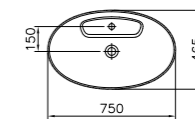

PRODUCT CODE:
5881B403-0041 White 1TH
5881B401-0041 Matt white 1TH
5881B483-0041 Matt black 1TH
5881B420-0041 Matt taupe 1TH

PRODUCT DESCRIPTION:
Oval bowl, 75cm

PRICE*:
White £477
Matt white £572
Matt black £643
Matt taupe £572