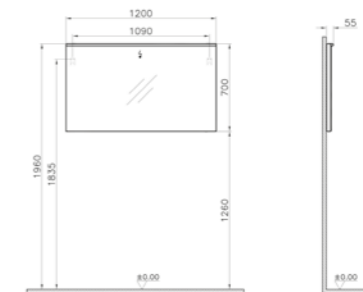

PRICE:  
£352

PRODUCT CODE:  
56866

PRODUCT DESCRIPTION:  
Mirror, premium with  
LED lighting, 100cm

PRICE:  
£379

PRODUCT CODE:  
56867

PRODUCT DESCRIPTION:  
Mirror, premium with  
LED lighting, 120cm

PRICE:  
£419