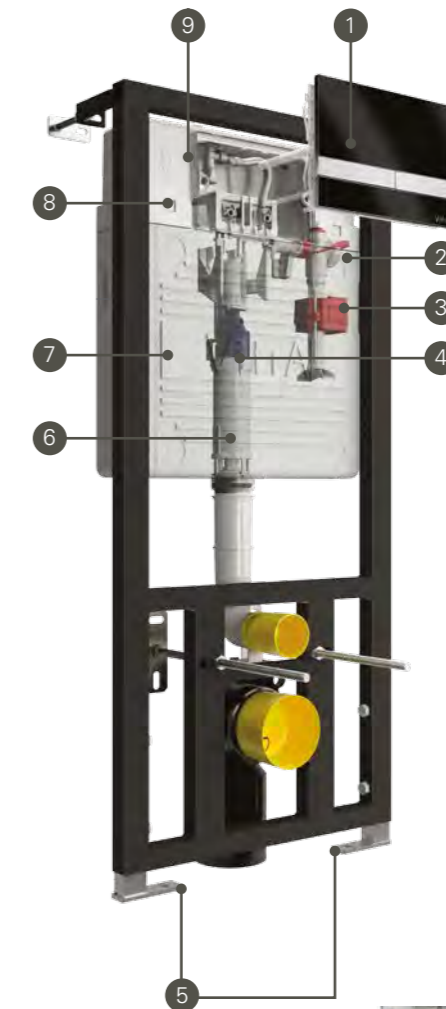

5 METAL STAND

Metal stands enable easy adjustment of height from the floor and secure fixing.

2 BODY

The filling and flushing valves are located in this part of the cistern. Produced from polyethylene (HDPE) raw materials, it offers more safety with its flexibility and resilience.