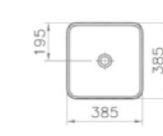

PRICE:  
£608

COMPATIBLE WITH:  
A4514826 Waste set, copper £52

PRODUCT CODE:  
4441B071-2100 Platinum

PRODUCT DESCRIPTION:  
Square bowl, 40cm with pattern

PRICE:  
£584

COMPATIBLE WITH:  
A45148 Waste set, chrome £52