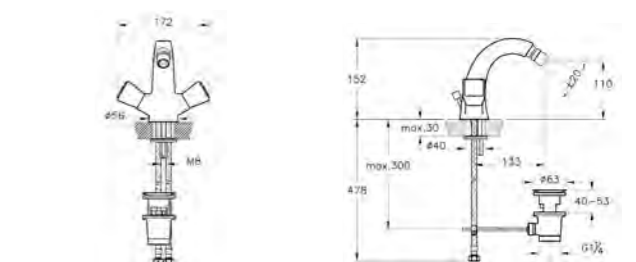

PRODUCT CODE:
A42340 Chrome
A4234023 Gold

PRODUCT DESCRIPTION:
Bidet mixer with pop-up waste

REC. MINIMUM PRESSURE:
1.0 bar

PRICE*:
Chrome £391
Gold £688