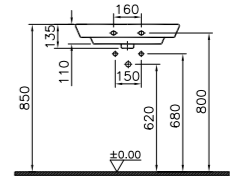

PRODUCT CODE:  
 4451B003-0001 1TH

PRODUCT DESCRIPTION:  
 Washbasin, 60cm

PRICE\*:  
 £179

COMPATIBLE WITH:  
 4456 Half pedestal £123  
 4457 Pedestal £123  
 340-1550 Towel bar £146

PRODUCT CODE:  
 4452B003-0001 1TH