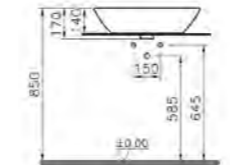

PRODUCT CODE:
4423B003-0016

PRODUCT DESCRIPTION:
Geo ellipse bowl, 60cm,
no overflow hole

PRICE*:
£320