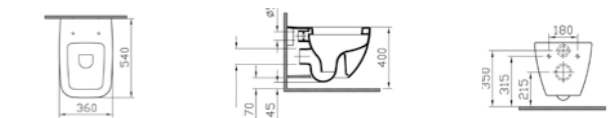

PRODUCT DESCRIPTION:  
Wall-hung WC pan

PRICE:  
£329

COMPATIBLE WITH:  
91-003-001 Toilet seat £92  
91-003-009 Toilet seat,  
soft closing £155

PRODUCT CODE:  
4394B003-0288 1TH

PRODUCT DESCRIPTION:  
Wall-hung bidet