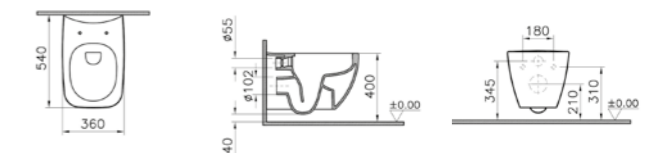

PRODUCT CODE:
4399B003-0016

PRODUCT DESCRIPTION:
Countertop washbasin, 55x38cm

PRICE:
£222

PRODUCT CODE:
4390B003-0001 1TH

PRODUCT DESCRIPTION:
Semi-recessed basin, 55cm

PRICE:
£233

PRODUCT CODE:
4395B003-0585 WC pan
4396B003-7200 Cistern

PRODUCT DESCRIPTION:
Close-coupled WC pan,
fully back-to-wall
Close-coupled cistern including fittings

PRICE:
WC pan £360
Cistern £282

COMPATIBLE WITH:
91-003-001 Toilet seat £92
91-003-009 Toilet seat,
soft closing £155

PRODUCT CODE:
4397B003-0075 WC pan
4396B003-7200 Cistern

PRODUCT DESCRIPTION:
Close-coupled WC pan, open
back / cistern including fittings

PRICE:
WC pan £360
Cistern £282

COMPATIBLE WITH:
91-003-001 Toilet seat £92
91-003-009 Toilet seat,
soft closing £155

PRODUCT CODE:
4393B003-0075

PRODUCT DESCRIPTION:
Back-to-wall WC pan

PRICE:
£315

COMPATIBLE WITH:
91-003-001 Toilet seat £92
91-003-009 Toilet seat,
soft closing £155

PRODUCT CODE:
4379B003-0075

PRODUCT DESCRIPTION:
Wall-hung WC pan, 48cm,
short-projection

PRICE:
£329

COMPATIBLE WITH:
91-003-001 Toilet seat £92
91-003-009 Toilet seat,
soft closing £155

PRODUCT CODE:
7742B003-0075

PRODUCT DESCRIPTION:
Wall-hung WC pan, Rim-Ex

PRICE:
£382

COMPATIBLE WITH:
91-003-001 Toilet seat £92
91-003-009 Toilet seat,
soft closing £155

RIM-EX
WC pan

PRODUCT CODE:
4392B003-1295

PRODUCT DESCRIPTION:
Wall-hung WC pan

PRICE:
£329

COMPATIBLE WITH:
91-003-001 Toilet seat £92
91-003-009 Toilet seat,
soft closing £155

PRODUCT CODE:
4394B003-0288 1TH

PRODUCT DESCRIPTION:
Wall-hung bidet

PRICE:
£302