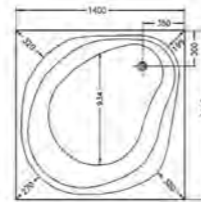

BATHS LIQUID SPACE

PRODUCT CODE:
54340001000

PRODUCT DESCRIPTION:
Monobloc 140x140cm bath,
including leg set, panel and waste

PRICE*:
£3149