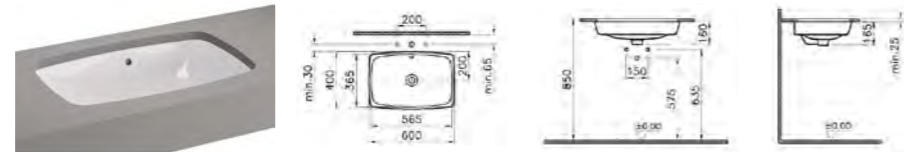

PRODUCT CODE:
5668B003-1082 OTH
5668B003-1083[†] OTH
PRODUCT DESCRIPTION:
Undercounter washbasin, 57cm
PRICE:
£152
COMPATIBLE WITH:
6397 Ceramic waste cover,
for use with pop-up mixers £51
*no overflow hole