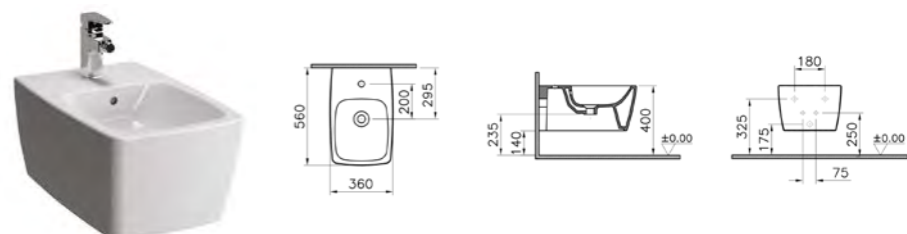

PRODUCT CODE:
5675B003-0288

PRODUCT DESCRIPTION:
Wall-hung bidet

PRICE*:
£248

COMPATIBLE WITH:
6397 Ceramic waste cover £51