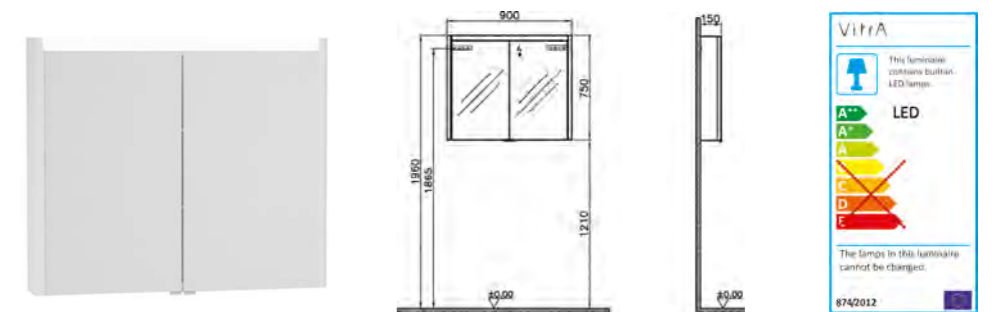

PRODUCT CODE:
58028 High gloss white
58029 Hacienda brown
58030 Hacienda black

PRODUCT DESCRIPTION:
Illuminated mirror cabinet, 90cm

PRICE*:
£1025