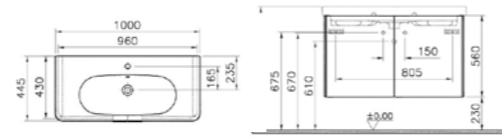

1. **PRODUCT CODE:**
   56539 High gloss white
   56540 Anthracite
   56541 Waved natural wood
   56542 Grey natural wood

PRODUCT DESCRIPTION:
Washbasin unit with 2 doors, 100cm

PRICE:
£589

COMPATIBLE WITH:
5683 Washbasin, 100cm £255