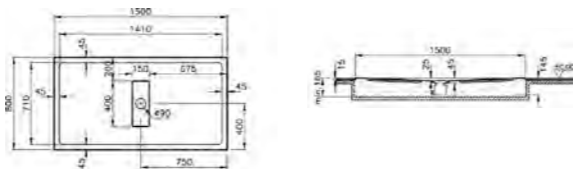

PRICE:  
£450

COMPATIBLE WITH:  
5601089 Shower waste and trap £70

PRODUCT CODE:  
54630028000

PRODUCT DESCRIPTION:  
Zero to surface shower tray, 150x80cm

PRICE:  
£530

COMPATIBLE WITH:  
5601089 Shower waste and trap £70