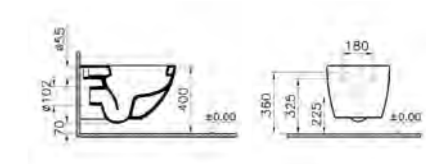

PRICE\*:  
£344

COMPATIBLE WITH:  
340-1220 Towel bar £180

PRODUCT CODE:  
4448B003-0075

PRODUCT DESCRIPTION:  
Sento wall-hung WC pan

PRICE\*:  
£222

COMPATIBLE WITH:  
86-003-001 Toilet seat £86  
86-003-009 Toilet seat,  
soft closing £161  
100-003-009 Slim toilet  
seat, soft closing £127