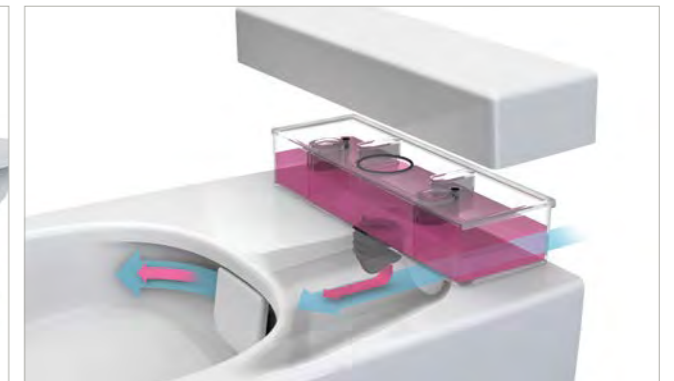

### M-LINE INNOVATION

Developed for superior hygiene, the M-Line series features a range of innovative developments that provide smart, practical solutions.

All M-Line washbasins have a specially-designed bowl, with precisely the right combination of depth, shape and incline to promote the maximum flow of dirt to the waste area, preventing a build-up of residue on the bowl surface.

### VITRA RIM-EX

The redesigned bowl of the M-Line series WC pan features a smooth, channel-free design to discourage germ reproduction and provide superior hygiene. The water diverter tool can also be removed easily for cleaning.