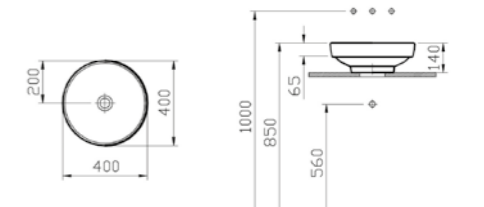

PRODUCT CODE:
4334B073-0016 Copper

PRODUCT DESCRIPTION:
Circular bowl, 40cm

PRICE*:
£608

COMPATIBLE WITH:
A4514826 Waste set, copper £52