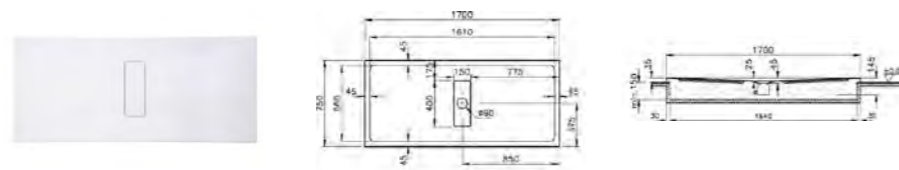

SHOWER TRAYS FLAT

PRODUCT CODE:
54280028000

PRODUCT DESCRIPTION:
Flat shower tray, 170x75cm

PRICE:
£440

COMPATIBLE WITH:
5601089 Shower waste and trap £70