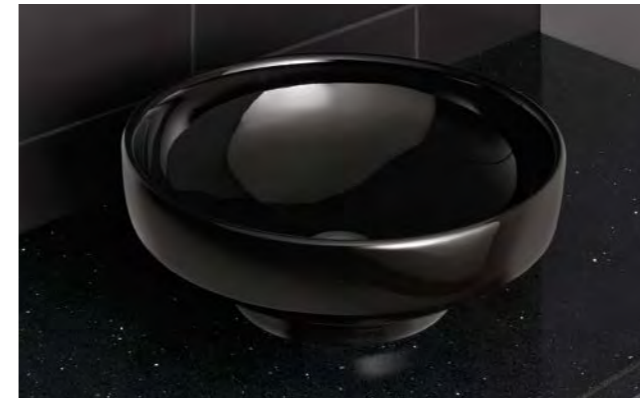

For technical information see pages 215-219

\*Flush plates require a VitrA frame, see pages 190-203

4334 Circular bowl, 40cm, gold £761

4334 Circular bowl with pattern, 40cm, gold £837

4334 Circular bowl, 40cm, copper £608

4334 Circular bowl with pattern, 40cm, copper £668

4334 Circular bowl, 40cm, platinum £533

4334 Circular bowl with pattern, 40cm, platinum £584

4334 Circular bowl, 40cm, white £257

4334 Circular bowl, 40cm, black £391