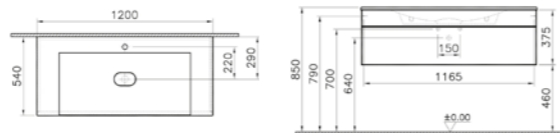

PRODUCT CODE:
56244 High gloss white
56245 High gloss grey birch

PRODUCT DESCRIPTION:
Washbasin unit, 120cm,
including Infnit mineralcast
washbasin†

PRICE*:
£1675