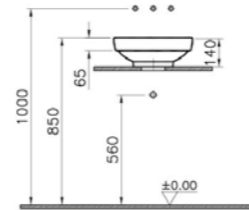

SANITARYWARE WATER JEWELS

PRODUCT CODE:
4441B072-2100 Gold

PRODUCT DESCRIPTION:
Square bowl, 40cm with pattern

PRICE*:
£837

COMPATIBLE WITH:
A4514823 Waste set, gold £52