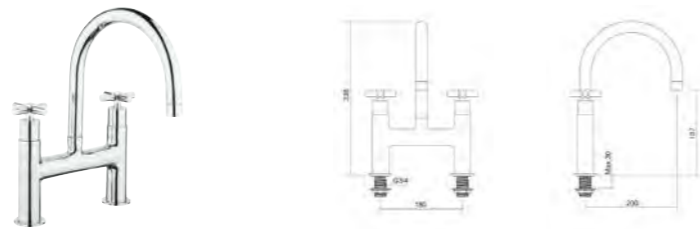

PRODUCT CODE:
A40856

PRODUCT DESCRIPTION:
H-type bath filler

REC. MINIMUM PRESSURE:
1.0 bar

PRICE*:
£311