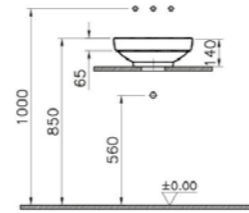

PRODUCT CODE:
4441B073-2100 Copper

PRODUCT DESCRIPTION:
Square bowl, 40cm with pattern

PRICE*:
£668

COMPATIBLE WITH:
A4514826 Waste set, copper £52