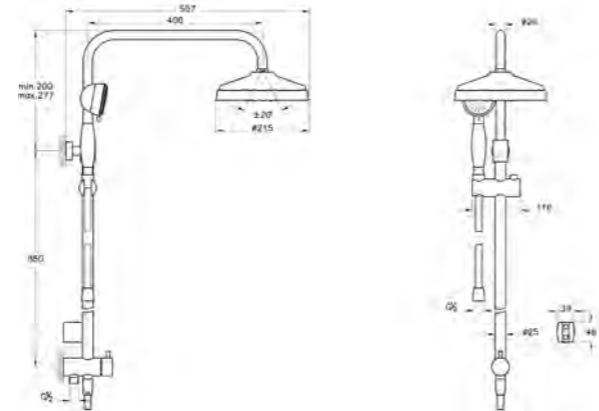

BRASSWARE SHOWER SYSTEMS

PRODUCT CODE:
A45657 Chrome
A4565723 Gold

PRODUCT DESCRIPTION:
Elegance shower column

PRICE*:
Chrome £365
Gold £519

COMPATIBLE WITH:
A42343 Elegance bath /
shower mixer, chrome £365
A4234323 Elegance bath /
shower mixer, gold £519