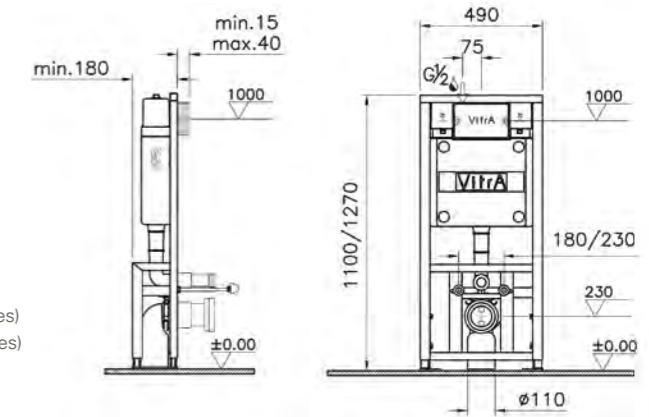

DOUBLE FLOOR FIXATION / SLIM FRAME

740-5850-01
3/6 litres wall-hung frame £447

740-5850-02
2.5/4 litres wall-hung frame £447

Installation type:
Rapid, Back-to-back
Front wall: Lightweight construction

Control type:
Dual flush

Volume of water:
3/6 litres (adjustable to be used at 2.5/4 litres)
2.5/4 litres (adjustable to be used at 3/6 litres)

Working pressure: 0.5-10 bar

Weight: 30kg

FLOOR FIXATION / REGULAR FRAME

742-4800-01
3/6 litres wall-hung frame £247

742-4800-02
2.5/4 litres wall-hung frame £247

Installation type:
Rapid, stud wall
Front wall: Lightweight construction
Back wall: Lightweight construction

Control type:
Dual flush

Volume of water:
3/6 litres (adjustable to be used at 2.5/4 litres)
2.5/4 litres (adjustable to be used at 3/6 litres)

Working pressure: 0.5-10 bar

Weight: 20kg

FLOOR AND WALL FIXATION / REGULAR FRAME

742-5805-01
3/6 litres wall-hung frame £216

742-5800-02
2.5/4 litres wall-hung frame £216

Installation type:
Rapid, solid wall
Front wall: Lightweight construction
Back wall: Brick construction

Control type:
Dual flush

Volume of water:
3/6 litres (adjustable to be used at 2.5/4 litres)
2.5/4 litres (adjustable to be used at 3/6 litres)

Working pressure: 0.5-10 bar

Weight: 16kg

DOUBLE FLOOR FIXATION / REGULAR FRAME

742-5850-01
3/6 litres wall-hung frame £431

742-5850-02
2.5/4 litres wall-hung frame £431

Installation type:
Rapid, Back to back
Front wall: Lightweight construction

Control type:
Dual flush

Volume of water:
3/6 litres (adjustable to be used at 2.5/4 litres)
2.5/4 litres (adjustable to be used at 3/6 litres)

Working pressure: 0.5-10 bar

Weight: 20kg

COMPATIBLE FLUSH PLATES

MECHANICAL

Sirius Loop O Loop R Loop T Select

Available in:
A range of other colour finishes

PNEUMATIC

Twin 2 Twin O