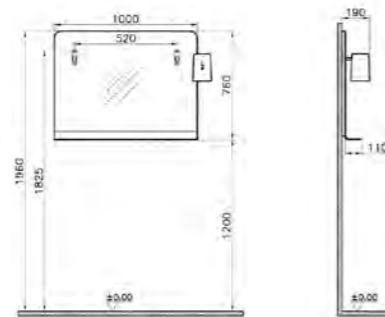

PRODUCT CODE:
56155 Mirror with shelf
56198 Lighting right
56334 Lighting left

PRODUCT DESCRIPTION:
Mirror with shelf, 100cm, lighting right

PRICE*:
Mirror with shelf £517
Lighting right £90
Lighting left £90