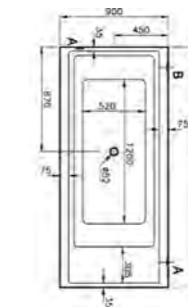

BATHS SHIFT+

PRODUCT CODE:
54330001000

PRODUCT DESCRIPTION:
Pure 200x90cm bath

PRICE:
£607

COMPATIBLE WITH:

59990433000 Leg set £120

5603875 Bath wooden roll, 200cm £1024

Dedicated front panel, 200cm:

54660001000 Acrylic white £342

Dedicated end panel, 90cm:

54670001000 Acrylic white £167