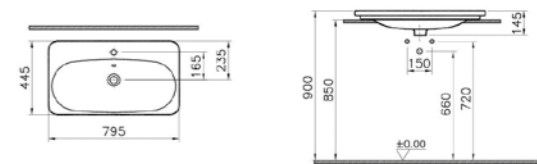

PRODUCT CODE:

5686B003-0001	1TH
5686B003-0033	3TH
5686B003-7200	1TH with LED lighting
5686B003-7201	3TH with LED lighting

PRODUCT DESCRIPTION:
Countertop washbasin, 80cm

PRICE:
£228

£379 with LED lighting