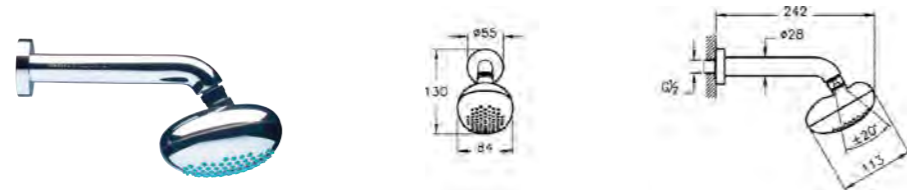

PRODUCT DESCRIPTION:  
Elegance shower head,  
wall-mounted

PRICE\*:  
Chrome £185  
Gold £293

PRODUCT CODE:  
A48006

PRODUCT DESCRIPTION:  
Istanbul showerhead, wall mounted,  
1 function, easy clean

PRICE\*:  
£356