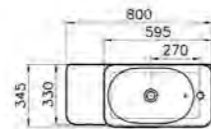

PRODUCT CODE:

- 56515 High gloss white
- 56516 Anthracite
- 56517 Waved natural wood
- 56518 Grey natural wood

PRODUCT DESCRIPTION:
Narrow washbasin unit, 80cm

PRICE:
£618

COMPATIBLE WITH:
5689 Countertop washbasin, 60x35cm £174