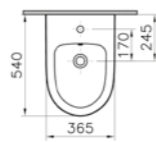

PRODUCT CODE:
4338B003-0288

PRODUCT DESCRIPTION:
Sento wall-hung bidet

PRICE:
£222