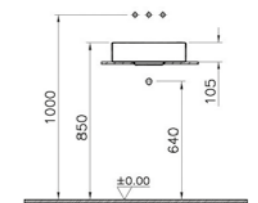

SANITARYWARE MEMORIA

PRODUCT CODE:
89001

PRODUCT DESCRIPTION:
Round countertop basin, 40cm, Infnit mineralcast
White waste cover included

PRICE*:
£383