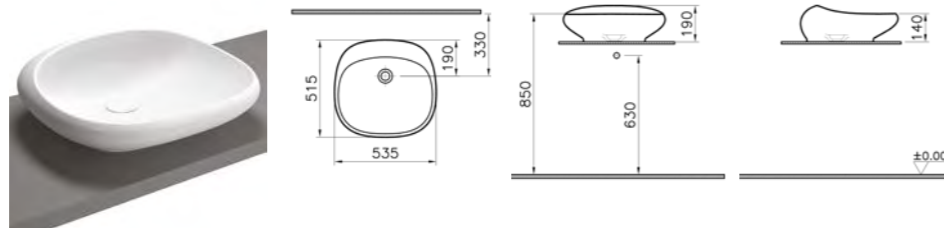

PRODUCT CODE:
4520B403-0016 White 0TH
4520B470-0016 Black 0TH

PRODUCT DESCRIPTION:
Countertop washbasin, 54cm

PRICE*:
White £833
Black £1164