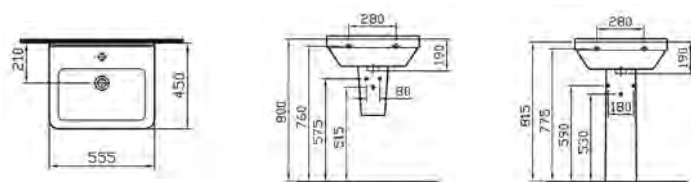

PRODUCT CODE:  
5309L003-0999 1TH

PRODUCT DESCRIPTION:  
Square washbasin, 55cm

PRICE\*:  
£121

COMPATIBLE WITH:  
5316 Half pedestal, large £53  
6936 Pedestal £53

PRODUCT CODE:  
5310L003-0999 1TH

PRODUCT DESCRIPTION:  
Square washbasin, 60cm