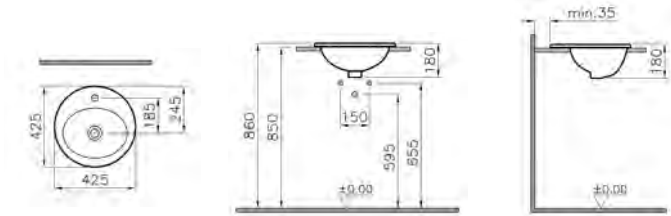

PRODUCT CODE:
5466B003-0001 1TH

PRODUCT DESCRIPTION:
Countertop basin, oval, 43cm

PRICE*:
£107