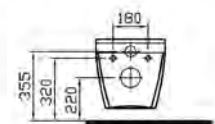

PRODUCT CODE:
5320L003-0075

PRODUCT DESCRIPTION:
Wall-hung WC pan, short-projection, 48cm

PRICE*:
£194

COMPATIBLE WITH:
72-003-301 Toilet seat £63
72-003-309 Toilet seat, soft closing £108