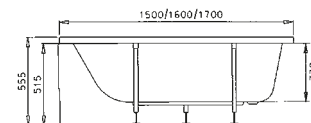

PRODUCT CODE:
50800001000

PRODUCT DESCRIPTION:
Standard bath, 150x70cm

PRICE*:
£207

COMPATIBLE WITH:
59990038000 Leg set £46
51500006000 Front panel, economy, 150cm £103
51630006000 End panel, economy, 70cm £75