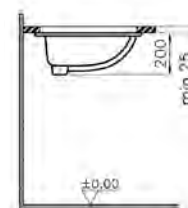

PRODUCT CODE:
6031B003-0012

PRODUCT DESCRIPTION:
Under-counter basin, oval, 57cm

PRICE*:
£122