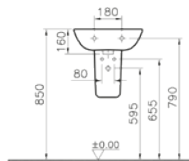

S20 / BATHROOM SUITES

TECHNICAL INFORMATION

BATHROOM SUITES / FURNITURE

PRODUCT CODE:
5500L003-0999 1TH
5500L003-0022 2TH

PRODUCT DESCRIPTION:
Cloakroom washbasin, 45cm

PRICE*:
£67

COMPATIBLE WITH:
5280 Half pedestal, small £49
5529 Pedestal £49