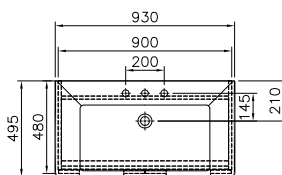

PRODUCT CODE:

60329 White
60313 Oak

PRODUCT DESCRIPTION:
Washbasin unit, 90cm

OPENING:
Doors

PRICE*:
£515

OPTION:
60331 LED lighting** £113