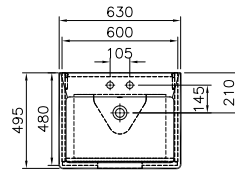

PRODUCT CODE:
60306 White
60307 Oak

PRODUCT DESCRIPTION:
Washbasin unit with leg,
3 drawers, 60cm

OPENING:
Drawers

PRICE*:
£695

OPTION:
60330 LED lighting** £103