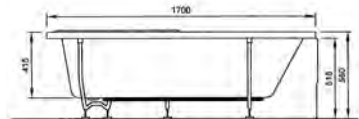

PRODUCT CODE:
52410001000 LH

PRODUCT DESCRIPTION:
Shower bath, 170x70cm

PRICE*:
£330

COMPATIBLE WITH:
59990241000 Leg set £56
52400003000 Shower bath front panel,
economy, 170cm £119
52470006000 Shower bath end panel,
economy, 70cm £70
OPSC150 Shower screen £284