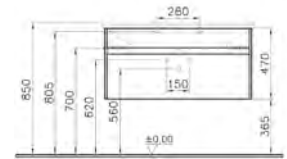

PRODUCT CODE:
54742 High gloss white
54744 Oak

PRODUCT DESCRIPTION:
Washbasin unit, 100cm
(including 5479 basin)

OPENING:
Drawer

PRICE*:
£633