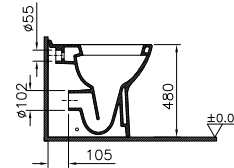

PRODUCT CODE:  
5369L003-0075

PRODUCT DESCRIPTION:  
Comfort height back-to-wall WC pan

PRICE\*:  
£231

COMPATIBLE WITH:  
72-003-301 Toilet seat £63  
72-003-309 Toilet seat, soft closing £108

PRODUCT CODE:  
5318L003-0075