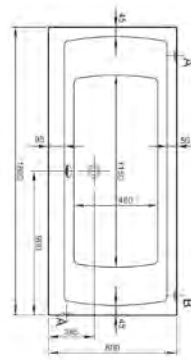

PRODUCT CODE:
52540001000

PRODUCT DESCRIPTION:
Double-ended bath, 180x80cm

PRICE*:
£583

COMPATIBLE WITH:
59990254000 Leg set £63
54920001000 Flat front panel, 180cm £182
54950001000 Flat end panel, 80cm £132