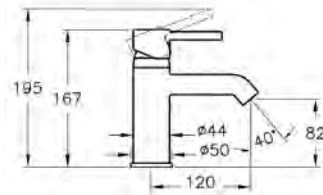

PRODUCT CODE:
A41984

PRODUCT DESCRIPTION:
Basin mixer

REC. MINIMUM PRESSURE:
0.4

PRICE*:
£102