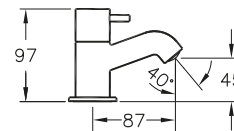

REC. MINIMUM PRESSURE:  
0.4

PRICE\*:  
£123

PRODUCT CODE:  
A42362

PRODUCT DESCRIPTION:  
Basin taps

REC. MINIMUM PRESSURE:  
0.5

PRICE\*:  
£82

PRODUCT CODE:  
A41990

PRODUCT DESCRIPTION:  
Tall basin mixer