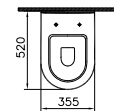

PRODUCT CODE:
5788L003-0075

PRODUCT DESCRIPTION:
Back-to-wall WC pan

PRICE*:
£174

COMPATIBLE WITH:
94-003-001 Toilet seat £63
94-003-009 Toilet seat, soft closing £108