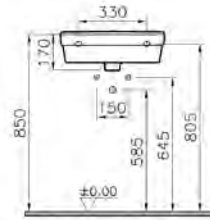

PRODUCT CODE:
5344L003-0028 LH 1TH
5344L003-0029 RH 1TH

PRODUCT DESCRIPTION:
Compact basin, 50cm

PRICE*:
£104