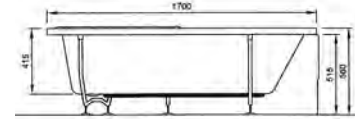

PRODUCT CODE:
52420001000 RH

PRODUCT DESCRIPTION:
Shower bath, 170x70cm

PRICE*:
£330

COMPATIBLE WITH:
59990241000 Leg set £56
52400003000 Shower bath front panel,
economy, 170cm £119
52470006000 Shower bath end panel,
economy, 70cm £70
OPSC150 Shower screen £284