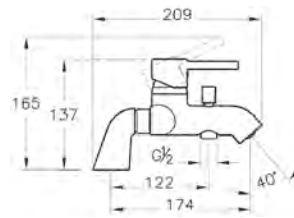

MINIMAX S / BRASSWARE

PRODUCT CODE:
A42112

PRODUCT DESCRIPTION:
Bath / shower mixer
(including handshower)

REC. MINIMUM PRESSURE:
1.0

PRICE*:
£276