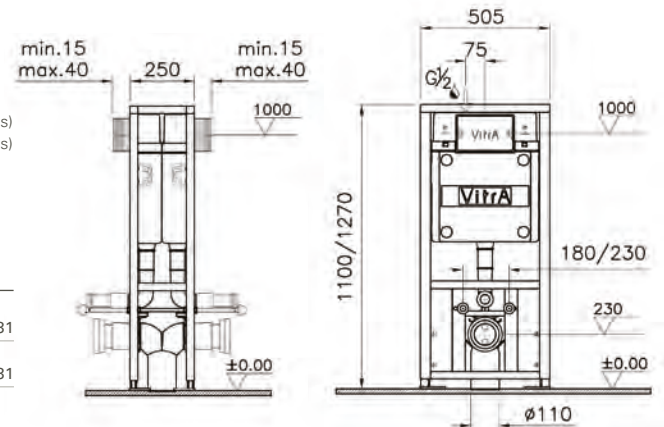

DOUBLE FLOOR FIXATION / REGULAR FRAME

Installation type:
Rapid, Back to back
Front wall: Lightweight construction

Control type:
Dual flush

Volume of water:
3/6 litres (adjustable to be used at 2.5/4 litres)
2.5/4 litres (adjustable to be used at 3/6 litres)

Working pressure:
0.5-10 bar

Weight:
20kg

742-5850-01	
3/6 litres wall-hung frame	£431
742-5850-02	
2.5/4 litres wall-hung frame	£431