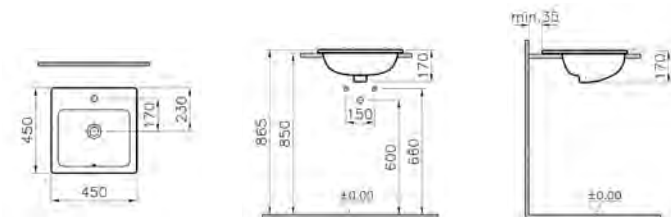

PRODUCT CODE:
5463B003-0001 1TH

PRODUCT DESCRIPTION:
Countertop basin, square, 45cm

PRICE*:
£107