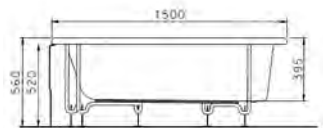

PRODUCT CODE:
50780002000 LH

PRODUCT DESCRIPTION:
Offset bath, 150x100cm

PRICE*:
£311

COMPATIBLE WITH:
59990079000 Leg set £62
52490003000 Offset bath panel,
economy, 150cm £153