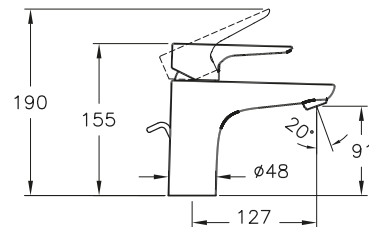

PRODUCT CODE:
A42325

PRODUCT DESCRIPTION:
Basin mixer with pop-up waste

REC. MINIMUM PRESSURE:
0.4

PRICE*:
£135