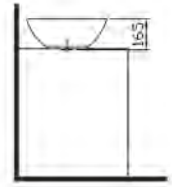

COUNTERTOP BASINS / BATHROOM SUITES

PRODUCT CODE:
4324B003-0012

PRODUCT DESCRIPTION:
Countertop vanity basin, 43cm

PRICE*:
£284