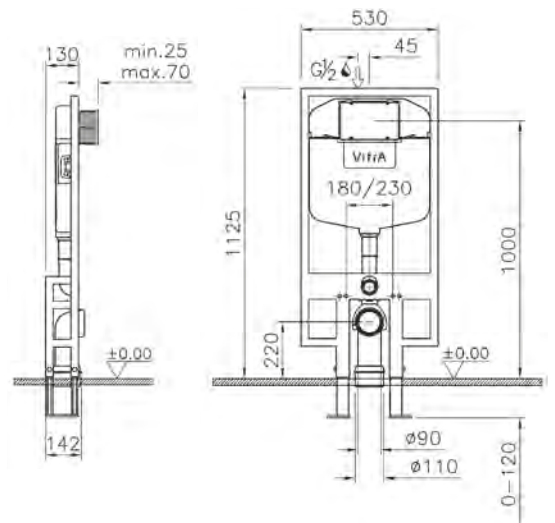

COMPATIBLE FLUSH PLATES

MECHANICAL

Available in:
A range of other colour finishes

PNEUMATIC

Available in:
White, matt black, chrome plated or matt chrome plated
Only compatible with 740 frames

ELECTRONIC*

Available in:
Chrome plated or
matt chrome plated