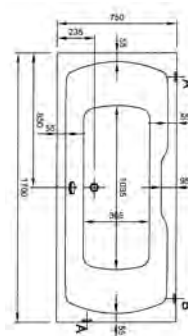

PRODUCT CODE:
52430001000

PRODUCT DESCRIPTION:
Double-ended bath, 170x75cm

PRICE*:
£285

COMPATIBLE WITH:
59990243000 Leg set £56
51480006000 Front panel, economy, 170cm £103
51620006000 End panel, economy, 75cm £79