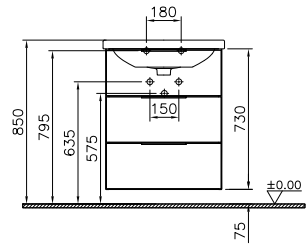

PRODUCT CODE:
60306 White
60307 Oak

PRODUCT DESCRIPTION:
Washbasin unit with leg,
3 drawers, 60cm

OPENING:
Drawers

PRICE*:
£695

OPTION:
60330 LED lighting** £103