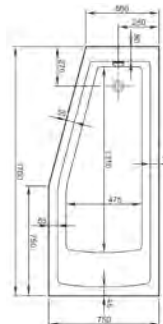

PRODUCT CODE:
52770001000 LH

PRODUCT DESCRIPTION:
Space saver bath, 170x75x50cm

PRICE*:
£439

COMPATIBLE WITH:
59990276000 Leg set £66
51520001000 Dedicated front panel, 170cm £131
51640001000 Dedicated end panel, 75cm £104
51650001000 Dedicated end panel, 50cm £94