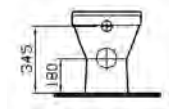

PRODUCT CODE:  
5369L003-0075

PRODUCT DESCRIPTION:  
Comfort height back-to-wall WC pan

PRICE\*:  
£231

COMPATIBLE WITH:  
72-003-301 Toilet seat £63  
72-003-309 Toilet seat, soft closing £108

PRODUCT CODE:  
5318L003-0075