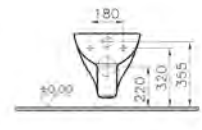

PRODUCT CODE:
5505L003-0101

PRODUCT DESCRIPTION:
Wall-hung WC pan,
short-projection, 48cm

PRICE*:
£148

COMPATIBLE WITH:
77-003-001 Toilet seat £56
77-003-009 Toilet seat, soft closing £100