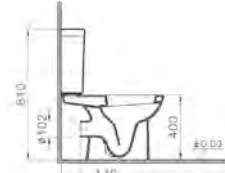

PRODUCT CODE:
5511L003-0075 WC pan
5514S003-5284 Cistern

PRODUCT DESCRIPTION:
Close-coupled WC pan (open back)
Close-coupled cistern including fittings

PRICE*:
WC pan £106
Cistern £90

COMPATIBLE WITH:
77-003-001 Toilet seat £56
77-003-009 Toilet seat, soft closing £100