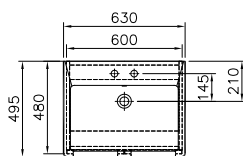

ECORA / FURNITURE

TECHNICAL INFORMATION

BATHROOM SUITES / FURNITURE

PRODUCT CODE:

60328 White
60312 Oak

PRODUCT DESCRIPTION:
Washbasin unit, 60cm

OPENING:
Doors

PRICE*:
£445

OPTION:
60330 LED lighting** £103