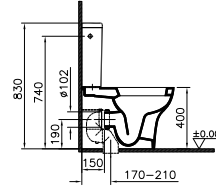

PRODUCT CODE:
5780L003-7200 WC pan
5783S003-5325 Cistern

PRODUCT DESCRIPTION:
Close-coupled WC pan (fully back-to-wall)
Close-coupled cistern including fittings

PRICE*:
WC pan £194
Cistern £121

COMPATIBLE WITH:
94-003-001 Toilet seat £63
94-003-009 Toilet seat, soft closing £108