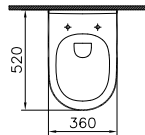

PRODUCT CODE:
7740B003-0075

PRODUCT DESCRIPTION:
Wall-hung WC pan, Rim-Ex

PRICE*:
£246

COMPATIBLE WITH:
72-003-301 Toilet seat £63
72-003-309 Toilet seat, soft closing £108

RIM-EX
WC pan