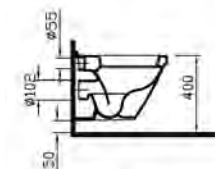

PRODUCT CODE:
5320L003-0075

PRODUCT DESCRIPTION:
Wall-hung WC pan, short-projection, 48cm

PRICE*:
£194

COMPATIBLE WITH:
72-003-301 Toilet seat £63
72-003-309 Toilet seat, soft closing £108