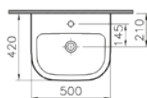

PRODUCT CODE:
5501L003-0999 1TH
5501L003-0022 2TH

PRODUCT DESCRIPTION:
Cloakroom washbasin, 50cm

PRICE*:
£67

COMPATIBLE WITH:
5281 Half pedestal, large £49
5529 Pedestal £49