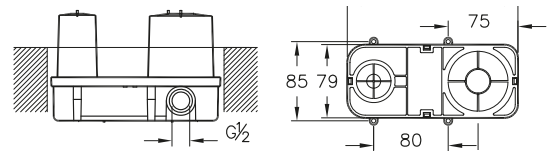

PRODUCT CODE:
A42230

PRODUCT DESCRIPTION:
Built-in basin mixer
concealed part for A42250

REC. MINIMUM PRESSURE:
0.5

PRICE*:
£90