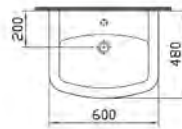

BATHROOM SUITES / SERENADA

PRODUCT CODE:
4167B003-0999 1TH
4167B003-0022 2TH

PRODUCT DESCRIPTION:
Washbasin, 60cm

PRICE*:
£109

COMPATIBLE WITH:
4168 Pedestal £68