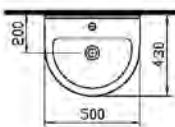

PRODUCT CODE:
5313L003-0999 1TH

PRODUCT DESCRIPTION:
Round cloakroom washbasin,
50cm

PRICE*:
£104

COMPATIBLE WITH:
5315 Half pedestal, small £53
6936 Pedestal £53