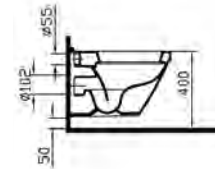

PRODUCT CODE:
5318L003-0075

PRODUCT DESCRIPTION:
Wall-hung WC pan

PRICE*:
£194

COMPATIBLE WITH:
72-003-301 Toilet seat £63
72-003-309 Toilet seat, soft closing £108