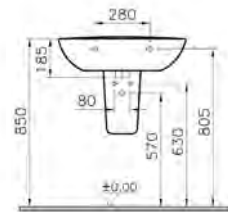

PRODUCT CODE:
5274L003-0999 1TH
5274L003-1093 2TH

PRODUCT DESCRIPTION:
Washbasin, 65cm

PRICE*:
£62

COMPATIBLE WITH:
5281 Half pedestal, large £49
6936 Pedestal £53