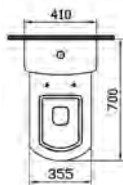

SERENADA / BATHROOM SUITES

TECHNICAL INFORMATION

PRODUCT CODE:
4160B003-7200 WC pan
4161B003-5340 Cistern

PRODUCT DESCRIPTION:
Close-coupled WC pan (open back)
Close-coupled cistern including fittings

PRICE*:
WC pan £174
Cistern £133

COMPATIBLE WITH:
95-003-021 Toilet seat £84
95-003-029 Toilet seat, soft closing £144