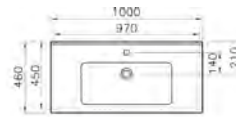

PRODUCT CODE:
54742 High gloss white
54744 Oak

PRODUCT DESCRIPTION:
Washbasin unit, 100cm
(including 5479 basin)

OPENING:
Drawer

PRICE*:
£633