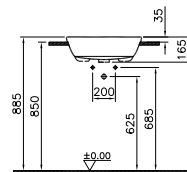

PRODUCT CODE:
5635B003-0001

PRODUCT DESCRIPTION:
Semi-recessed washbasin, 50cm

PRICE*:
£126