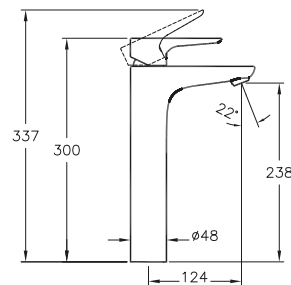

PRODUCT CODE:
A42322

PRODUCT DESCRIPTION:
Tall basin mixer

REC. MINIMUM PRESSURE:
0.4

PRICE*:
£165