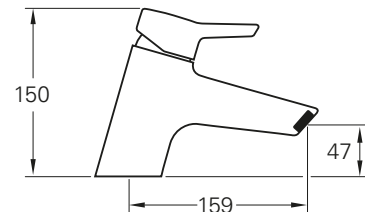

PRODUCT CODE:
A40468

PRODUCT DESCRIPTION:
Mono bath filler

REC. MINIMUM PRESSURE:
1.0

PRICE*:
£226