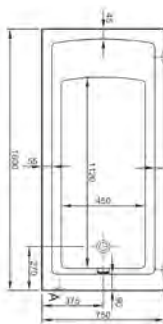

PRODUCT CODE:
52660001000

PRODUCT DESCRIPTION:
Bath, 160x75cm

PRICE*:
£368

COMPATIBLE WITH:
59990228000 Leg set £63
54900001000 Flat front panel, 160cm £145
54940001000 Flat end panel, 75cm £116