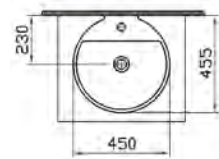

PRODUCT CODE:
6166B003-0001 1TH

PRODUCT DESCRIPTION:
Countertop vanity basin, 45cm

PRICE*:
£309