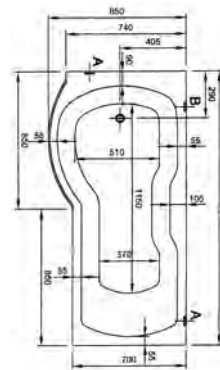

PRODUCT CODE:
52410001000 LH

PRODUCT DESCRIPTION:
Shower bath, 170x70cm

PRICE*:
£330

COMPATIBLE WITH:
59990241000 Leg set £56
52400003000 Shower bath front panel,
economy, 170cm £119
52470006000 Shower bath end panel,
economy, 70cm £70
OPSC150 Shower screen £284