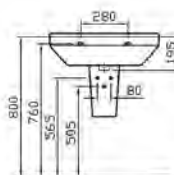

PRICE\*:  
£121

COMPATIBLE WITH:  
5316 Half pedestal, large £53  
6936 Pedestal £53

PRODUCT CODE:  
5303L003-0999 1TH

PRODUCT DESCRIPTION:  
Round washbasin, 65cm

PRICE\*:  
£121

COMPATIBLE WITH:  
5316 Half pedestal, large £53  
6936 Pedestal £53