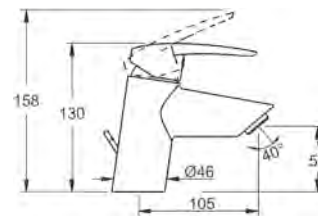

PRODUCT CODE:
A40962

PRODUCT DESCRIPTION:
Basin mixer with pop-up waste

REC. MINIMUM PRESSURE:
0.4

PRICE*:
£135