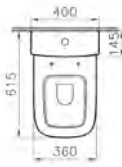

PRODUCT CODE:
5512L003-0585 WC pan
5514S003-5284 Cistern

PRODUCT DESCRIPTION:
Close-coupled WC pan (fully back-to-wall)
Close-coupled cistern including fittings

PRICE*:
WC pan £132
Cistern £90

COMPATIBLE WITH:
77-003-001 Toilet seat £56
77-003-009 Toilet seat, soft closing £100

PRODUCT CODE:
5513L003-0075 WC pan
5514S003-5284 Cistern

PRODUCT DESCRIPTION:
Close-coupled WC pan (shrouded open back)
Close-coupled cistern including fittings

PRICE*:
WC pan £116
Cistern £90