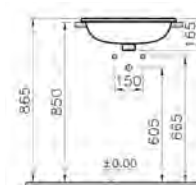

PRODUCT CODE:
5474B003-0642

PRODUCT DESCRIPTION:
Countertop basin, rectangular, 50cm

PRICE*:
£122