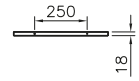

PRODUCT CODE:
56885 High gloss white
56869 Golden cherry

PRODUCT DESCRIPTION:
Shelf, 45cm

PRICE*:
£31