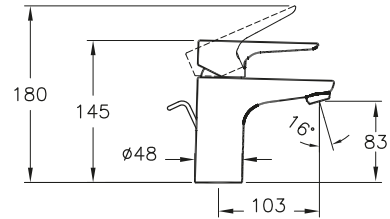

PRODUCT CODE:
A42387

PRODUCT DESCRIPTION:
Short basin mixer with pop-up waste

REC. MINIMUM PRESSURE:
0.4

PRICE*:
£121