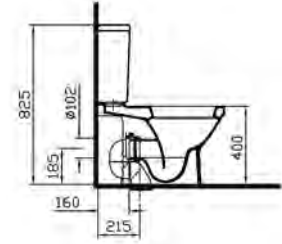

S50 / BATHROOM SUITES

TECHNICAL INFORMATION

BATHROOM SUITES / FURNITURE

PRODUCT CODE:

5745B003-7200 WC pan, Rim-Ex
5321L003-7200 WC pan
5422S003-5325 Cistern