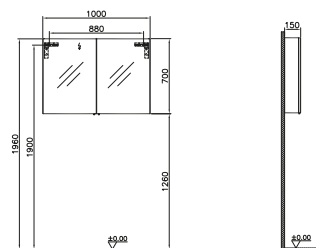

PRODUCT CODE:

57084 High gloss white
58283 Oak

PRODUCT DESCRIPTION:
Classic mirror cabinet, 100cm

PRICE*:
£321