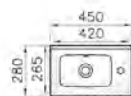

PRODUCT CODE:
53031 High gloss white
53033 Oak

PRODUCT DESCRIPTION:
Compact washbasin unit, 45cm
(including 5345 basin)

OPENING:
Door

PRICE*:
£296