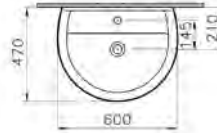

PRODUCT CODE:
5273L003-0999 1TH
5273L003-1093 2TH

PRODUCT DESCRIPTION:
Washbasin, 60cm

PRICE*:
£62

COMPATIBLE WITH:
5281 Half pedestal, large £49
6936 Pedestal £53