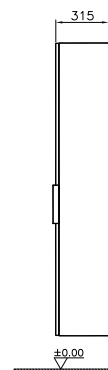

PRODUCT CODE:
58951 Right hand hinged, white
60040 Right hand hinged, oak

PRODUCT DESCRIPTION:
Tall unit

OPENING:
Door

PRICE*:
£496