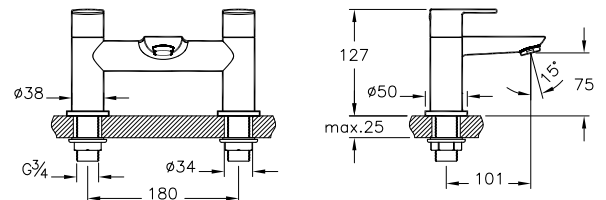

PRODUCT CODE:
A42415

PRODUCT DESCRIPTION:
2 tap hole bath filler

REC. MINIMUM PRESSURE:
0.3

PRICE*:
£311