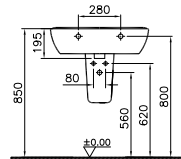

PRODUCT CODE:
5634L003-0001

PRODUCT DESCRIPTION:
Washbasin, 65cm

PRICE*:
£106

COMPATIBLE WITH:
5281 Half pedestal, large £49
6408 Pedestal £45