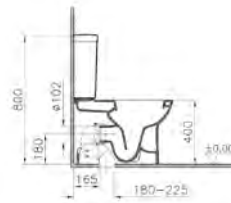

PRICE\*:  
£107

PRODUCT CODE:  
5512L003-0585 WC pan  
5514S003-5284 Cistern

PRODUCT DESCRIPTION:  
Close-coupled WC pan (fully back-to-wall)  
Close-coupled cistern including fittings

PRICE\*:  
WC pan £132  
Cistern £90