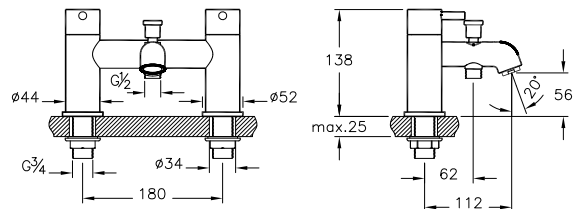

REC. MINIMUM PRESSURE:  
0.3

PRICE\*:  
£270

PRODUCT CODE:  
A42410

PRODUCT DESCRIPTION:  
2 tap hole bath shower mixer

REC. MINIMUM PRESSURE:  
0.3

PRICE\*:  
£311

PRODUCT CODE:  
A42113

PRODUCT DESCRIPTION:  
H-type bath filler