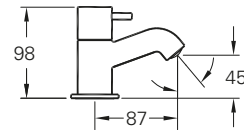

PRODUCT CODE:
A42384

PRODUCT DESCRIPTION:
Bath pillar taps

REC. MINIMUM PRESSURE:
1.0

PRICE*:
£82