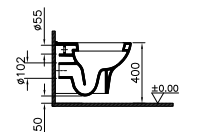

PRICE\*:  
£174

COMPATIBLE WITH:  
94-003-001 Toilet seat £63  
94-003-009 Toilet seat, soft closing £108

PRODUCT CODE:  
5785L003-0075

PRODUCT DESCRIPTION:  
Wall-hung WC pan

PRICE\*:  
£174

COMPATIBLE WITH:  
94-003-001 Toilet seat £63  
94-003-009 Toilet seat, soft closing £108