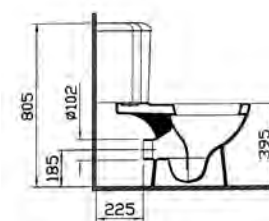

PRODUCT CODE:  
6623L003-0838 WC pan  
4232S003-5274 Cistern

PRODUCT DESCRIPTION:  
Close-coupled WC pan  
Corner cistern including fittings

PRICE\*:  
WC pan £131  
Cistern £131

COMPATIBLE WITH:  
05-003-001 Toilet seat £45  
84-003-019 Toilet seat, soft closing £99