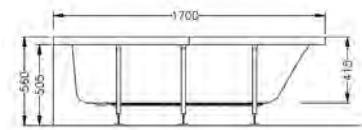

PRODUCT CODE:
55380001000 RH

PRODUCT DESCRIPTION:
Shower bath, 170x85x75cm

PRICE*:
£392

COMPATIBLE WITH:
59990538000 Leg set £73
55400001000 Dedicated front panel, 170cm £143
51640001000 Dedicated end panel, 75cm £104
NESC150 Shower screen £347