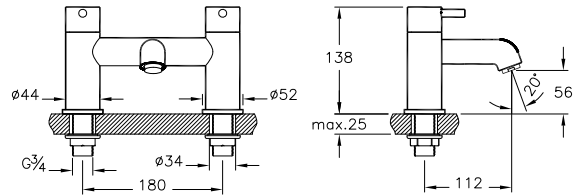

PRODUCT CODE:
A42384

PRODUCT DESCRIPTION:
Bath pillar taps

REC. MINIMUM PRESSURE:
1.0

PRICE*:
£82

PRODUCT CODE:
A42411

PRODUCT DESCRIPTION:
2 tap hole bath filler

REC. MINIMUM PRESSURE:
0.3

PRICE*:
£270