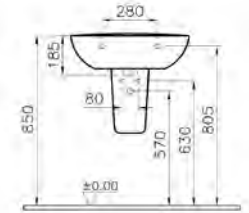

PRODUCT CODE:
5273L003-0999 1TH
5273L003-1093 2TH

PRODUCT DESCRIPTION:
Washbasin, 60cm

PRICE*:
£62

COMPATIBLE WITH:
5281 Half pedestal, large £49
6936 Pedestal £53