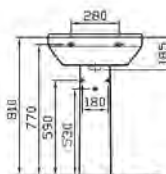

PRODUCT CODE:
5301L003-0999 1TH

PRODUCT DESCRIPTION:
Round washbasin, 55cm

PRICE*:
£121

COMPATIBLE WITH:
5316 Half pedestal, large £53
6936 Pedestal £53