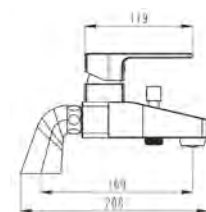

PRODUCT CODE:
A40783

PRODUCT DESCRIPTION:
Bath / shower mixer
(including handshower)

REC. MINIMUM PRESSURE:
1.0

PRICE*:
£303