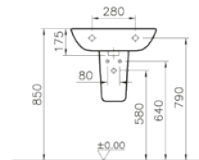

PRODUCT DESCRIPTION:  
Washbasin, 55cm

PRICE\*:  
£71

COMPATIBLE WITH:  
5281 Half pedestal, large £49  
5529 Pedestal £49

PRODUCT CODE:  
5503L003-0999 1TH  
5503L003-0022 2TH

PRODUCT DESCRIPTION:  
Washbasin, 60cm