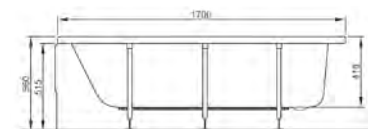

PRODUCT CODE:
52530001000

PRODUCT DESCRIPTION:
Bath, 170x70cm

PRICE*:
£306

COMPATIBLE WITH:
59990251000 Leg set £63
54910001000 Flat front panel, 170cm £145
54930001000 Flat end panel, 70cm £111