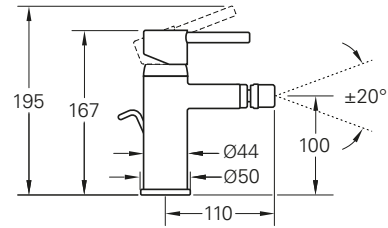

REC. MINIMUM PRESSURE:  
0.4

PRICE\*:  
£134

PRODUCT CODE:  
A41988

PRODUCT DESCRIPTION:  
Bidet mixer with pop-up waste

REC. MINIMUM PRESSURE:  
0.4

PRICE\*:  
£144

PRODUCT CODE:  
A42111

PRODUCT DESCRIPTION:  
Mono bath filler