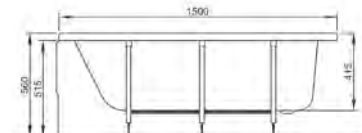

PRODUCT CODE:  
52510001000

PRODUCT DESCRIPTION:  
Bath, 150x70cm

PRICE\*:  
£306

COMPATIBLE WITH:  
59990251000 Leg set £63  
54890001000 Flat front panel, 150cm £145  
54930001000 Flat end panel, 70cm £111