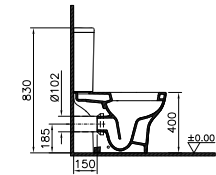

PRODUCT CODE:
5781L003-7200 WC pan
5789B003-0075 WC pan, Rim-Ex
5783S003-5325 Cistern

PRODUCT DESCRIPTION:
Close-coupled WC pan (open back)
Close-coupled WC pan (open-back), Rim-Ex
Close-coupled cistern including fittings

PRICE*:
WC pan £194
Rim-Ex £233
Cistern £121

COMPATIBLE WITH:
94-003-001 Toilet seat £63
94-003-009 Toilet seat, soft closing £108

RIM-EX
WC pan