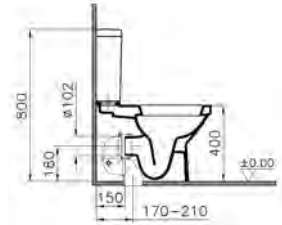

COMPATIBLE WITH:

72-003-301 Toilet seat £63
72-003-309 Toilet seat, soft closing £108