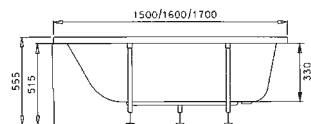

OPTIMA / BATHS

TECHNICAL INFORMATION

BATHS

PRODUCT CODE:
50820001000

PRODUCT DESCRIPTION:
Standard bath, 170x70cm

PRICE*:
£207

COMPATIBLE WITH:
59990038000 Leg set £46
51480006000 Front panel, economy, 170cm £103
51630006000 End panel, economy, 70cm £75