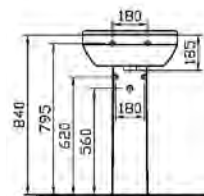

PRODUCT CODE:
5313L003-0999 1TH

PRODUCT DESCRIPTION:
Round cloakroom washbasin,
50cm

PRICE*:
£104

COMPATIBLE WITH:
5315 Half pedestal, small £53
6936 Pedestal £53