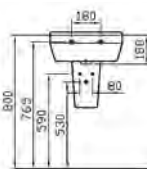

S50 / BATHROOM SUITES

TECHNICAL INFORMATION

BATHROOM SUITES / FURNITURE

PRODUCT CODE:
5300L003-0999 1TH

PRODUCT DESCRIPTION:
Round cloakroom washbasin,
45cm

PRICE*:
£96

COMPATIBLE WITH:
5315 Half pedestal, small £53
6936 Pedestal £53