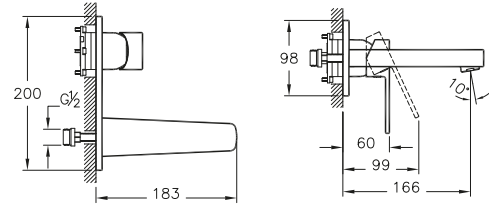

PRODUCT CODE:
A42250

PRODUCT DESCRIPTION:
Built-in basin mixer
(must be used in conjunction
with A42230)

REC. MINIMUM PRESSURE:
0.5

PRICE*:
£140