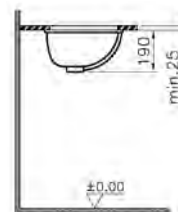

S20 / BATHROOM SUITES

PRODUCT CODE:
6039B003-0012

PRODUCT DESCRIPTION:
Under-counter basin, oval, 42cm

PRICE*:
£122