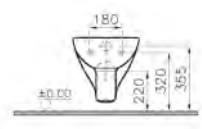

COMPATIBLE WITH:  
77-003-001 Toilet seat £56  
77-003-009 Toilet seat, soft closing £100

PRODUCT CODE:  
5507L003-0101

PRODUCT DESCRIPTION:  
Wall-hung WC pan, 52cm

PRICE\*:  
£139

COMPATIBLE WITH:  
77-003-001 Toilet seat £56  
77-003-009 Toilet seat, soft closing £100