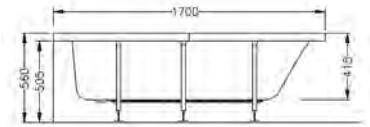

PRODUCT CODE:
55390001000 LH

PRODUCT DESCRIPTION:
Shower bath, 170x85x75cm

PRICE*:
£392

COMPATIBLE WITH:
59990538000 Leg set £73
55400001000 Dedicated front panel, 170cm £143
51640001000 Dedicated end panel, 75cm £104
NESC150 Shower screen £347