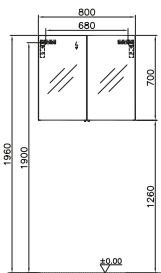

BATHROOM SUITES / FURNITURE