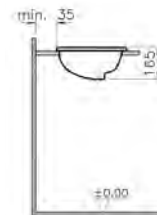

PRODUCT CODE:
5474B003-0642

PRODUCT DESCRIPTION:
Countertop basin, rectangular, 50cm

PRICE*:
£122