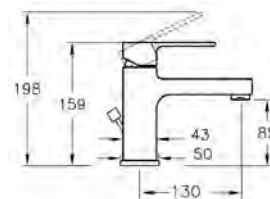

PRODUCT CODE:
A40776

PRODUCT DESCRIPTION:
Basin mixer with pop-up waste

REC. MINIMUM PRESSURE:
0.4

PRICE*:
£183