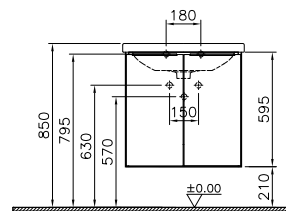

ECORA / FURNITURE

TECHNICAL INFORMATION

BATHROOM SUITES / FURNITURE

PRODUCT CODE:

60328 White
60312 Oak

PRODUCT DESCRIPTION:
Washbasin unit, 60cm

OPENING:
Doors

PRICE*:
£445

OPTION:
60330 LED lighting** £103