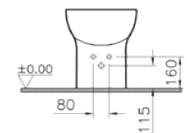

PRODUCT CODE:
5509L003-0288 1TH

PRODUCT DESCRIPTION:
Bidet

PRICE*:
£131