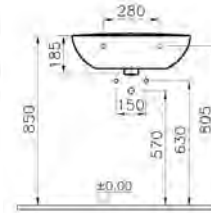

PRODUCT CODE:
5273L003-0999 1TH
5273L003-1093 2TH

PRODUCT DESCRIPTION:
Washbasin, 60cm

PRICE*:
£62

COMPATIBLE WITH:
5281 Half pedestal, large £49
6936 Pedestal £53