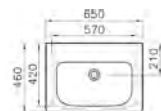

S20 / BATHROOM SUITES AND FURNITURE

TECHNICAL INFORMATION

PRODUCT CODE:
54782 High gloss white
54783 Golden cherry

PRODUCT DESCRIPTION:
Washbasin unit, 65cm
(including 5522 basin)

OPENING:
Doors

PRICE*:
£316