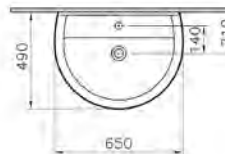

PRODUCT CODE:
5274L003-0999 1TH
5274L003-1093 2TH

PRODUCT DESCRIPTION:
Washbasin, 65cm

PRICE*:
£62

COMPATIBLE WITH:
5281 Half pedestal, large £49
6936 Pedestal £53