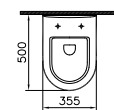

PRODUCT CODE:
5785L003-0075

PRODUCT DESCRIPTION:
Wall-hung WC pan

PRICE*:
£174

COMPATIBLE WITH:
94-003-001 Toilet seat £63
94-003-009 Toilet seat, soft closing £108