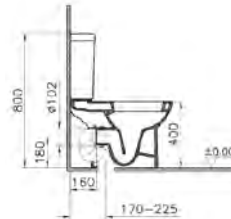

COMPATIBLE WITH:
77-003-001 Toilet seat £56
77-003-009 Toilet seat, soft closing £100

PRODUCT CODE:
5293L003-0075 WC pan
5422B003-5325 Cistern

PRODUCT DESCRIPTION:
Comfort height close-coupled WC pan
(open back)
Comfort height close-coupled cistern
including fittings

PRICE*:
WC pan £153
Cistern £134