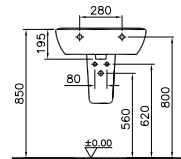

PRODUCT CODE:
5633L003-0001

PRODUCT DESCRIPTION:
Washbasin, 60cm

PRICE*:
£100

COMPATIBLE WITH:
5281 Half pedestal, large £49
6408 Pedestal £45