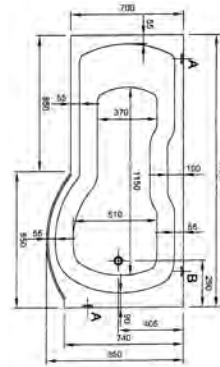

PRODUCT CODE:
52420001000 RH

PRODUCT DESCRIPTION:
Shower bath, 170x70cm

PRICE*:
£330

COMPATIBLE WITH:
59990241000 Leg set £56
52400003000 Shower bath front panel,
economy, 170cm £119
52470006000 Shower bath end panel,
economy, 70cm £70
OPSC150 Shower screen £284