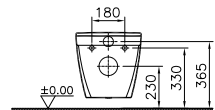

PRODUCT CODE:
7740B003-0075

PRODUCT DESCRIPTION:
Wall-hung WC pan, Rim-Ex

PRICE*:
£246

COMPATIBLE WITH:
72-003-301 Toilet seat £63
72-003-309 Toilet seat, soft closing £108

RIM-EX
WC pan