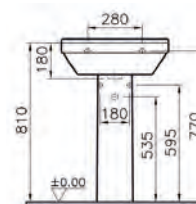

PRODUCT CODE:
5341L003-0999 1TH

PRODUCT DESCRIPTION:
Compact basin, 55cm

PRICE*:
£121

COMPATIBLE WITH:
5315 Half pedestal, small £53
6936 Pedestal £53