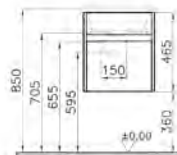

PRODUCT CODE:
53031 High gloss white
53033 Oak

PRODUCT DESCRIPTION:
Compact washbasin unit, 45cm
(including 5345 basin)

OPENING:
Door

PRICE*:
£296