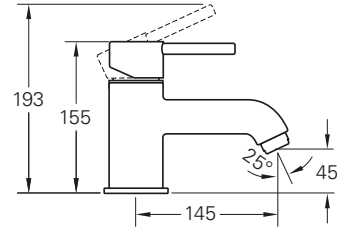

PRODUCT CODE:
A42111

PRODUCT DESCRIPTION:
Mono bath filler

REC. MINIMUM PRESSURE:
1.0

PRICE*:
£208