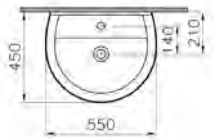

PRODUCT CODE:  
5272L003-0999 1TH  
5272L003-1093 2TH

PRODUCT DESCRIPTION:  
Washbasin, 55cm

PRICE\*:  
£62

COMPATIBLE WITH:  
5281 Half pedestal, large £49  
6936 Pedestal £53

PRODUCT CODE:  
5273L003-0999 1TH  
5273L003-1093 2TH