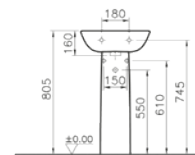

S20 / BATHROOM SUITES

TECHNICAL INFORMATION

BATHROOM SUITES / FURNITURE

PRODUCT CODE:
5500L003-0999 1TH
5500L003-0022 2TH

PRODUCT DESCRIPTION:
Cloakroom washbasin, 45cm

PRICE*:
£67

COMPATIBLE WITH:
5280 Half pedestal, small £49
5529 Pedestal £49