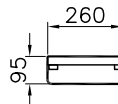

PRICE*:

£83