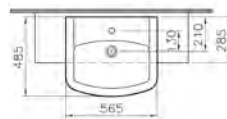

PRODUCT CODE:
4170B003-0002 1TH
4170B003-0047 2TH

PRODUCT DESCRIPTION:
Semi-recessed basin, 56cm

PRICE*:
£155