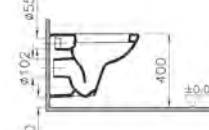

PRODUCT CODE:
5505L003-0101

PRODUCT DESCRIPTION:
Wall-hung WC pan,
short-projection, 48cm

PRICE*:
£148

COMPATIBLE WITH:
77-003-001 Toilet seat £56
77-003-009 Toilet seat, soft closing £100