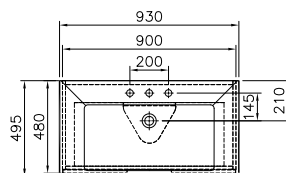

PRODUCT CODE:

60327 White
60311 Oak

PRODUCT DESCRIPTION:
Washbasin unit, 2 drawers, 90cm

OPENING:
Drawers

PRICE*:
£695

OPTION:
60331 LED lighting** £113