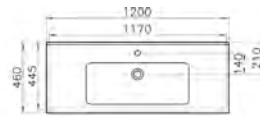

OPENING:  
Drawer

PRICE\*:  
£633

PRODUCT CODE:  
54746 High gloss white  
54748 Oak

PRODUCT DESCRIPTION:  
Washbasin unit, 120cm  
(including 5480 basin)

OPENING:  
Drawer

PRICE\*:  
£686

PRODUCT CODE:  
52982 High gloss white  
52983 Oak