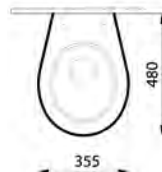

COMPATIBLE WITH:
05-003-001 Toilet seat £45
84-003-019 Toilet seat, soft closing £99

PRODUCT CODE:
6875L003-0075

PRODUCT DESCRIPTION:
Back-to-wall WC pan

PRICE*:
£137

COMPATIBLE WITH:
05-003-001 Toilet seat £45
84-003-019 Toilet seat, soft closing £99