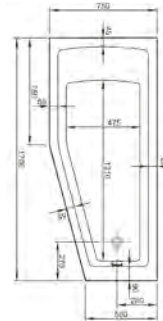

PRODUCT CODE:  
52760001000 RH

PRODUCT DESCRIPTION:  
Space saver bath, 170x75x50cm

PRICE\*:  
£439

COMPATIBLE WITH:  
59990276000 Leg set £66  
51520001000 Dedicated front panel, 170cm £131  
51640001000 Dedicated end panel, 75cm £104  
51650001000 Dedicated end panel, 50cm £94