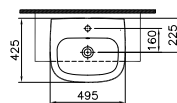

PRODUCT CODE:
5635B003-0001

PRODUCT DESCRIPTION:
Semi-recessed washbasin, 50cm

PRICE*:
£126