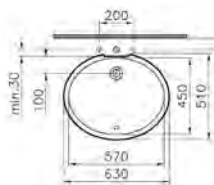

PRODUCT CODE:
6031B003-0012

PRODUCT DESCRIPTION:
Under-counter basin, oval, 57cm

PRICE*:
£122