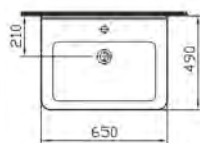

# S50 / BATHROOM SUITES

BATHROOM SUITES / FURNITURE TECHNICAL INFORMATION

PRODUCT CODE:  
5311L003-0999 1TH

PRODUCT DESCRIPTION:  
Square washbasin, 65cm

PRICE\*:  
£121

COMPATIBLE WITH:  
5316 Half pedestal, large £53  
6936 Pedestal £53