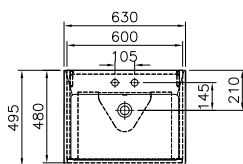

PRODUCT CODE:

60326 White
60310 Oak

PRODUCT DESCRIPTION:
Washbasin unit, 2 drawers, 60cm

OPENING:
Drawers

PRICE*:
£595

OPTION:
60330 LED lighting** £103