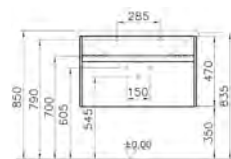

PRODUCT CODE:
54738 High gloss white
54740 Oak

PRODUCT DESCRIPTION:
Washbasin unit, 80cm
(including 5408 basin)

OPENING:
Drawer

PRICE*:
£527