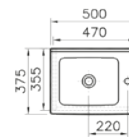

PRODUCT CODE:
52978 High gloss white
52979 Oak

PRODUCT DESCRIPTION:
Compact floor-standing
washbasin unit, 50cm
(including 5346 basin)

OPENING:
Door

PRICE*:
£316