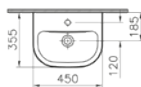

S20 / BATHROOM SUITES

TECHNICAL INFORMATION

BATHROOM SUITES / FURNITURE

PRODUCT CODE:
5500L003-0999 1TH
5500L003-0022 2TH

PRODUCT DESCRIPTION:
Cloakroom washbasin, 45cm

PRICE*:
£67

COMPATIBLE WITH:
5280 Half pedestal, small £49
5529 Pedestal £49