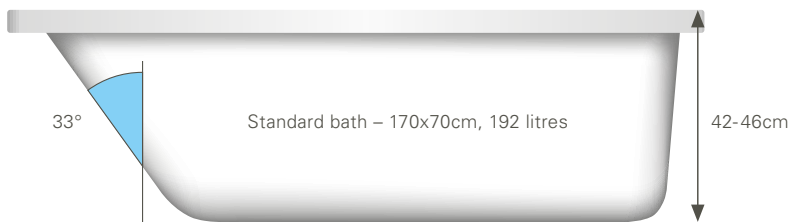

5523 Bath, 150x70cm	£251
5521 Bath, 160x70cm	£251
5518 Bath, 170x70cm	£251
5148 Economy front panel, 170cm	£103
5149 Economy front panel, 160cm	£103
5150 Economy front panel, 150cm	£103
5163 Economy end panel, 70cm	£73
59990518000 Leg set	£51