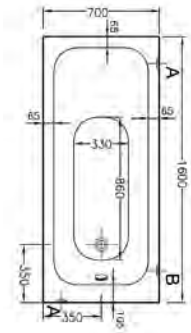

PRODUCT CODE:
55210001000

PRODUCT DESCRIPTION:
Bath, 160x70cm

PRICE*:
£251

COMPATIBLE WITH:
59990518000 Leg set £51
51490006000 Front panel, economy, 160cm £103
51630006000 End panel, economy, 70cm £75