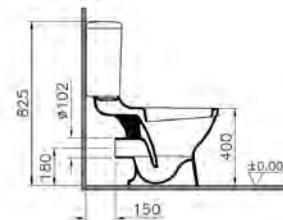

PRODUCT CODE:
6468L003-0353 WC pan
6656S003-5454 Cistern

PRODUCT DESCRIPTION:
Close-coupled WC pan, 4 litres
Close-coupled cistern including fittings

PRICE*:
WC pan £80
Cistern £76

COMPATIBLE WITH:
05-003-001 Toilet seat £45
23-003-001 Toilet seat, economy £26