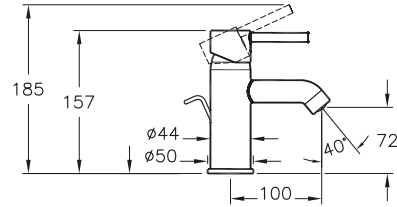

PRODUCT CODE:
A42371

PRODUCT DESCRIPTION:
Short basin mixer with pop-up waste

REC. MINIMUM PRESSURE:
0.4

PRICE*:
£116