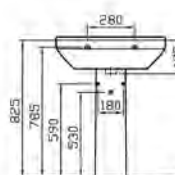

PRICE\*:  
£121

COMPATIBLE WITH:  
5316 Half pedestal, large £53  
6936 Pedestal £53

PRODUCT CODE:  
5303L003-0999 1TH

PRODUCT DESCRIPTION:  
Round washbasin, 65cm

PRICE\*:  
£121

COMPATIBLE WITH:  
5316 Half pedestal, large £53  
6936 Pedestal £53