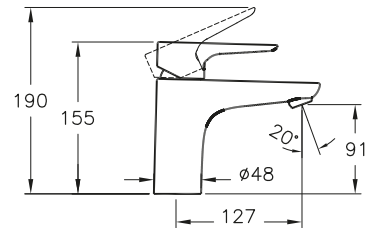

PRODUCT CODE:
A42321

PRODUCT DESCRIPTION:
Basin mixer

REC. MINIMUM PRESSURE:
0.4

PRICE*:
£124