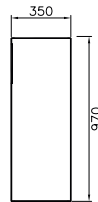

OPTION:  
60331 LED lighting\*\* £113

PRODUCT CODE:  
58955 Right hand hinged, white  
60042 Right hand hinged, oak

PRODUCT DESCRIPTION:  
Mid unit

OPENING:  
Door

PRICE\*:  
£425

PRODUCT CODE:  
58951 Right hand hinged, white  
60040 Right hand hinged, oak