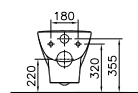

PRICE\*:  
£174

COMPATIBLE WITH:  
94-003-001 Toilet seat £63  
94-003-009 Toilet seat, soft closing £108

PRODUCT CODE:  
5785L003-0075

PRODUCT DESCRIPTION:  
Wall-hung WC pan

PRICE\*:  
£174

COMPATIBLE WITH:  
94-003-001 Toilet seat £63  
94-003-009 Toilet seat, soft closing £108