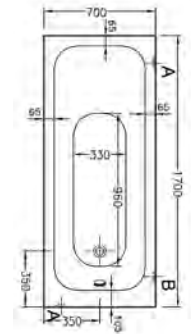

PRODUCT CODE:
55180001000

PRODUCT DESCRIPTION:
Bath, 170x70cm

PRICE*:
£251

COMPATIBLE WITH:
59990518000 Leg set £51
51480006000 Front panel, economy, 170cm £103
51630006000 End panel, economy, 70cm £75