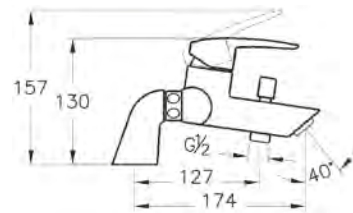

## SHOWER SYSTEMS / MOVE

PRODUCT CODE:  
57250016000 White  
57250018000 Silver  
57250013000 Anthracite  
57250014000 Gold oak

PRODUCT DESCRIPTION:  
Move shower column  
with thermostatic mixer

REC. MINIMUM PRESSURE:  
2.0