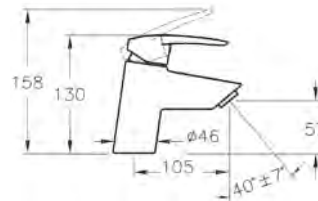

DYNAMIC S / BRASSWARE

PRODUCT CODE:
A40950

PRODUCT DESCRIPTION:
Basin mixer

REC. MINIMUM PRESSURE:
0.4

PRICE*:
£116