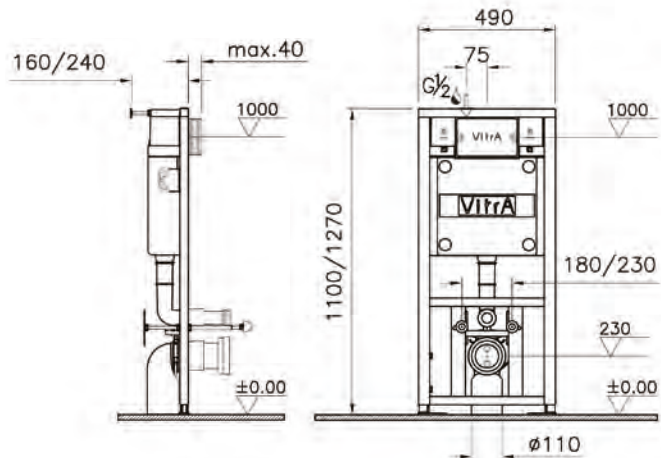

FLOOR AND WALL FIXATION / REGULAR FRAME

Installation type:
Rapid, solid wall
Front wall: Lightweight construction
Back wall: Brick construction

Control type:
Dual flush

Volume of water:
3/6 litres (adjustable to be used at 2.5/4 litres)
2.5/4 litres (adjustable to be used at 3/6 litres)

Working pressure:
0.5-10 bar

Weight:
16kg

742-5805-01	
3/6 litres wall-hung frame	£216
742-5800-02	
2.5/4 litres wall-hung frame	£216