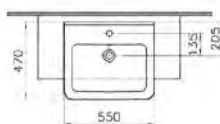

PRODUCT CODE:
5598B003-0001 1TH

PRODUCT DESCRIPTION:
Square semi-recessed basin, 55cm

PRICE*:
£134