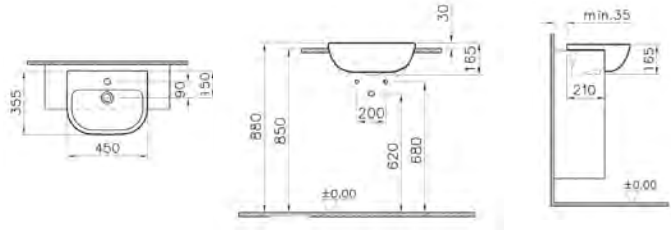

PRODUCT CODE:
5521B003-0001 1TH

PRODUCT DESCRIPTION:
Semi-recessed basin, 45cm

PRICE*:
£117