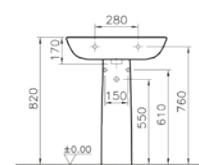

PRICE\*:  
£76

COMPATIBLE WITH:  
5281 Half pedestal, large £49  
5529 Pedestal £49

PRODUCT CODE:  
5504L003-0999 1TH  
5504L003-0022 2TH

PRODUCT DESCRIPTION:  
Washbasin, 65cm

PRICE\*:  
£82

COMPATIBLE WITH:  
5281 Half pedestal, large £49  
5529 Pedestal £49