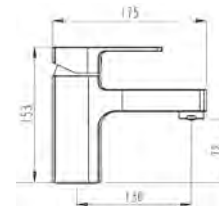

PRODUCT CODE:
A40779

PRODUCT DESCRIPTION:
Mono bath filler

REC. MINIMUM PRESSURE:
1.0

PRICE*:
£230