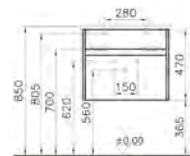

OPENING:  
Door

PRICE\*:  
£316

PRODUCT CODE:  
54734 High gloss white  
54736 Oak

PRODUCT DESCRIPTION:  
Washbasin unit, 60cm  
(including 5407 basin)

OPENING:  
Drawer

PRICE\*:  
£475

PRODUCT CODE:  
54738 High gloss white  
54740 Oak