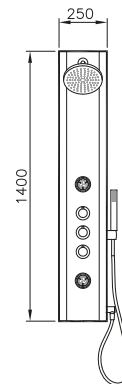

SHOWER SYSTEMS / MOVE

PRODUCT CODE:
57250016000 White
57250018000 Silver
57250013000 Anthracite
57250014000 Gold oak

PRODUCT DESCRIPTION:
Move shower column
with thermostatic mixer

REC. MINIMUM PRESSURE:
2.0

PRICE*:
£475