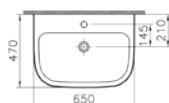

PRICE\*:  
£76

COMPATIBLE WITH:  
5281 Half pedestal, large £49  
5529 Pedestal £49

PRODUCT CODE:  
5504L003-0999 1TH  
5504L003-0022 2TH

PRODUCT DESCRIPTION:  
Washbasin, 65cm

PRICE\*:  
£82

COMPATIBLE WITH:  
5281 Half pedestal, large £49  
5529 Pedestal £49