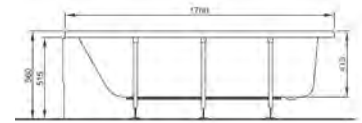

PRODUCT CODE:
52760001000 RH

PRODUCT DESCRIPTION:
Space saver bath, 170x75x50cm

PRICE*:
£439

COMPATIBLE WITH:
59990276000 Leg set £66
51520001000 Dedicated front panel, 170cm £131
51640001000 Dedicated end panel, 75cm £104
51650001000 Dedicated end panel, 50cm £94