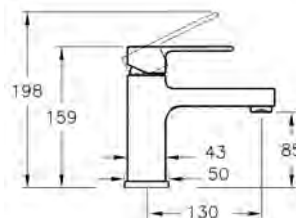

## Q-LINE / BRASSWARE

PRODUCT CODE:  
A40775

PRODUCT DESCRIPTION:  
Basin mixer

REC. MINIMUM PRESSURE:  
0.4

PRICE\*:  
£148

PRODUCT CODE:  
A40776

PRODUCT DESCRIPTION:  
Basin mixer with pop-up waste

REC. MINIMUM PRESSURE:  
0.4