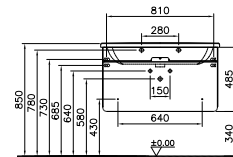

£653

PRODUCT CODE:

- 58153 Matte white
- 58154 Natural oak
- 58155 Matte white / purple
- 58156 Matte white / mink

PRODUCT DESCRIPTION:

Side unit, right hand hinged, 40cm

OPENING:

Door

PRICE\*: