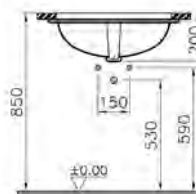

PRODUCT CODE:
6031B003-0012

PRODUCT DESCRIPTION:
Under-counter basin, oval, 57cm

PRICE*:
£122