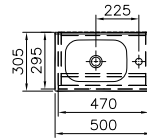

D-LIGHT / FURNITURE

PRODUCT CODE:

- 58127 Matte white
- 58128 Natural oak
- 58129 Matte white / purple
- 58130 Matte white / mink

PRODUCT DESCRIPTION:

Washbasin unit, 50cm

OPENING:

Doors

PRICE*:

£471