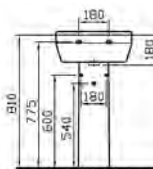

# S50 / BATHROOM SUITES

TECHNICAL INFORMATION

BATHROOM SUITES / FURNITURE

PRODUCT CODE:  
5300L003-0999 1TH

PRODUCT DESCRIPTION:  
Round cloakroom washbasin,  
45cm

PRICE\*:  
£96

COMPATIBLE WITH:  
5315 Half pedestal, small £53  
6936 Pedestal £53