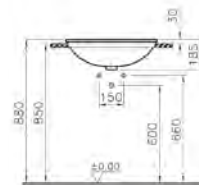

PRODUCT CODE:
4170B003-0002 1TH
4170B003-0047 2TH

PRODUCT DESCRIPTION:
Semi-recessed basin, 56cm

PRICE*:
£155