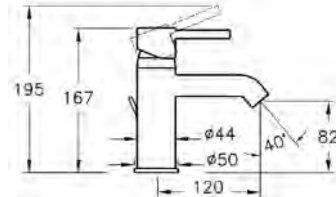

PRODUCT CODE:
A41986

PRODUCT DESCRIPTION:
Basin mixer with pop-up waste

REC. MINIMUM PRESSURE:
0.4

PRICE*:
£123