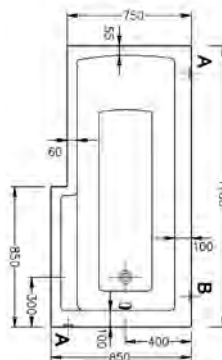

PRODUCT CODE:
55380001000 RH

PRODUCT DESCRIPTION:
Shower bath, 170x85x75cm

PRICE*:
£392

COMPATIBLE WITH:
59990538000 Leg set £73
55400001000 Dedicated front panel, 170cm £143
51640001000 Dedicated end panel, 75cm £104
NESC150 Shower screen £347