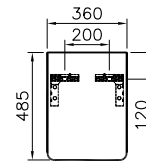

PRODUCT CODE:

- 58153 Matte white
- 58154 Natural oak
- 58155 Matte white / purple
- 58156 Matte white / mink

PRODUCT DESCRIPTION:

Side unit, right hand hinged, 40cm

OPENING:

Door

PRICE*:

£300