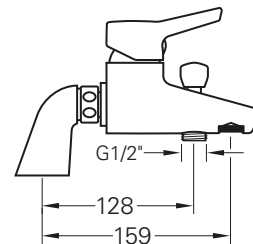

SLOPE / BRASSWARE

PRODUCT CODE:
A40470

PRODUCT DESCRIPTION:
Bath / shower mixer
(including handshower)

REC. MINIMUM PRESSURE:
1.0

PRICE*:
£293