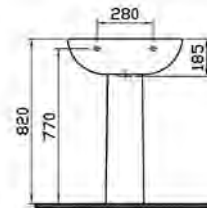

COMPATIBLE WITH:  
6408 Pedestal £45

PRODUCT CODE:  
5111L003-0075 WC pan  
6656S003-5336 Cistern

PRODUCT DESCRIPTION:  
Close-coupled WC pan  
Close-coupled cistern including fittings

PRICE\*:  
WC pan £80  
Cistern £76