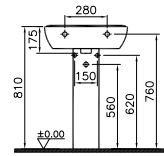

ZENTRUM / BATHROOM SUITES

PRODUCT CODE:
5632L003-0001

PRODUCT DESCRIPTION:
Washbasin, 55cm

PRICE*:
£100

COMPATIBLE WITH:
5281 Half pedestal, large £49
6408 Pedestal £45