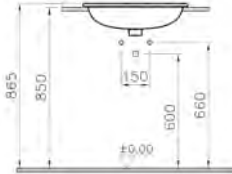

PRICE\*:  
£107

PRODUCT CODE:  
5512L003-0585 WC pan  
5514S003-5284 Cistern

PRODUCT DESCRIPTION:  
Close-coupled WC pan (fully back-to-wall)  
Close-coupled cistern including fittings

PRICE\*:  
WC pan £132  
Cistern £90