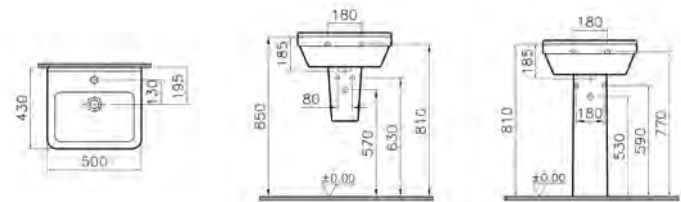

PRODUCT CODE:  
5309L003-0999 1TH

PRODUCT DESCRIPTION:  
Square washbasin, 55cm

PRICE\*:  
£121

COMPATIBLE WITH:  
5316 Half pedestal, large £53  
6936 Pedestal £53

PRODUCT CODE:  
5310L003-0999 1TH

PRODUCT DESCRIPTION:  
Square washbasin, 60cm