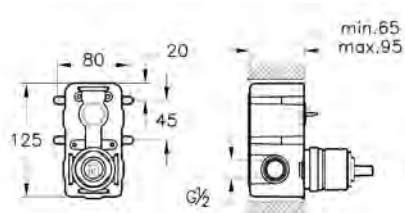

PRODUCT CODE:
A41949

PRODUCT DESCRIPTION:
Built-in shower mixer,
concealed part for A42251

REC. MINIMUM PRESSURE:
1.0

PRICE*:
£72