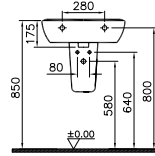

ZENTRUM / BATHROOM SUITES

PRODUCT CODE:
5632L003-0001

PRODUCT DESCRIPTION:
Washbasin, 55cm

PRICE*:
£100

COMPATIBLE WITH:
5281 Half pedestal, large £49
6408 Pedestal £45