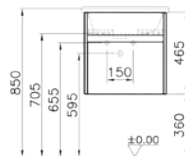

PRODUCT CODE:
53035 High gloss white
53037 Oak

PRODUCT DESCRIPTION:
Compact washbasin unit, 50cm
(including 5346 basin)

OPENING:
Door

PRICE*:
£316