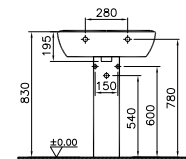

PRODUCT CODE:
5634L003-0001

PRODUCT DESCRIPTION:
Washbasin, 65cm

PRICE*:
£106

COMPATIBLE WITH:
5281 Half pedestal, large £49
6408 Pedestal £45