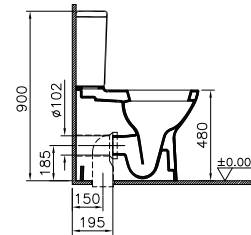

**PRODUCT DESCRIPTION:**

Comfort height close-coupled WC pan (fully back-to-wall)  
 Comfort height close-coupled cistern including fittings

**PRICE\*:**

WC pan £261  
 Cistern £134

**COMPATIBLE WITH:**

72-003-301 Toilet seat £63  
 72-003-309 Toilet seat, soft closing £108