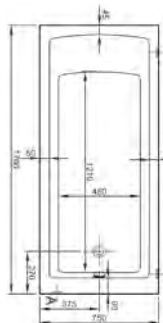

PRODUCT CODE:
52280001000

PRODUCT DESCRIPTION:
Bath, 170x75cm

PRICE*:
£368

COMPATIBLE WITH:
59990228000 Leg set £63
54910001000 Flat front panel, 170cm £145
54940001000 Flat end panel, 75cm £116