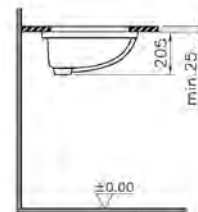

PRODUCT CODE:
6069B003-0012

PRODUCT DESCRIPTION:
Under-counter basin, oval, 52cm

PRICE*:
£122