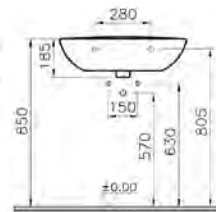

PRODUCT CODE:
5274L003-0999 1TH
5274L003-1093 2TH

PRODUCT DESCRIPTION:
Washbasin, 65cm

PRICE*:
£62

COMPATIBLE WITH:
5281 Half pedestal, large £49
6936 Pedestal £53