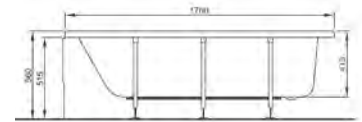

PRODUCT CODE:
52770001000 LH

PRODUCT DESCRIPTION:
Space saver bath, 170x75x50cm

PRICE*:
£439

COMPATIBLE WITH:
59990276000 Leg set £66
51520001000 Dedicated front panel, 170cm £131
51640001000 Dedicated end panel, 75cm £104
51650001000 Dedicated end panel, 50cm £94