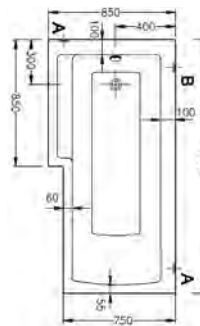

PRODUCT CODE:
55390001000 LH

PRODUCT DESCRIPTION:
Shower bath, 170x85x75cm

PRICE*:
£392

COMPATIBLE WITH:
59990538000 Leg set £73
55400001000 Dedicated front panel, 170cm £143
51640001000 Dedicated end panel, 75cm £104
NESC150 Shower screen £347