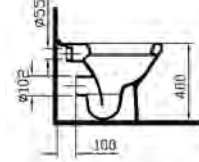

PRODUCT CODE:  
5369L003-0075

PRODUCT DESCRIPTION:  
Comfort height back-to-wall WC pan

PRICE\*:  
£231

COMPATIBLE WITH:  
72-003-301 Toilet seat £63  
72-003-309 Toilet seat, soft closing £108

PRODUCT CODE:  
5318L003-0075