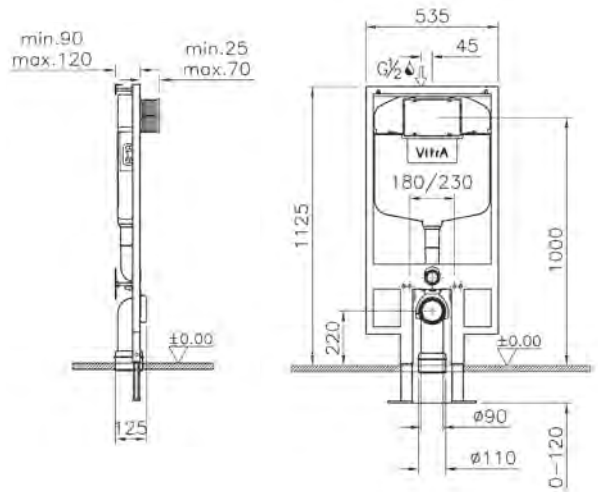

FLOOR AND WALL FIXATION / SLIM FRAME

Installation type:
Rapid, solid wall
Front wall: Lightweight construction
Back wall: Brick construction

Control type:
Dual flush

Volume of water:
3/6 litres (adjustable to be used at 2.5/4 litres)
2.5/4 litres (adjustable to be used at 3/6 litres)

Working pressure:
0.5-10 bar

Weight:
18kg

740-5805-01	
3/6 litres wall-hung frame	£247
740-5800-02	
2.5/4 litres wall-hung frame	£247

FLOOR FIXATION / SLIM FRAME

Installation type:
Rapid, stud wall
Front wall: Lightweight construction
Back wall: Lightweight construction

Control type:
Dual flush

Volume of water:
3/6 litres (adjustable to be used at 2.5/4 litres)
2.5/4 litres (adjustable to be used at 3/6 litres)

Working pressure:
0.5-10 bar

Weight:
20kg

740-4800-01	
3/6 litres wall-hung frame	£279
740-4800-02	
2.5/4 litres wall-hung frame	£279