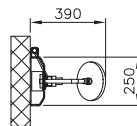

SHOWER SYSTEMS / MOVE

PRODUCT CODE:
57250016000 White
57250018000 Silver
57250013000 Anthracite
57250014000 Gold oak

PRODUCT DESCRIPTION:
Move shower column
with thermostatic mixer

REC. MINIMUM PRESSURE:
2.0

PRICE*:
£475