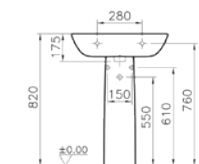

PRODUCT CODE:
5503L003-0999 1TH
5503L003-0022 2TH

PRODUCT DESCRIPTION:
Washbasin, 60cm

PRICE*:
£76

COMPATIBLE WITH:
5281 Half pedestal, large £49
5529 Pedestal £49