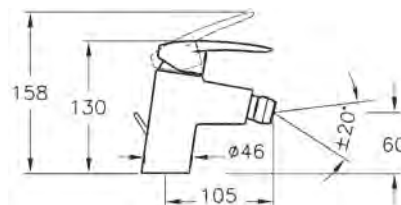

PRICE\*:  
£135

PRODUCT CODE:  
A40952

PRODUCT DESCRIPTION:  
Bidet mixer with pop-up waste

REC. MINIMUM PRESSURE:  
0.4

PRICE\*:  
£170

PRODUCT CODE:  
A40970

PRODUCT DESCRIPTION:  
Deck-mounted bath filler