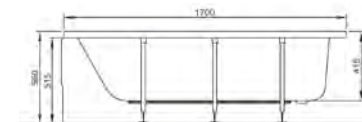

PRODUCT CODE:
52280001000

PRODUCT DESCRIPTION:
Bath, 170x75cm

PRICE*:
£368

COMPATIBLE WITH:
59990228000 Leg set £63
54910001000 Flat front panel, 170cm £145
54940001000 Flat end panel, 75cm £116