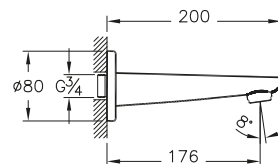

PRODUCT CODE:
A40699

PRODUCT DESCRIPTION:
Spout

REC. MINIMUM PRESSURE:
0.4

PRICE*:
£79