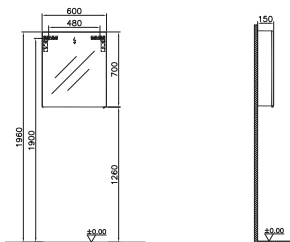

S50 / FURNITURE

PRODUCT CODE:

57082 High gloss white
58280 Oak

PRODUCT DESCRIPTION:
Classic mirror cabinet,
right hand hinged, 60cm

PRICE*:
£229