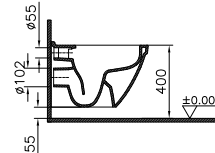

PRODUCT CODE:
7740B003-0075

PRODUCT DESCRIPTION:
Wall-hung WC pan, Rim-Ex

PRICE*:
£246

COMPATIBLE WITH:
72-003-301 Toilet seat £63
72-003-309 Toilet seat, soft closing £108

RIM-EX
WC pan