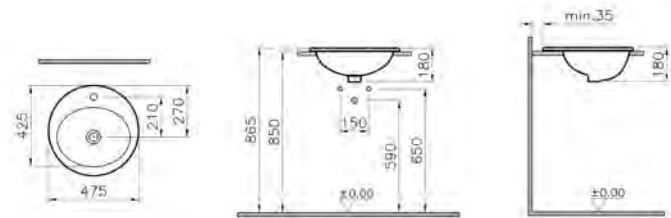

PRICE\*:  
£122

PRODUCT CODE:  
5466B003-0001 1TH

PRODUCT DESCRIPTION:  
Countertop basin, oval, 43cm

PRICE\*:  
£107

PRODUCT CODE:  
5467B003-0001 1TH

PRODUCT DESCRIPTION:  
Countertop basin, oval, 48cm

PRICE\*:  
£107