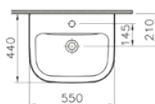

PRODUCT DESCRIPTION:  
Washbasin, 55cm

PRICE\*:  
£71

COMPATIBLE WITH:  
5281 Half pedestal, large £49  
5529 Pedestal £49

PRODUCT CODE:  
5503L003-0999 1TH  
5503L003-0022 2TH

PRODUCT DESCRIPTION:  
Washbasin, 60cm