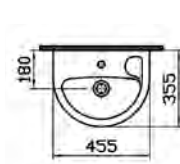

PRODUCT CODE:
4311L003-0999 1TH
4311L003-0885 2TH

PRODUCT DESCRIPTION:
Cloakroom washbasin, 45cm

PRICE*:
£57

COMPATIBLE WITH:
6408 Pedestal £45