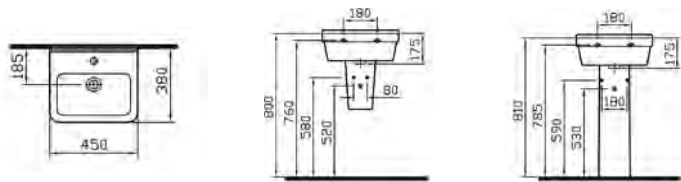

PRODUCT CODE:
5308L003-0999 1TH

PRODUCT DESCRIPTION:
Square cloakroom basin, 45cm

PRICE*:
£96

COMPATIBLE WITH:
5315 Half pedestal, small £53
6936 Pedestal £53