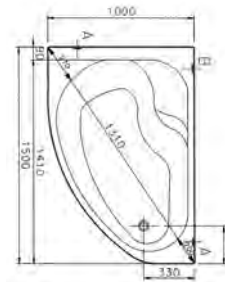

PRODUCT CODE:
50790002000 RH

PRODUCT DESCRIPTION:
Offset bath, 150x100cm

PRICE*:
£311

COMPATIBLE WITH:
59990079000 Leg set £62
52490003000 Offset bath panel,
economy, 150cm £153