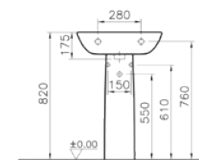

PRODUCT DESCRIPTION:  
Washbasin, 55cm

PRICE\*:  
£71

COMPATIBLE WITH:  
5281 Half pedestal, large £49  
5529 Pedestal £49

PRODUCT CODE:  
5503L003-0999 1TH  
5503L003-0022 2TH

PRODUCT DESCRIPTION:  
Washbasin, 60cm