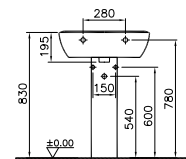

PRODUCT CODE:
5633L003-0001

PRODUCT DESCRIPTION:
Washbasin, 60cm

PRICE*:
£100

COMPATIBLE WITH:
5281 Half pedestal, large £49
6408 Pedestal £45