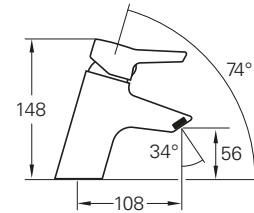

PRODUCT CODE:
A40463

PRODUCT DESCRIPTION:
Basin mixer

REC. MINIMUM PRESSURE:
0.4

PRICE*:
£131