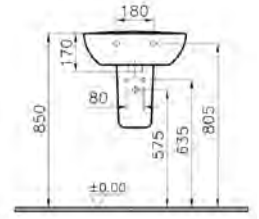

PRODUCT CODE:  
5272L003-0999 1TH  
5272L003-1093 2TH

PRODUCT DESCRIPTION:  
Washbasin, 55cm

PRICE\*:  
£62

COMPATIBLE WITH:  
5281 Half pedestal, large £49  
6936 Pedestal £53

PRODUCT CODE:  
5273L003-0999 1TH  
5273L003-1093 2TH