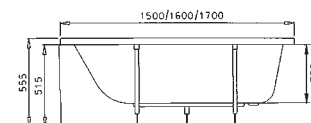

PRODUCT CODE:
50810001000

PRODUCT DESCRIPTION:
Standard bath, 160x70cm

PRICE*:
£207

COMPATIBLE WITH:
59990038000 Leg set £46
51490006000 Front panel, economy, 160cm £103
51630006000 End panel, economy, 70cm £75