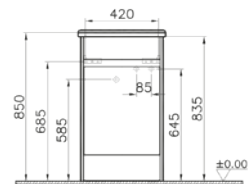

PRODUCT CODE:
52978 High gloss white
52979 Oak

PRODUCT DESCRIPTION:
Compact floor-standing
washbasin unit, 50cm
(including 5346 basin)

OPENING:
Door

PRICE*:
£316