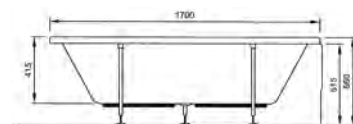

PRODUCT CODE:
52430001000

PRODUCT DESCRIPTION:
Double-ended bath, 170x75cm

PRICE*:
£285

COMPATIBLE WITH:
59990243000 Leg set £56
51480006000 Front panel, economy, 170cm £103
51620006000 End panel, economy, 75cm £79