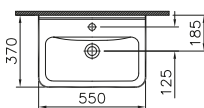

PRODUCT CODE:
5341L003-0999 1TH

PRODUCT DESCRIPTION:
Compact basin, 55cm

PRICE*:
£121

COMPATIBLE WITH:
5315 Half pedestal, small £53
6936 Pedestal £53