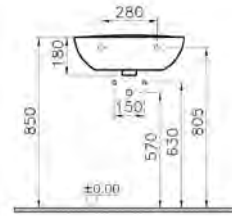

PRODUCT CODE:
5272L003-0999 1TH
5272L003-1093 2TH

PRODUCT DESCRIPTION:
Washbasin, 55cm

PRICE*:
£62

COMPATIBLE WITH:
5281 Half pedestal, large £49
6936 Pedestal £53