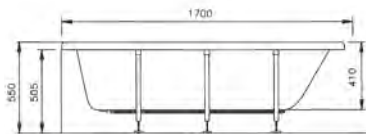

PRODUCT CODE:
50460001000 LH

PRODUCT DESCRIPTION:
Shower bath, 170x75x90cm

PRICE*:
£392

COMPATIBLE WITH:
59990043000 Leg set £73
51860001000 Dedicated front panel, 170cm £143
51640001000 Dedicated end panel, 75cm £104
DESC150 Shower screen with towel rail £382