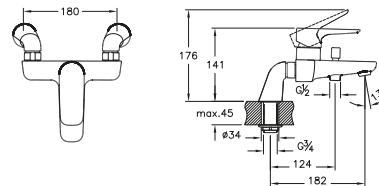

PRODUCT CODE:
A42401

PRODUCT DESCRIPTION:
Bath / shower mixer
(including handshower)

REC. MINIMUM PRESSURE:
1.0

PRICE*:
£326