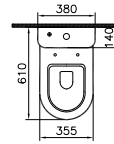

PRODUCT CODE:
5781L003-7200 WC pan
5789B003-0075 WC pan, Rim-Ex
5783S003-5325 Cistern

PRODUCT DESCRIPTION:
Close-coupled WC pan (open back)
Close-coupled WC pan (open-back), Rim-Ex
Close-coupled cistern including fittings

PRICE*:
WC pan £194
Rim-Ex £233
Cistern £121

COMPATIBLE WITH:
94-003-001 Toilet seat £63
94-003-009 Toilet seat, soft closing £108

RIM-EX
WC pan