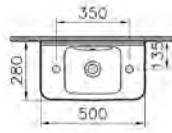

PRODUCT CODE:
5344L003-0028 LH 1TH
5344L003-0029 RH 1TH

PRODUCT DESCRIPTION:
Compact basin, 50cm

PRICE*:
£104