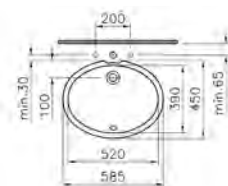

PRODUCT CODE:
6069B003-0012

PRODUCT DESCRIPTION:
Under-counter basin, oval, 52cm

PRICE*:
£122