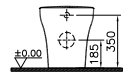

PRODUCT CODE:
5788L003-0075

PRODUCT DESCRIPTION:
Back-to-wall WC pan

PRICE*:
£174

COMPATIBLE WITH:
94-003-001 Toilet seat £63
94-003-009 Toilet seat, soft closing £108