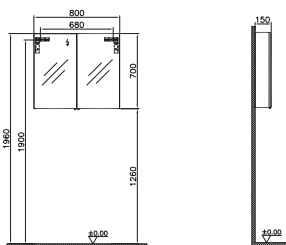

PRODUCT CODE:

57083 High gloss white
58282 Oak

PRODUCT DESCRIPTION:
Classic mirror cabinet, 80cm

PRICE*:
£265