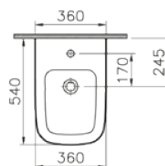

PRODUCT CODE:
5509L003-0288 1TH

PRODUCT DESCRIPTION:
Bidet

PRICE*:
£131