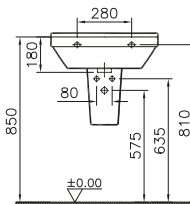

PRODUCT CODE:
5341L003-0999 1TH

PRODUCT DESCRIPTION:
Compact basin, 55cm

PRICE*:
£121

COMPATIBLE WITH:
5315 Half pedestal, small £53
6936 Pedestal £53