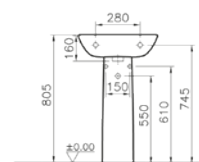

PRODUCT CODE:
5501L003-0999 1TH
5501L003-0022 2TH

PRODUCT DESCRIPTION:
Cloakroom washbasin, 50cm

PRICE*:
£67

COMPATIBLE WITH:
5281 Half pedestal, large £49
5529 Pedestal £49