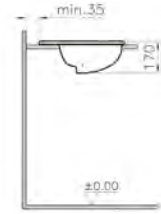

S20 / BATHROOM SUITES

PRODUCT CODE:
5464B003-0001 1TH

PRODUCT DESCRIPTION:
Countertop basin, square, 50cm

PRICE*:
£107