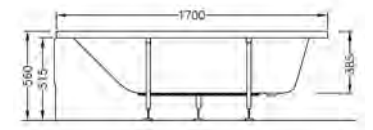

PRODUCT CODE:
55180001000

PRODUCT DESCRIPTION:
Bath, 170x70cm

PRICE*:
£251

COMPATIBLE WITH:
59990518000 Leg set £51
51480006000 Front panel, economy, 170cm £103
51630006000 End panel, economy, 70cm £75