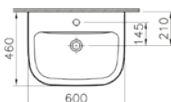

PRODUCT CODE:
5503L003-0999 1TH
5503L003-0022 2TH

PRODUCT DESCRIPTION:
Washbasin, 60cm

PRICE*:
£76

COMPATIBLE WITH:
5281 Half pedestal, large £49
5529 Pedestal £49