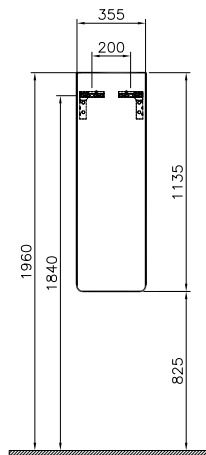

PRODUCT CODE:

- 58153 Matte white
- 58154 Natural oak
- 58155 Matte white / purple
- 58156 Matte white / mink

PRODUCT DESCRIPTION:

Side unit, right hand hinged, 40cm

OPENING:

Door

PRICE*:

£300

PRODUCT CODE:

- 58161 Matte white
- 58162 Natural oak
- 58163 Matte white / purple
- 58164 Matte white / mink

PRODUCT DESCRIPTION:

Tall unit, right hand hinged, 36cm

OPENING:

Door

PRICE*:

£486

PRODUCT CODE:

58165 White

PRODUCT DESCRIPTION:

Roll Holder

PRICE*:

£83

PRODUCT CODE:

58166 White

PRODUCT DESCRIPTION:

Towel Holder

PRICE*:

£83