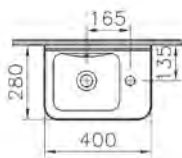

PRODUCT CODE:
5343L003-0029 RH 1TH

PRODUCT DESCRIPTION:
Compact basin, 40cm

PRICE*:
£96