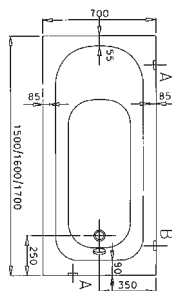

PRODUCT CODE:
50810001000

PRODUCT DESCRIPTION:
Standard bath, 160x70cm

PRICE*:
£207

COMPATIBLE WITH:
59990038000 Leg set £46
51490006000 Front panel, economy, 160cm £103
51630006000 End panel, economy, 70cm £75