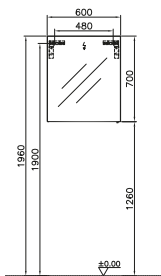

PRODUCT CODE:
57082 High gloss white
56981 Golden cherry

PRODUCT DESCRIPTION:
Classic mirror cabinet,
right hand hinged, 60cm

PRICE*:
£229

PRODUCT CODE:
57083 High gloss white
56744 Golden cherry

PRODUCT DESCRIPTION:
Classic mirror cabinet,
80cm

PRICE*:
£265