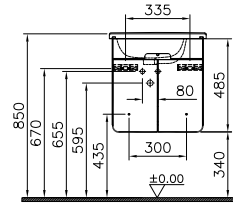

D-LIGHT / FURNITURE

PRODUCT CODE:

- 58127 Matte white
- 58128 Natural oak
- 58129 Matte white / purple
- 58130 Matte white / mink

PRODUCT DESCRIPTION:

Washbasin unit, 50cm

OPENING:

Doors

PRICE*:

£471