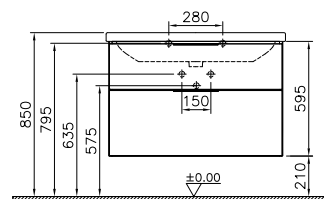

PRODUCT CODE:

60327 White
60311 Oak

PRODUCT DESCRIPTION:
Washbasin unit, 2 drawers, 90cm

OPENING:
Drawers

PRICE*:
£695

OPTION:
60331 LED lighting** £113