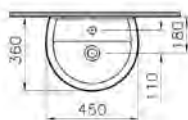

LAYTON / BATHROOM SUITES

PRODUCT CODE:
5270L003-0999 1TH
5270L003-1093 2TH

PRODUCT DESCRIPTION:
Cloakroom basin, 45cm

PRICE*:
£62

COMPATIBLE WITH:
5280 Half pedestal, small £49
6936 Pedestal £53