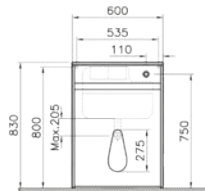

PRODUCT CODE:
52982 High gloss white
52983 Oak

PRODUCT DESCRIPTION:
Floor-standing back-to-wall unit,
60cm including concealed cistern
(excluding WC pan)

PRICE*:
£316