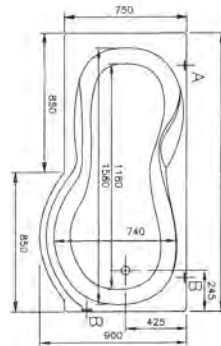

DELPHI / BATHS

PRODUCT CODE:
50430001000 RH

PRODUCT DESCRIPTION:
Shower bath, 170x75x90cm

PRICE*:
£392

COMPATIBLE WITH:
59990043000 Leg set £73
51860001000 Dedicated front panel, 170cm £143
51640001000 Dedicated end panel, 75cm £104
DESC150 Shower screen with towel rail £382