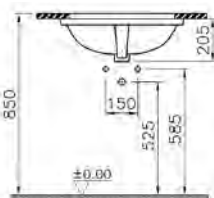

PRODUCT CODE:
6069B003-0012

PRODUCT DESCRIPTION:
Under-counter basin, oval, 52cm

PRICE*:
£122