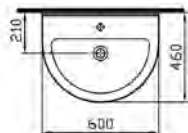

PRICE\*:  
£121

COMPATIBLE WITH:  
5316 Half pedestal, large £53  
6936 Pedestal £53

PRODUCT CODE:  
5303L003-0999 1TH

PRODUCT DESCRIPTION:  
Round washbasin, 65cm

PRICE\*:  
£121

COMPATIBLE WITH:  
5316 Half pedestal, large £53  
6936 Pedestal £53