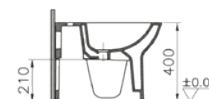

PRODUCT CODE:
5509L003-0288 1TH

PRODUCT DESCRIPTION:
Bidet

PRICE*:
£131