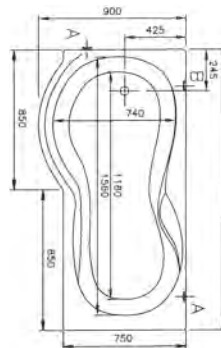

PRODUCT CODE:
50460001000 LH

PRODUCT DESCRIPTION:
Shower bath, 170x75x90cm

PRICE*:
£392

COMPATIBLE WITH:
59990043000 Leg set £73
51860001000 Dedicated front panel, 170cm £143
51640001000 Dedicated end panel, 75cm £104
DESC150 Shower screen with towel rail £382