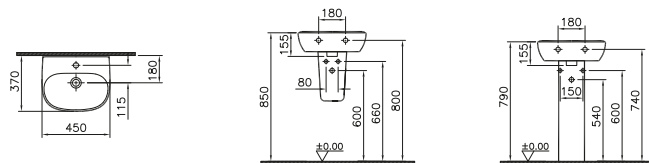

BATHROOM SUITES / ZENTRUM

PRODUCT CODE:
5631L003-0001

PRODUCT DESCRIPTION:
Washbasin, 45cm

PRICE*:
£90

COMPATIBLE WITH:
5281 Half pedestal, large £49
6408 Pedestal £45