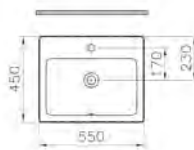

PRODUCT CODE:
5465B003-0001 1TH

PRODUCT DESCRIPTION:
Countertop basin, square, 55cm

PRICE*:
£107