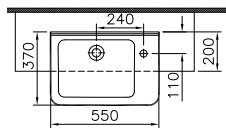

PRODUCT CODE:
5340B003-0029 RH 1TH

PRODUCT DESCRIPTION:
Square compact semi-recessed basin, 55cm

PRICE*:
£134