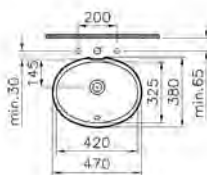

S20 / BATHROOM SUITES

PRODUCT CODE:
6039B003-0012

PRODUCT DESCRIPTION:
Under-counter basin, oval, 42cm

PRICE*:
£122