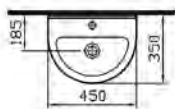

S50 / BATHROOM SUITES

TECHNICAL INFORMATION

BATHROOM SUITES / FURNITURE

PRODUCT CODE:
5300L003-0999 1TH

PRODUCT DESCRIPTION:
Round cloakroom washbasin,
45cm

PRICE*:
£96

COMPATIBLE WITH:
5315 Half pedestal, small £53
6936 Pedestal £53