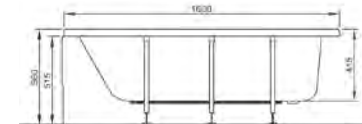

PRODUCT CODE:
52660001000

PRODUCT DESCRIPTION:
Bath, 160x75cm

PRICE*:
£368

COMPATIBLE WITH:
59990228000 Leg set £63
54900001000 Flat front panel, 160cm £145
54940001000 Flat end panel, 75cm £116