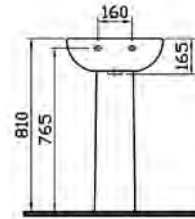

PRODUCT CODE:
4311L003-0999 1TH
4311L003-0885 2TH

PRODUCT DESCRIPTION:
Cloakroom washbasin, 45cm

PRICE*:
£57

COMPATIBLE WITH:
6408 Pedestal £45