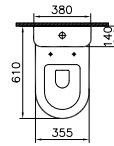

PRODUCT CODE:
5780L003-7200 WC pan
5783S003-5325 Cistern

PRODUCT DESCRIPTION:
Close-coupled WC pan (fully back-to-wall)
Close-coupled cistern including fittings

PRICE*:
WC pan £194
Cistern £121

COMPATIBLE WITH:
94-003-001 Toilet seat £63
94-003-009 Toilet seat, soft closing £108