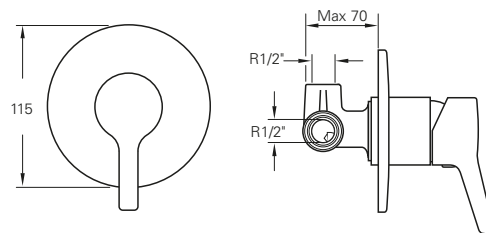

PRODUCT CODE:
A40465

PRODUCT DESCRIPTION:
Built-in shower mixer
(not including handshower)

REC. MINIMUM PRESSURE:
1.0

PRICE*:
£164