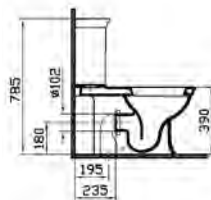

SERENADA / BATHROOM SUITES

TECHNICAL INFORMATION

PRODUCT CODE:
4160B003-7200 WC pan
4161B003-5340 Cistern

PRODUCT DESCRIPTION:
Close-coupled WC pan (open back)
Close-coupled cistern including fittings

PRICE*:
WC pan £174
Cistern £133

COMPATIBLE WITH:
95-003-021 Toilet seat £84
95-003-029 Toilet seat, soft closing £144