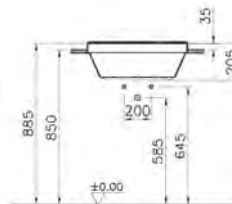

PRODUCT CODE:
5598B003-0001 1TH

PRODUCT DESCRIPTION:
Square semi-recessed basin, 55cm

PRICE*:
£134