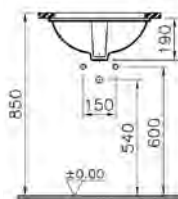

S20 / BATHROOM SUITES

PRODUCT CODE:
6039B003-0012

PRODUCT DESCRIPTION:
Under-counter basin, oval, 42cm

PRICE*:
£122