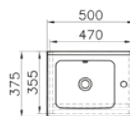

PRODUCT CODE:
53035 High gloss white
53037 Oak

PRODUCT DESCRIPTION:
Compact washbasin unit, 50cm
(including 5346 basin)

OPENING:
Door

PRICE*:
£316