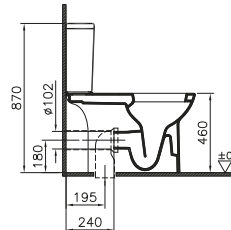

COMPATIBLE WITH:
77-003-001 Toilet seat £56
77-003-009 Toilet seat, soft closing £100