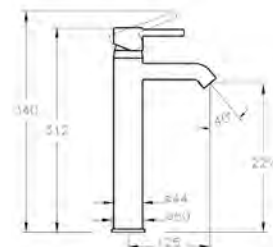

PRODUCT CODE:
A41990

PRODUCT DESCRIPTION:
Tall basin mixer

REC. MINIMUM PRESSURE:
0.4

PRICE*:
£134