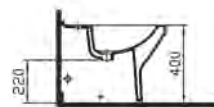

S50 / BATHROOM SUITES / FURNITURE

BATHROOM SUITES / FURNITURE TECHNICAL INFORMATION

PRODUCT CODE:
5325L003-0288

PRODUCT DESCRIPTION:
Bidet

PRICE*:
£194