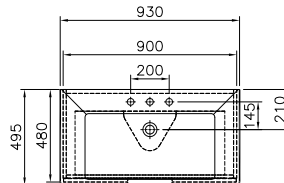

PRODUCT CODE:
60308 White
60309 Oak

PRODUCT DESCRIPTION:
Washbasin unit with leg,
3 drawers, 90cm

OPENING:
Drawers

PRICE*:
£795

OPTION:
60331 LED lighting** £113