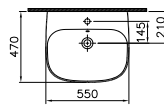

ZENTRUM / BATHROOM SUITES

PRODUCT CODE:
5632L003-0001

PRODUCT DESCRIPTION:
Washbasin, 55cm

PRICE*:
£100

COMPATIBLE WITH:
5281 Half pedestal, large £49
6408 Pedestal £45