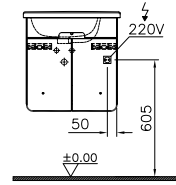

D-LIGHT / FURNITURE

PRODUCT CODE:

- 58127 Matte white
- 58128 Natural oak
- 58129 Matte white / purple
- 58130 Matte white / mink

PRODUCT DESCRIPTION:

Washbasin unit, 50cm

OPENING:

Doors

PRICE*:

£471