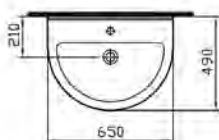

PRICE\*:  
£121

COMPATIBLE WITH:  
5316 Half pedestal, large £53  
6936 Pedestal £53

PRODUCT CODE:  
5303L003-0999 1TH

PRODUCT DESCRIPTION:  
Round washbasin, 65cm

PRICE\*:  
£121

COMPATIBLE WITH:  
5316 Half pedestal, large £53  
6936 Pedestal £53