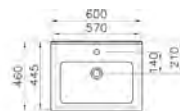

OPENING:  
Door

PRICE\*:  
£316

PRODUCT CODE:  
54734 High gloss white  
54736 Oak

PRODUCT DESCRIPTION:  
Washbasin unit, 60cm  
(including 5407 basin)

OPENING:  
Drawer

PRICE\*:  
£475

PRODUCT CODE:  
54738 High gloss white  
54740 Oak