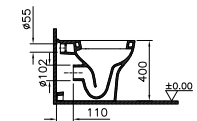

PRODUCT CODE:
5788L003-0075

PRODUCT DESCRIPTION:
Back-to-wall WC pan

PRICE*:
£174

COMPATIBLE WITH:
94-003-001 Toilet seat £63
94-003-009 Toilet seat, soft closing £108