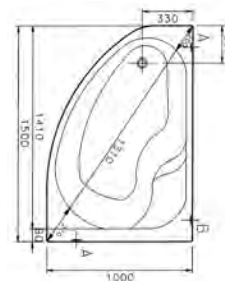

PRODUCT CODE:
50780002000 LH

PRODUCT DESCRIPTION:
Offset bath, 150x100cm

PRICE*:
£311

COMPATIBLE WITH:
59990079000 Leg set £62
52490003000 Offset bath panel,
economy, 150cm £153