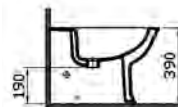

PRODUCT CODE:
4163B003-0060 1TH

PRODUCT DESCRIPTION:
Bidet

PRICE*:
£172