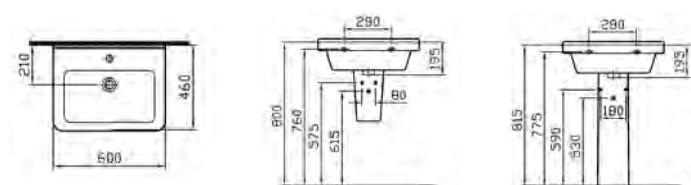

PRODUCT CODE:
5310L003-0999 1TH

PRODUCT DESCRIPTION:
Square washbasin, 60cm

PRICE*:
£121

COMPATIBLE WITH:
5316 Half pedestal, large £53
6936 Pedestal £53