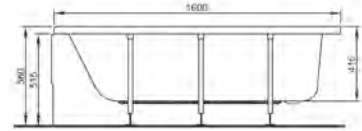

PRODUCT CODE:  
52510001000

PRODUCT DESCRIPTION:  
Bath, 150x70cm

PRICE\*:  
£306

COMPATIBLE WITH:  
59990251000 Leg set £63  
54890001000 Flat front panel, 150cm £145  
54930001000 Flat end panel, 70cm £111