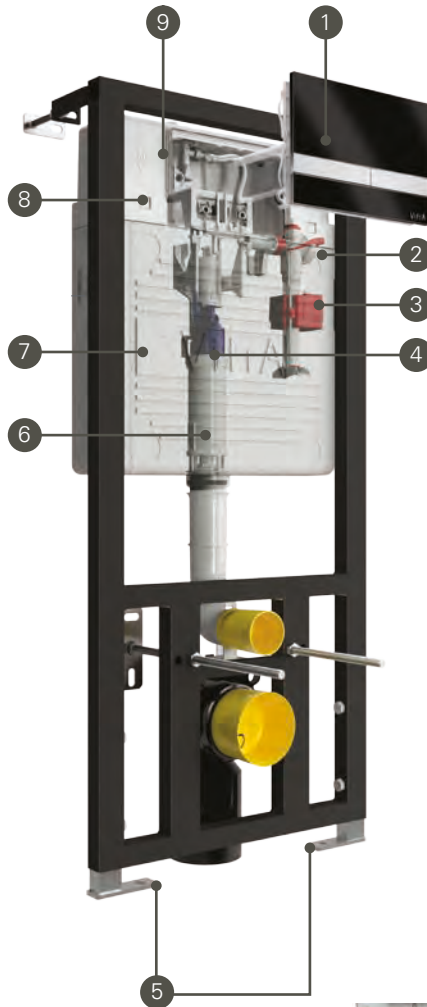

7 BODY STYROFOAM

The Styrofoam that coats the entire lower body prevents condensation in the cistern and ensures sound insulation.

3 FILLING VALVE

The filling valve is the system that fills the cistern with water. The filling valve is checked in VitrA labs for "water-tightness" via accelerated life testing 200,000 times. The filters above the filling valve eliminate the risk of clogging, ensuring durability and a long lifetime. New VitrA filling systems ensure fast and silent filling.

6 FLUSHING VALVE

The flushing valve transfers the water in the cistern to the WC pan for flushing. For correct and reliable functioning, flushing units are subjected to 200,000 water-tightness and accelerated life tests at the factory.

4 OVERFLOW PIPE

The overflow pipe in the flushing mechanism takes the safety duty in wall-hung frames. When too much water enters the cistern, the overflow pipe channels the excess water into the WC pan, preventing the risk of flooding.

5 METAL STAND

Metal stands enable easy adjustment of height from the floor and secure fixing.

Image for illustration purpose only (regular frame)