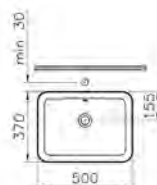

PRODUCT CODE:
5474B003-0642

PRODUCT DESCRIPTION:
Countertop basin, rectangular, 50cm

PRICE*:
£122