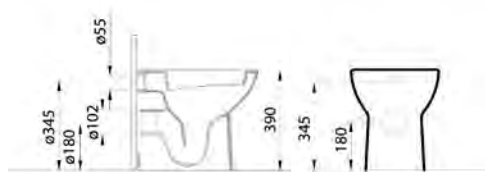

COMPATIBLE WITH:
05-003-001 Toilet seat £45
84-003-019 Toilet seat, soft closing £99

PRODUCT CODE:
6875L003-0075

PRODUCT DESCRIPTION:
Back-to-wall WC pan

PRICE*:
£137

COMPATIBLE WITH:
05-003-001 Toilet seat £45
84-003-019 Toilet seat, soft closing £99