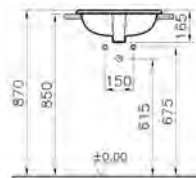

PRODUCT CODE:
5473B003-0642

PRODUCT DESCRIPTION:
Countertop basin, rectangular, 45cm

PRICE*:
£122