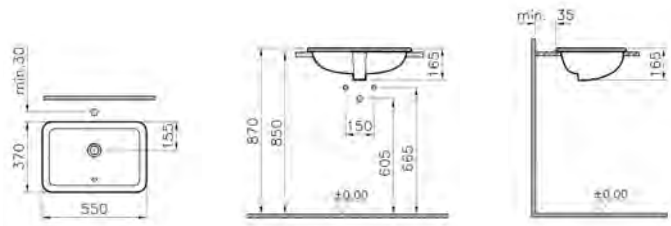

PRODUCT CODE:
5475B003-0642

PRODUCT DESCRIPTION:
Countertop basin, rectangular,
55cm

PRICE*:
£122