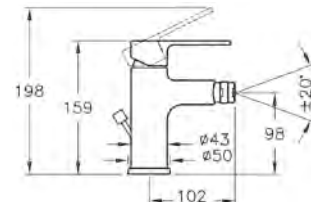

PRODUCT CODE:
A40777

PRODUCT DESCRIPTION:
Bidet mixer with pop-up waste

REC. MINIMUM PRESSURE:
0.5

PRICE*:
£207