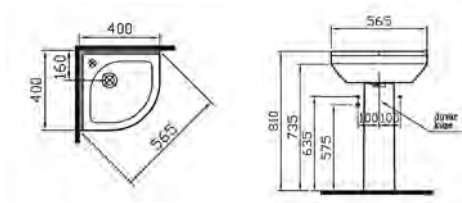

PRODUCT CODE:
5306L003-0999 1TH

PRODUCT DESCRIPTION:
Corner basin, 40cm

PRICE*:
£96

COMPATIBLE WITH:
6936 Pedestal £53