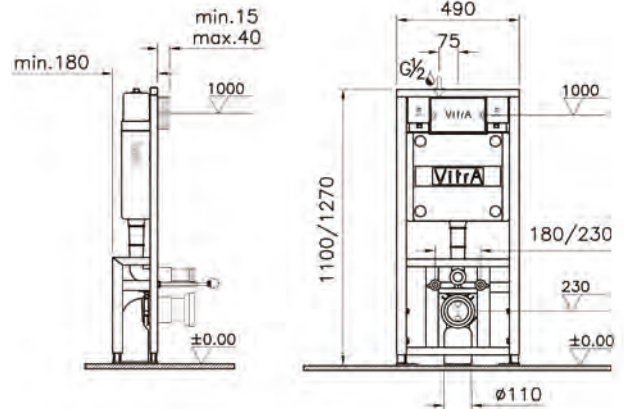

FLOOR FIXATION / REGULAR FRAME

Installation type:
Rapid, stud wall
Front wall: Lightweight construction
Back wall: Lightweight construction

Control type:
Dual flush

Volume of water:
3/6 litres (adjustable to be used at 2.5/4 litres)
2.5/4 litres (adjustable to be used at 3/6 litres)

Working pressure:
0.5-10 bar

Weight:
20kg

742-4800-01	
3/6 litres wall-hung frame	£247
742-4800-02	
2.5/4 litres wall-hung frame	£247