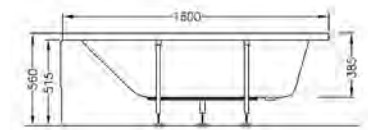

PRODUCT CODE:
55210001000

PRODUCT DESCRIPTION:
Bath, 160x70cm

PRICE*:
£251

COMPATIBLE WITH:
59990518000 Leg set £51
51490006000 Front panel, economy, 160cm £103
51630006000 End panel, economy, 70cm £75