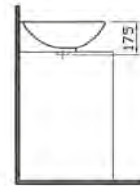

PRODUCT CODE:
6166B003-0001 1TH

PRODUCT DESCRIPTION:
Countertop vanity basin, 45cm

PRICE*:
£309