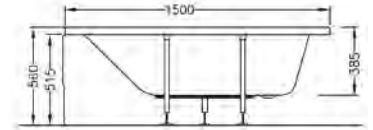

PRODUCT CODE:
55230001000

PRODUCT DESCRIPTION:
Bath, 150x70cm

PRICE*:
£251

COMPATIBLE WITH:
59990518000 Leg set £51
51500006000 Front panel, economy, 150cm £103
51630006000 End panel, economy, 70cm £75