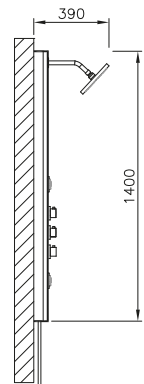

SHOWER SYSTEMS / MOVE

PRODUCT CODE:
57250016000 White
57250018000 Silver
57250013000 Anthracite
57250014000 Gold oak

PRODUCT DESCRIPTION:
Move shower column
with thermostatic mixer

REC. MINIMUM PRESSURE:
2.0

PRICE*:
£475