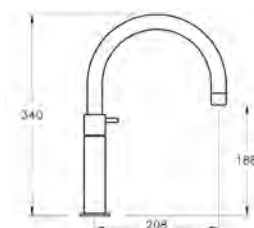

PRODUCT CODE:
A42113

PRODUCT DESCRIPTION:
H-type bath filler

REC. MINIMUM PRESSURE:
0.4

PRICE*:
£309