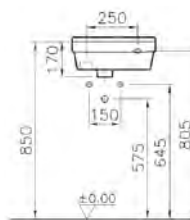

PRODUCT CODE:
5343L003-0029 RH 1TH

PRODUCT DESCRIPTION:
Compact basin, 40cm

PRICE*:
£96