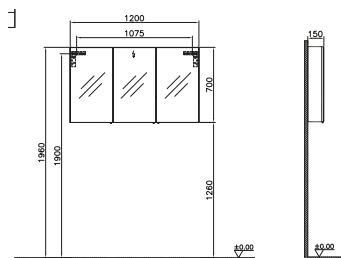

PRODUCT CODE:

57085 High gloss white
58284 Oak

PRODUCT DESCRIPTION:
Classic mirror cabinet, 120cm

PRICE*:
£383