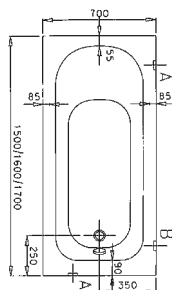

PRODUCT CODE:
50800001000

PRODUCT DESCRIPTION:
Standard bath, 150x70cm

PRICE*:
£207

COMPATIBLE WITH:
59990038000 Leg set £46
51500006000 Front panel, economy, 150cm £103
51630006000 End panel, economy, 70cm £75