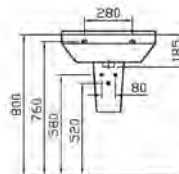

PRODUCT CODE:
5301L003-0999 1TH

PRODUCT DESCRIPTION:
Round washbasin, 55cm

PRICE*:
£121

COMPATIBLE WITH:
5316 Half pedestal, large £53
6936 Pedestal £53