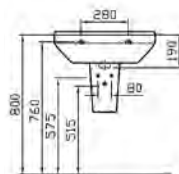

PRICE\*:  
£121

COMPATIBLE WITH:  
5316 Half pedestal, large £53  
6936 Pedestal £53

PRODUCT CODE:  
5303L003-0999 1TH

PRODUCT DESCRIPTION:  
Round washbasin, 65cm

PRICE\*:  
£121

COMPATIBLE WITH:  
5316 Half pedestal, large £53  
6936 Pedestal £53