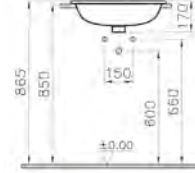

S20 / BATHROOM SUITES

PRODUCT CODE:
5464B003-0001 1TH

PRODUCT DESCRIPTION:
Countertop basin, square, 50cm

PRICE*:
£107