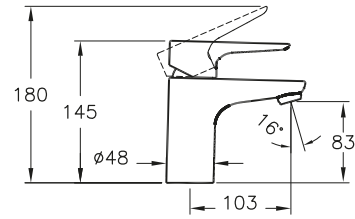

X-LINE / BRASSWARE

TECHNICAL INFORMATION

BRASSWARE

PRODUCT CODE:
A42386

PRODUCT DESCRIPTION:
Short basin mixer

REC. MINIMUM PRESSURE:
0.4

PRICE*:
£111