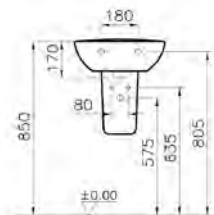

LAYTON / BATHROOM SUITES

PRODUCT CODE:
5270L003-0999 1TH
5270L003-1093 2TH

PRODUCT DESCRIPTION:
Cloakroom basin, 45cm

PRICE*:
£62

COMPATIBLE WITH:
5280 Half pedestal, small £49
6936 Pedestal £53