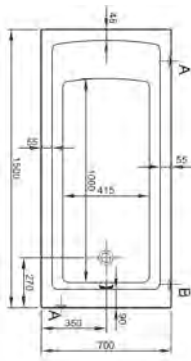

PRODUCT CODE:  
52510001000

PRODUCT DESCRIPTION:  
Bath, 150x70cm

PRICE\*:  
£306

COMPATIBLE WITH:  
59990251000 Leg set £63  
54890001000 Flat front panel, 150cm £145  
54930001000 Flat end panel, 70cm £111