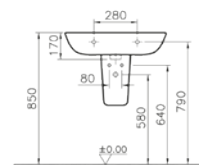

PRICE\*:  
£76

COMPATIBLE WITH:  
5281 Half pedestal, large £49  
5529 Pedestal £49

PRODUCT CODE:  
5504L003-0999 1TH  
5504L003-0022 2TH

PRODUCT DESCRIPTION:  
Washbasin, 65cm

PRICE\*:  
£82

COMPATIBLE WITH:  
5281 Half pedestal, large £49  
5529 Pedestal £49