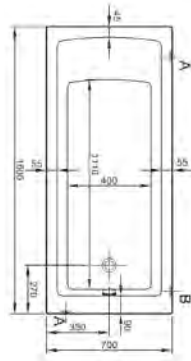

PRODUCT CODE:  
52510001000

PRODUCT DESCRIPTION:  
Bath, 150x70cm

PRICE\*:  
£306

COMPATIBLE WITH:  
59990251000 Leg set £63  
54890001000 Flat front panel, 150cm £145  
54930001000 Flat end panel, 70cm £111