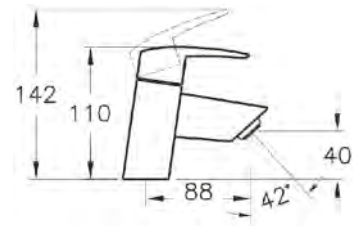

PRODUCT CODE:
A40970

PRODUCT DESCRIPTION:
Deck-mounted bath filler

REC. MINIMUM PRESSURE:
1.0

PRICE*:
£284