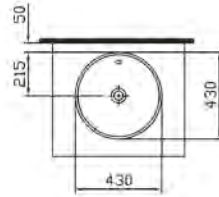

COUNTERTOP BASINS / BATHROOM SUITES

PRODUCT CODE:
4324B003-0012

PRODUCT DESCRIPTION:
Countertop vanity basin, 43cm

PRICE*:
£284