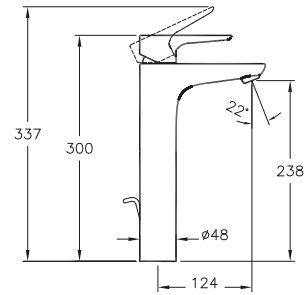

PRICE\*:  
£165

PRODUCT CODE:  
A42326

PRODUCT DESCRIPTION:  
Tall basin mixer with pop-up waste

REC. MINIMUM PRESSURE:  
0.4

PRICE\*:  
£191

PRODUCT CODE:  
A42323

PRODUCT DESCRIPTION:  
Bidet mixer with pop-up waste