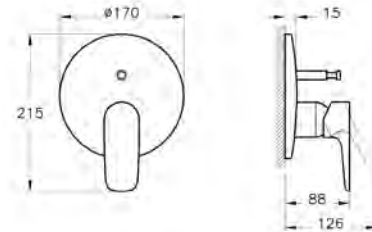

X-LINE / BRASSWARE

TECHNICAL INFORMATION

BRASSWARE

PRODUCT CODE:
A42251

PRODUCT DESCRIPTION:
Built-in bath / shower mixer (must
be used in conjunction with A41949)

REC. MINIMUM PRESSURE:
1.0

PRICE*:
£83