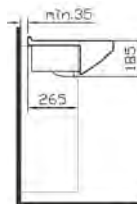

PRODUCT CODE:
5307B003-0001 1TH

PRODUCT DESCRIPTION:
Round semi-recessed basin, 55cm

PRICE*:
£134