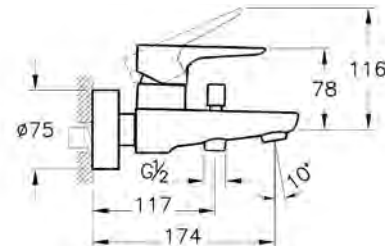

PRODUCT CODE:
A42324

PRODUCT DESCRIPTION:
Bath / shower mixer

REC. MINIMUM PRESSURE:
1.0

PRICE*:
£186