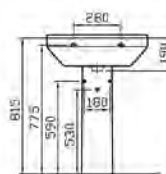

PRICE\*:  
£121

COMPATIBLE WITH:  
5316 Half pedestal, large £53  
6936 Pedestal £53

PRODUCT CODE:  
5303L003-0999 1TH

PRODUCT DESCRIPTION:  
Round washbasin, 65cm

PRICE\*:  
£121

COMPATIBLE WITH:  
5316 Half pedestal, large £53  
6936 Pedestal £53