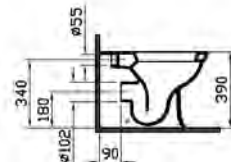

PRODUCT CODE:
4164B003-0075

PRODUCT DESCRIPTION:
Back-to-wall WC pan

PRICE*:
£164

COMPATIBLE WITH:
95-003-021 Toilet seat £84
95-003-029 Toilet seat, soft closing £144