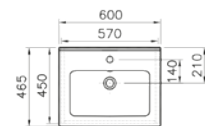

OPENING:  
Door

PRICE\*:  
£316

PRODUCT CODE:  
52980 High gloss white  
52981 Oak

PRODUCT DESCRIPTION:  
Floor-standing washbasin unit, 60cm  
(including 5407 basin)

OPENING:  
Doors

PRICE\*:  
£475