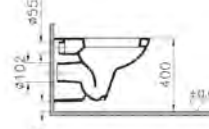

COMPATIBLE WITH:  
77-003-001 Toilet seat £56  
77-003-009 Toilet seat, soft closing £100

PRODUCT CODE:  
5507L003-0101

PRODUCT DESCRIPTION:  
Wall-hung WC pan, 52cm

PRICE\*:  
£139

COMPATIBLE WITH:  
77-003-001 Toilet seat £56  
77-003-009 Toilet seat, soft closing £100