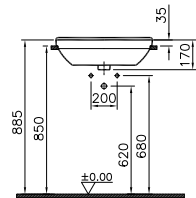

PRODUCT CODE:
5597B003-0028 LH 1TH
5597B003-0029 RH 1TH

PRODUCT DESCRIPTION:
Round compact semi-recessed basin, 55cm

PRICE*:
£134