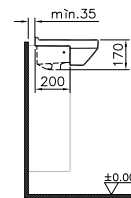

PRODUCT CODE:
5597B003-0028 LH 1TH
5597B003-0029 RH 1TH

PRODUCT DESCRIPTION:
Round compact semi-recessed basin, 55cm

PRICE*:
£134