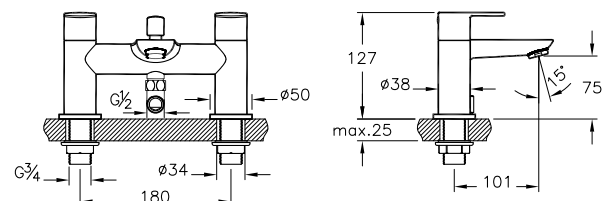

REC. MINIMUM PRESSURE:  
0.3

PRICE\*:  
£311

PRODUCT CODE:  
A42414

PRODUCT DESCRIPTION:  
2 tap hole bath shower mixer

REC. MINIMUM PRESSURE:  
0.3

PRICE\*:  
£357