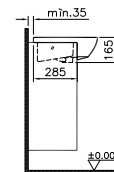

PRODUCT CODE:
5635B003-0001

PRODUCT DESCRIPTION:
Semi-recessed washbasin, 50cm

PRICE*:
£126