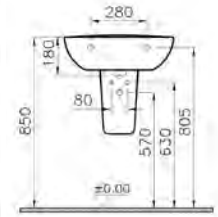

PRODUCT CODE:  
5272L003-0999 1TH  
5272L003-1093 2TH

PRODUCT DESCRIPTION:  
Washbasin, 55cm

PRICE\*:  
£62

COMPATIBLE WITH:  
5281 Half pedestal, large £49  
6936 Pedestal £53

PRODUCT CODE:  
5273L003-0999 1TH  
5273L003-1093 2TH