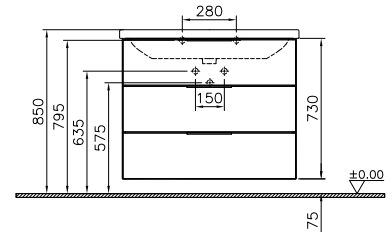

PRODUCT CODE:
60308 White
60309 Oak

PRODUCT DESCRIPTION:
Washbasin unit with leg,
3 drawers, 90cm

OPENING:
Drawers

PRICE*:
£795

OPTION:
60331 LED lighting** £113

PRODUCT CODE:
58955 Right hand hinged, white
60042 Right hand hinged, oak

PRODUCT DESCRIPTION:
Mid unit

OPENING:
Door

PRICE*:
£425

PRODUCT CODE:
58951 Right hand hinged, white
60040 Right hand hinged, oak

PRODUCT DESCRIPTION:
Tall unit

OPENING:
Door

PRICE*:
£496