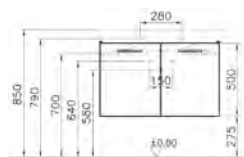

PRODUCT CODE:
54784 High gloss white
54785 Golden cherry

PRODUCT DESCRIPTION:
Washbasin unit, 85cm
(including 5523 basin)

OPENING:
Doors

PRICE*:
£422