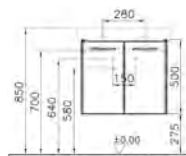

S20 / BATHROOM SUITES AND FURNITURE

TECHNICAL INFORMATION

PRODUCT CODE:
54782 High gloss white
54783 Golden cherry

PRODUCT DESCRIPTION:
Washbasin unit, 65cm
(including 5522 basin)

OPENING:
Doors

PRICE*:
£316