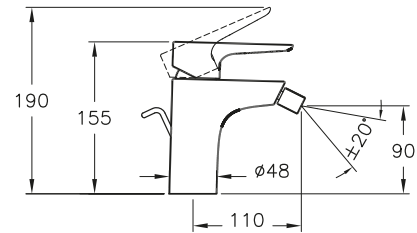

PRODUCT CODE:
A42323

PRODUCT DESCRIPTION:
Bidet mixer with pop-up waste

REC. MINIMUM PRESSURE:
0.4

PRICE*:
£165