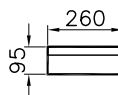

58166 White

PRODUCT DESCRIPTION:

Towel Holder

PRICE\*:

£83