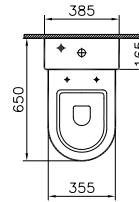

COMPATIBLE WITH:

72-003-301 Toilet seat £63
72-003-309 Toilet seat, soft closing £108