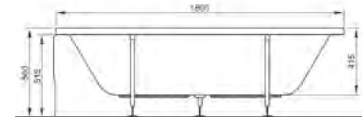

PRODUCT CODE:
52540001000

PRODUCT DESCRIPTION:
Double-ended bath, 180x80cm

PRICE*:
£583

COMPATIBLE WITH:
59990254000 Leg set £63
54920001000 Flat front panel, 180cm £182
54950001000 Flat end panel, 80cm £132