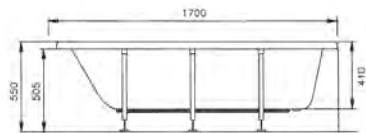

DELPHI / BATHS

PRODUCT CODE:
50430001000 RH

PRODUCT DESCRIPTION:
Shower bath, 170x75x90cm

PRICE*:
£392

COMPATIBLE WITH:
59990043000 Leg set £73
51860001000 Dedicated front panel, 170cm £143
51640001000 Dedicated end panel, 75cm £104
DESC150 Shower screen with towel rail £382