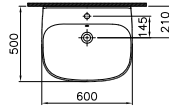

PRODUCT CODE:
5633L003-0001

PRODUCT DESCRIPTION:
Washbasin, 60cm

PRICE*:
£100

COMPATIBLE WITH:
5281 Half pedestal, large £49
6408 Pedestal £45