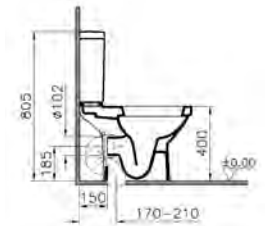

COMPATIBLE WITH:

72-003-301 Toilet seat £63
72-003-309 Toilet seat, soft closing £108