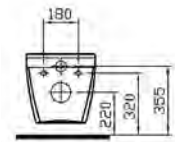

PRODUCT CODE:
5318L003-0075

PRODUCT DESCRIPTION:
Wall-hung WC pan

PRICE*:
£194

COMPATIBLE WITH:
72-003-301 Toilet seat £63
72-003-309 Toilet seat, soft closing £108