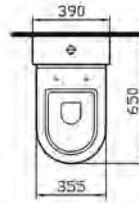

S50 / BATHROOM SUITES

TECHNICAL INFORMATION

BATHROOM SUITES / FURNITURE

PRODUCT CODE:

5745B003-7200 WC pan, Rim-Ex
5321L003-7200 WC pan
5422S003-5325 Cistern