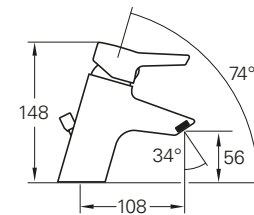

PRODUCT CODE:
A40460

PRODUCT DESCRIPTION:
Basin mixer with pop-up waste

REC. MINIMUM PRESSURE:
0.4

PRICE*:
£159