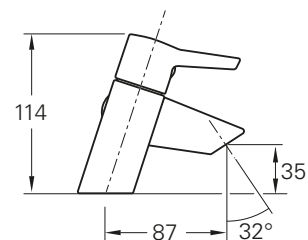

PRODUCT CODE:
A40473

PRODUCT DESCRIPTION:
Deck-mounted bath filler

REC. MINIMUM PRESSURE:
1.0

PRICE*:
£272