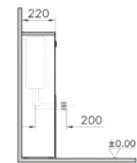

PRODUCT CODE:
52982 High gloss white
52983 Oak

PRODUCT DESCRIPTION:
Floor-standing back-to-wall unit,
60cm including concealed cistern
(excluding WC pan)

PRICE*:
£316