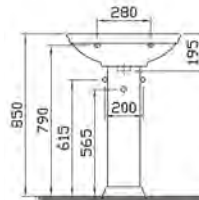

PRODUCT CODE:
56885 High gloss white
56869 Golden cherry

PRODUCT DESCRIPTION:
Shelf, 45cm

PRICE*:
£31

PRODUCT CODE:
56906 High gloss white
56892 Golden cherry

PRODUCT DESCRIPTION:
Shelf, 60cm

PRICE*:
£40

PRODUCT CODE:
56927 High gloss white
56913 Golden cherry

PRODUCT DESCRIPTION:
Shelf, 80cm

PRICE*:
£45

BATHROOM SUITES / SERENADA

PRODUCT CODE:
4167B003-0999 1TH
4167B003-0022 2TH

PRODUCT DESCRIPTION:
Washbasin, 60cm

PRICE*:
£109

COMPATIBLE WITH:
4168 Pedestal £68