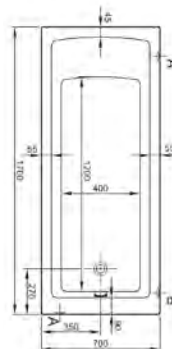

PRODUCT CODE:
52530001000

PRODUCT DESCRIPTION:
Bath, 170x70cm

PRICE*:
£306

COMPATIBLE WITH:
59990251000 Leg set £63
54910001000 Flat front panel, 170cm £145
54930001000 Flat end panel, 70cm £111