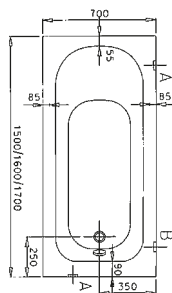

OPTIMA / BATHS

TECHNICAL INFORMATION

BATHS

PRODUCT CODE:
50820001000

PRODUCT DESCRIPTION:
Standard bath, 170x70cm

PRICE*:
£207

COMPATIBLE WITH:
59990038000 Leg set £46
51480006000 Front panel, economy, 170cm £103
51630006000 End panel, economy, 70cm £75