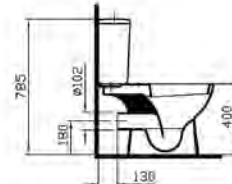

PRODUCT CODE:
5111L003-0075 WC pan
6656S003-5336 Cistern

PRODUCT DESCRIPTION:
Close-coupled WC pan
Close-coupled cistern including fittings

PRICE*:
WC pan £80
Cistern £76

COMPATIBLE WITH:
05-003-001 Toilet seat £45
23-003-001 Toilet seat, economy £26