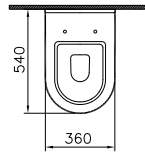

PRODUCT CODE:
5369L003-0075

PRODUCT DESCRIPTION:
Comfort height back-to-wall WC pan

PRICE*:
£231

COMPATIBLE WITH:
72-003-301 Toilet seat £63
72-003-309 Toilet seat, soft closing £108