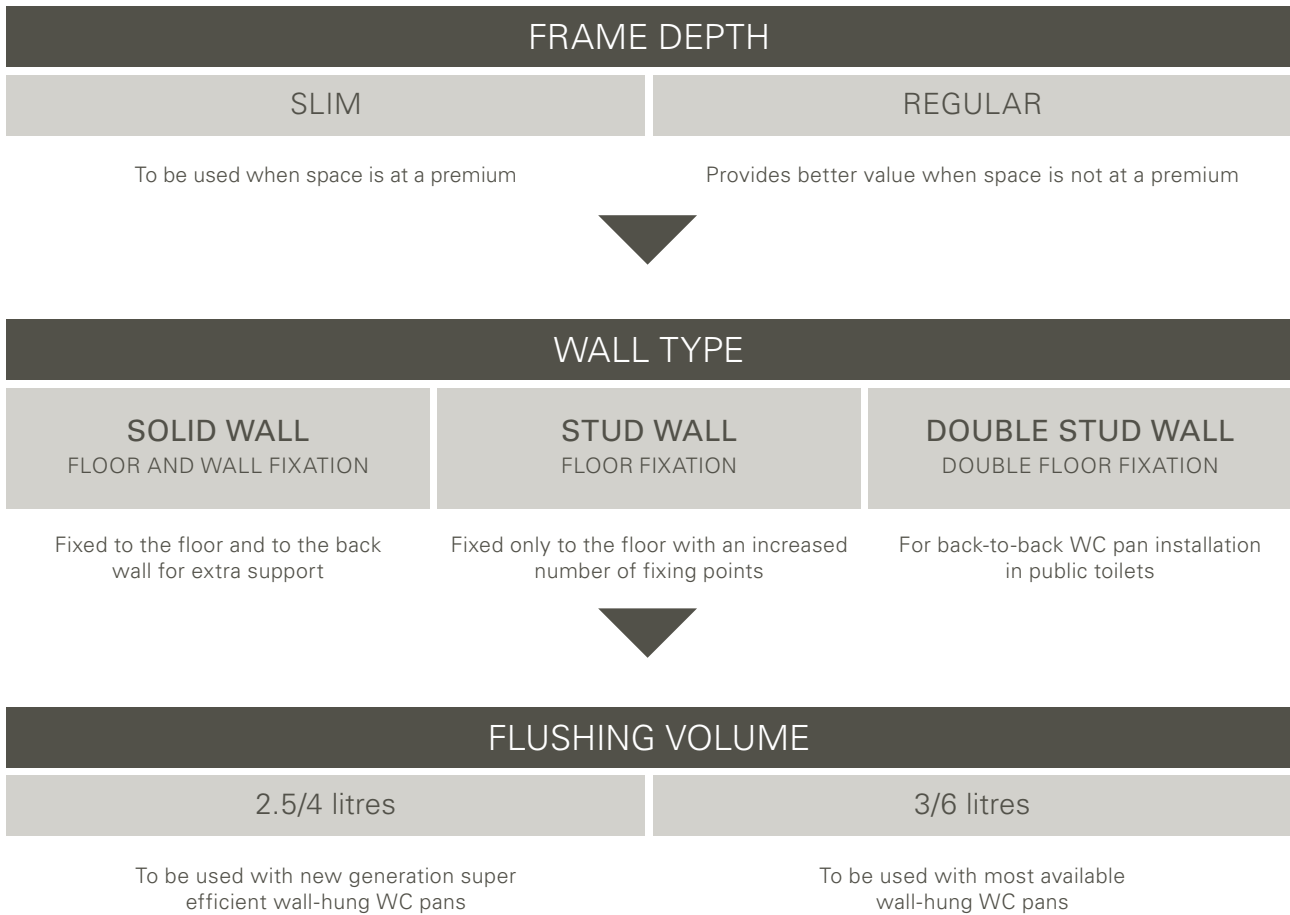

740-0880 / 742-0880  
Chrome plated £264

300-1021  
Electronic mechanism  
installation set\* £64

740-0885 / 742-0885  
Matt chrome plated £294

\* Required for all infrared flush plates.  
Install during wall application.

# FRAMES

Whatever your project needs, the range of VitrA wall-hung frames offers you complete flexibility.

Both slim and regular frames can be used in solid wall, stud wall and double stud wall scenarios, and are all available with a choice of flushing volume. The slim frame is perfect when space is at a premium.