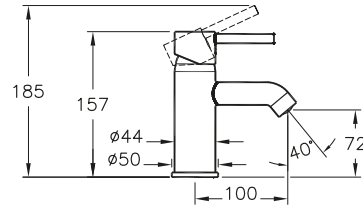

MINIMAX S / BRASSWARE

TECHNICAL INFORMATION
BRASSWARE

PRODUCT CODE:
A42361

PRODUCT DESCRIPTION:
Short basin mixer

REC. MINIMUM PRESSURE:
0.4

PRICE*:
£96