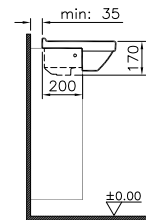

PRODUCT CODE:
5340B003-0029 RH 1TH

PRODUCT DESCRIPTION:
Square compact semi-recessed basin, 55cm

PRICE*:
£134