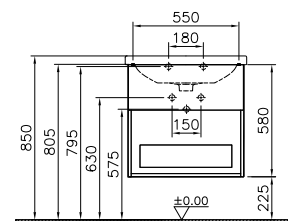

PRODUCT CODE:

60326 White
60310 Oak

PRODUCT DESCRIPTION:
Washbasin unit, 2 drawers, 60cm

OPENING:
Drawers

PRICE*:
£595

OPTION:
60330 LED lighting** £103