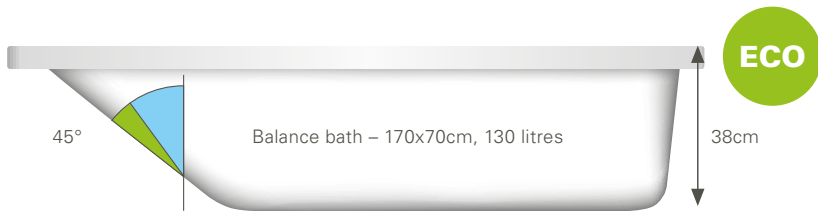

5523 Bath, 150x70cm	£251
5521 Bath, 160x70cm	£251
5518 Bath, 170x70cm	£251
5148 Economy front panel, 170cm	£103
5149 Economy front panel, 160cm	£103
5150 Economy front panel, 150cm	£103
5163 Economy end panel, 70cm	£73
59990518000 Leg set	£51