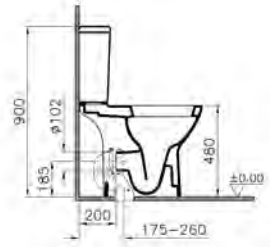

COMPATIBLE WITH:

72-003-301 Toilet seat £63
72-003-309 Toilet seat, soft closing £108