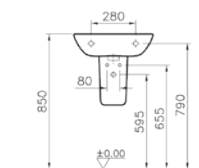

PRODUCT CODE:
5501L003-0999 1TH
5501L003-0022 2TH

PRODUCT DESCRIPTION:
Cloakroom washbasin, 50cm

PRICE*:
£67

COMPATIBLE WITH:
5281 Half pedestal, large £49
5529 Pedestal £49