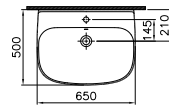

PRODUCT CODE:
5634L003-0001

PRODUCT DESCRIPTION:
Washbasin, 65cm

PRICE*:
£106

COMPATIBLE WITH:
5281 Half pedestal, large £49
6408 Pedestal £45