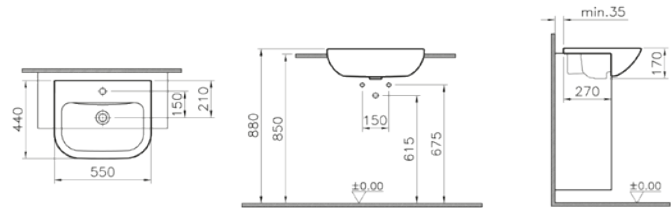

PRODUCT CODE:
5524B003-0001 1TH
5524B003-0022 2TH

PRODUCT DESCRIPTION:
Semi-recessed basin, 55cm

PRICE*:
£117