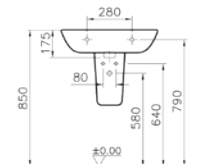

PRODUCT CODE:
5503L003-0999 1TH
5503L003-0022 2TH

PRODUCT DESCRIPTION:
Washbasin, 60cm

PRICE*:
£76

COMPATIBLE WITH:
5281 Half pedestal, large £49
5529 Pedestal £49