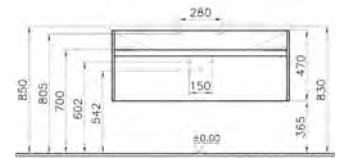

OPENING:  
Drawer

PRICE\*:  
£633

PRODUCT CODE:  
54746 High gloss white  
54748 Oak

PRODUCT DESCRIPTION:  
Washbasin unit, 120cm  
(including 5480 basin)

OPENING:  
Drawer

PRICE\*:  
£686

PRODUCT CODE:  
52982 High gloss white  
52983 Oak