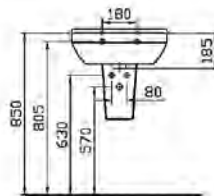

PRODUCT CODE:
5313L003-0999 1TH

PRODUCT DESCRIPTION:
Round cloakroom washbasin,
50cm

PRICE*:
£104

COMPATIBLE WITH:
5315 Half pedestal, small £53
6936 Pedestal £53