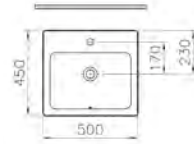

S20 / BATHROOM SUITES

PRODUCT CODE:
5464B003-0001 1TH

PRODUCT DESCRIPTION:
Countertop basin, square, 50cm

PRICE*:
£107