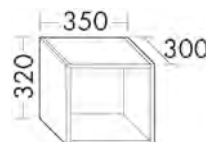

PRODUCT DESCRIPTION:  
Tall unit

OPENING:  
Door

PRICE\*:  
£496

PRODUCT CODE:  
58983 White

PRODUCT DESCRIPTION:  
Small box

PRICE\*:  
£271