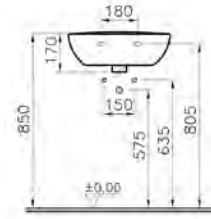

PRODUCT CODE:
5271L003-0999 1TH
5271L003-1093 2TH

PRODUCT DESCRIPTION:
Cloakroom basin, 50cm

PRICE*:
£62

COMPATIBLE WITH:
5280 Half pedestal, small £49
6936 Pedestal £53