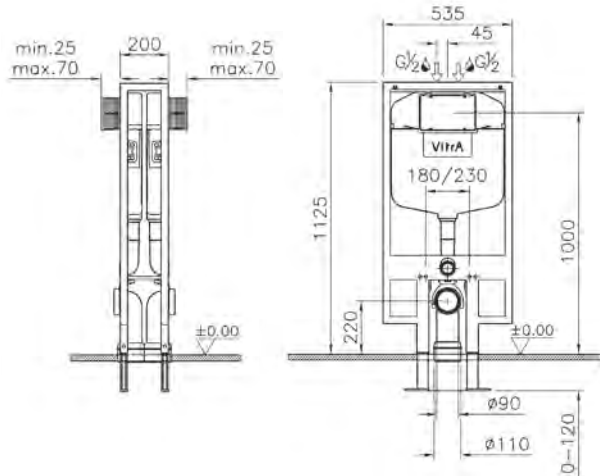

FRAMES

WALL-HUNG FRAMES

FRAMES

DOUBLE FLOOR FIXATION / SLIM FRAME

Installation type:
Rapid, Back to back
Front wall: Lightweight construction

Control type:
Dual flush

Volume of water:
3/6 litres (adjustable to be used at 2.5/4 litres)
2.5/4 litres (adjustable to be used at 3/6 litres)

Working pressure:
0.5-10 bar

Weight:
30kg

740-5850-01	
3/6 litres wall-hung frame	£447
740-5850-02	
2.5/4 litres wall-hung frame	£447

FLOOR AND WALL FIXATION / REGULAR FRAME

Installation type:
Rapid, solid wall
Front wall: Lightweight construction
Back wall: Brick construction

Control type:
Dual flush

Volume of water:
3/6 litres (adjustable to be used at 2.5/4 litres)
2.5/4 litres (adjustable to be used at 3/6 litres)

Working pressure:
0.5-10 bar

Weight:
16kg

742-5805-01	
3/6 litres wall-hung frame	£216
742-5800-02	
2.5/4 litres wall-hung frame	£216

COMPATIBLE FLUSH PLATES

MECHANICAL

Sirius Loop O Loop R Loop T Select

Available in:
A range of other colour finishes

PNEUMATIC

Twin 2 Twin O

Available in:
White, matt black, chrome plated or matt chrome plated
Only compatible with 740 frames

ELECTRONIC*

Loop T

Available in:
Chrome plated or
matt chrome plated