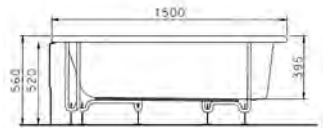

PRODUCT CODE:
50790002000 RH

PRODUCT DESCRIPTION:
Offset bath, 150x100cm

PRICE*:
£311

COMPATIBLE WITH:
59990079000 Leg set £62
52490003000 Offset bath panel,
economy, 150cm £153