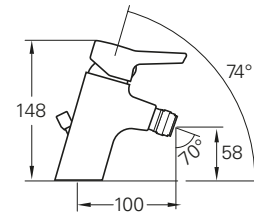

PRODUCT CODE:
A40462

PRODUCT DESCRIPTION:
Bidet mixer with pop-up waste

REC. MINIMUM PRESSURE:
0.4

PRICE*:
£208