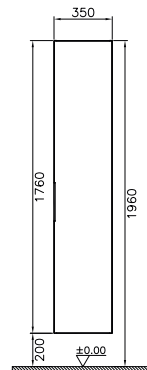

PRODUCT CODE:
58955 Right hand hinged, white
60042 Right hand hinged, oak

PRODUCT DESCRIPTION:
Mid unit

OPENING:
Door

PRICE*:
£425

PRODUCT CODE:
58951 Right hand hinged, white
60040 Right hand hinged, oak

PRODUCT DESCRIPTION:
Tall unit

OPENING:
Door

PRICE*:
£496