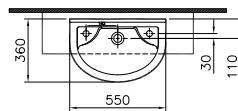

PRODUCT CODE:
5597B003-0028 LH 1TH
5597B003-0029 RH 1TH

PRODUCT DESCRIPTION:
Round compact semi-recessed basin, 55cm

PRICE*:
£134