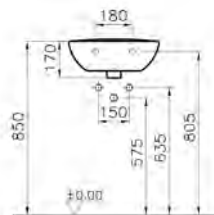

LAYTON / BATHROOM SUITES

PRODUCT CODE:
5270L003-0999 1TH
5270L003-1093 2TH

PRODUCT DESCRIPTION:
Cloakroom basin, 45cm

PRICE*:
£62

COMPATIBLE WITH:
5280 Half pedestal, small £49
6936 Pedestal £53