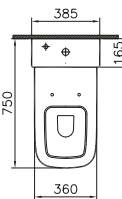

COMPATIBLE WITH:
77-003-001 Toilet seat £56
77-003-009 Toilet seat, soft closing £100